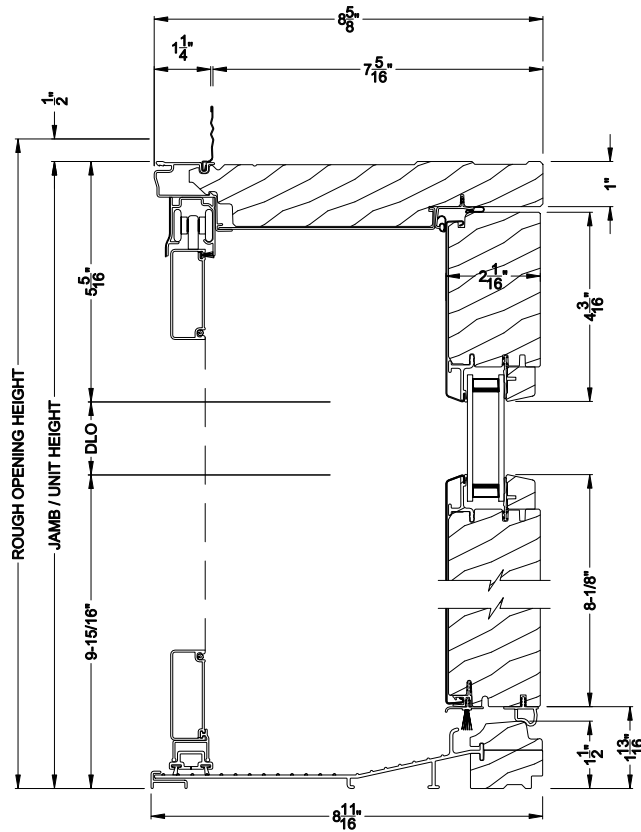

Weather Shield®

Classic Series™

Hinged Patio Doors

CROSS SECTION DETAILS

CLASSIC CENTER HINGE DOOR
Vertical Section - 7-5/16" jamb (max)

CLASSIC CENTER HINGE DOOR
Horizontal Section - 7-5/16" jamb (max)

Note: All dimensions are approximate. Weather Shield reserves the right to change specifications without notice.