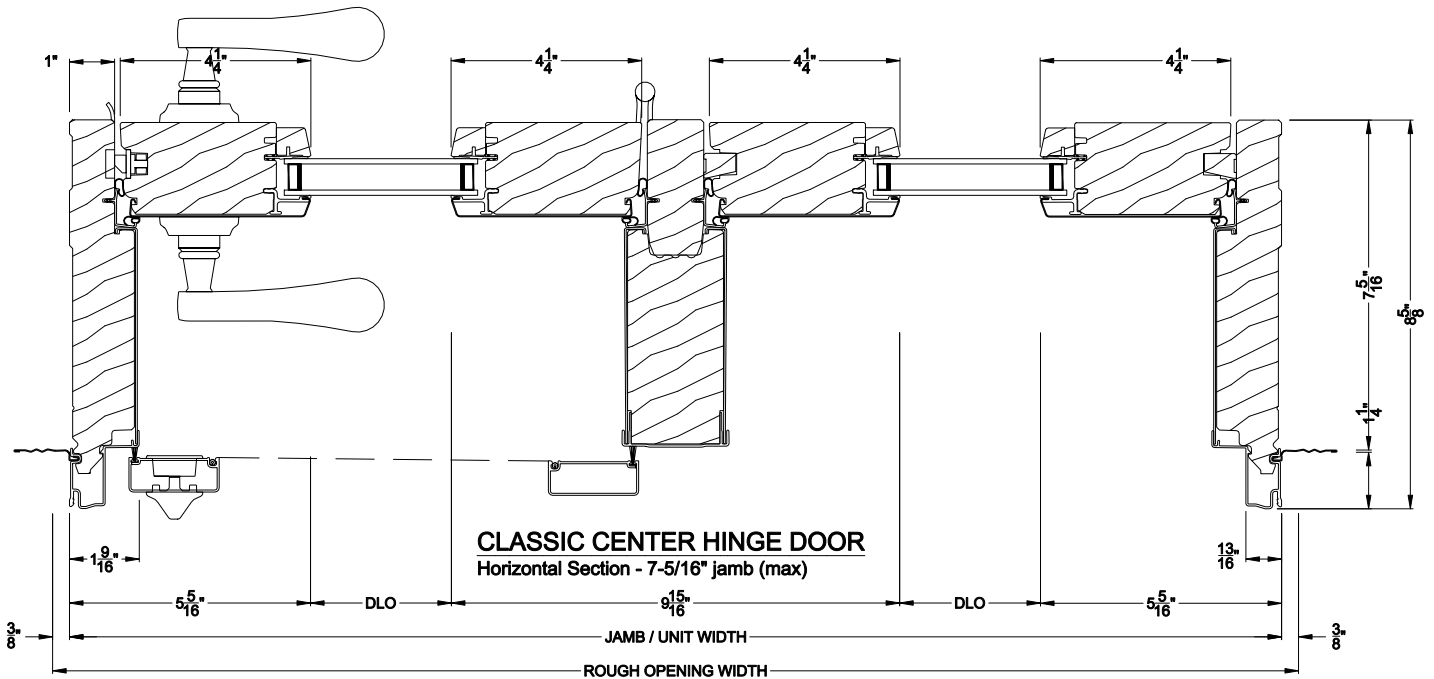

Weather Shield®

Classic Series™

Hinged Patio Doors

CROSS SECTION DETAILS

CLASSIC CENTER HINGE DOOR
Vertical Section - 7-5/16" jamb (max)

CLASSIC CENTER HINGE DOOR
Horizontal Section - 7-5/16" jamb (max)

Note: All dimensions are approximate. Weather Shield reserves the right to change specifications without notice.