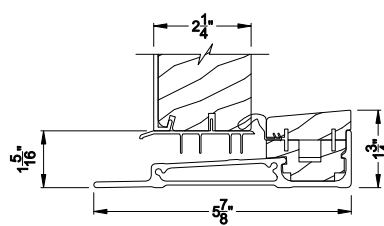

Weather Shield®

Premium Coastal™ - IG

Hinged Patio Doors

CROSS SECTION DETAILS

PREMIUM COASTAL OUTSWING DOOR (1606)
Vertical Section - Standard Sil, 2-1/4" Panel

PREMIUM COASTAL OUTSWING DOOR (1606)
Horizontal Section - Single Door, 2-1/4" Panel

Vertical Section - Bumper Sill, 2-1/4" Panel

Vertical Section - ADA Sill, 2-1/4" Panel

PREMIUM COASTAL FRENCH OUTSWING DOOR (1606)
Horizontal Section - Double Door, 2-1/4" Panel

Note: All dimensions are approximate. Weather Shield reserves the right to change specifications without notice.

Weather Shield®

Premium Coastal™ - IG

Hinged Patio Doors

CROSS SECTION DETAILS

PREMIUM COASTAL OUTSWING DOOR (1606)
Vertical Section - Standard Sil, 2-1/4" Panel - 6-9/16" jamb

PREMIUM COASTAL OUTSWING DOOR (1606)
Horizontal Section - Single Door, 2-1/4" Panel - 6-9/16" jamb

PREMIUM COASTAL OUTSWING DOOR (1606)
Vertical Section - ADA Sill, 2-1/4" Panel

PREMIUM COASTAL FRENCH OUTSWING DOOR (1606)
Horizontal Section - Double Door, 2-1/4" Panel - 6-9/16" jamb

Note: All dimensions are approximate. Weather Shield reserves the right to change specifications without notice.