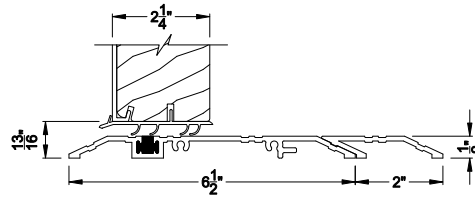

Vertical Section - Bumper Sill, 2-1/4" Panel

Vertical Section - ADA Sill, 2-1/4" Panel

PREMIUM COASTAL FRENCH OUTSWING DOOR (1606)
Horizontal Section - Double Door, 2-1/4" Panel

Note: All dimensions are approximate. Weather Shield reserves the right to change specifications without notice.

Weather Shield®

Premium Coastal™ - IG

Hinged Patio Doors

CROSS SECTION DETAILS

PREMIUM COASTAL OUTSWING DOOR (1606)
Vertical Section - Standard Sil, 2-1/4" Panel - 6-9/16" jamb

PREMIUM COASTAL OUTSWING DOOR (1606)
Horizontal Section - Single Door, 2-1/4" Panel - 6-9/16" jamb

PREMIUM COASTAL OUTSWING DOOR (1606)
Vertical Section - ADA Sill, 2-1/4" Panel

PREMIUM COASTAL FRENCH OUTSWING DOOR (1606)
Horizontal Section - Double Door, 2-1/4" Panel - 6-9/16" jamb

Note: All dimensions are approximate. Weather Shield reserves the right to change specifications without notice.