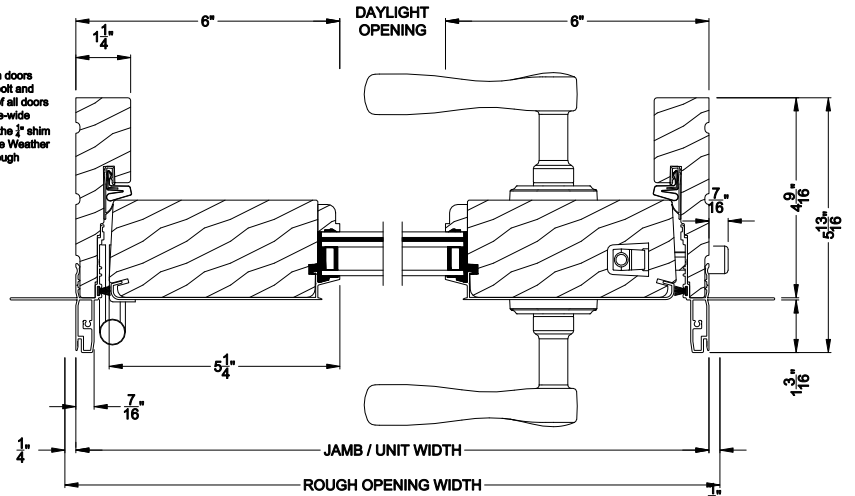

Weather Shield®

Premium Coastal™ - IG

Hinged Patio Doors

CROSS SECTION DETAILS

PREMIUM COASTAL OUTSWING DOOR (1606)
Vertical Section - Standard Sil, 2-1/4" Panel

PREMIUM COASTAL OUTSWING DOOR (1606)
Horizontal Section - Single Door, 2-1/4" Panel

Vertical Section - Bumper Sill, 2-1/4" Panel

Vertical Section - ADA Sill, 2-1/4" Panel

PREMIUM COASTAL FRENCH OUTSWING DOOR (1606)
Horizontal Section - Double Door, 2-1/4" Panel

Note: All dimensions are approximate. Weather Shield reserves the right to change specifications without notice.

Weather Shield®

Premium Coastal™ - IG

Hinged Patio Doors

CROSS SECTION DETAILS

PREMIUM COASTAL OUTSWING DOOR (1606)
Vertical Section - Standard Sil, 2-1/4" Panel - 6-9/16" jamb

PREMIUM COASTAL OUTSWING DOOR (1606)
Horizontal Section - Single Door, 2-1/4" Panel - 6-9/16" jamb

PREMIUM COASTAL OUTSWING DOOR (1606)
Vertical Section - ADA Sill, 2-1/4" Panel

PREMIUM COASTAL FRENCH OUTSWING DOOR (1606)
Horizontal Section - Double Door, 2-1/4" Panel - 6-9/16" jamb

Note: All dimensions are approximate. Weather Shield reserves the right to change specifications without notice.