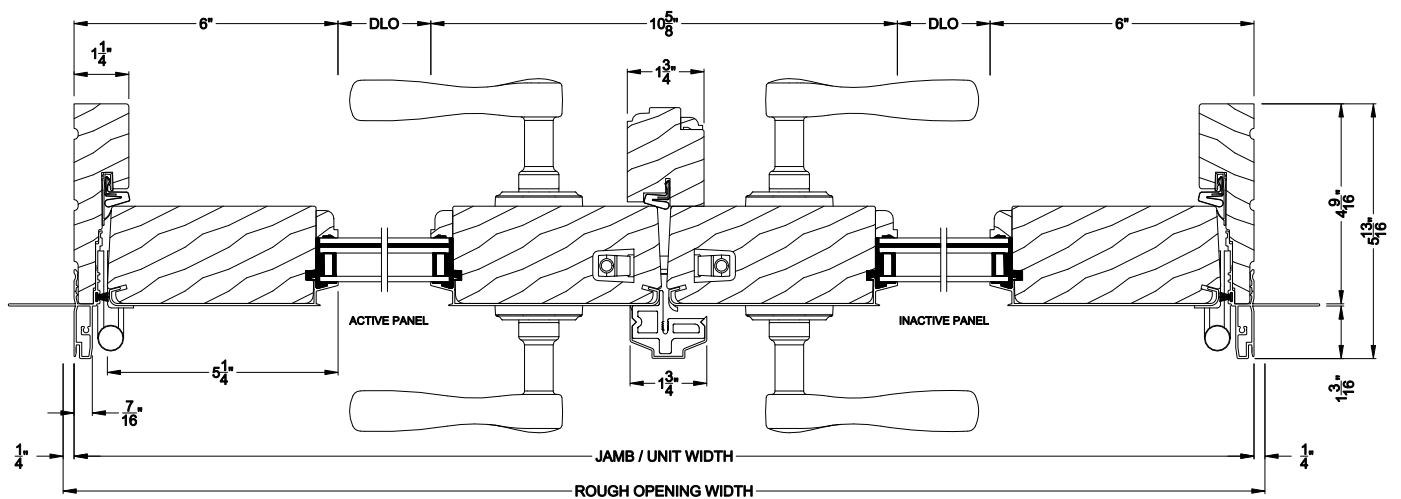

Weather Shield®

Premium Coastal™ - IG

Hinged Patio Doors

CROSS SECTION DETAILS

PREMIUM COASTAL OUTSWING DOOR (1606)
Vertical Section - Standard Sil, 2-1/4" Panel

PREMIUM COASTAL OUTSWING DOOR (1606)
Horizontal Section - Single Door, 2-1/4" Panel

Vertical Section - Bumper Sill, 2-1/4" Panel

Vertical Section - ADA Sill, 2-1/4" Panel

PREMIUM COASTAL FRENCH OUTSWING DOOR (1606)
Horizontal Section - Double Door, 2-1/4" Panel

Note: All dimensions are approximate. Weather Shield reserves the right to change specifications without notice.

Weather Shield®

Premium Coastal™ - IG

Hinged Patio Doors

CROSS SECTION DETAILS

PREMIUM COASTAL OUTSWING DOOR (1606)
Vertical Section - Standard Sil, 2-1/4" Panel - 6-9/16" jamb

PREMIUM COASTAL OUTSWING DOOR (1606)
Horizontal Section - Single Door, 2-1/4" Panel - 6-9/16" jamb

PREMIUM COASTAL OUTSWING DOOR (1606)
Vertical Section - ADA Sill, 2-1/4" Panel

PREMIUM COASTAL FRENCH OUTSWING DOOR (1606)
Horizontal Section - Double Door, 2-1/4" Panel - 6-9/16" jamb

Note: All dimensions are approximate. Weather Shield reserves the right to change specifications without notice.