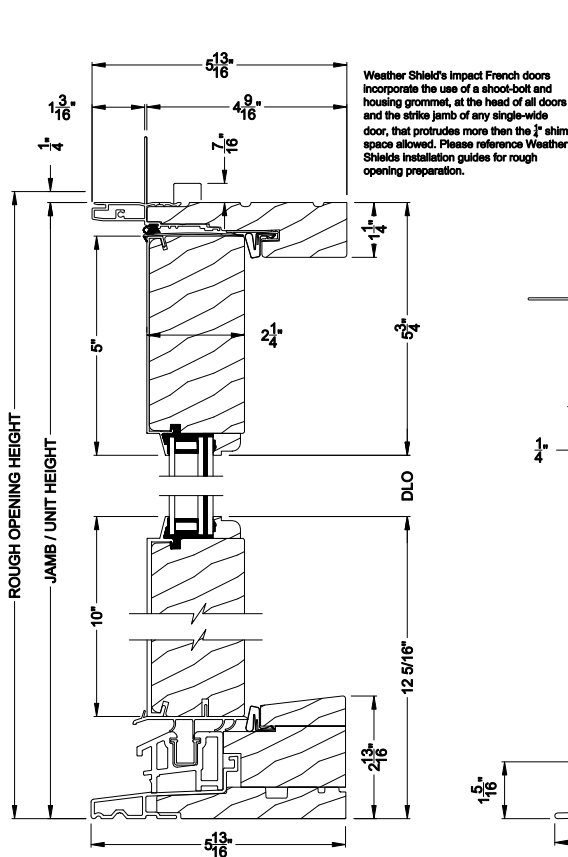

Weather Shield®

Premium Coastal™ - IG

Hinged Patio Doors

CROSS SECTION DETAILS

PREMIUM COASTAL OUTSWING DOOR (1606)
Vertical Section - Standard Sil, 2-1/4" Panel

PREMIUM COASTAL OUTSWING DOOR (1606)
Horizontal Section - Single Door, 2-1/4" Panel

Vertical Section - Bumper Sill, 2-1/4" Panel

Vertical Section - ADA Sill, 2-1/4" Panel

PREMIUM COASTAL FRENCH OUTSWING DOOR (1606)
Horizontal Section - Double Door, 2-1/4" Panel

Note: All dimensions are approximate. Weather Shield reserves the right to change specifications without notice.

Weather Shield®

Premium Coastal™ - IG

Hinged Patio Doors

CROSS SECTION DETAILS

PREMIUM COASTAL OUTSWING DOOR (1606)
Vertical Section - Standard Sil, 2-1/4" Panel - 6-9/16" jamb

PREMIUM COASTAL OUTSWING DOOR (1606)
Horizontal Section - Single Door, 2-1/4" Panel - 6-9/16" jamb

PREMIUM COASTAL OUTSWING DOOR (1606)
Vertical Section - ADA Sill, 2-1/4" Panel

PREMIUM COASTAL FRENCH OUTSWING DOOR (1606)
Horizontal Section - Double Door, 2-1/4" Panel - 6-9/16" jamb

Note: All dimensions are approximate. Weather Shield reserves the right to change specifications without notice.