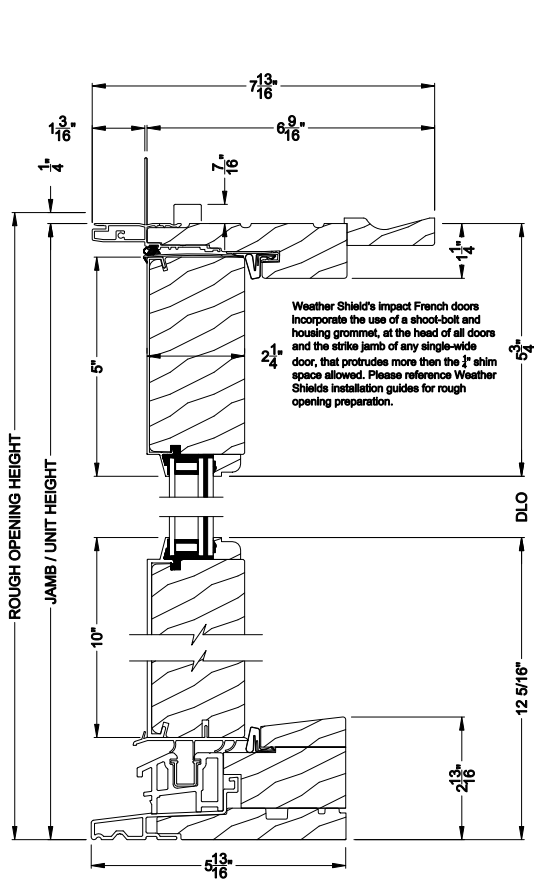

Vertical Section - Bumper Sill, 2-1/4" Panel

Vertical Section - ADA Sill, 2-1/4" Panel

PREMIUM COASTAL FRENCH OUTSWING DOOR (1606)
Horizontal Section - Double Door, 2-1/4" Panel

Note: All dimensions are approximate. Weather Shield reserves the right to change specifications without notice.

Weather Shield®

Premium Coastal™ - IG

Hinged Patio Doors

CROSS SECTION DETAILS

PREMIUM COASTAL OUTSWING DOOR (1606)
Vertical Section - Standard Sil, 2-1/4" Panel - 6-9/16" jamb

PREMIUM COASTAL OUTSWING DOOR (1606)
Horizontal Section - Single Door, 2-1/4" Panel - 6-9/16" jamb

PREMIUM COASTAL OUTSWING DOOR (1606)
Vertical Section - ADA Sill, 2-1/4" Panel

PREMIUM COASTAL FRENCH OUTSWING DOOR (1606)
Horizontal Section - Double Door, 2-1/4" Panel - 6-9/16" jamb

Note: All dimensions are approximate. Weather Shield reserves the right to change specifications without notice.