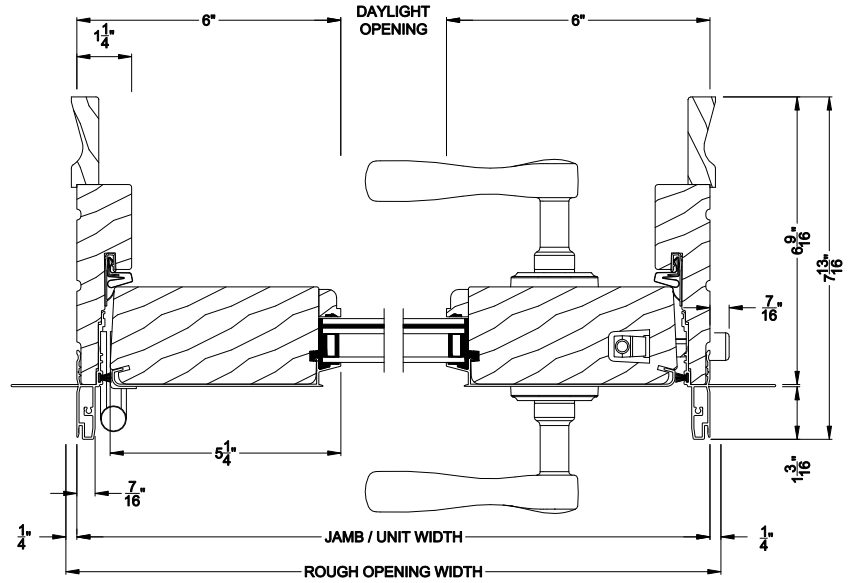

Vertical Section - Bumper Sill, 2-1/4" Panel

Vertical Section - ADA Sill, 2-1/4" Panel

PREMIUM COASTAL FRENCH OUTSWING DOOR (1606)
Horizontal Section - Double Door, 2-1/4" Panel

Note: All dimensions are approximate. Weather Shield reserves the right to change specifications without notice.

Weather Shield®

Premium Coastal™ - IG

Hinged Patio Doors

CROSS SECTION DETAILS

PREMIUM COASTAL OUTSWING DOOR (1606)
Vertical Section - Standard Sil, 2-1/4" Panel - 6-9/16" jamb

PREMIUM COASTAL OUTSWING DOOR (1606)
Horizontal Section - Single Door, 2-1/4" Panel - 6-9/16" jamb

PREMIUM COASTAL OUTSWING DOOR (1606)
Vertical Section - ADA Sill, 2-1/4" Panel

PREMIUM COASTAL FRENCH OUTSWING DOOR (1606)
Horizontal Section - Double Door, 2-1/4" Panel - 6-9/16" jamb

Note: All dimensions are approximate. Weather Shield reserves the right to change specifications without notice.