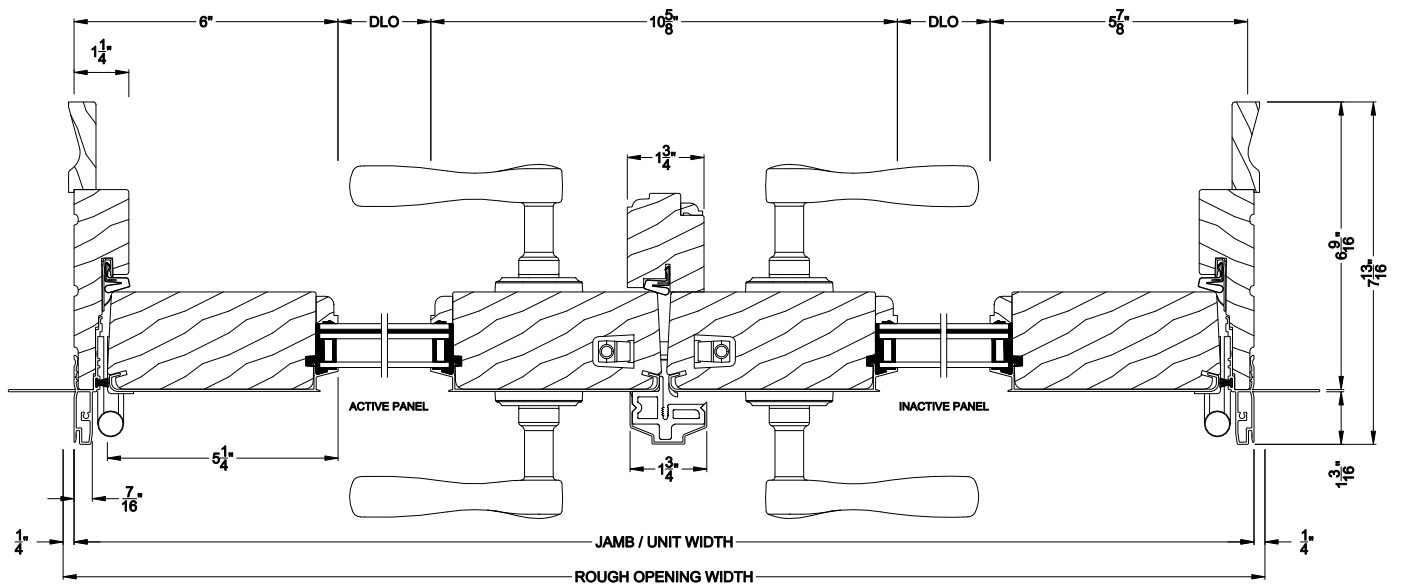

Vertical Section - Bumper Sill, 2-1/4" Panel

Vertical Section - ADA Sill, 2-1/4" Panel

PREMIUM COASTAL FRENCH OUTSWING DOOR (1606)
Horizontal Section - Double Door, 2-1/4" Panel

Note: All dimensions are approximate. Weather Shield reserves the right to change specifications without notice.

Weather Shield®

Premium Coastal™ - IG

Hinged Patio Doors

CROSS SECTION DETAILS

PREMIUM COASTAL OUTSWING DOOR (1606)
Vertical Section - Standard Sil, 2-1/4" Panel - 6-9/16" jamb

PREMIUM COASTAL OUTSWING DOOR (1606)
Horizontal Section - Single Door, 2-1/4" Panel - 6-9/16" jamb

PREMIUM COASTAL OUTSWING DOOR (1606)
Vertical Section - ADA Sill, 2-1/4" Panel

PREMIUM COASTAL FRENCH OUTSWING DOOR (1606)
Horizontal Section - Double Door, 2-1/4" Panel - 6-9/16" jamb

Note: All dimensions are approximate. Weather Shield reserves the right to change specifications without notice.