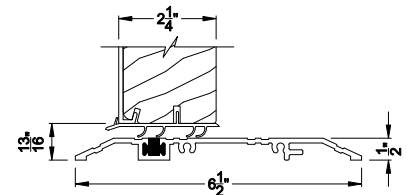

Weather Shield®

Premium Coastal™ - IG

Hinged Patio Doors

CROSS SECTION DETAILS

PREMIUM COASTAL OUTSWING DOOR (1606)
Vertical Section - Standard Sil, 2-1/4" Panel

PREMIUM COASTAL OUTSWING DOOR (1606)
Horizontal Section - Single Door, 2-1/4" Panel

Vertical Section - Bumper Sill, 2-1/4" Panel

Vertical Section - ADA Sill, 2-1/4" Panel

PREMIUM COASTAL FRENCH OUTSWING DOOR (1606)
Horizontal Section - Double Door, 2-1/4" Panel

Note: All dimensions are approximate. Weather Shield reserves the right to change specifications without notice.

Weather Shield®

Premium Coastal™ - IG

Hinged Patio Doors

CROSS SECTION DETAILS

PREMIUM COASTAL OUTSWING DOOR (1606)
Vertical Section - Standard Sil, 2-1/4" Panel - 6-9/16" jamb

PREMIUM COASTAL OUTSWING DOOR (1606)
Horizontal Section - Single Door, 2-1/4" Panel - 6-9/16" jamb

PREMIUM COASTAL OUTSWING DOOR (1606)
Vertical Section - ADA Sill, 2-1/4" Panel

PREMIUM COASTAL FRENCH OUTSWING DOOR (1606)
Horizontal Section - Double Door, 2-1/4" Panel - 6-9/16" jamb

Note: All dimensions are approximate. Weather Shield reserves the right to change specifications without notice.