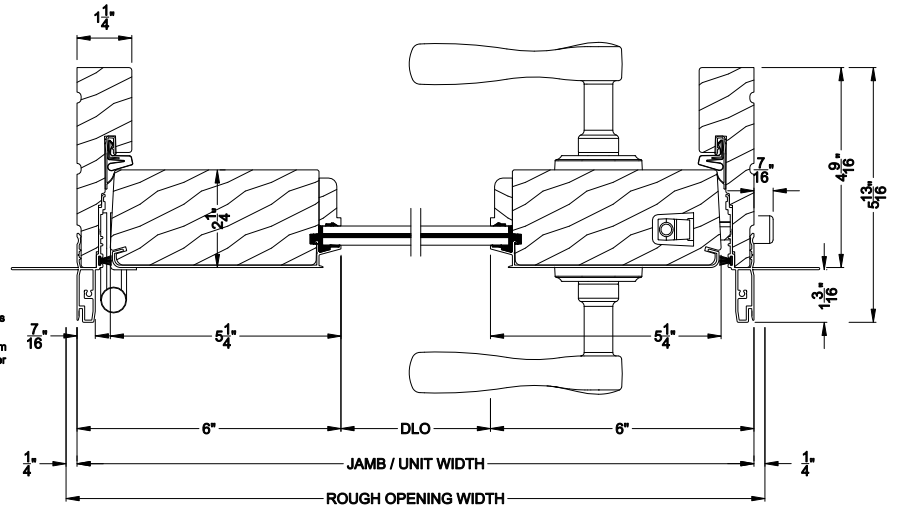

Weather Shield®

Premium Coastal™ - SG

Hinged Patio Doors

CROSS SECTION DETAILS

PREMIUM COASTAL SG OUTSWING DOOR (1606)
Vertical Section - Standard Sil, 2-1/4" Panel

PREMIUM COASTAL SG OUTSWING DOOR (1606)
Horizontal Section - Single Door, 2-1/4" Panel

Vertical Section - Bumper Sill, 2-1/4" Panel

Vertical Section - ADA Sill, 2-1/4" Panel

PREMIUM COASTAL SG OUTSWING DOOR (1606)
Horizontal Section - Double Door, 2-1/4" Panel

Note: All dimensions are approximate. Weather Shield reserves the right to change specifications without notice.

Weather Shield®

Premium Coastal™ - SG

Hinged Patio Doors

CROSS SECTION DETAILS

PREMIUM COASTAL SG OUTSWING DOOR (1606)
Vertical Section - Standard Sil, 2-1/4" Panel - 6-9/16" Jamb

PREMIUM COASTAL SG OUTSWING DOOR (1606)
Horizontal Section - Single Door, 2-1/4" Panel - 6-9/16" Jamb

PREMIUM COASTAL SG OUTSWING DOOR
Vertical Section - ADA Sill, 2-1/4" Panel - 6-9/16" Jamb

PREMIUM COASTAL SG OUTSWING DOOR (1606)
Horizontal Section - Double Door, 2-1/4" Panel - 6-9/16" Jamb

Note: All dimensions are approximate. Weather Shield reserves the right to change specifications without notice.