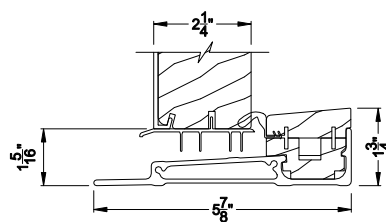

Weather Shield®

Premium Coastal™ - SG

Hinged Patio Doors

CROSS SECTION DETAILS

PREMIUM COASTAL SG OUTSWING DOOR (1606)
Vertical Section - Standard Sil, 2-1/4" Panel

PREMIUM COASTAL SG OUTSWING DOOR (1606)
Horizontal Section - Single Door, 2-1/4" Panel

Vertical Section - Bumper Sill, 2-1/4" Panel

Vertical Section - ADA Sill, 2-1/4" Panel

PREMIUM COASTAL SG OUTSWING DOOR (1606)
Horizontal Section - Double Door, 2-1/4" Panel

Note: All dimensions are approximate. Weather Shield reserves the right to change specifications without notice.

Weather Shield®

Premium Coastal™ - SG

Hinged Patio Doors

CROSS SECTION DETAILS

PREMIUM COASTAL SG OUTSWING DOOR (1606)
Vertical Section - Standard Sil, 2-1/4" Panel - 6-9/16" Jamb

PREMIUM COASTAL SG OUTSWING DOOR (1606)
Horizontal Section - Single Door, 2-1/4" Panel - 6-9/16" Jamb

PREMIUM COASTAL SG OUTSWING DOOR
Vertical Section - ADA Sill, 2-1/4" Panel - 6-9/16" Jamb

PREMIUM COASTAL SG OUTSWING DOOR (1606)
Horizontal Section - Double Door, 2-1/4" Panel - 6-9/16" Jamb

Note: All dimensions are approximate. Weather Shield reserves the right to change specifications without notice.