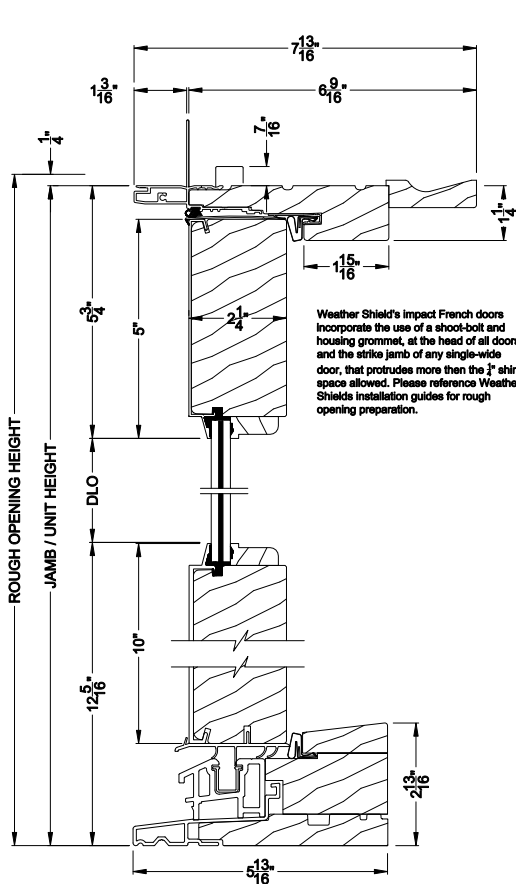

Vertical Section - Bumper Sill, 2-1/4" Panel

Vertical Section - ADA Sill, 2-1/4" Panel

PREMIUM COASTAL SG OUTSWING DOOR (1606)
Horizontal Section - Double Door, 2-1/4" Panel

Note: All dimensions are approximate. Weather Shield reserves the right to change specifications without notice.

Weather Shield®

Premium Coastal™ - SG

Hinged Patio Doors

CROSS SECTION DETAILS

PREMIUM COASTAL SG OUTSWING DOOR (1606)
Vertical Section - Standard Sil, 2-1/4" Panel - 6-9/16" Jamb

PREMIUM COASTAL SG OUTSWING DOOR (1606)
Horizontal Section - Single Door, 2-1/4" Panel - 6-9/16" Jamb

PREMIUM COASTAL SG OUTSWING DOOR
Vertical Section - ADA Sill, 2-1/4" Panel - 6-9/16" Jamb

PREMIUM COASTAL SG OUTSWING DOOR (1606)
Horizontal Section - Double Door, 2-1/4" Panel - 6-9/16" Jamb

Note: All dimensions are approximate. Weather Shield reserves the right to change specifications without notice.