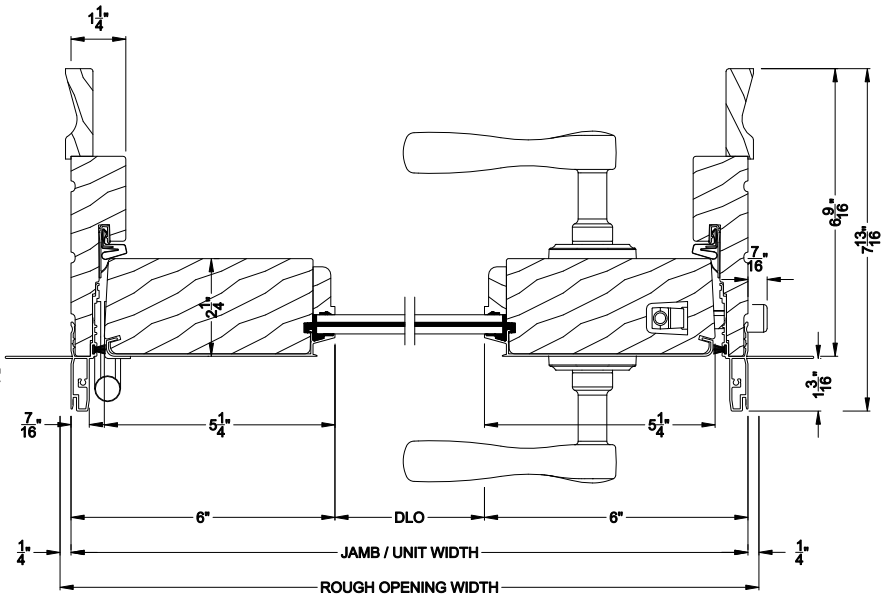

Vertical Section - Bumper Sill, 2-1/4" Panel

Vertical Section - ADA Sill, 2-1/4" Panel

PREMIUM COASTAL SG OUTSWING DOOR (1606)
Horizontal Section - Double Door, 2-1/4" Panel

Note: All dimensions are approximate. Weather Shield reserves the right to change specifications without notice.

Weather Shield®

Premium Coastal™ - SG

Hinged Patio Doors

CROSS SECTION DETAILS

PREMIUM COASTAL SG OUTSWING DOOR (1606)
Vertical Section - Standard Sil, 2-1/4" Panel - 6-9/16" Jamb

PREMIUM COASTAL SG OUTSWING DOOR (1606)
Horizontal Section - Single Door, 2-1/4" Panel - 6-9/16" Jamb

PREMIUM COASTAL SG OUTSWING DOOR
Vertical Section - ADA Sill, 2-1/4" Panel - 6-9/16" Jamb

PREMIUM COASTAL SG OUTSWING DOOR (1606)
Horizontal Section - Double Door, 2-1/4" Panel - 6-9/16" Jamb

Note: All dimensions are approximate. Weather Shield reserves the right to change specifications without notice.