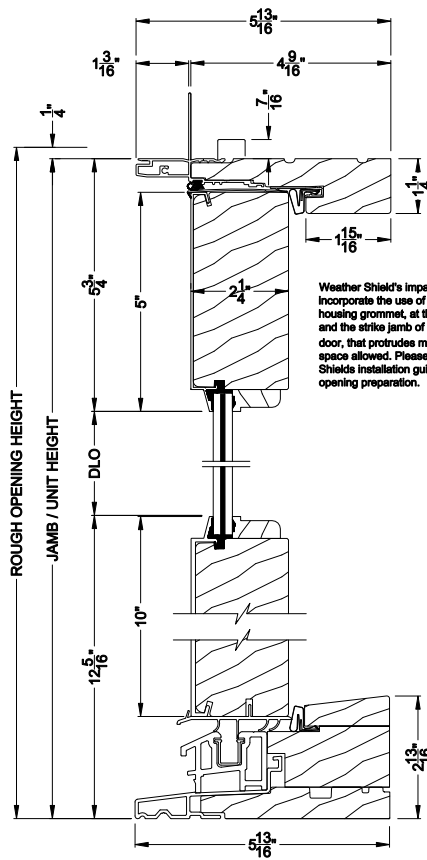

Weather Shield®

Premium Coastal™ - SG

Hinged Patio Doors

CROSS SECTION DETAILS

PREMIUM COASTAL SG OUTSWING DOOR (1606)
Vertical Section - Standard Sil, 2-1/4" Panel

PREMIUM COASTAL SG OUTSWING DOOR (1606)
Horizontal Section - Single Door, 2-1/4" Panel

Vertical Section - Bumper Sill, 2-1/4" Panel

Vertical Section - ADA Sill, 2-1/4" Panel

PREMIUM COASTAL SG OUTSWING DOOR (1606)
Horizontal Section - Double Door, 2-1/4" Panel

Note: All dimensions are approximate. Weather Shield reserves the right to change specifications without notice.

Weather Shield®

Premium Coastal™ - SG

Hinged Patio Doors

CROSS SECTION DETAILS

PREMIUM COASTAL SG OUTSWING DOOR (1606)
Vertical Section - Standard Sil, 2-1/4" Panel - 6-9/16" Jamb

PREMIUM COASTAL SG OUTSWING DOOR (1606)
Horizontal Section - Single Door, 2-1/4" Panel - 6-9/16" Jamb

PREMIUM COASTAL SG OUTSWING DOOR
Vertical Section - ADA Sill, 2-1/4" Panel - 6-9/16" Jamb

PREMIUM COASTAL SG OUTSWING DOOR (1606)
Horizontal Section - Double Door, 2-1/4" Panel - 6-9/16" Jamb

Note: All dimensions are approximate. Weather Shield reserves the right to change specifications without notice.