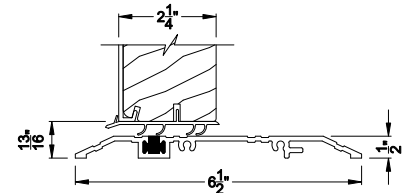

Weather Shield®

Premium Coastal™ - SG

Hinged Patio Doors

CROSS SECTION DETAILS

PREMIUM COASTAL SG OUTSWING DOOR (1606)
Vertical Section - Standard Sil, 2-1/4" Panel

PREMIUM COASTAL SG OUTSWING DOOR (1606)
Horizontal Section - Single Door, 2-1/4" Panel

Vertical Section - Bumper Sill, 2-1/4" Panel

Vertical Section - ADA Sill, 2-1/4" Panel

PREMIUM COASTAL SG OUTSWING DOOR (1606)
Horizontal Section - Double Door, 2-1/4" Panel

Note: All dimensions are approximate. Weather Shield reserves the right to change specifications without notice.

Weather Shield®

Premium Coastal™ - SG

Hinged Patio Doors

CROSS SECTION DETAILS

PREMIUM COASTAL SG OUTSWING DOOR (1606)
Vertical Section - Standard Sil, 2-1/4" Panel - 6-9/16" Jamb

PREMIUM COASTAL SG OUTSWING DOOR (1606)
Horizontal Section - Single Door, 2-1/4" Panel - 6-9/16" Jamb

PREMIUM COASTAL SG OUTSWING DOOR
Vertical Section - ADA Sill, 2-1/4" Panel - 6-9/16" Jamb

PREMIUM COASTAL SG OUTSWING DOOR (1606)
Horizontal Section - Double Door, 2-1/4" Panel - 6-9/16" Jamb

Note: All dimensions are approximate. Weather Shield reserves the right to change specifications without notice.