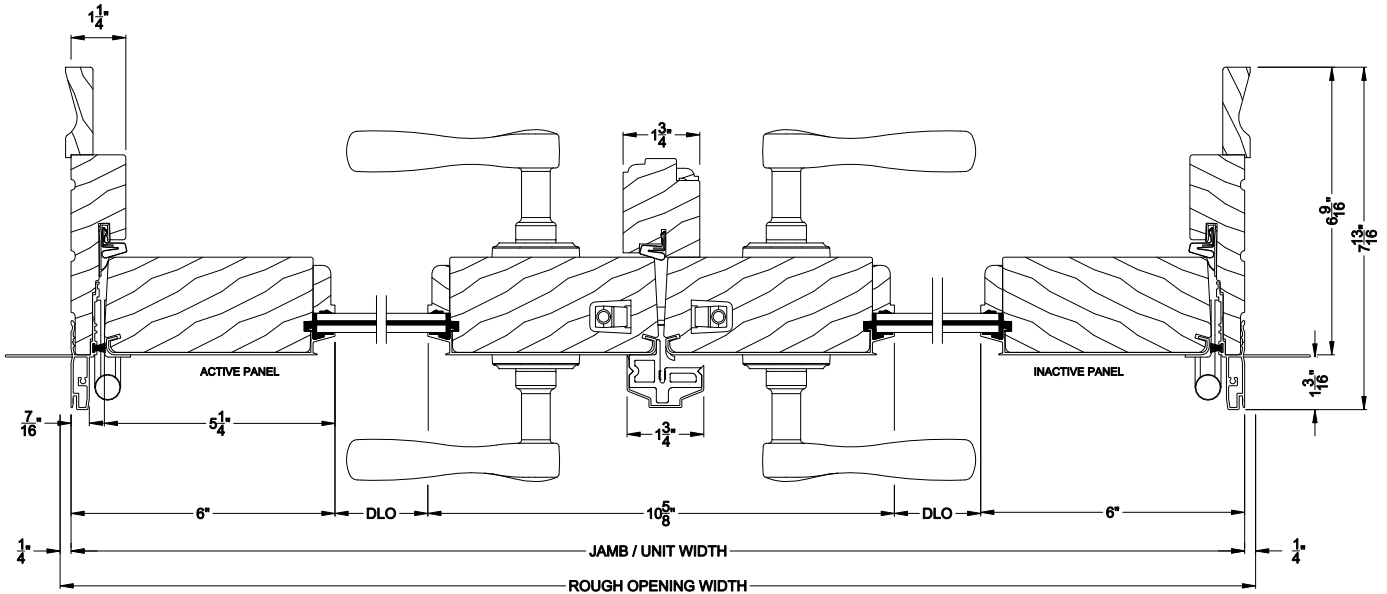

Vertical Section - Bumper Sill, 2-1/4" Panel

Vertical Section - ADA Sill, 2-1/4" Panel

PREMIUM COASTAL SG OUTSWING DOOR (1606)
Horizontal Section - Double Door, 2-1/4" Panel

Note: All dimensions are approximate. Weather Shield reserves the right to change specifications without notice.

Weather Shield®

Premium Coastal™ - SG

Hinged Patio Doors

CROSS SECTION DETAILS

PREMIUM COASTAL SG OUTSWING DOOR (1606)
Vertical Section - Standard Sil, 2-1/4" Panel - 6-9/16" Jamb

PREMIUM COASTAL SG OUTSWING DOOR (1606)
Horizontal Section - Single Door, 2-1/4" Panel - 6-9/16" Jamb

PREMIUM COASTAL SG OUTSWING DOOR
Vertical Section - ADA Sill, 2-1/4" Panel - 6-9/16" Jamb

PREMIUM COASTAL SG OUTSWING DOOR (1606)
Horizontal Section - Double Door, 2-1/4" Panel - 6-9/16" Jamb

Note: All dimensions are approximate. Weather Shield reserves the right to change specifications without notice.