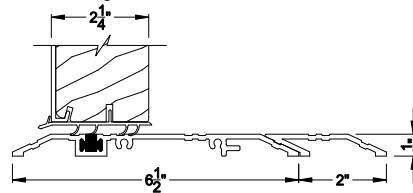

Vertical Section - Bumper Sill, 2-1/4" Panel

Vertical Section - ADA Sill, 2-1/4" Panel

PREMIUM COASTAL SG OUTSWING DOOR (1606)
Horizontal Section - Double Door, 2-1/4" Panel

Note: All dimensions are approximate. Weather Shield reserves the right to change specifications without notice.

Weather Shield®

Premium Coastal™ - SG

Hinged Patio Doors

CROSS SECTION DETAILS

PREMIUM COASTAL SG OUTSWING DOOR (1606)
Vertical Section - Standard Sil, 2-1/4" Panel - 6-9/16" Jamb

PREMIUM COASTAL SG OUTSWING DOOR (1606)
Horizontal Section - Single Door, 2-1/4" Panel - 6-9/16" Jamb

PREMIUM COASTAL SG OUTSWING DOOR
Vertical Section - ADA Sill, 2-1/4" Panel - 6-9/16" Jamb

PREMIUM COASTAL SG OUTSWING DOOR (1606)
Horizontal Section - Double Door, 2-1/4" Panel - 6-9/16" Jamb

Note: All dimensions are approximate. Weather Shield reserves the right to change specifications without notice.