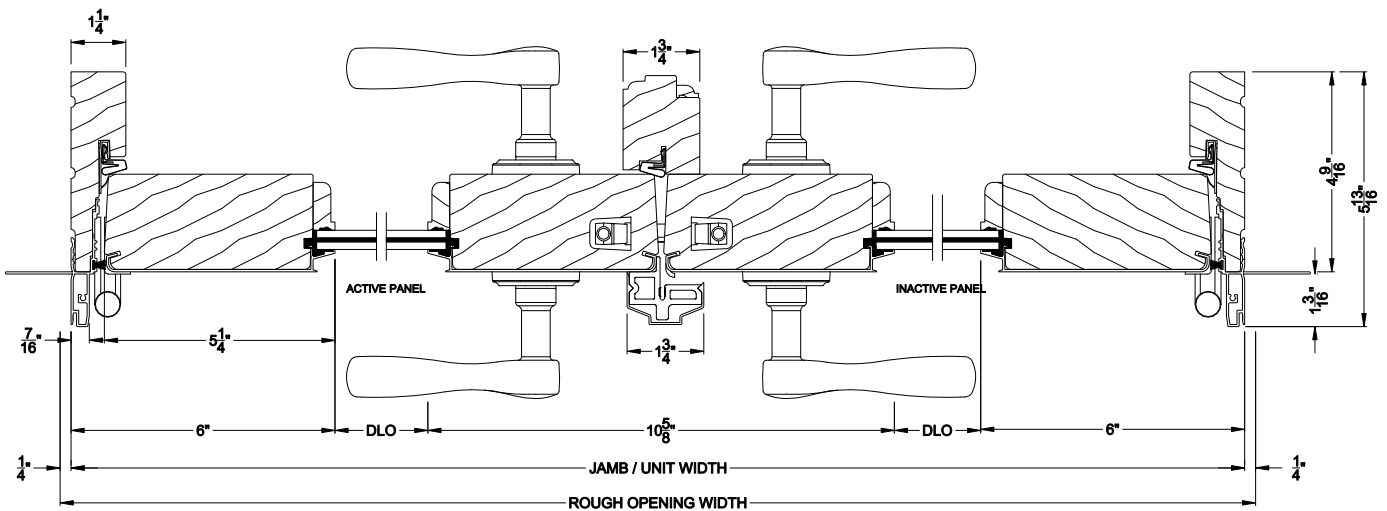

Weather Shield®

Premium Coastal™ - SG

Hinged Patio Doors

CROSS SECTION DETAILS

PREMIUM COASTAL SG OUTSWING DOOR (1606)
Vertical Section - Standard Sil, 2-1/4" Panel

PREMIUM COASTAL SG OUTSWING DOOR (1606)
Horizontal Section - Single Door, 2-1/4" Panel

Vertical Section - Bumper Sill, 2-1/4" Panel

Vertical Section - ADA Sill, 2-1/4" Panel

PREMIUM COASTAL SG OUTSWING DOOR (1606)
Horizontal Section - Double Door, 2-1/4" Panel

Note: All dimensions are approximate. Weather Shield reserves the right to change specifications without notice.

Weather Shield®

Premium Coastal™ - SG

Hinged Patio Doors

CROSS SECTION DETAILS

PREMIUM COASTAL SG OUTSWING DOOR (1606)
Vertical Section - Standard Sil, 2-1/4" Panel - 6-9/16" Jamb

PREMIUM COASTAL SG OUTSWING DOOR (1606)
Horizontal Section - Single Door, 2-1/4" Panel - 6-9/16" Jamb

PREMIUM COASTAL SG OUTSWING DOOR
Vertical Section - ADA Sill, 2-1/4" Panel - 6-9/16" Jamb

PREMIUM COASTAL SG OUTSWING DOOR (1606)
Horizontal Section - Double Door, 2-1/4" Panel - 6-9/16" Jamb

Note: All dimensions are approximate. Weather Shield reserves the right to change specifications without notice.