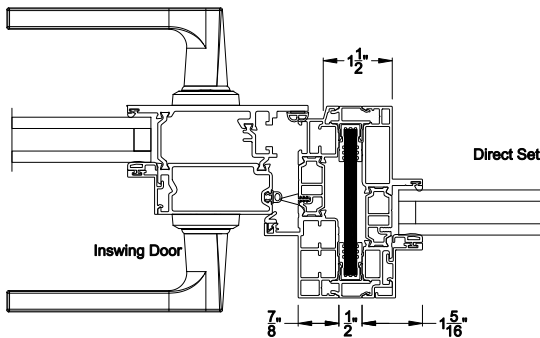

VUE Collection™

Inswing Hinged Doors

CROSS SECTION DETAILS

VUE COLLECTION INSWING HINGED DOOR

Mullion Sections - Narrow Bead

Mull Section 1/2" Aluminum Reinforcement

Stack Section Direct Stack to Direct-set

Mull Section 1/2" Aluminum Reinforcement

VUE COLLECTION INSWING HINGED DOOR (4501)

Center Rail - Narrow Bead

Mull Section 1/2" Steel Reinforcement

Note: All dimensions are approximate. Weather Shield reserves the right to change specifications without notice.