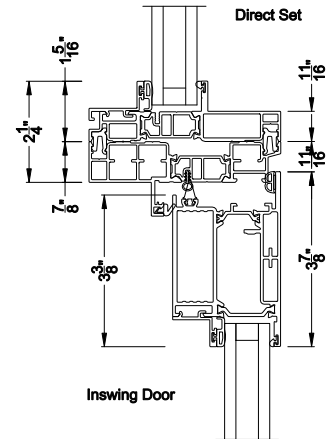

VUE Collection™

Inswing Hinged Doors

CROSS SECTION DETAILS

VUE COLLECTION INSWING HINGED DOOR

Mullion Sections - Narrow Bead

Mull Section 1/2" Aluminum Reinforcement

Stack Section Direct Stack to Direct-set

Mull Section 1/2" Aluminum Reinforcement

VUE COLLECTION INSWING HINGED DOOR (4501)

Center Rail - Narrow Bead

Mull Section 1/2" Steel Reinforcement

Note: All dimensions are approximate. Weather Shield reserves the right to change specifications without notice.