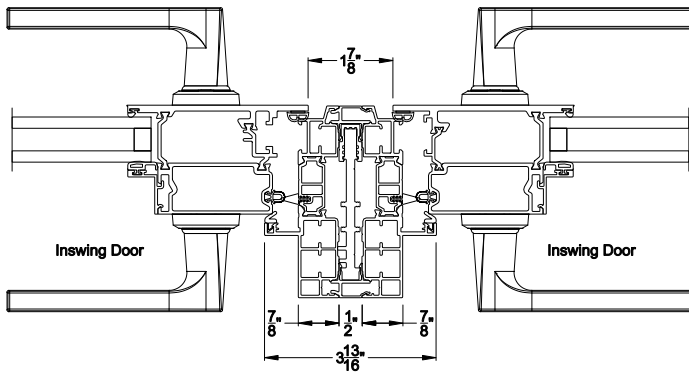

VUE COLLECTION INSWING HINGED DOOR (4501)
Horizontal Sections - 2- Panel - Narrow Bead

Note: All dimensions are approximate. Weather Shield reserves the right to change specifications without notice.

Weather Shield®

VUE Collection™

Inswing Hinged Doors

CROSS SECTION DETAILS

VUE COLLECTION INSWING HINGED DOOR

Mullion Sections - Narrow Bead

Mull Section 1/2" Aluminum Reinforcement

Stack Section Direct Stack to Direct-set

Mull Section 1/2" Aluminum Reinforcement

VUE COLLECTION INSWING HINGED DOOR (4501)

Center Rail - Narrow Bead

Mull Section 1/2" Steel Reinforcement

Note: All dimensions are approximate. Weather Shield reserves the right to change specifications without notice.