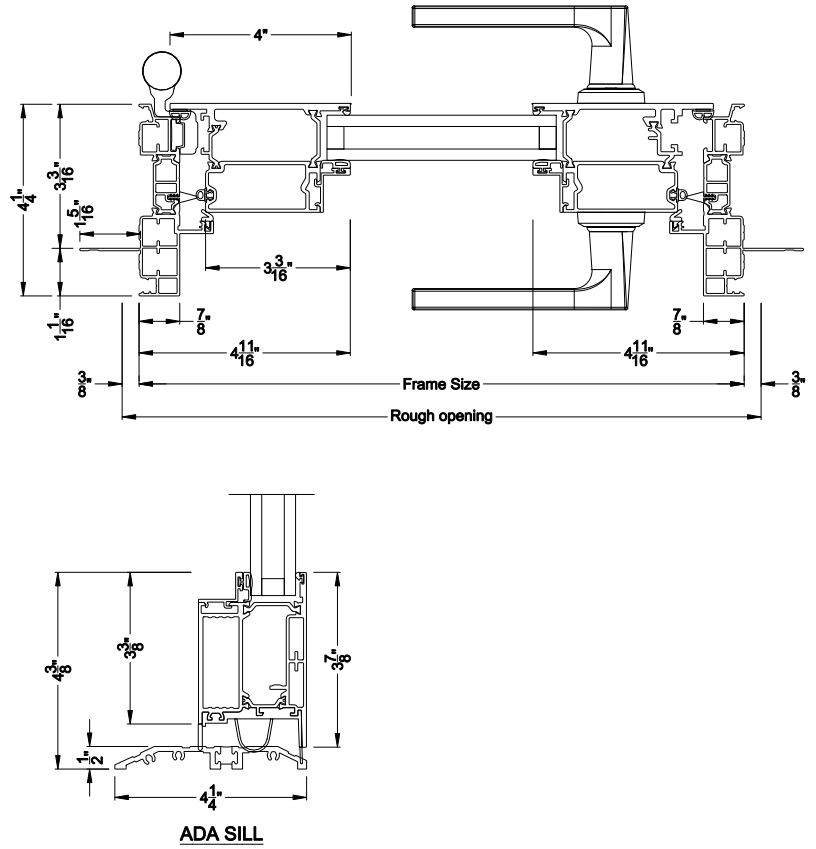

Weather Shield®

VUE Collection™

Inswing Hinged Doors

CROSS SECTION DETAILS

VUE COLLECTION INSWING HINGED DOOR (4501)
Vertical Sections - Narrow Bead

VUE COLLECTION INSWING HINGED DOOR (4501)
Horizontal Sections - 1- Panel - Narrow Bead

VUE COLLECTION INSWING HINGED DOOR (4501)
Horizontal Sections - 2- Panel - Narrow Bead

Note: All dimensions are approximate. Weather Shield reserves the right to change specifications without notice.

Weather Shield®

VUE Collection™

Inswing Hinged Doors

CROSS SECTION DETAILS

VUE COLLECTION INSWING HINGED DOOR

Mullion Sections - Narrow Bead

Mull Section 1/2" Aluminum Reinforcement

Stack Section Direct Stack to Direct-set

Mull Section 1/2" Aluminum Reinforcement

VUE COLLECTION INSWING HINGED DOOR (4501)

Center Rail - Narrow Bead

Mull Section 1/2" Steel Reinforcement

Note: All dimensions are approximate. Weather Shield reserves the right to change specifications without notice.