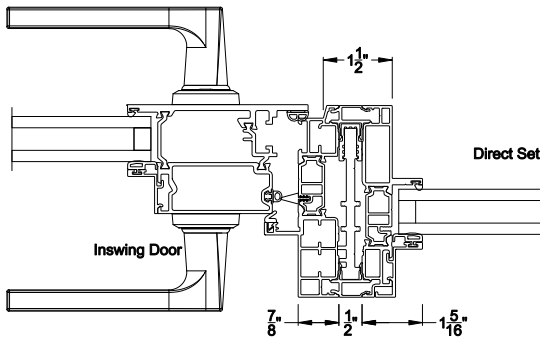

VUE Collection™

Inswing Hinged Doors

CROSS SECTION DETAILS

VUE COLLECTION INSWING HINGED DOOR

Mullion Sections - Narrow Bead

Mull Section 1/2" Aluminum Reinforcement

Stack Section Direct Stack to Direct-set

Mull Section 1/2" Aluminum Reinforcement

VUE COLLECTION INSWING HINGED DOOR (4501)

Center Rail - Narrow Bead

Mull Section 1/2" Steel Reinforcement

Note: All dimensions are approximate. Weather Shield reserves the right to change specifications without notice.