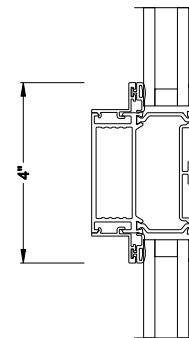

VUE Collection™

Inswing Hinged Doors

CROSS SECTION DETAILS

VUE COLLECTION INSWING HINGED DOOR

Mullion Sections - Narrow Bead

Mull Section 1/2" Aluminum Reinforcement

Stack Section Direct Stack to Direct-set

Mull Section 1/2" Aluminum Reinforcement

VUE COLLECTION INSWING HINGED DOOR (4501)

Center Rail - Narrow Bead

Mull Section 1/2" Steel Reinforcement

Note: All dimensions are approximate. Weather Shield reserves the right to change specifications without notice.