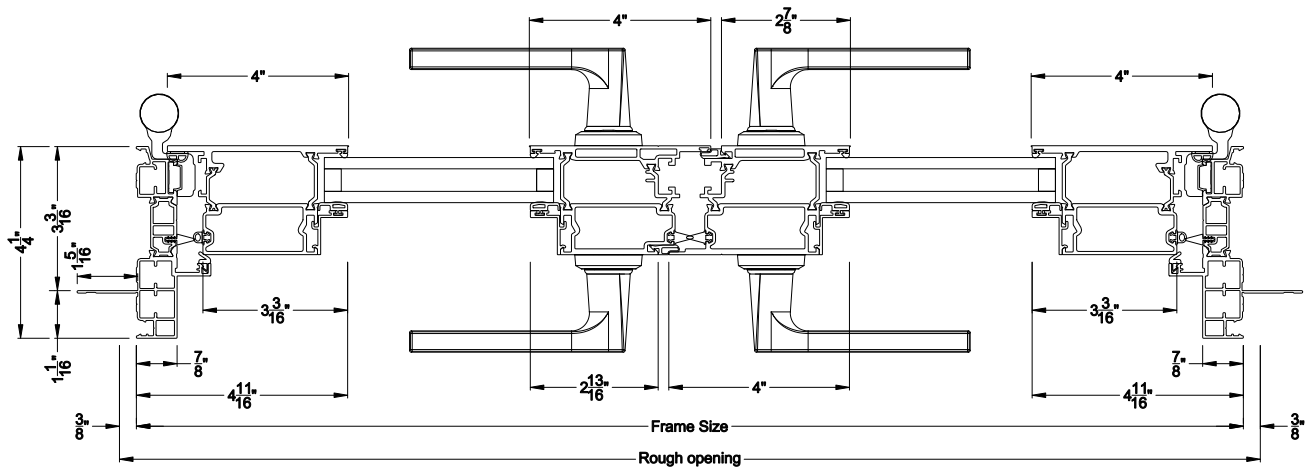

Weather Shield®

VUE Collection™

Inswing Hinged Doors

CROSS SECTION DETAILS

VUE COLLECTION INSWING HINGED DOOR (4501)
Vertical Sections - Narrow Bead

VUE COLLECTION INSWING HINGED DOOR (4501)
Horizontal Sections - 1- Panel - Narrow Bead

VUE COLLECTION INSWING HINGED DOOR (4501)
Horizontal Sections - 2- Panel - Narrow Bead

Note: All dimensions are approximate. Weather Shield reserves the right to change specifications without notice.

Weather Shield®

VUE Collection™

Inswing Hinged Doors

CROSS SECTION DETAILS

VUE COLLECTION INSWING HINGED DOOR

Mullion Sections - Narrow Bead

Mull Section 1/2" Aluminum Reinforcement

Stack Section Direct Stack to Direct-set

Mull Section 1/2" Aluminum Reinforcement

VUE COLLECTION INSWING HINGED DOOR (4501)

Center Rail - Narrow Bead

Mull Section 1/2" Steel Reinforcement

Note: All dimensions are approximate. Weather Shield reserves the right to change specifications without notice.