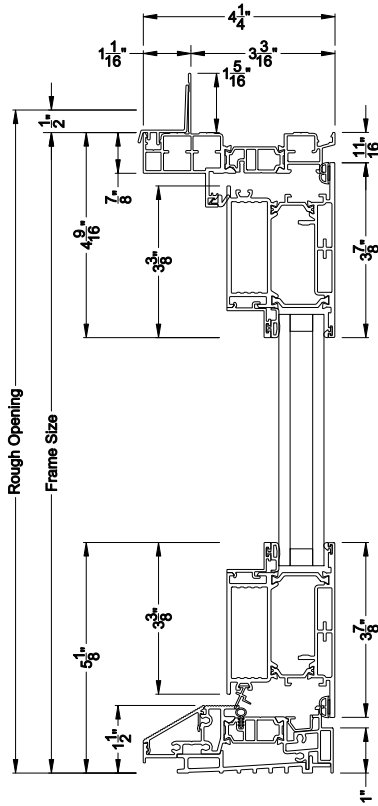

Weather Shield®

VUE Collection™

Inswing Hinged Doors

CROSS SECTION DETAILS

VUE COLLECTION INSWING HINGED DOOR (4501)
Vertical Sections - Narrow Bead

VUE COLLECTION INSWING HINGED DOOR (4501)
Horizontal Sections - 1- Panel - Narrow Bead

VUE COLLECTION INSWING HINGED DOOR (4501)
Horizontal Sections - 2- Panel - Narrow Bead

Note: All dimensions are approximate. Weather Shield reserves the right to change specifications without notice.

Weather Shield®

VUE Collection™

Inswing Hinged Doors

CROSS SECTION DETAILS

VUE COLLECTION INSWING HINGED DOOR

Mullion Sections - Narrow Bead

Mull Section 1/2" Aluminum Reinforcement

Stack Section Direct Stack to Direct-set

Mull Section 1/2" Aluminum Reinforcement

VUE COLLECTION INSWING HINGED DOOR (4501)

Center Rail - Narrow Bead

Mull Section 1/2" Steel Reinforcement

Note: All dimensions are approximate. Weather Shield reserves the right to change specifications without notice.