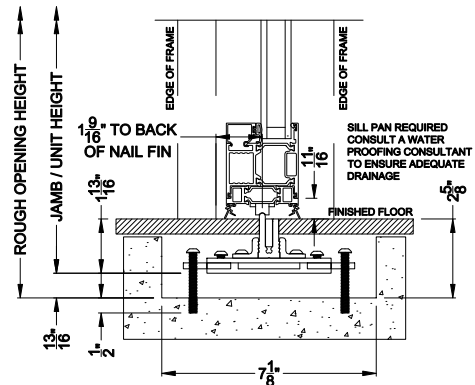

Weather Shield™

VUE Collection

Multi-Slide Doors

CROSS SECTION DETAILS

VUE COLLECTION MULTI-SLIDE PATIO DOOR (4701)
Vertical Section - with Sill Riser - 1 or Bi-parting 2 Panel Door

VUE COLLECTION MULTI-SLIDE PATIO DOOR (4701)
Vertical Section - Standard Sill - 1 or Bi-parting 2 Panel Door

VUE COLLECTION MULTI-SLIDE PATIO DOOR (4701)
Vertical Section - with T-track sill - 1 or Bi-parting 2 Panel Door

Square Bead ES Glass Square Bead Beveled Bead Narrow Bead

VUE COLLECTION MULTI-SLIDE PATIO DOOR (4701)
Vertical Section - with Drainage T-track sill - 1 or Bi-parting 2 Panel Door