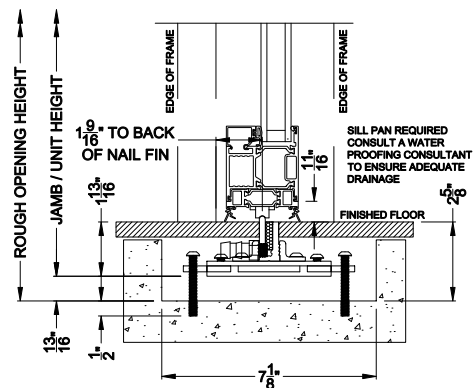

Weather Shield™

VUE Collection

Multi-Slide Doors

CROSS SECTION DETAILS

VUE COLLECTION MULTI-SLIDE PATIO DOOR (4701)
Vertical Section - with Sill Riser - 1 or Bi-parting 2 Panel Door

VUE COLLECTION MULTI-SLIDE PATIO DOOR (4701)
Vertical Section - Standard Sill - 1 or Bi-parting 2 Panel Door

VUE COLLECTION MULTI-SLIDE PATIO DOOR (4701)
Vertical Section - with T-track sill - 1 or Bi-parting 2 Panel Door

Square Bead ES Glass Square Bead Beveled Bead Narrow Bead

VUE COLLECTION MULTI-SLIDE PATIO DOOR (4701)
Vertical Section - with Drainage T-track sill - 1 or Bi-parting 2 Panel Door