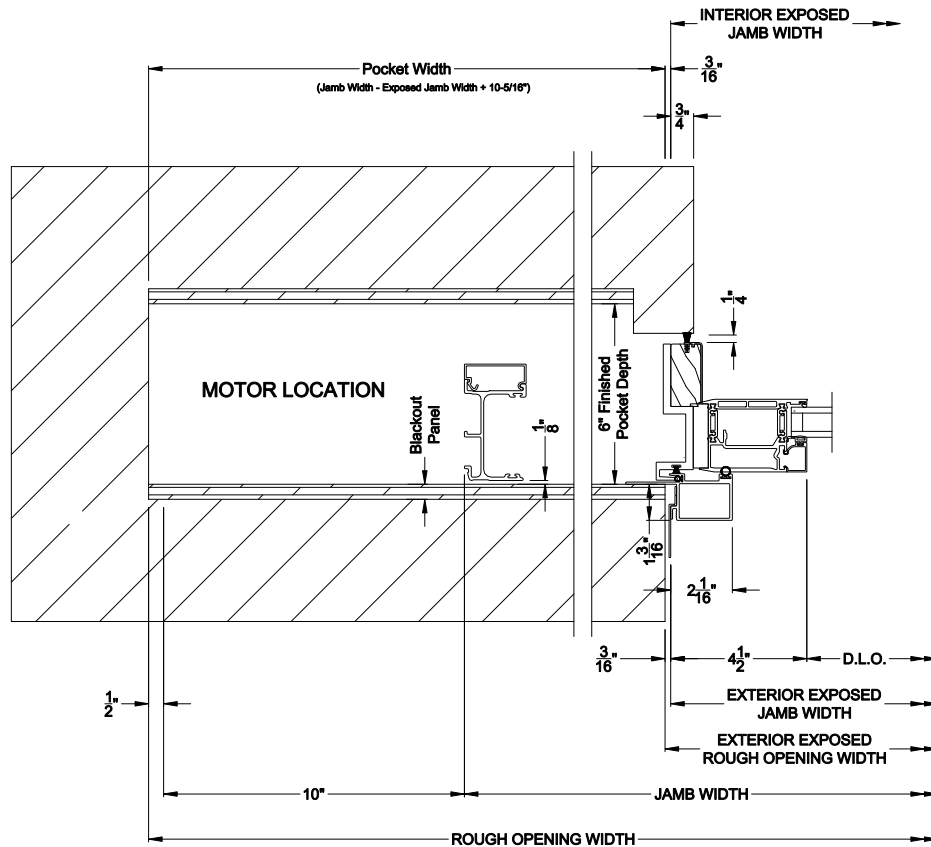

VUE COLLECTION MULTI-SLIDE PATIO DOOR (4701)
Horizontal Pocket Section - 1 or Bi-parting 2 Panel Door

Square Bead

Beveled Bead

Narrow Bead

ES Glass Square Bead

Note: All dimensions are approximate. Weather Shield reserves the right to change specifications without notice.

VUE COLLECTION MULTI-SLIDE PATIO DOOR (4701)
 Horizontal Motorized Pocket Section - 1 or Bi-parting 2 Panel Door

Note: All dimensions are approximate. Weather Shield reserves the right to change specifications without notice.