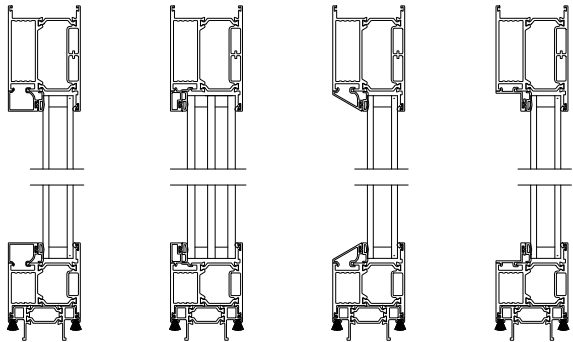

Weather Shield™

VUE Collection

Multi-Slide Doors

CROSS SECTION DETAILS

VUE COLLECTION MULTI-SLIDE PATIO DOOR (4701)
Vertical Section - with Sill Riser - 1 or Bi-parting 2 Panel Door

VUE COLLECTION MULTI-SLIDE PATIO DOOR (4701)
Vertical Section - Standard Sill - 1 or Bi-parting 2 Panel Door

VUE COLLECTION MULTI-SLIDE PATIO DOOR (4701)
Vertical Section - with T-track sill - 1 or Bi-parting 2 Panel Door

Square Bead ES Glass Square Bead Beveled Bead Narrow Bead

VUE COLLECTION MULTI-SLIDE PATIO DOOR (4701)
Vertical Section - with Drainage T-track sill - 1 or Bi-parting 2 Panel Door

Note: All dimensions are approximate. Weather Shield reserves the right to change specifications without notice.

Weather Shield™

VUE Collection

Multi-Slide Doors

CROSS SECTION DETAILS

VUE COLLECTION MULTI-SLIDE PATIO DOOR (4701)
Horizontal Section - Bi-parting stiles

VUE COLLECTION MULTI-SLIDE PATIO DOOR (4701)
Horizontal Pocket Section - 1 or Bi-parting 2 Panel Door

Square Bead

Beveled Bead

Narrow Bead

ES Glass Square Bead

Note: All dimensions are approximate. Weather Shield reserves the right to change specifications without notice.