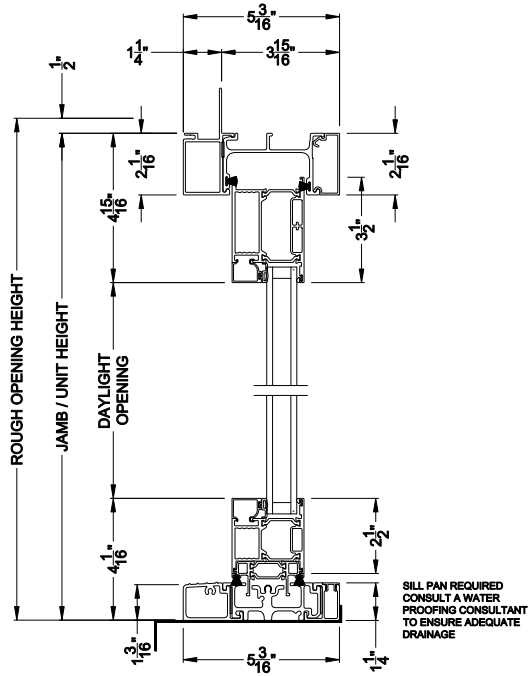

Weather Shield™

VUE Collection

Multi-Slide Doors

CROSS SECTION DETAILS

VUE COLLECTION MULTI-SLIDE PATIO DOOR (4701)
Vertical Section - with Sill Riser - 1 or Bi-parting 2 Panel Door

VUE COLLECTION MULTI-SLIDE PATIO DOOR (4701)
Vertical Section - Standard Sill - 1 or Bi-parting 2 Panel Door

VUE COLLECTION MULTI-SLIDE PATIO DOOR (4701)
Vertical Section - with T-track sill - 1 or Bi-parting 2 Panel Door

Square Bead ES Glass Square Bead Beveled Bead Narrow Bead

VUE COLLECTION MULTI-SLIDE PATIO DOOR (4701)
Vertical Section - with Drainage T-track sill - 1 or Bi-parting 2 Panel Door

Note: All dimensions are approximate. Weather Shield reserves the right to change specifications without notice.

Weather Shield™

VUE Collection

Multi-Slide Doors

CROSS SECTION DETAILS

VUE COLLECTION MULTI-SLIDE PATIO DOOR (4701)
Horizontal Section - Bi-parting stiles

VUE COLLECTION MULTI-SLIDE PATIO DOOR (4701)
Horizontal Pocket Section - 1 or Bi-parting 2 Panel Door

Square Bead

Beveled Bead

Narrow Bead

ES Glass Square Bead

Note: All dimensions are approximate. Weather Shield reserves the right to change specifications without notice.