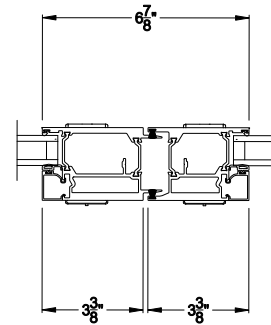

VUE COLLECTION MULTI-SLIDE PATIO DOOR (4701)
Vertical Section - with T-track sill - 1 or Bi-parting 2 Panel Door

Square Bead ES Glass Square Bead Beveled Bead Narrow Bead

VUE COLLECTION MULTI-SLIDE PATIO DOOR (4701)
Vertical Section - with Drainage T-track sill - 1 or Bi-parting 2 Panel Door

Note: All dimensions are approximate. Weather Shield reserves the right to change specifications without notice.

Weather Shield™

VUE Collection

Multi-Slide Doors

CROSS SECTION DETAILS

VUE COLLECTION MULTI-SLIDE PATIO DOOR (4701)
Horizontal Section - Bi-parting stiles

VUE COLLECTION MULTI-SLIDE PATIO DOOR (4701)
Horizontal Pocket Section - 1 or Bi-parting 2 Panel Door

Square Bead

Beveled Bead

Narrow Bead

ES Glass Square Bead

Note: All dimensions are approximate. Weather Shield reserves the right to change specifications without notice.