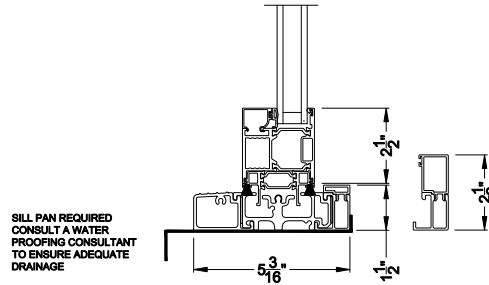

Weather Shield™

VUE Collection

Multi-Slide Doors

CROSS SECTION DETAILS

VUE COLLECTION MULTI-SLIDE PATIO DOOR (4701)
Vertical Section - with Sill Riser - 1 or Bi-parting 2 Panel Door

VUE COLLECTION MULTI-SLIDE PATIO DOOR (4701)
Vertical Section - Standard Sill - 1 or Bi-parting 2 Panel Door

VUE COLLECTION MULTI-SLIDE PATIO DOOR (4701)
Vertical Section - with T-track sill - 1 or Bi-parting 2 Panel Door

Square Bead ES Glass Square Bead Beveled Bead Narrow Bead

VUE COLLECTION MULTI-SLIDE PATIO DOOR (4701)
Vertical Section - with Drainage T-track sill - 1 or Bi-parting 2 Panel Door

Note: All dimensions are approximate. Weather Shield reserves the right to change specifications without notice.

Weather Shield™

VUE Collection

Multi-Slide Doors

CROSS SECTION DETAILS

VUE COLLECTION MULTI-SLIDE PATIO DOOR (4701)
Horizontal Section - Bi-parting stiles