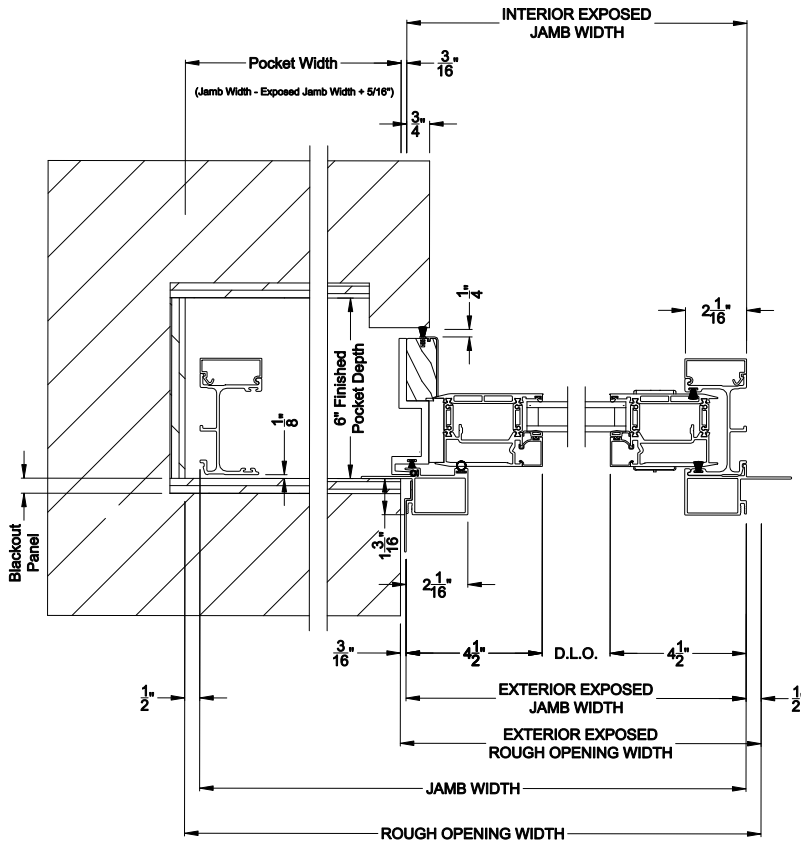

Weather Shield™

VUE Collection

Multi-Slide Doors

CROSS SECTION DETAILS

VUE COLLECTION MULTI-SLIDE PATIO DOOR (4701)
Vertical Section - with Sill Riser - 1 or Bi-parting 2 Panel Door

VUE COLLECTION MULTI-SLIDE PATIO DOOR (4701)
Vertical Section - Standard Sill - 1 or Bi-parting 2 Panel Door

VUE COLLECTION MULTI-SLIDE PATIO DOOR (4701)
Vertical Section - with T-track sill - 1 or Bi-parting 2 Panel Door

Square Bead ES Glass Square Bead Beveled Bead Narrow Bead

VUE COLLECTION MULTI-SLIDE PATIO DOOR (4701)
Vertical Section - with Drainage T-track sill - 1 or Bi-parting 2 Panel Door

Note: All dimensions are approximate. Weather Shield reserves the right to change specifications without notice.

Weather Shield™

VUE Collection

Multi-Slide Doors

CROSS SECTION DETAILS

VUE COLLECTION MULTI-SLIDE PATIO DOOR (4701)
Horizontal Section - Bi-parting stiles

VUE COLLECTION MULTI-SLIDE PATIO DOOR (4701)
Horizontal Pocket Section - 1 or Bi-parting 2 Panel Door

Square Bead

Beveled Bead

Narrow Bead

ES Glass Square Bead

Note: All dimensions are approximate. Weather Shield reserves the right to change specifications without notice.