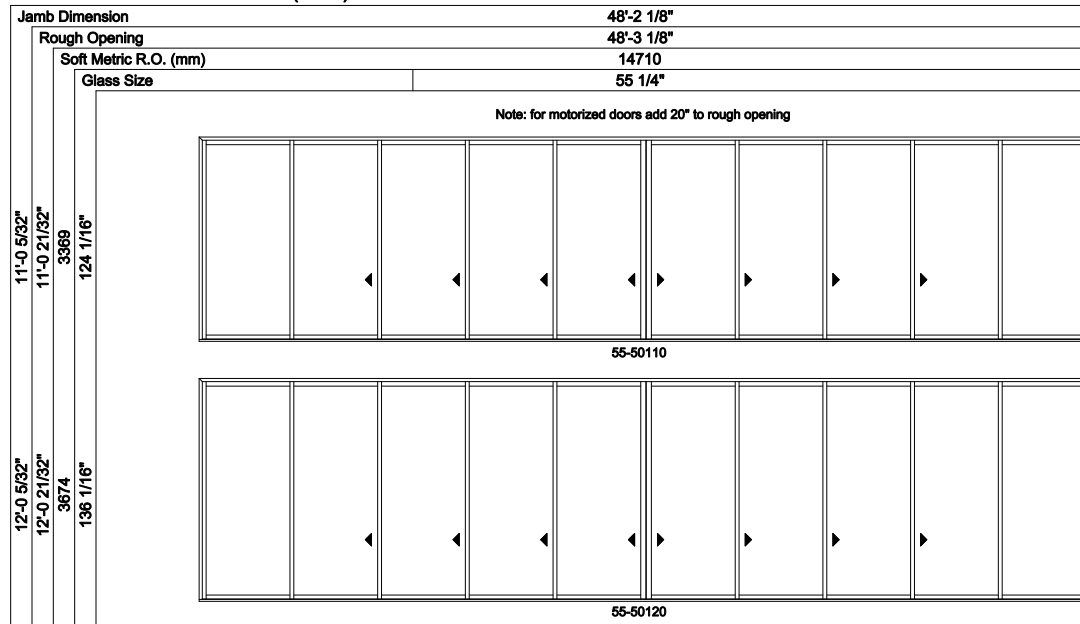

Multi-Slide Doors - 2-1/4" Panel (4701) 5L5R Panel