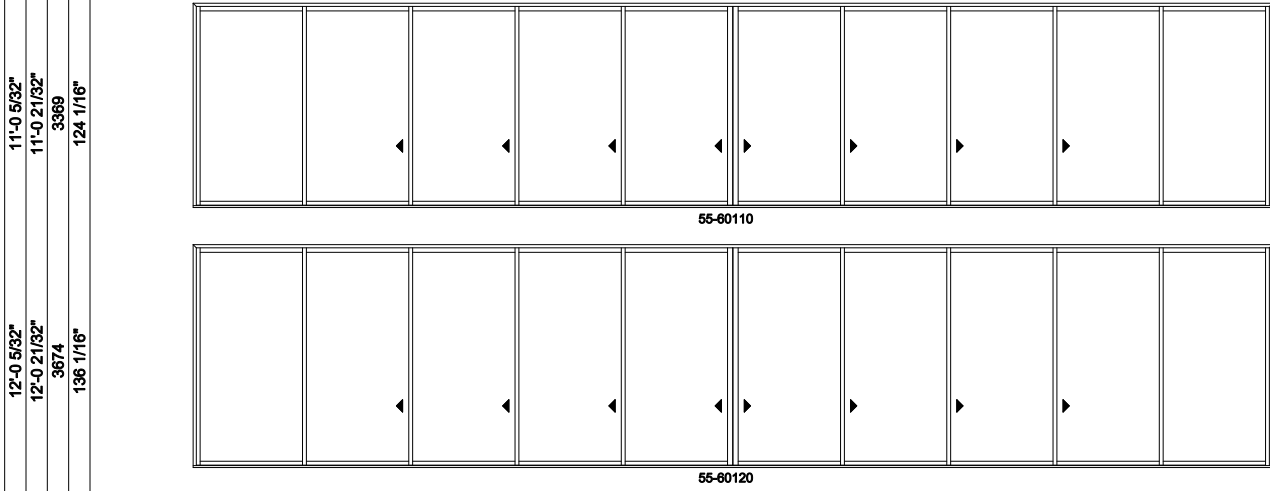

Multi-Slide Doors - 2-1/4" Panel (4701) 5L5R Panel

Jamb Dimension	58'-2 1/8"
Rough Opening	58'-3 1/8"
Soft Metric R.O. (mm)	17758
Glass Size	67 1/4"

Note: for motorized doors add 20" to rough opening