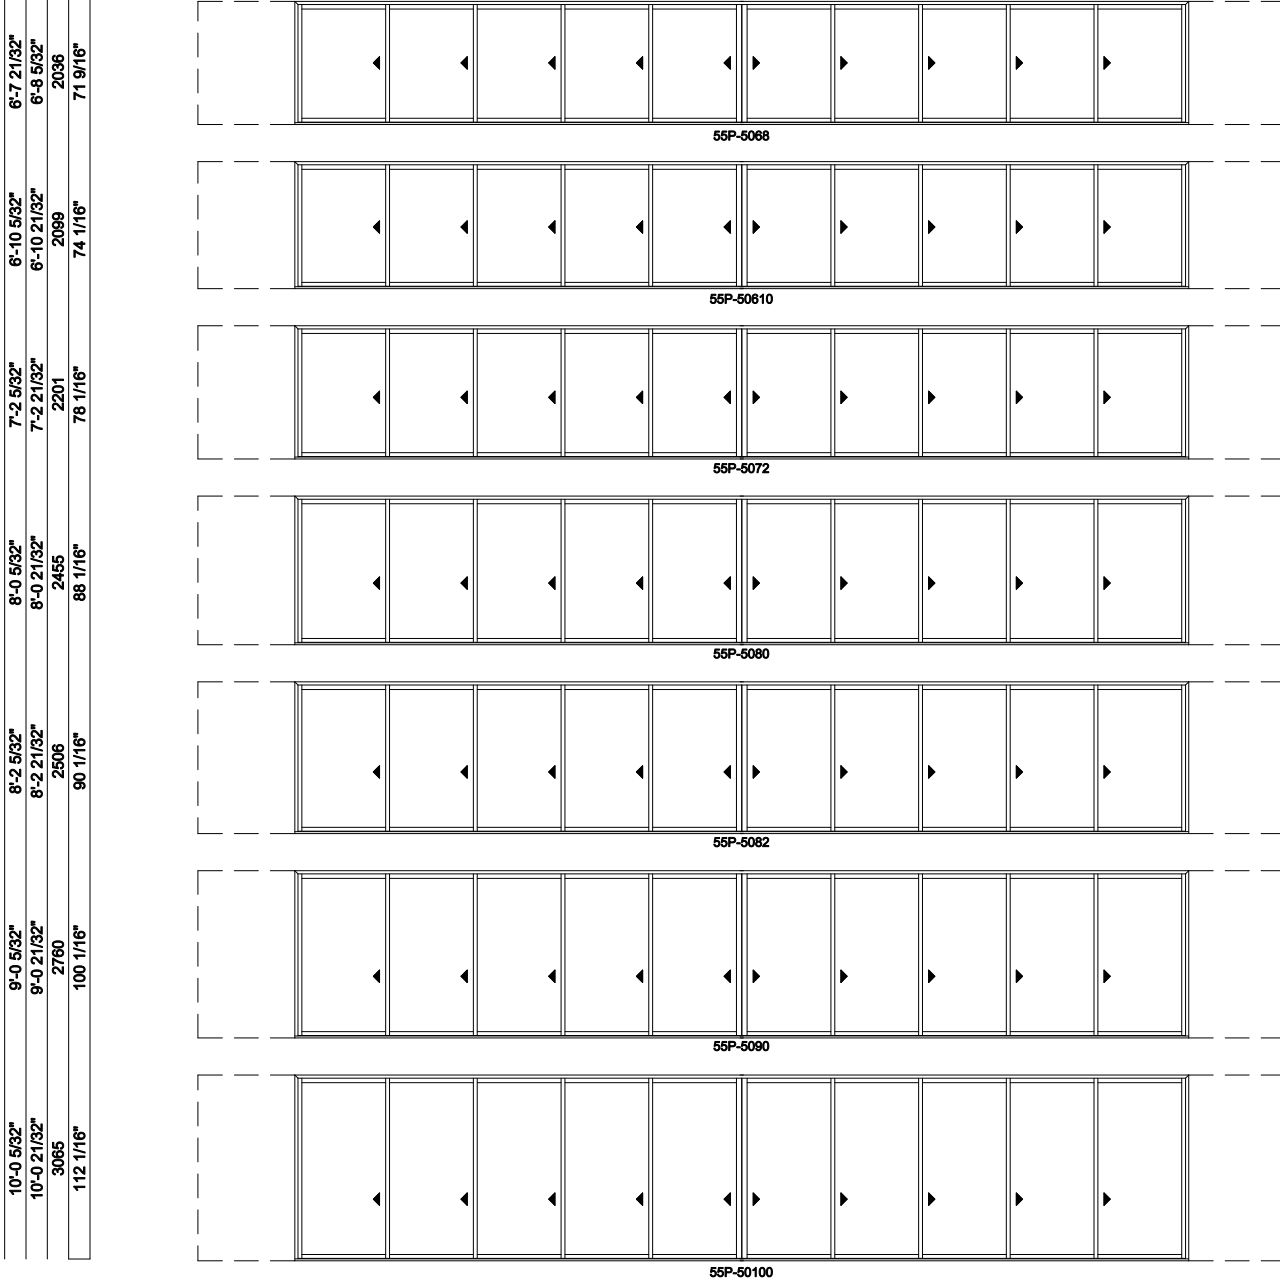

Multi-Slide Doors - 2-1/4" Panel (4701) 5L5R Panel Pocket

Exposed Jamb Width	48'-2 3/32"
Exposed RO Width	48'-2 15/32"
Pocket Width	5'-3"
Jamb Dimension	58'-7 15/32"
Rough Opening	58'-8 15/32"
Soft Metric R.O. (mm)	17894
Glass Size	55 1/4"

Pocket Depth - 17"

Note: for motorized doors add 20" to rough opening