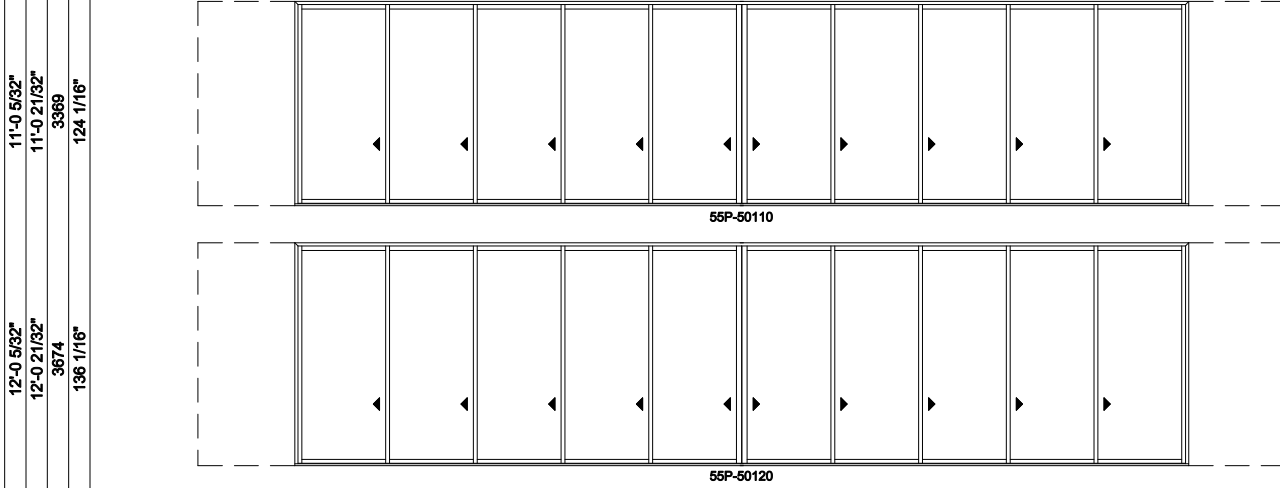

Multi-Slide Doors - 2-1/4" Panel (4701) 5L5R Panel Pocket

Exposed Jamb Width	48'-2 3/32"
Exposed RO Width	48'-2 15/32"
Pocket Width	5'-3"
Jamb Dimension	58'-7 15/32"
Rough Opening	58'-8 15/32"
Soft Metric R.O. (mm)	17894
Glass Size	55 1/4"

Pocket Depth - 17" Note: for motorized doors add 20" to rough opening