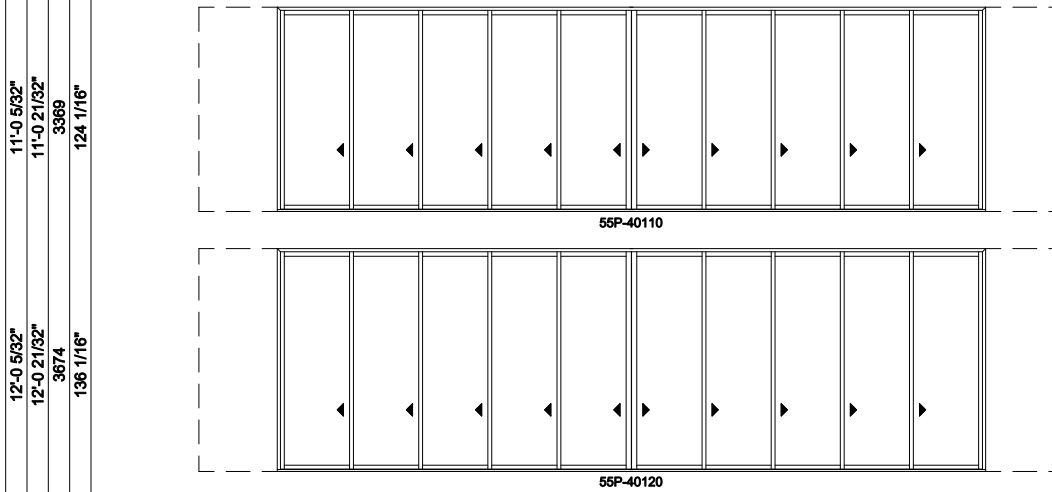

Multi-Slide Doors - 2-1/4" Panel (4701) 5L5R Panel Pocket

Exposed Jamb Width	38'-2 3/32"
Exposed RO Width	38'-2 15/32"
Pocket Width	4'-3"
Jamb Dimension	46'-7 15/32"
Rough Opening	46'-8 15/32"
Soft Metric R.O. (mm)	14236
Glass Size	43 1/4"

Pocket Depth - 17"   Note: for motorized doors add 20" to rough opening