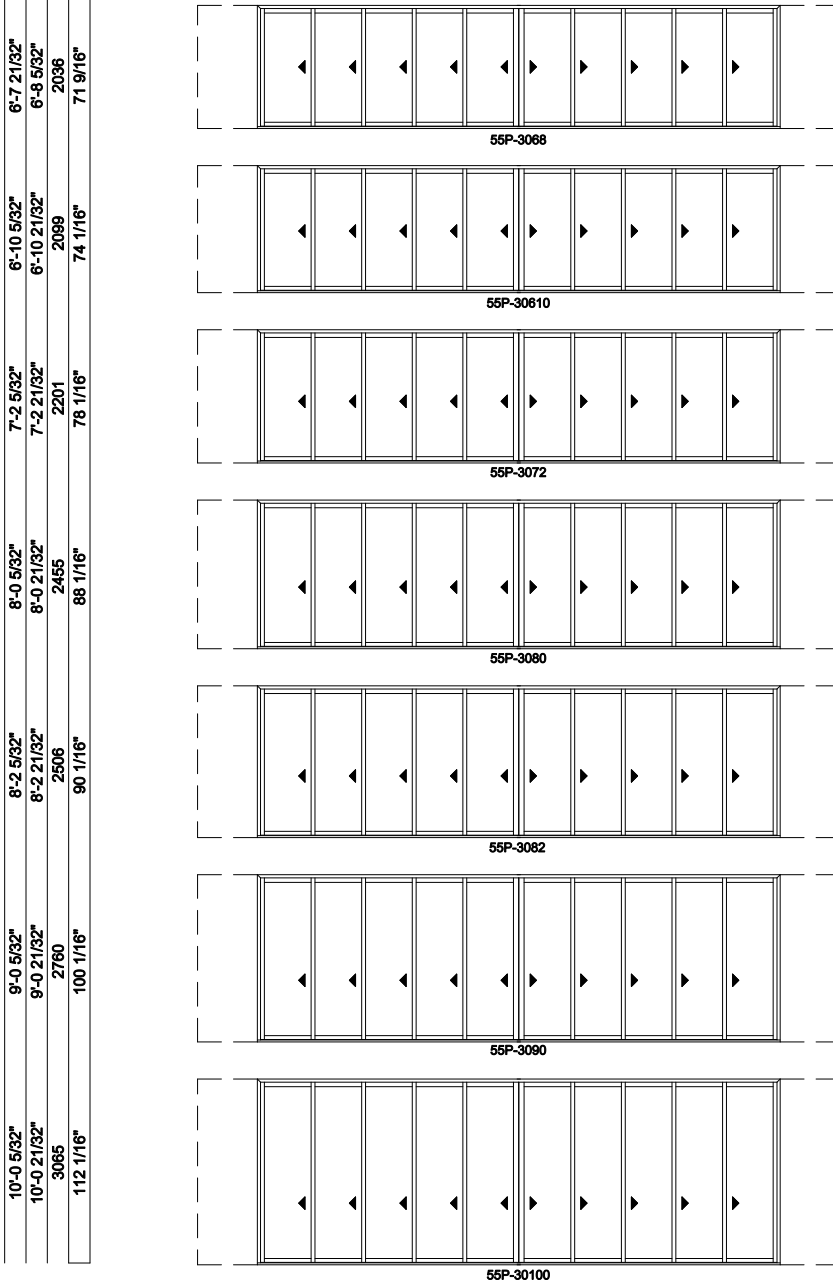

Multi-Slide Doors - 2-1/4" Panel (4701) 5L5R Panel Pocket

Exposed Jamb Width	28'-2 3/32"
Exposed RO Width	28'-2 15/32"
Pocket Width	3'-3"
Jamb Dimension	34'-7 15/32"
Rough Opening	34'-8 15/32"
Soft Metric R.O. (mm)	10578
Glass Size	31 1/4"

Pocket Depth - 17"   Note: for motorized doors add 20" to rough opening