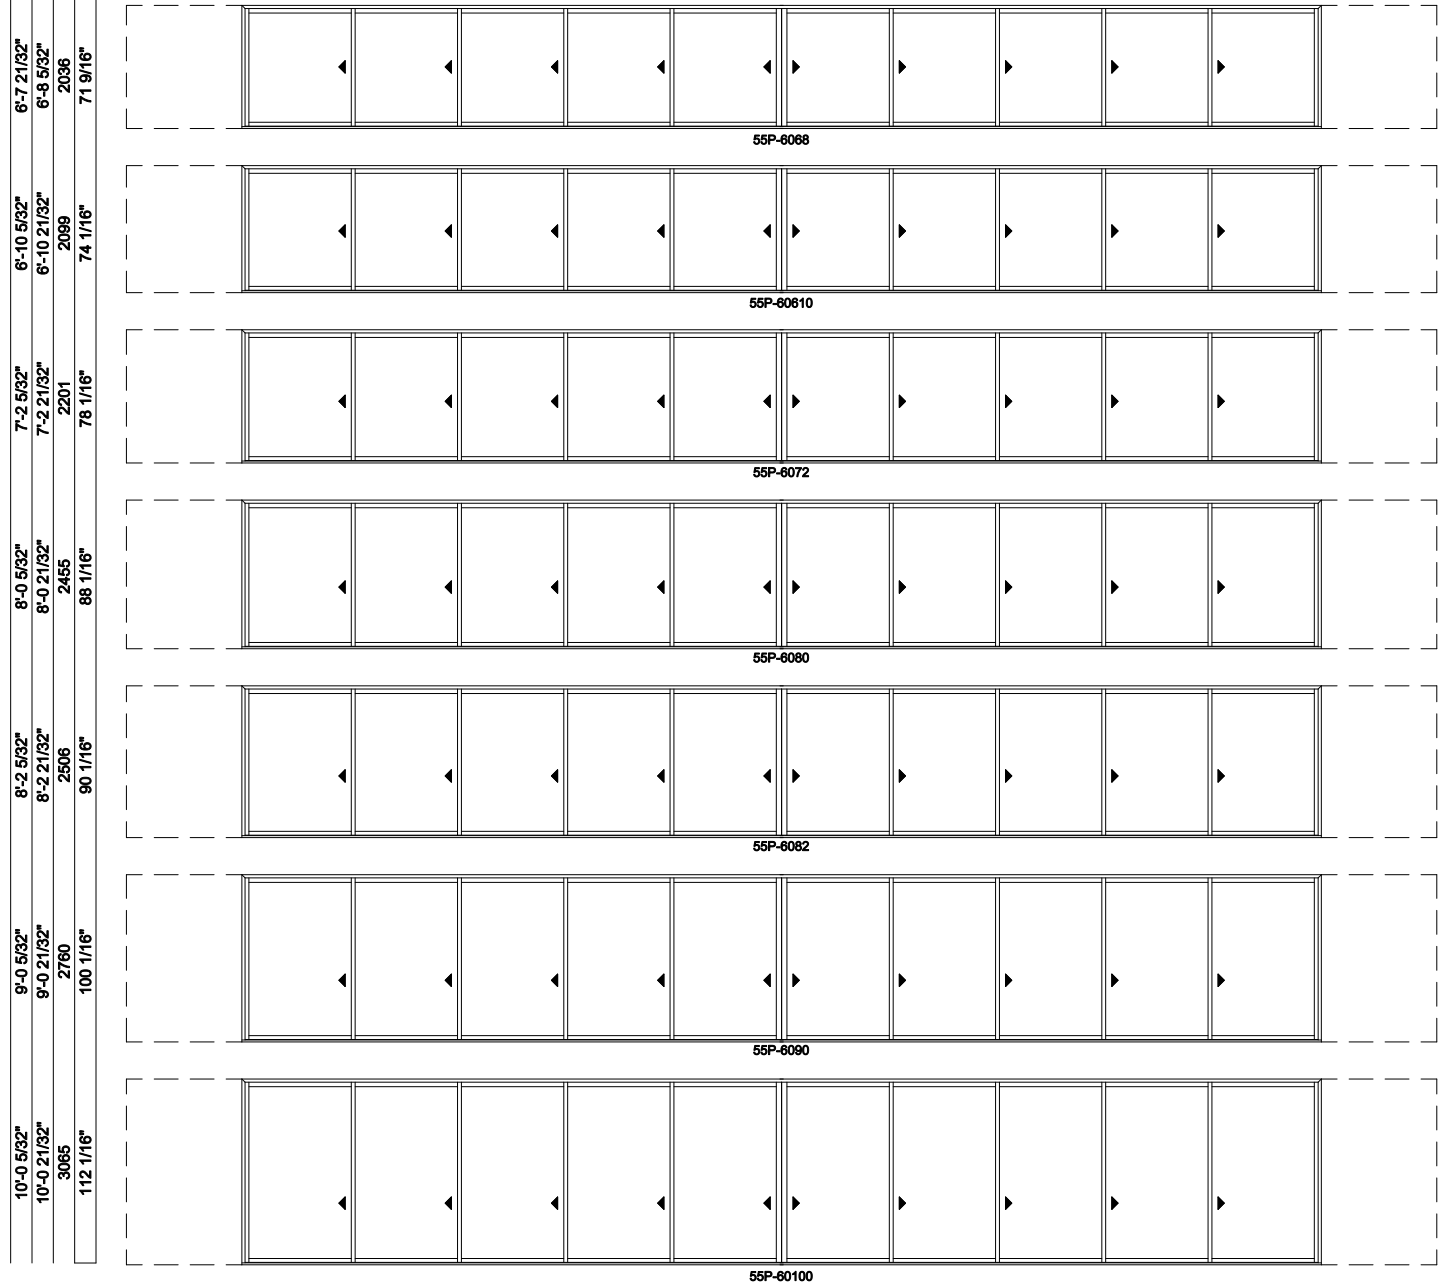

Multi-Slide Doors - 2-1/4" Panel (4701) 5L5R Panel Pocket

Exposed Jamb Width	58'-2 3/32"
Exposed RO Width	58'-2 15/32"
Pocket Width	6'-3"
Jamb Dimension	70'-7 15/32"
Rough Opening	70'-8 15/32"
Soft Metric R.O. (mm)	21551
Glass Size	67 1/4"

Pocket Depth - 17"

Note: for motorized doors add 20" to rough opening