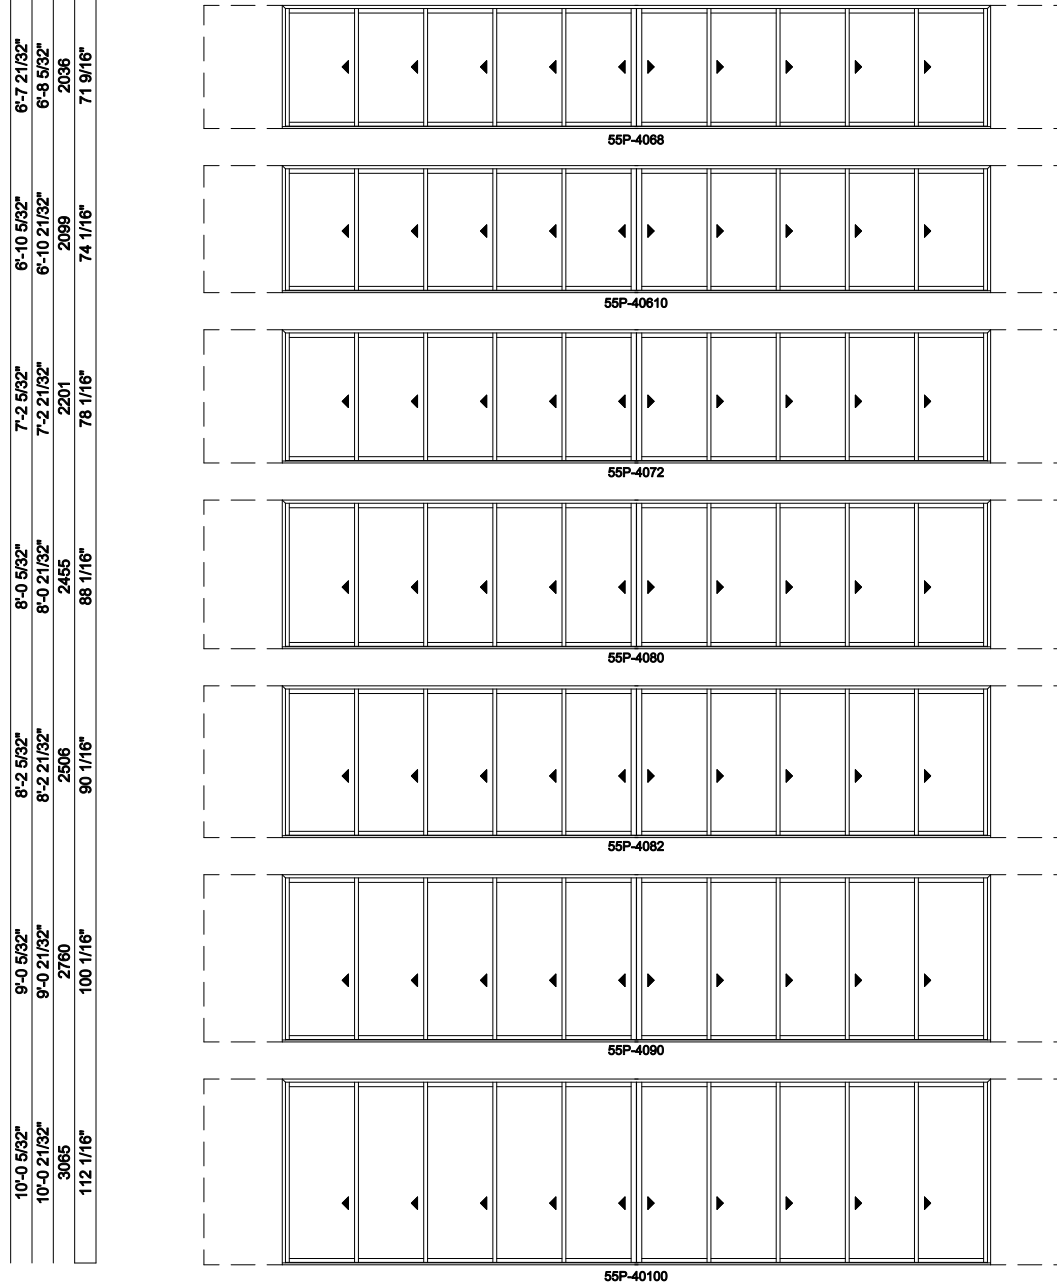

Multi-Slide Doors - 2-1/4" Panel (4701) 5L5R Panel Pocket

Exposed Jamb Width	38'-2 3/32"
Exposed RO Width	38'-2 15/32"
Pocket Width	4'-3"
Jamb Dimension	46'-7 15/32"
Rough Opening	46'-8 15/32"
Soft Metric R.O. (mm)	14236
Glass Size	43 1/4"

Pocket Depth - 17"

Note: for motorized doors add 20" to rough opening