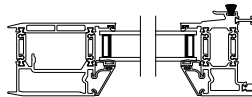

Beveled Bead