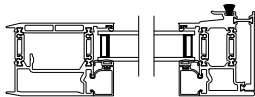

Square Bead