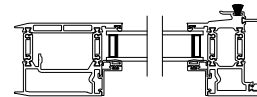

#### VUE COLLECTION MULTI-SLIDE PATIO DOOR (4701)

Horizontal Section - 2 Panel Door  
Shown with optional Center screen

Square Bead

Beveled Bead

Narrow Bead

Note: All dimensions are approximate. Weather Shield reserves the right to change specifications without notice.