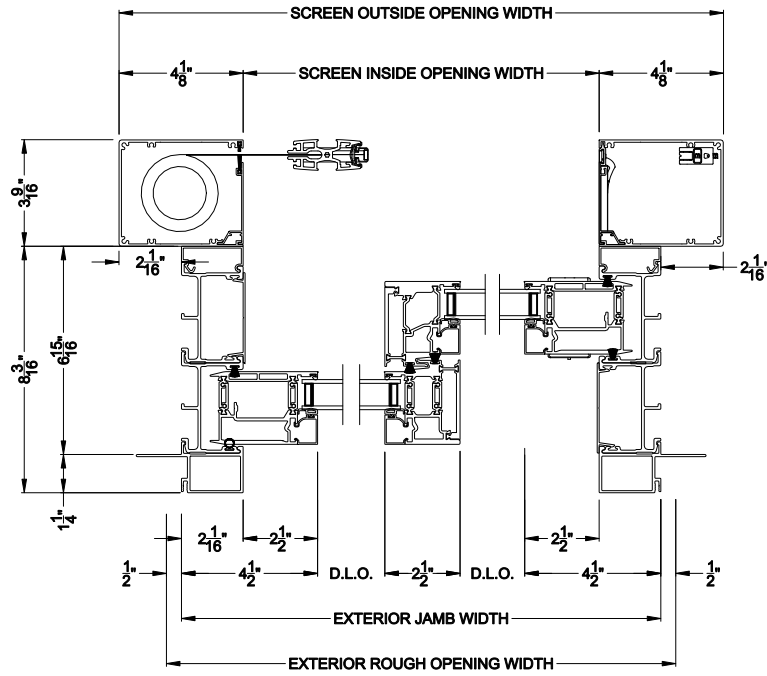

### VUE COLLECTION MULTI-SLIDE PATIO DOOR (4701)

Vertical Section - Standard Sill - 2 or Bi-parting 4 Panel Door  
Shown with optional Center screen - flush mounted

### VUE COLLECTION MULTI-SLIDE PATIO DOOR (4701)

Vertical Section - with Sill Riser - 2 or Bi-parting 4 Panel Door  
Shown with optional Center screen - flush mounted

Note: All dimensions are approximate. Weather Shield reserves the right to change specifications without notice.