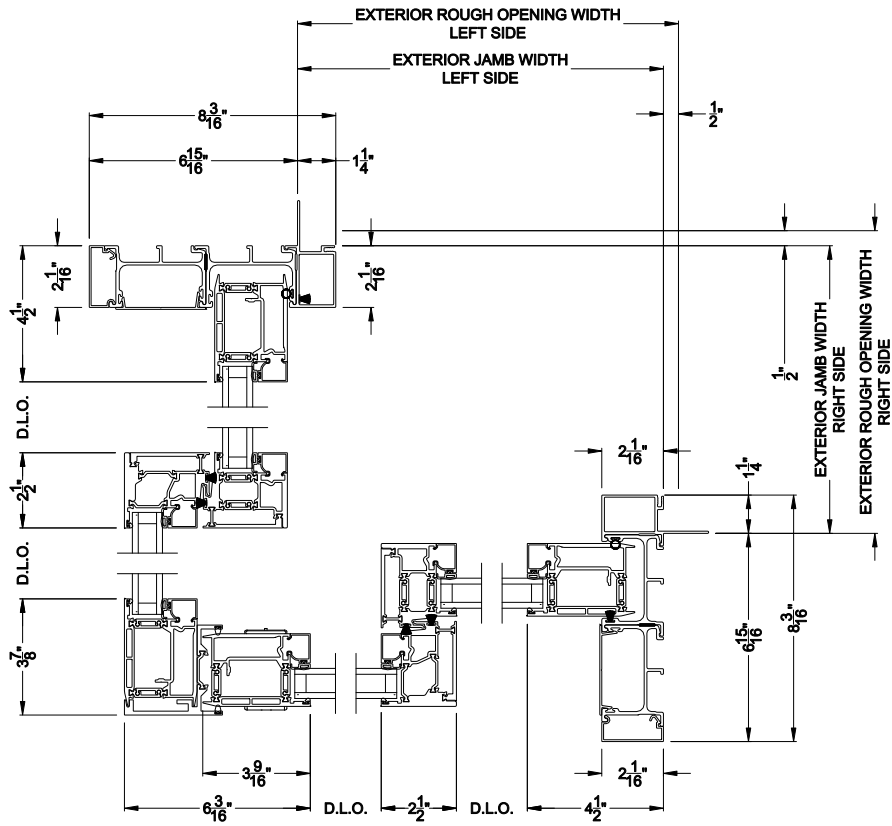

VUE COLLECTION MULTI-SLIDE PATIO DOOR (4701)
Horizontal Section - 2L2R Panel Inside Corner Door

Note: All dimensions are approximate. Weather Shield reserves the right to change specifications without notice.