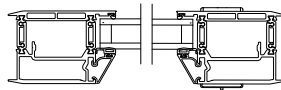

Square Bead ES Glass Square Bead Beveled Bead Narrow Bead

Note: All dimensions are approximate. Weather Shield reserves the right to change specifications without notice.

VUE COLLECTION MULTI-SLIDE PATIO DOOR (4701)
Horizontal Section - 2 Panel Door

Square Bead

Beveled Bead

Narrow Bead

ES Glass Square Bead

Note: All dimensions are approximate. Weather Shield reserves the right to change specifications without notice.

Weather Shield™

VUE Collection

Multi-Slide Doors