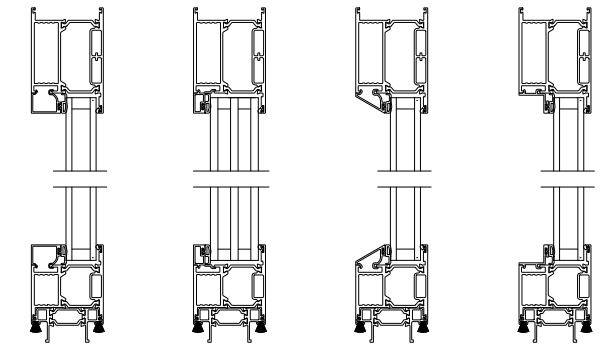

Weather Shield™

VUE Collection

Multi-Slide Doors

CROSS SECTION DETAILS

VUE COLLECTION MULTI-SLIDE PATIO DOOR (4701)
Vertical Section - Standard Sill - 2 or Bi-parting 4 Panel Door

VUE COLLECTION MULTI-SLIDE PATIO DOOR (4701)
Vertical Section - with Sill Riser - 2 or Bi-parting 4 Panel Door

VUE COLLECTION MULTI-SLIDE PATIO DOOR (4701)
Vertical Section - with T-track sill - 2 or Bi-parting 4 Panel Door

VUE COLLECTION MULTI-SLIDE PATIO DOOR (4701)
Vertical Section - with Drainage T-track sill - 2 or Bi-parting 4 Panel Door

Square Bead ES Glass Square Bead Beveled Bead Narrow Bead

Note: All dimensions are approximate. Weather Shield reserves the right to change specifications without notice.

VUE COLLECTION MULTI-SLIDE PATIO DOOR (4701)
Horizontal Section - 2 Panel Door

Square Bead

Beveled Bead

Narrow Bead

ES Glass Square Bead

Note: All dimensions are approximate. Weather Shield reserves the right to change specifications without notice.

Weather Shield™

VUE Collection

Multi-Slide Doors