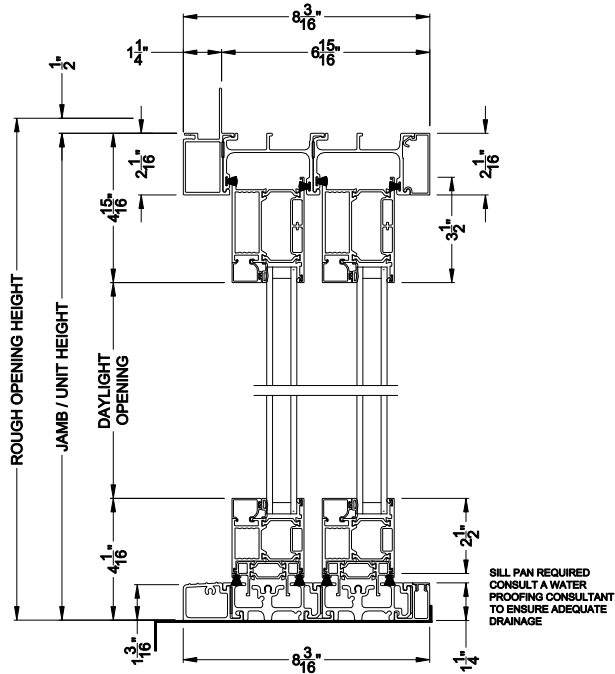

Weather Shield™

VUE Collection

Multi-Slide Doors

CROSS SECTION DETAILS

VUE COLLECTION MULTI-SLIDE PATIO DOOR (4701)
Vertical Section - Standard Sill - 2 or Bi-parting 4 Panel Door

VUE COLLECTION MULTI-SLIDE PATIO DOOR (4701)
Vertical Section - with Sill Riser - 2 or Bi-parting 4 Panel Door

VUE COLLECTION MULTI-SLIDE PATIO DOOR (4701)
Vertical Section - with T-track sill - 2 or Bi-parting 4 Panel Door

VUE COLLECTION MULTI-SLIDE PATIO DOOR (4701)
Vertical Section - with Drainage T-track sill - 2 or Bi-parting 4 Panel Door

Square Bead ES Glass Square Bead Beveled Bead Narrow Bead

Note: All dimensions are approximate. Weather Shield reserves the right to change specifications without notice.

VUE COLLECTION MULTI-SLIDE PATIO DOOR (4701)
Horizontal Section - 2 Panel Door

Square Bead

Beveled Bead

Narrow Bead

ES Glass Square Bead

Note: All dimensions are approximate. Weather Shield reserves the right to change specifications without notice.

Weather Shield™

VUE Collection

Multi-Slide Doors