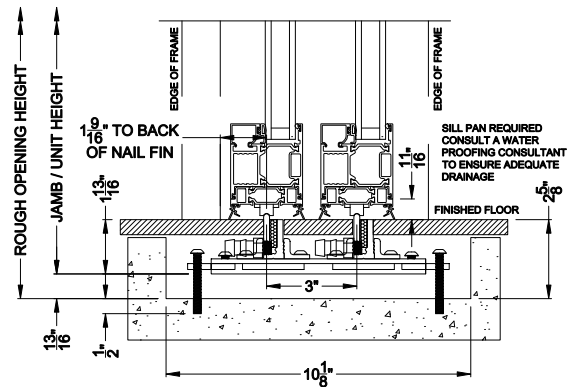

VUE COLLECTION MULTI-SLIDE PATIO DOOR (4701)
Vertical Section - with Drainage T-track sill - 2 or Bi-parting 4 Panel Door