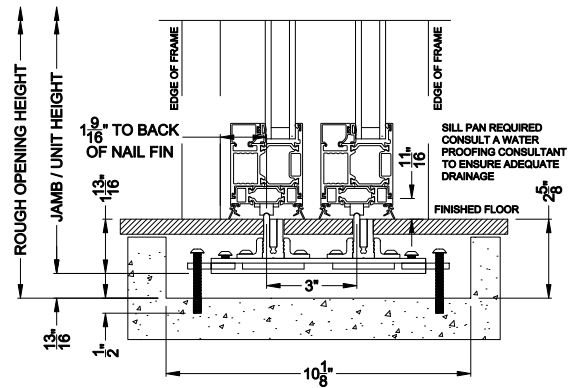

Weather Shield™

VUE Collection

Multi-Slide Doors

CROSS SECTION DETAILS

VUE COLLECTION MULTI-SLIDE PATIO DOOR (4701)
Vertical Section - Standard Sill - 2 or Bi-parting 4 Panel Door

VUE COLLECTION MULTI-SLIDE PATIO DOOR (4701)
Vertical Section - with Sill Riser - 2 or Bi-parting 4 Panel Door

Square Bead ES Glass Square Bead Beveled Bead Narrow Bead

Note: All dimensions are approximate. Weather Shield reserves the right to change specifications without notice.

VUE COLLECTION MULTI-SLIDE PATIO DOOR (4701)
Horizontal Section - 2 Panel Door

Square Bead

Beveled Bead

Narrow Bead

ES Glass Square Bead

Note: All dimensions are approximate. Weather Shield reserves the right to change specifications without notice.

Weather Shield™

VUE Collection

Multi-Slide Doors