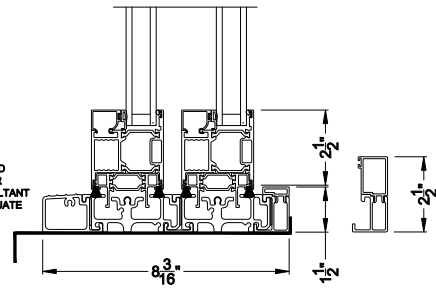

Weather Shield™

VUE Collection

Multi-Slide Doors

CROSS SECTION DETAILS

VUE COLLECTION MULTI-SLIDE PATIO DOOR (4701)
Vertical Section - Standard Sill - 2 or Bi-parting 4 Panel Door

VUE COLLECTION MULTI-SLIDE PATIO DOOR (4701)
Vertical Section - with Sill Riser - 2 or Bi-parting 4 Panel Door

VUE COLLECTION MULTI-SLIDE PATIO DOOR (4701)
Vertical Section - with T-track sill - 2 or Bi-parting 4 Panel Door

VUE COLLECTION MULTI-SLIDE PATIO DOOR (4701)
Vertical Section - with Drainage T-track sill - 2 or Bi-parting 4 Panel Door

Square Bead ES Glass Square Bead Beveled Bead Narrow Bead

Note: All dimensions are approximate. Weather Shield reserves the right to change specifications without notice.

VUE COLLECTION MULTI-SLIDE PATIO DOOR (4701)
Horizontal Section - 2 Panel Door

Square Bead

Beveled Bead

Narrow Bead

ES Glass Square Bead

Note: All dimensions are approximate. Weather Shield reserves the right to change specifications without notice.

Weather Shield™

VUE Collection

Multi-Slide Doors