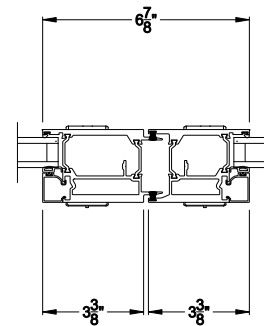

Square Bead

Beveled Bead

Narrow Bead

ES Glass Square Bead

Note: All dimensions are approximate. Weather Shield reserves the right to change specifications without notice.

Weather Shield™

VUE Collection

Multi-Slide Doors

CROSS SECTION DETAILS

VUE COLLECTION MULTI-SLIDE PATIO DOOR (4701)
Horizontal Section - Bi-parting stiles

VUE COLLECTION MULTI-SLIDE PATIO DOOR (4701)
Horizontal Pocket Section - 2 or Bi-parting 4 Panel Door