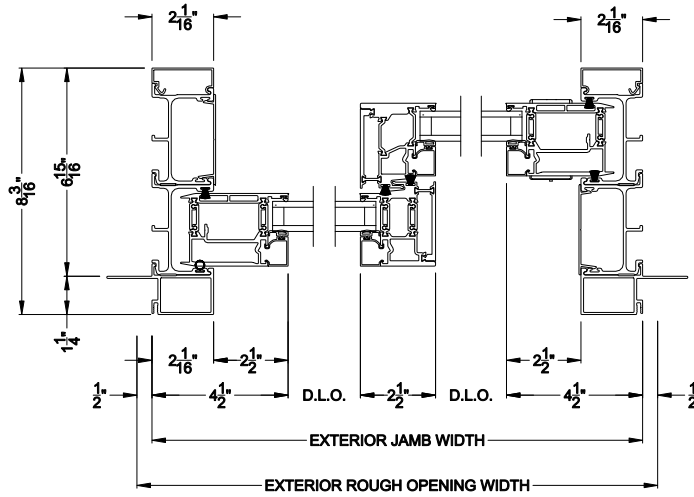

VUE COLLECTION MULTI-SLIDE PATIO DOOR (4701)
Vertical Section - with T-track sill - 2 or Bi-parting 4 Panel Door

VUE COLLECTION MULTI-SLIDE PATIO DOOR (4701)
Vertical Section - with Drainage T-track sill - 2 or Bi-parting 4 Panel Door

Square Bead ES Glass Square Bead Beveled Bead Narrow Bead

Note: All dimensions are approximate. Weather Shield reserves the right to change specifications without notice.

VUE COLLECTION MULTI-SLIDE PATIO DOOR (4701)
Horizontal Section - 2 Panel Door

Square Bead

Beveled Bead

Narrow Bead

ES Glass Square Bead

Note: All dimensions are approximate. Weather Shield reserves the right to change specifications without notice.

Weather Shield™

VUE Collection

Multi-Slide Doors