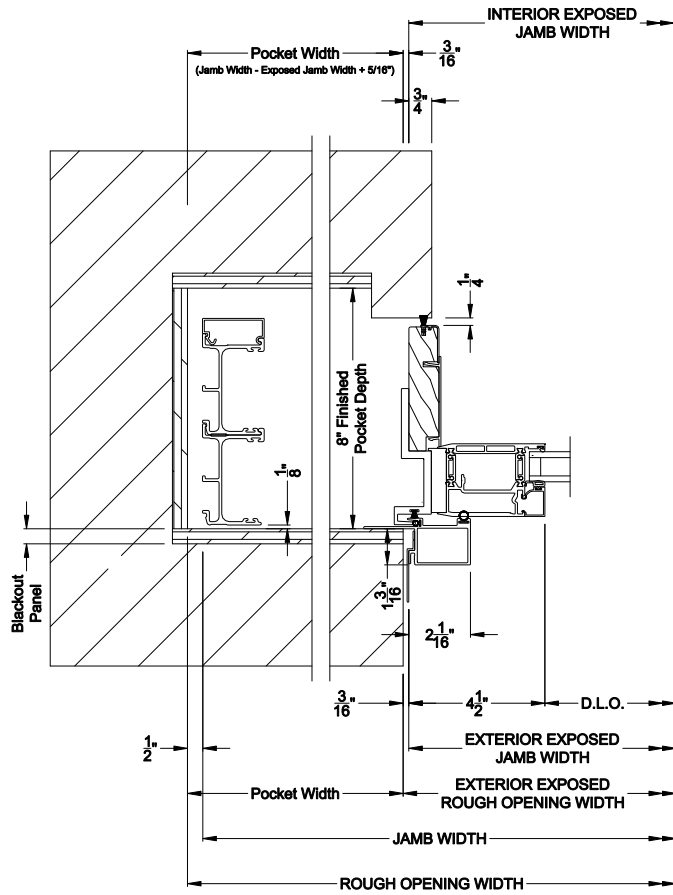

Square Bead

Beveled Bead

Narrow Bead

ES Glass Square Bead

Note: All dimensions are approximate. Weather Shield reserves the right to change specifications without notice.

Weather Shield™

VUE Collection

Multi-Slide Doors

CROSS SECTION DETAILS

VUE COLLECTION MULTI-SLIDE PATIO DOOR (4701)
Horizontal Section - Bi-parting stiles

VUE COLLECTION MULTI-SLIDE PATIO DOOR (4701)
Horizontal Pocket Section - 2 or Bi-parting 4 Panel Door

Note: All dimensions are approximate. Weather Shield reserves the right to change specifications without notice.

VUE COLLECTION MULTI-SLIDE PATIO DOOR (4701)
 Horizontal Section - 2L2R Panel Inside Corner Door

Note: All dimensions are approximate. Weather Shield reserves the right to change specifications without notice.