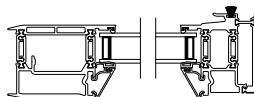

Beveled Bead