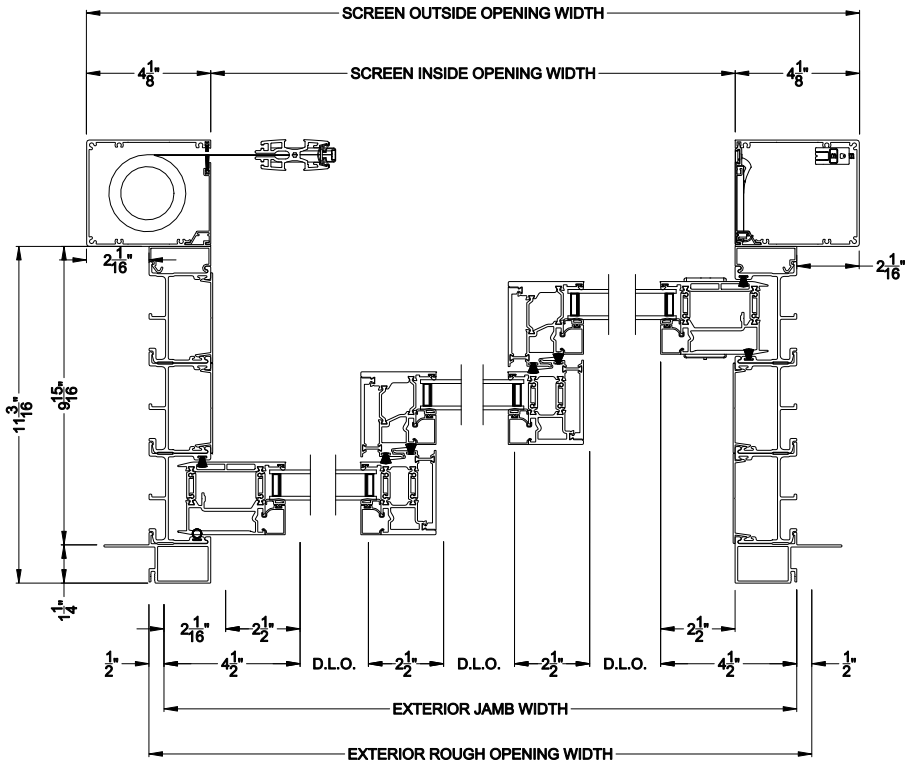

VUE COLLECTION MULTI-SLIDE PATIO DOOR (4701)

Horizontal Section - 3 Panel Door
Shown with optional Center screen

Note: All dimensions are approximate. Weather Shield reserves the right to change specifications without notice.