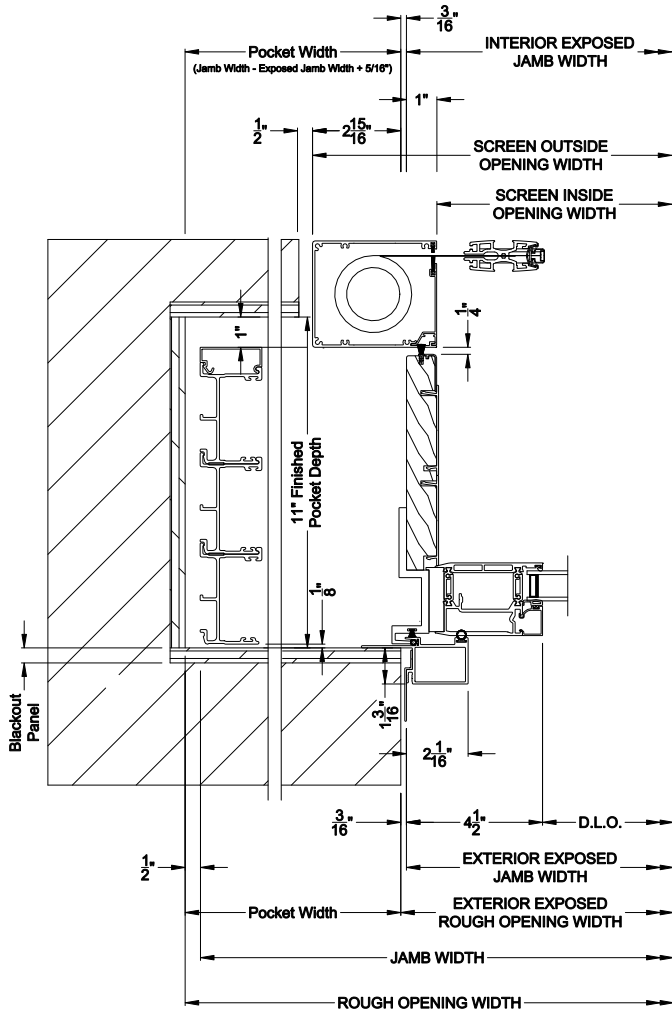

Weather Shield™

VUE Collection

Multi-Slide Doors

CROSS SECTION DETAILS

VUE COLLECTION MULTI-SLIDE PATIO DOOR (4701)
Horizontal Section - Bi-parting stiles

VUE COLLECTION MULTI-SLIDE PATIO DOOR (4701)

Horizontal Section - 3 Panel or Bi-parting 6 Panel Door
Shown with optional Center screen

Note: All dimensions are approximate. Weather Shield reserves the right to change specifications without notice.