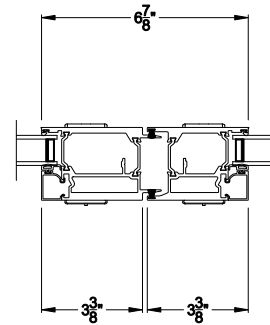

Weather Shield™

VUE Collection

Multi-Slide Doors

CROSS SECTION DETAILS

VUE COLLECTION MULTI-SLIDE PATIO DOOR (4701)
Horizontal Section - Bi-parting stiles

VUE COLLECTION MULTI-SLIDE PATIO DOOR (4701)

Horizontal Section - 3 Panel or Bi-parting 6 Panel Door
Shown with optional Center screen

Note: All dimensions are approximate. Weather Shield reserves the right to change specifications without notice.