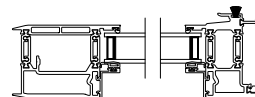

**VUE COLLECTION MULTI-SLIDE PATIO DOOR (4701)**

Horizontal Section - 3 Panel Door  
Shown with optional Center screen

Square Bead

Beveled Bead

Narrow Bead

Note: All dimensions are approximate. Weather Shield reserves the right to change specifications without notice.