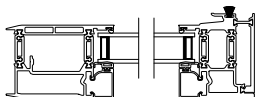

Square Bead