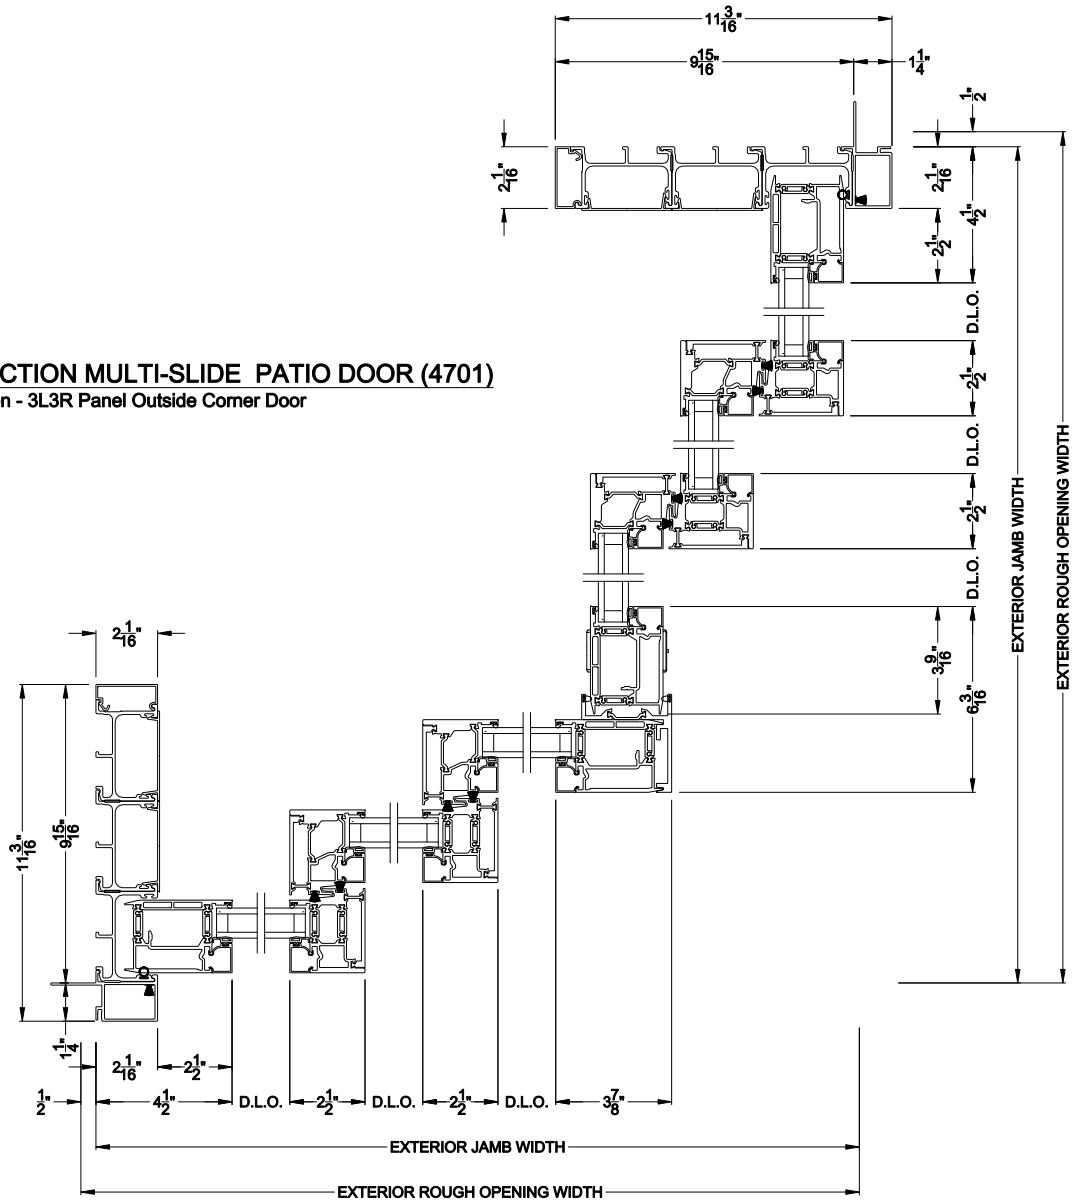

VUE COLLECTION MULTI-SLIDE PATIO DOOR (4701)
Horizontal Section - 3L3R Panel Inside Corner Door

VUE COLLECTION MULTI-SLIDE PATIO DOOR (4701)
Horizontal Section - 3L3R Panel Outside Corner Door

Note: All dimensions are approximate. Weather Shield reserves the right to change specifications without notice.