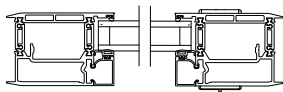

VUE COLLECTION MULTI-SLIDE PATIO DOOR (4701)
Vertical Section - with T-track sill - 3 or Bi-parting 6 Panel Door

VUE COLLECTION MULTI-SLIDE PATIO DOOR (4701)
Vertical Section - with Drainage T-track sill - 3 or Bi-parting 6 Panel Door

Square Bead ES Glass Square Bead Beveled Bead Narrow Bead

Note: All dimensions are approximate. Weather Shield reserves the right to change specifications without notice.

VUE COLLECTION MULTI-SLIDE PATIO DOOR (4701)
Horizontal Section - 3 Panel Door