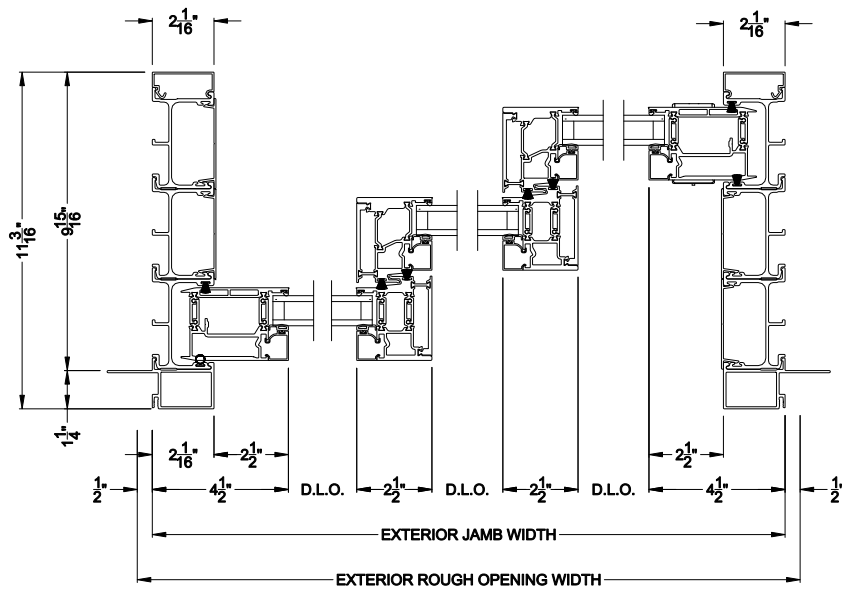

Square Bead ES Glass Square Bead Beveled Bead Narrow Bead

Note: All dimensions are approximate. Weather Shield reserves the right to change specifications without notice.

VUE COLLECTION MULTI-SLIDE PATIO DOOR (4701)
Horizontal Section - 3 Panel Door