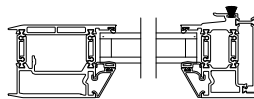

Beveled Bead