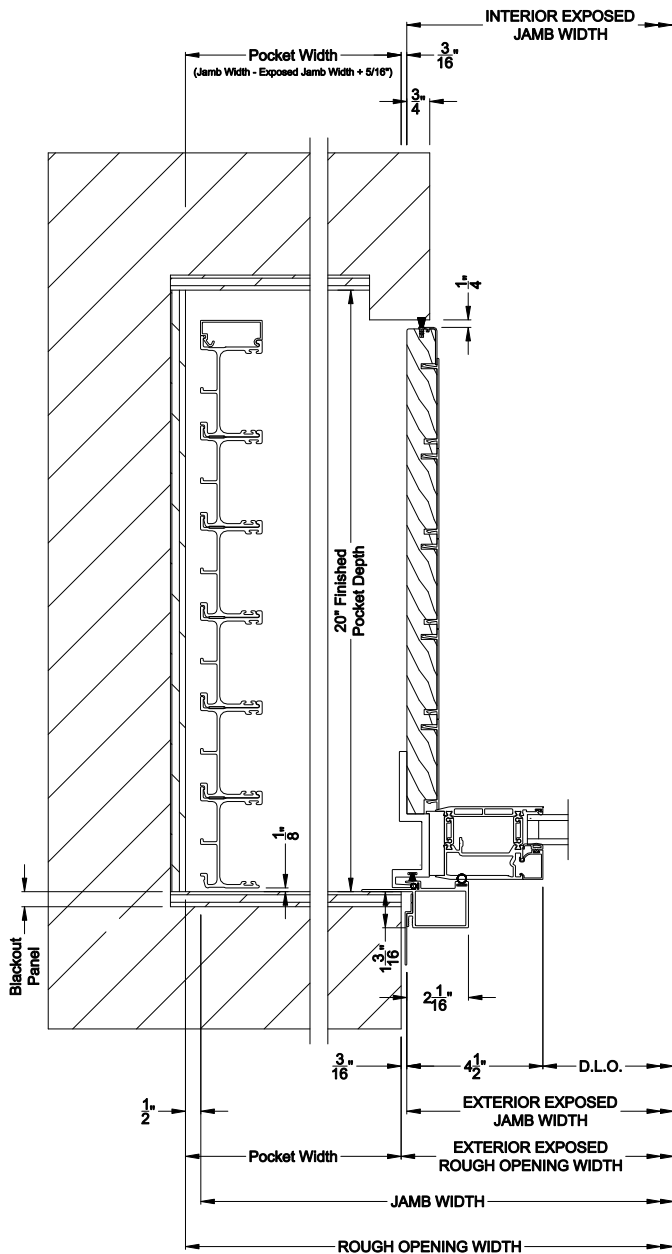

Weather Shield™

VUE Collection

Multi-Slide Doors

CROSS SECTION DETAILS

VUE COLLECTION MULTI-SLIDE PATIO DOOR (4701)
Horizontal Section - 6 Panel Door

Square Bead

Beveled Bead

Narrow Bead

Note: All dimensions are approximate. Weather Shield reserves the right to change specifications without notice.

Weather Shield™

VUE Collection

Multi-Slide Doors

CROSS SECTION DETAILS

VUE COLLECTION MULTI-SLIDE PATIO DOOR (4701)
Horizontal Pocket Section - 6 Panel Single Direction Door