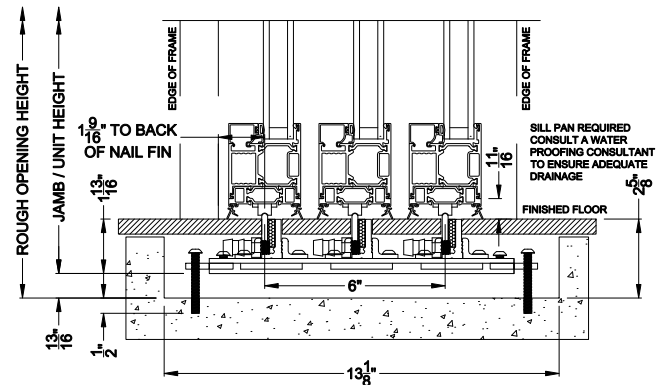

VUE COLLECTION MULTI-SLIDE PATIO DOOR (4701)
Vertical Section - with Drainage T-track sill - 3 or Bi-parting 6 Panel Door