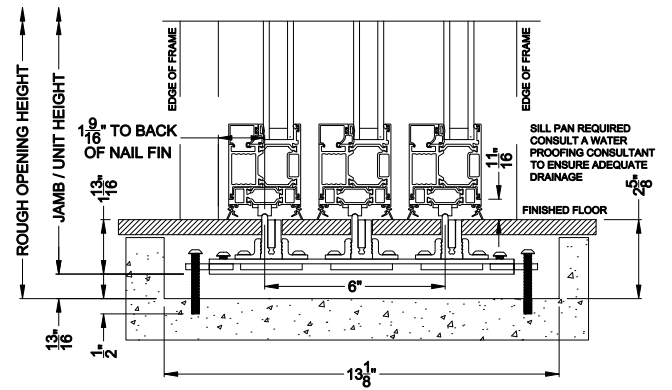

Weather Shield™

VUE Collection

Multi-Slide Doors

CROSS SECTION DETAILS

VUE COLLECTION MULTI-SLIDE PATIO DOOR (4701)
Vertical Section - Standard Sill - 3 or Bi-parting 6 Panel Door

VUE COLLECTION MULTI-SLIDE PATIO DOOR (4701)
Vertical Section - with Sill Riser - 3 or Bi-parting 6 Panel Door