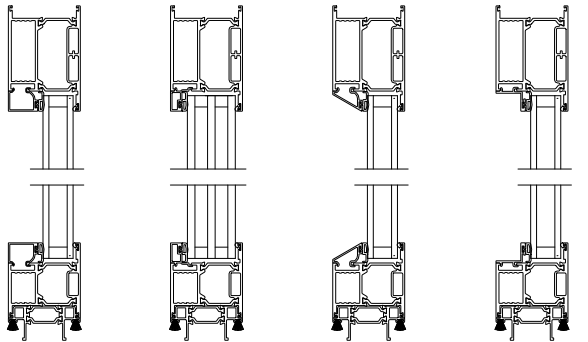

Weather Shield™

VUE Collection

Multi-Slide Doors

CROSS SECTION DETAILS

VUE COLLECTION MULTI-SLIDE PATIO DOOR (4701)
Vertical Section - Standard Sill - 3 or Bi-parting 6 Panel Door

VUE COLLECTION MULTI-SLIDE PATIO DOOR (4701)
Vertical Section - with Sill Riser - 3 or Bi-parting 6 Panel Door

VUE COLLECTION MULTI-SLIDE PATIO DOOR (4701)
Vertical Section - with T-track sill - 3 or Bi-parting 6 Panel Door

VUE COLLECTION MULTI-SLIDE PATIO DOOR (4701)
Vertical Section - with Drainage T-track sill - 3 or Bi-parting 6 Panel Door

Square Bead ES Glass Square Bead Beveled Bead Narrow Bead

Note: All dimensions are approximate. Weather Shield reserves the right to change specifications without notice.

VUE COLLECTION MULTI-SLIDE PATIO DOOR (4701)
Horizontal Section - 3 Panel Door

Square Bead

Beveled Bead

Narrow Bead

ES Glass Square Bead

Note: All dimensions are approximate. Weather Shield reserves the right to change specifications without notice.

Weather Shield™

VUE Collection

Multi-Slide Doors