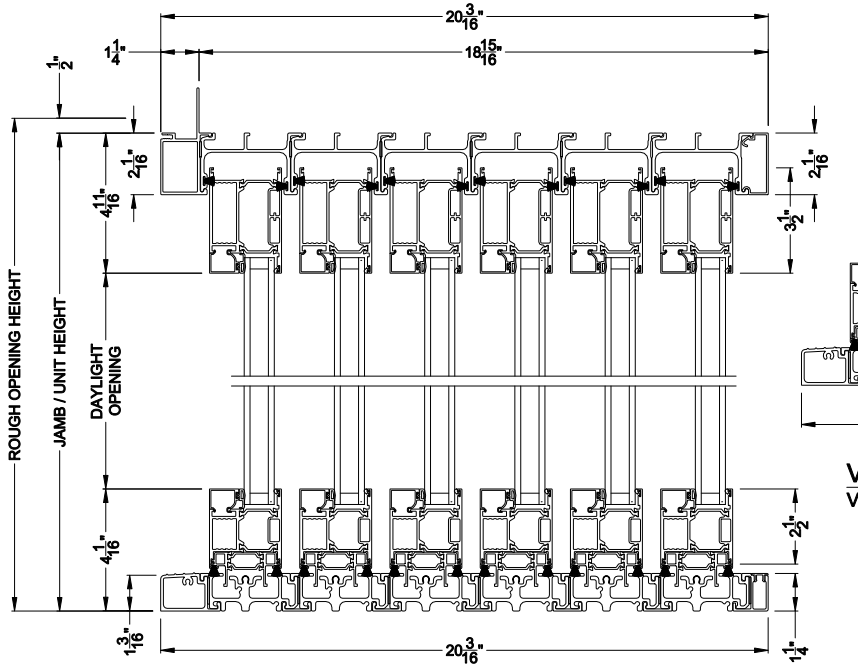

Note: All dimensions are approximate. Weather Shield reserves the right to change specifications without notice.

VUE COLLECTION MULTI-SLIDE PATIO DOOR (4701)
Horizontal Section - 3L3R Panel Outside Corner Door

Note: All dimensions are approximate. Weather Shield reserves the right to change specifications without notice.

Weather Shield™

VUE Collection

Multi-Slide Doors

CROSS SECTION DETAILS

VUE COLLECTION MULTI-SLIDE PATIO DOOR (4701)
Vertical Section - Standard Sill - 6 Panel Single Direction Door