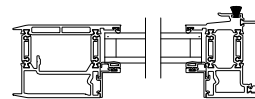

Narrow Bead

Note: All dimensions are approximate. Weather Shield reserves the right to change specifications without notice.