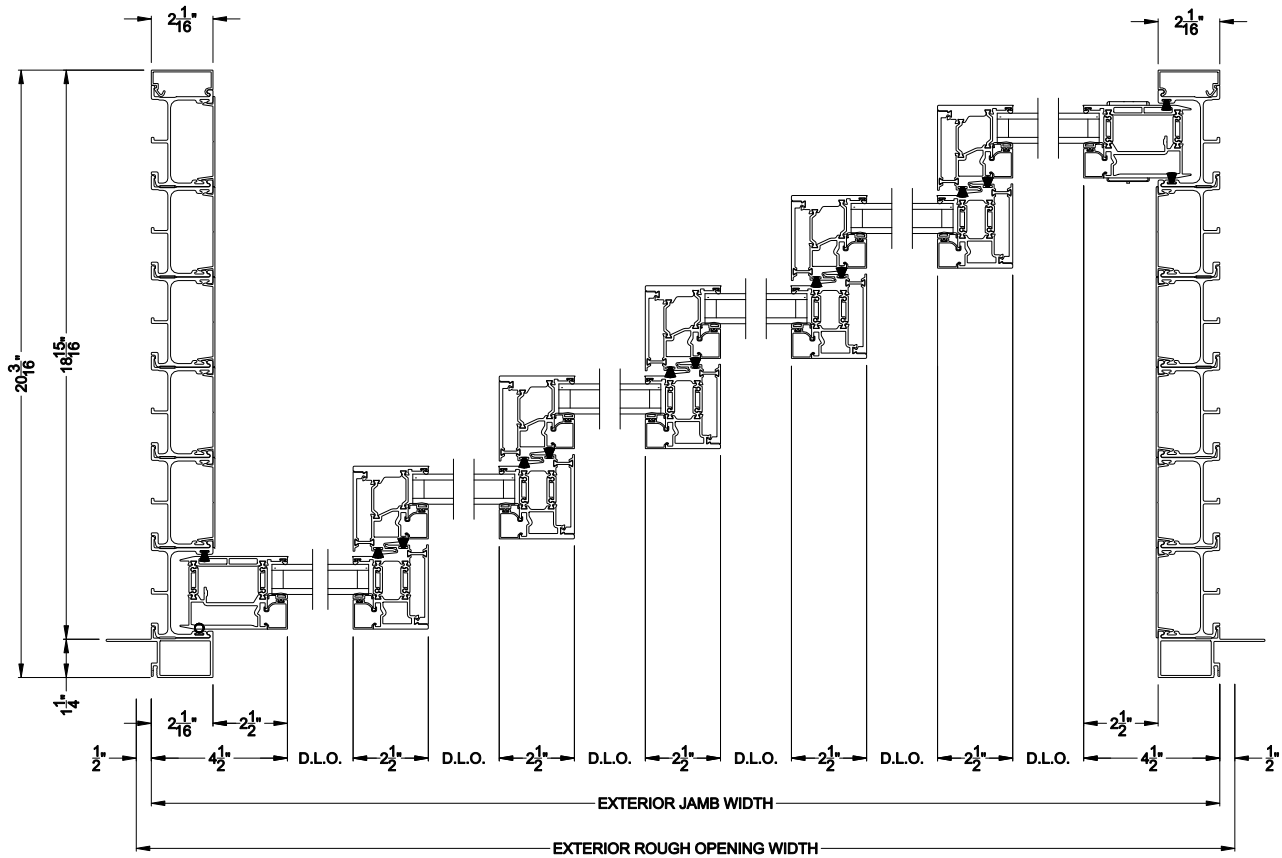

VUE COLLECTION MULTI-SLIDE PATIO DOOR (4701)
Vertical Section - with sill pan

Weather Shield™

VUE Collection

Multi-Slide Doors

CROSS SECTION DETAILS

VUE COLLECTION MULTI-SLIDE PATIO DOOR (4701)
Horizontal Section - 6 Panel Door

Note: All dimensions are approximate. Weather Shield reserves the right to change specifications without notice.