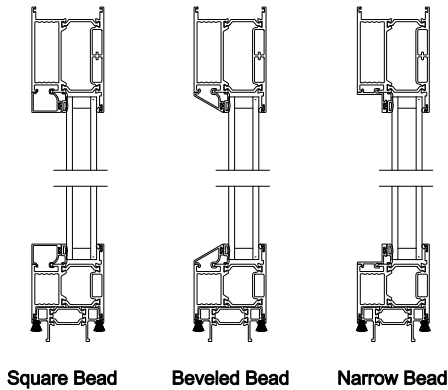

Note: All dimensions are approximate. Weather Shield reserves the right to change specifications without notice.

Weather Shield™

VUE Collection

Multi-Slide Doors

CROSS SECTION DETAILS

VUE COLLECTION MULTI-SLIDE PATIO DOOR (4701)
Vertical Section - Standard Sill - 6 Panel Single Direction Door

VUE COLLECTION MULTI-SLIDE PATIO DOOR (4701)
Vertical Section - with Sill Riser - 6 Panel Single Direction Door

VUE COLLECTION MULTI-SLIDE PATIO DOOR (4701)
Vertical Section - with sill pan

VUE COLLECTION MULTI-SLIDE PATIO DOOR (4701)
Vertical Section - with sill pan