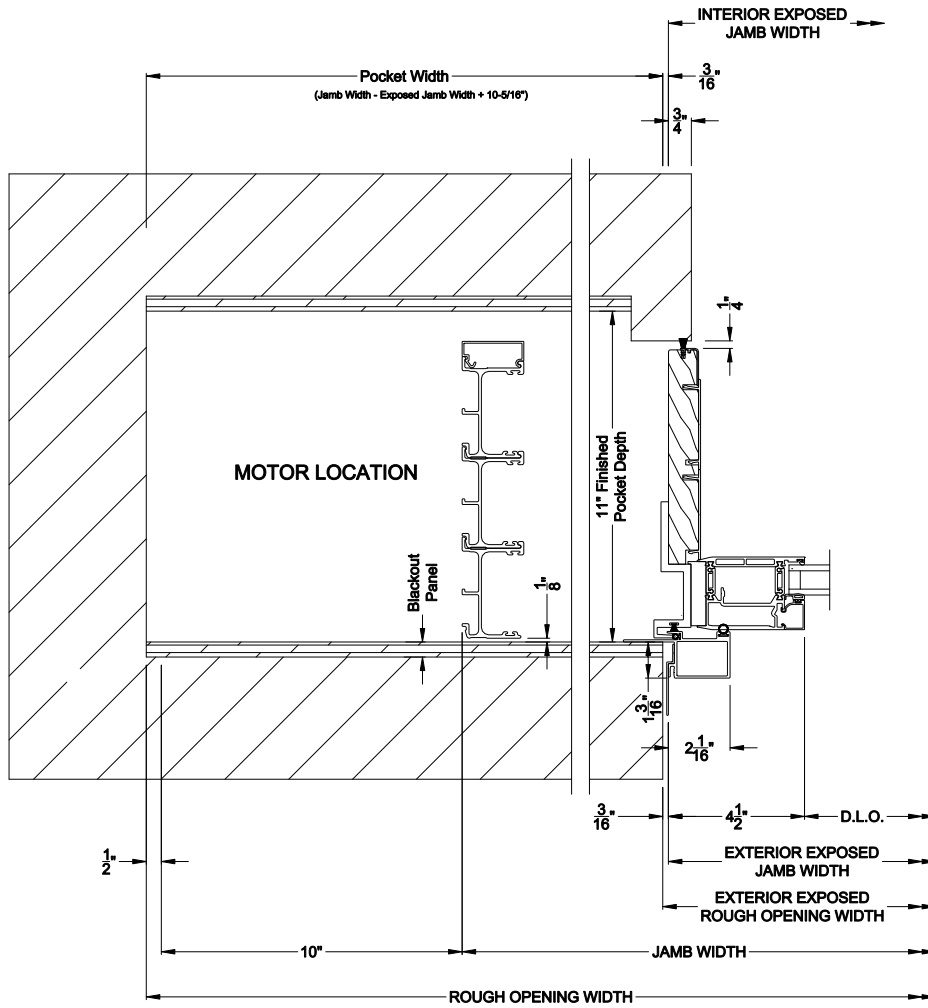

VUE COLLECTION MULTI-SLIDE PATIO DOOR (4701)
Horizontal Section - Bi-parting stiles

VUE COLLECTION MULTI-SLIDE PATIO DOOR (4701)
Horizontal Pocket Section - 3 or Bi-parting 6 Panel Door

Note: All dimensions are approximate. Weather Shield reserves the right to change specifications without notice.