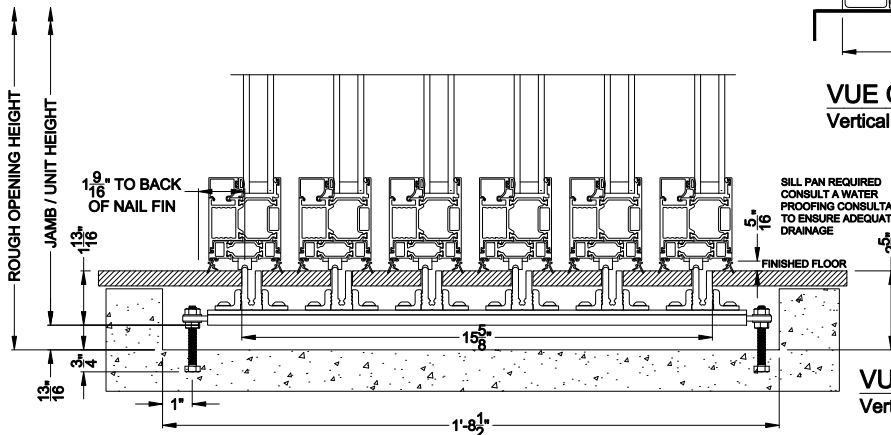

VUE COLLECTION MULTI-SLIDE PATIO DOOR (4701)
Vertical Section - with T-track sill - 6 Panel Door

Note: All dimensions are approximate. Weather Shield reserves the right to change specifications without notice.