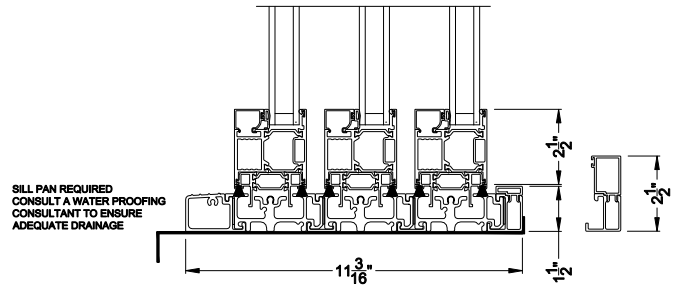

Weather Shield™

VUE Collection

Multi-Slide Doors

CROSS SECTION DETAILS

VUE COLLECTION MULTI-SLIDE PATIO DOOR (4701)
Vertical Section - Standard Sill - 3 or Bi-parting 6 Panel Door

VUE COLLECTION MULTI-SLIDE PATIO DOOR (4701)
Vertical Section - with Sill Riser - 3 or Bi-parting 6 Panel Door

Square Bead ES Glass Square Bead Beveled Bead Narrow Bead

Note: All dimensions are approximate. Weather Shield reserves the right to change specifications without notice.

VUE COLLECTION MULTI-SLIDE PATIO DOOR (4701)
Horizontal Section - 3 Panel Door