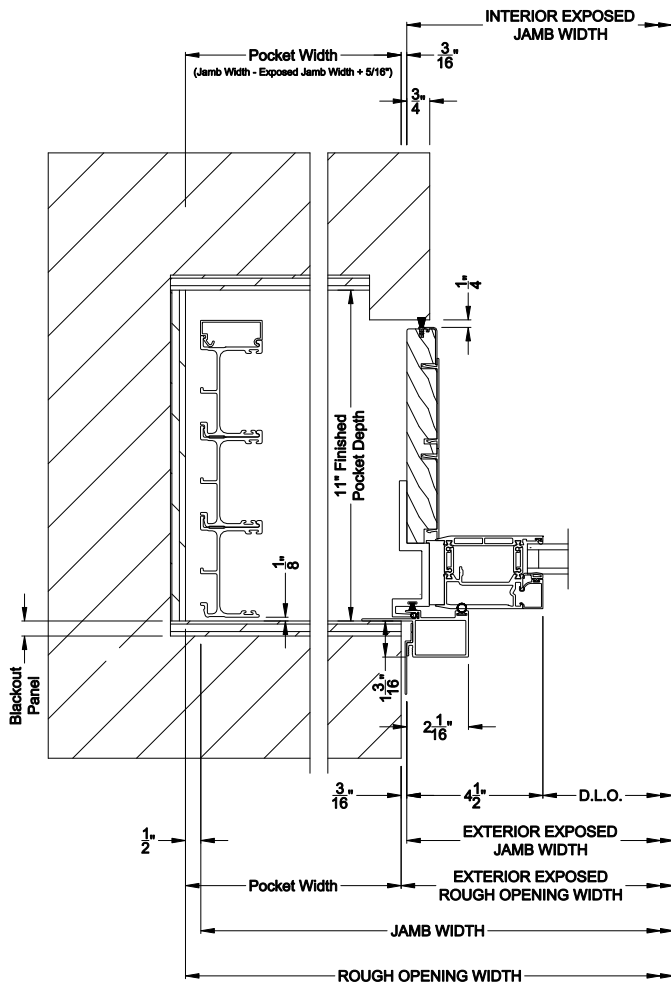

Beveled Bead

ES Glass Square Bead

Weather Shield™

VUE Collection

Multi-Slide Doors

CROSS SECTION DETAILS

Note: All dimensions are approximate. Weather Shield reserves the right to change specifications without notice.