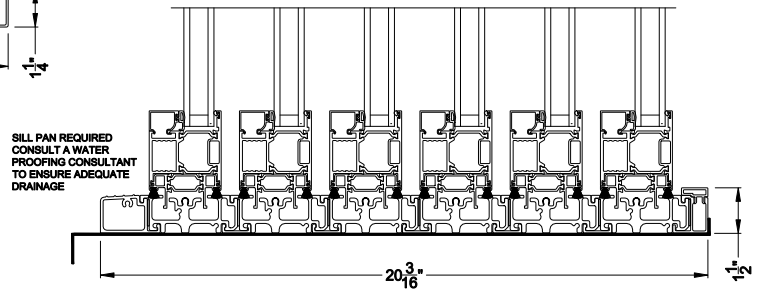

VUE COLLECTION MULTI-SLIDE PATIO DOOR (4701)
Vertical Section - with sill pan