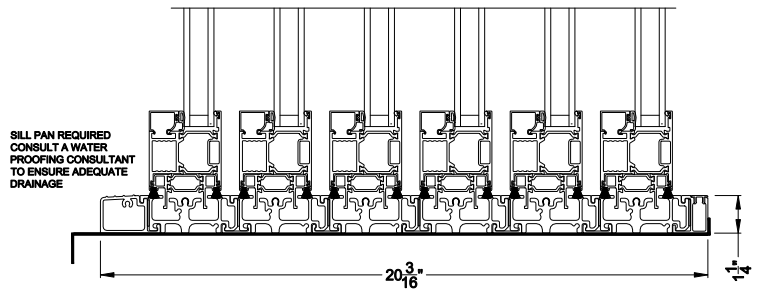

Note: All dimensions are approximate. Weather Shield reserves the right to change specifications without notice.

Weather Shield™

VUE Collection

Multi-Slide Doors

CROSS SECTION DETAILS

VUE COLLECTION MULTI-SLIDE PATIO DOOR (4701)
Vertical Section - Standard Sill - 6 Panel Single Direction Door

VUE COLLECTION MULTI-SLIDE PATIO DOOR (4701)
Vertical Section - with Sill Riser - 6 Panel Single Direction Door

VUE COLLECTION MULTI-SLIDE PATIO DOOR (4701)
Vertical Section - with sill pan

VUE COLLECTION MULTI-SLIDE PATIO DOOR (4701)
Vertical Section - with sill pan