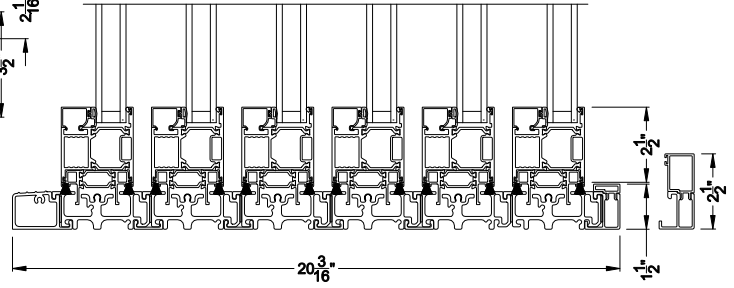

Note: All dimensions are approximate. Weather Shield reserves the right to change specifications without notice.

Weather Shield™

VUE Collection

Multi-Slide Doors

CROSS SECTION DETAILS

VUE COLLECTION MULTI-SLIDE PATIO DOOR (4701)
Vertical Section - Standard Sill - 6 Panel Single Direction Door