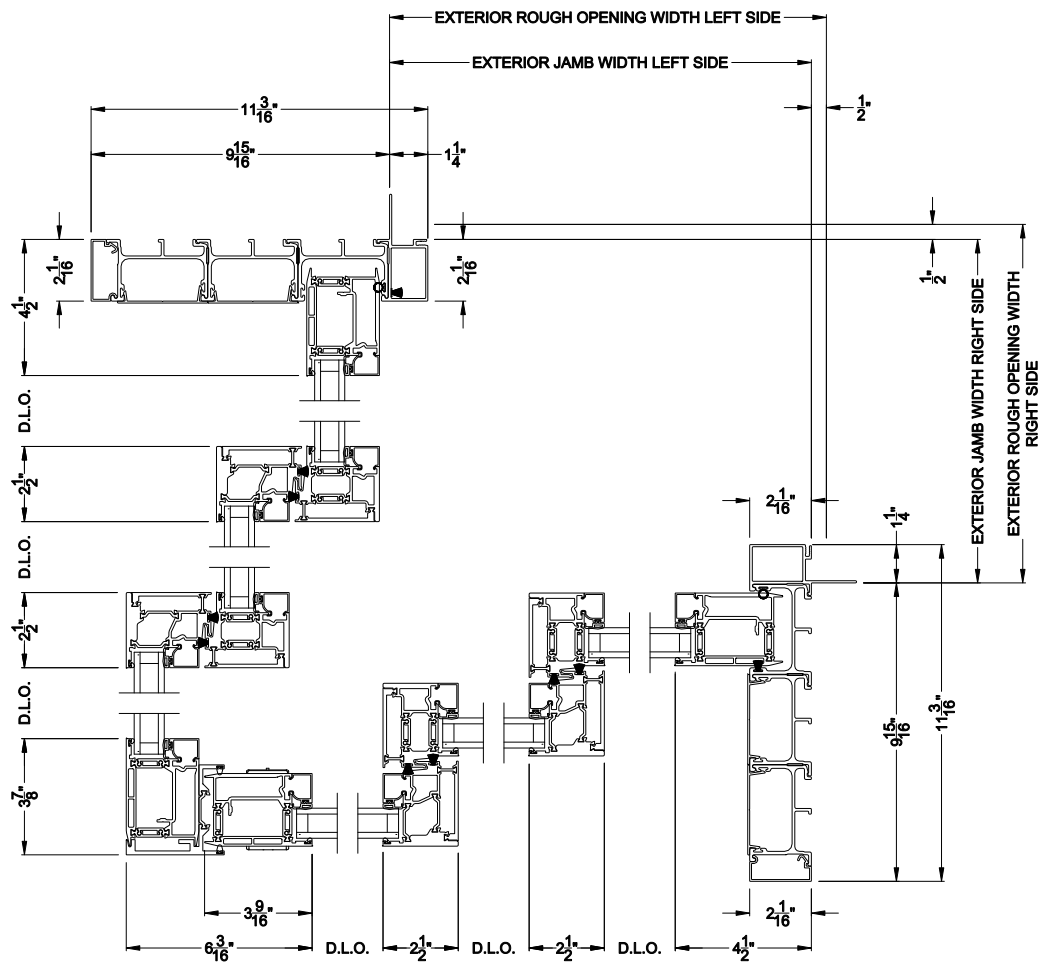

VUE COLLECTION MULTI-SLIDE PATIO DOOR (4701)
Horizontal Motorized Pocket Section - 3 or Bi-parting 6 Panel Door

Note: All dimensions are approximate. Weather Shield reserves the right to change specifications without notice.