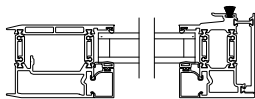

Square Bead