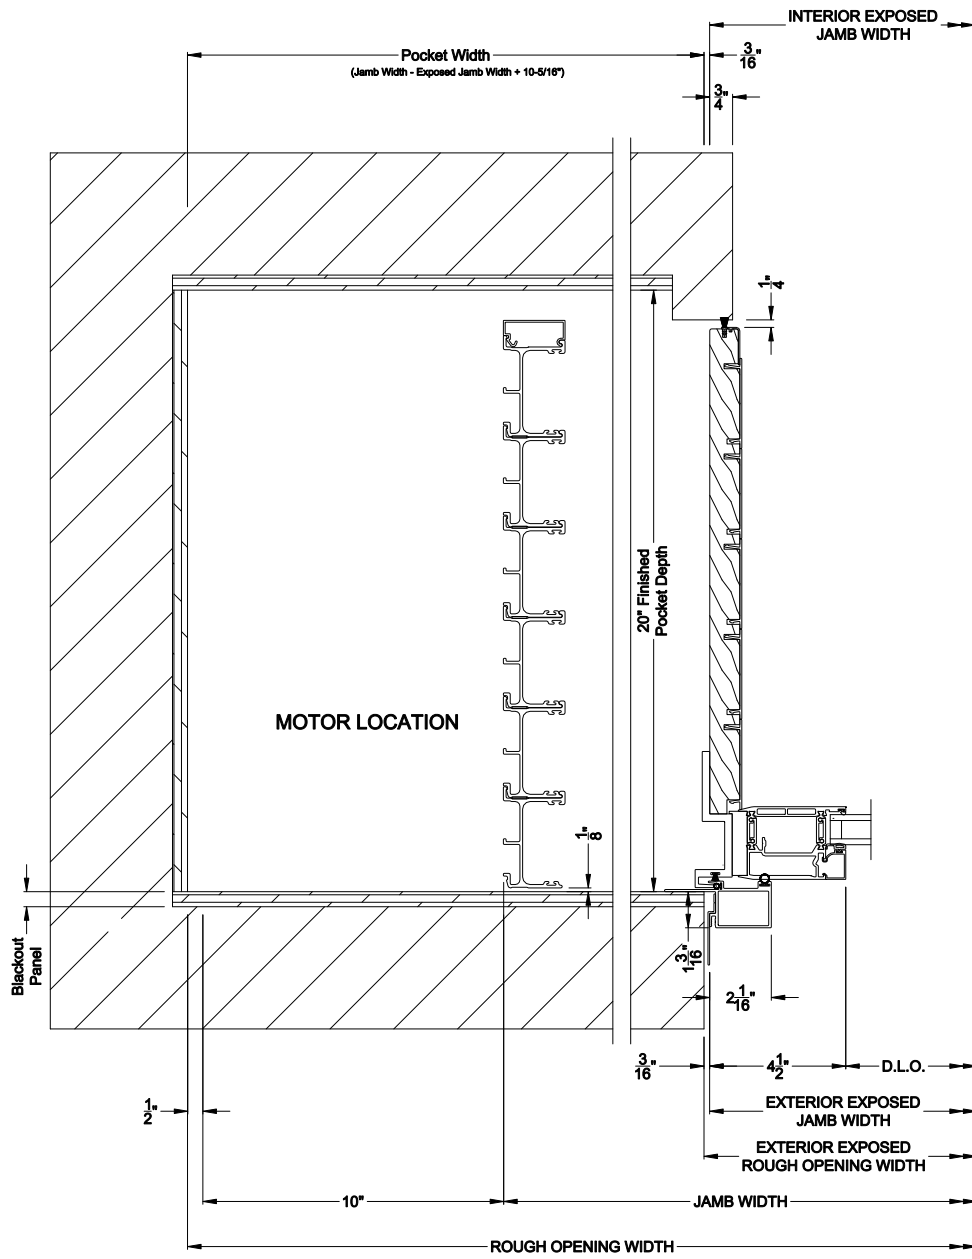

Note: All dimensions are approximate. Weather Shield reserves the right to change specifications without notice.

Weather Shield™

VUE Collection

Multi-Slide Doors

CROSS SECTION DETAILS

VUE COLLECTION MULTI-SLIDE PATIO DOOR (4701)
Horizontal Pocket Section - 6 Panel Single Direction Door

Note: All dimensions are approximate. Weather Shield reserves the right to change specifications without notice.

VUE COLLECTION MULTI-SLIDE PATIO DOOR (4701)
 Horizontal Pocket Section - 6 Panel Single Direction Door

Note: All dimensions are approximate. Weather Shield reserves the right to change specifications without notice.