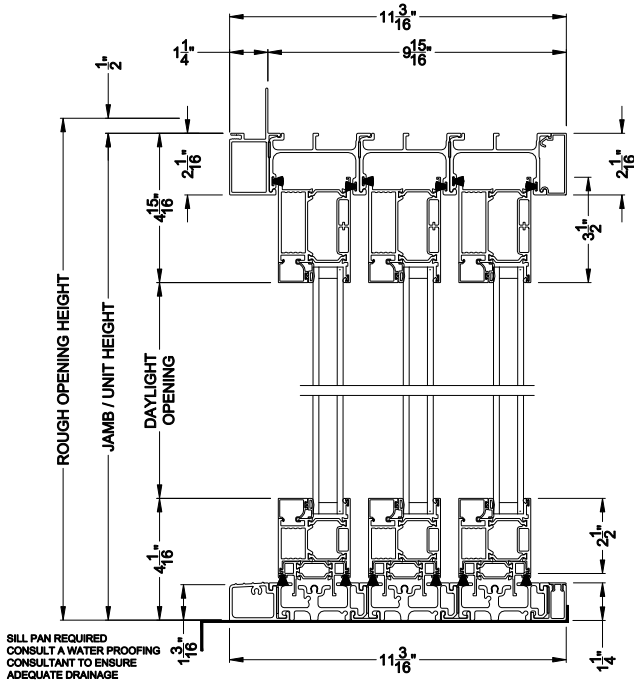

Weather Shield™

VUE Collection

Multi-Slide Doors

CROSS SECTION DETAILS

VUE COLLECTION MULTI-SLIDE PATIO DOOR (4701)
Vertical Section - Standard Sill - 3 or Bi-parting 6 Panel Door

VUE COLLECTION MULTI-SLIDE PATIO DOOR (4701)
Vertical Section - with Sill Riser - 3 or Bi-parting 6 Panel Door