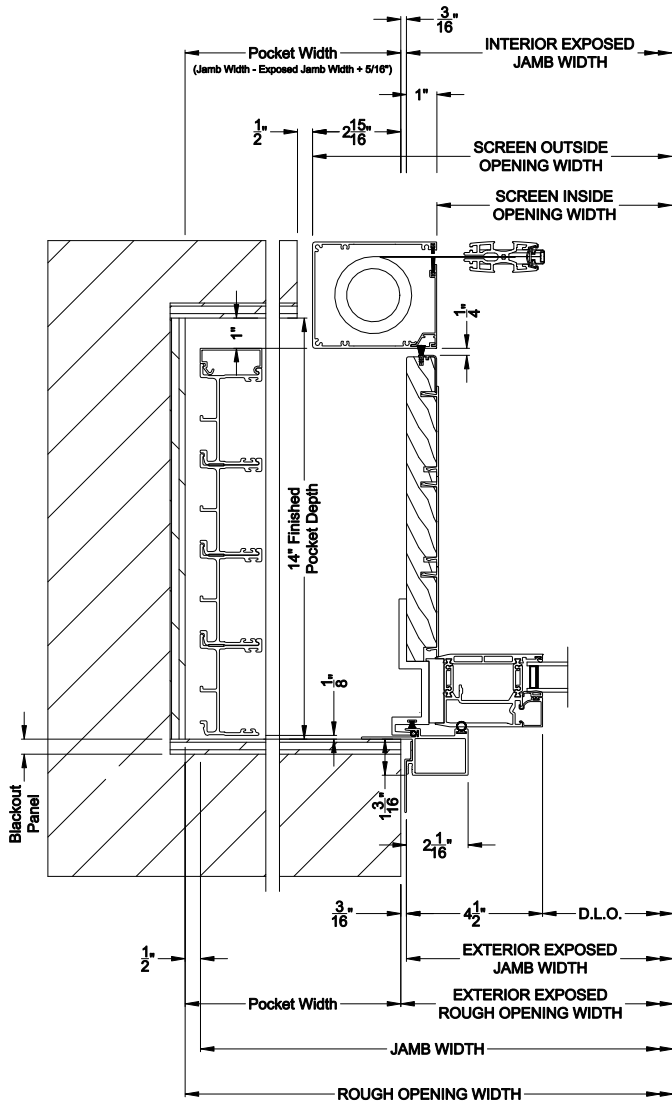

Horizontal Section - 4 Panel Door
 Shown with optional Center screen

Square Bead

Beveled Bead

Narrow Bead

Note: All dimensions are approximate. Weather Shield reserves the right to change specifications without notice.

Weather Shield™

VUE Collection

Multi-Slide Doors

CROSS SECTION DETAILS

VUE COLLECTION MULTI-SLIDE PATIO DOOR (4701)
Horizontal Section - Bi-parting stiles

VUE COLLECTION MULTI-SLIDE PATIO DOOR (4701)
Horizontal Pocket Section - 4 or Bi-parting 8 Panel Door
Shown with optional Center screen - flush mounted

Note: All dimensions are approximate. Weather Shield reserves the right to change specifications without notice.