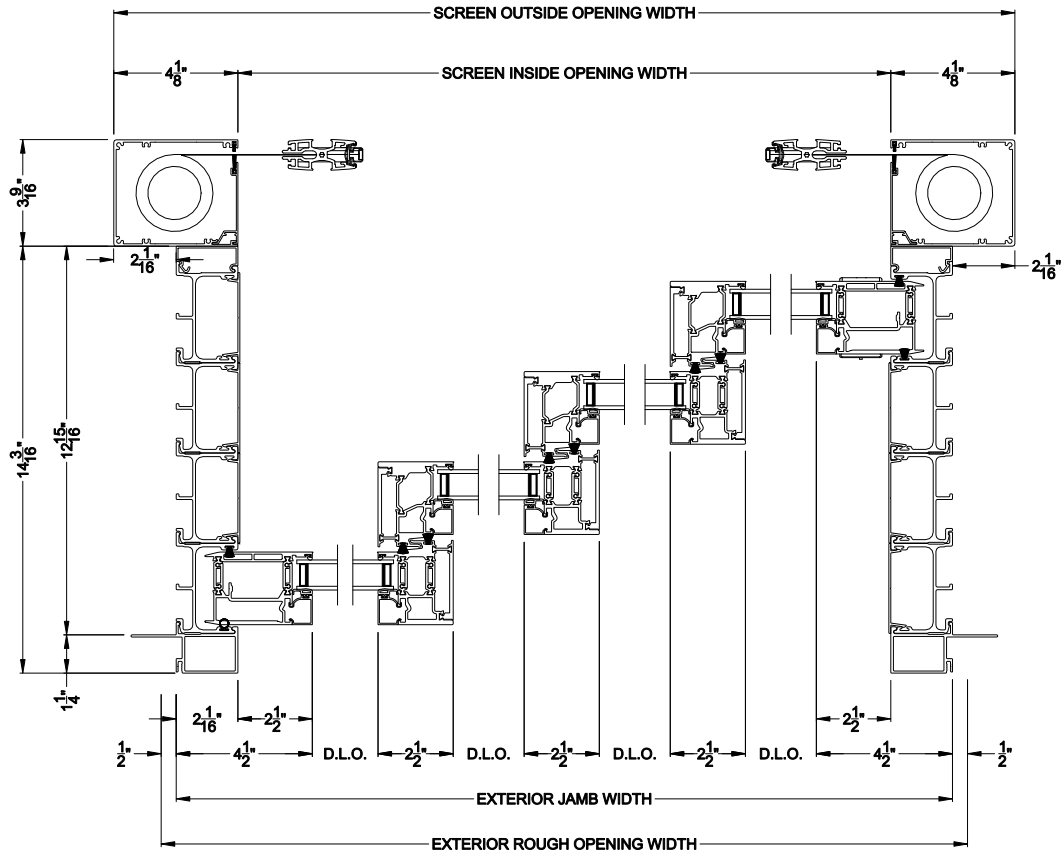

Vertical Section - Standard Sill - 4 or Bi-parting 8 Panel Door
Shown with optional Center screen - flush mounted

VUE COLLECTION MULTI-SLIDE PATIO DOOR (4701)

Vertical Section - with Sill Riser - 4 or Bi-parting 8 Panel Door
Shown with optional Center screen - flush mounted

Note: All dimensions are approximate. Weather Shield reserves the right to change specifications without notice.

Weather Shield™

VUE Collection

Multi-Slide Doors

CROSS SECTION DETAILS

VUE COLLECTION MULTI-SLIDE PATIO DOOR (4701)

Horizontal Section - 4 Panel Door
 Shown with optional Center screen

Square Bead

Beveled Bead

Narrow Bead

Note: All dimensions are approximate. Weather Shield reserves the right to change specifications without notice.