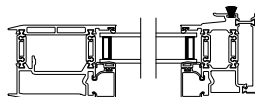

Note: All dimensions are approximate. Weather Shield reserves the right to change specifications without notice.

Weather Shield™

VUE Collection

Multi-Slide Doors

CROSS SECTION DETAILS

VUE COLLECTION MULTI-SLIDE PATIO DOOR (4701)

Horizontal Section - 4 Panel Door
 Shown with optional Center screen

Square Bead

Beveled Bead

Narrow Bead

Note: All dimensions are approximate. Weather Shield reserves the right to change specifications without notice.