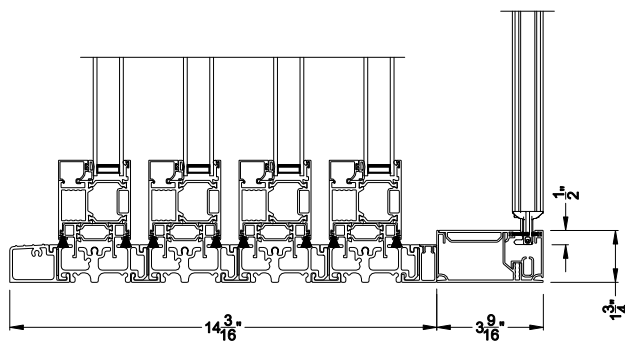

Weather Shield™

VUE Collection

Multi-Slide Doors

CROSS SECTION DETAILS

VUE COLLECTION MULTI-SLIDE PATIO DOOR (4701)

Vertical Section - Standard Sill - 4 or Bi-parting 8 Panel Door
Shown with optional Center screen - recess mounted

VUE COLLECTION MULTI-SLIDE PATIO DOOR (4701)

Vertical Section - with Sill Riser - 4 or Bi-parting 8 Panel Door
Shown with optional Center screen - recess mounted

VUE COLLECTION MULTI-SLIDE PATIO DOOR (4701)

Horizontal Section - 4 Panel Door
 Shown with optional Center screen

Square Bead

Beveled Bead

Narrow Bead

Note: All dimensions are approximate. Weather Shield reserves the right to change specifications without notice.