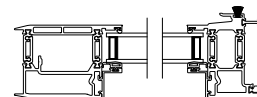

Note: All dimensions are approximate. Weather Shield reserves the right to change specifications without notice.

Weather Shield™

VUE Collection

Multi-Slide Doors

CROSS SECTION DETAILS

VUE COLLECTION MULTI-SLIDE PATIO DOOR (4701)

Horizontal Section - 4 Panel Door
 Shown with optional Center screen

Square Bead

Beveled Bead

Narrow Bead

Note: All dimensions are approximate. Weather Shield reserves the right to change specifications without notice.