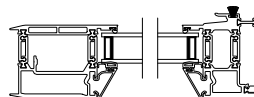

Note: All dimensions are approximate. Weather Shield reserves the right to change specifications without notice.

Weather Shield™

VUE Collection

Multi-Slide Doors

CROSS SECTION DETAILS

VUE COLLECTION MULTI-SLIDE PATIO DOOR (4701)

Horizontal Section - 4 Panel Door
 Shown with optional Center screen

Square Bead

Beveled Bead

Narrow Bead

Note: All dimensions are approximate. Weather Shield reserves the right to change specifications without notice.