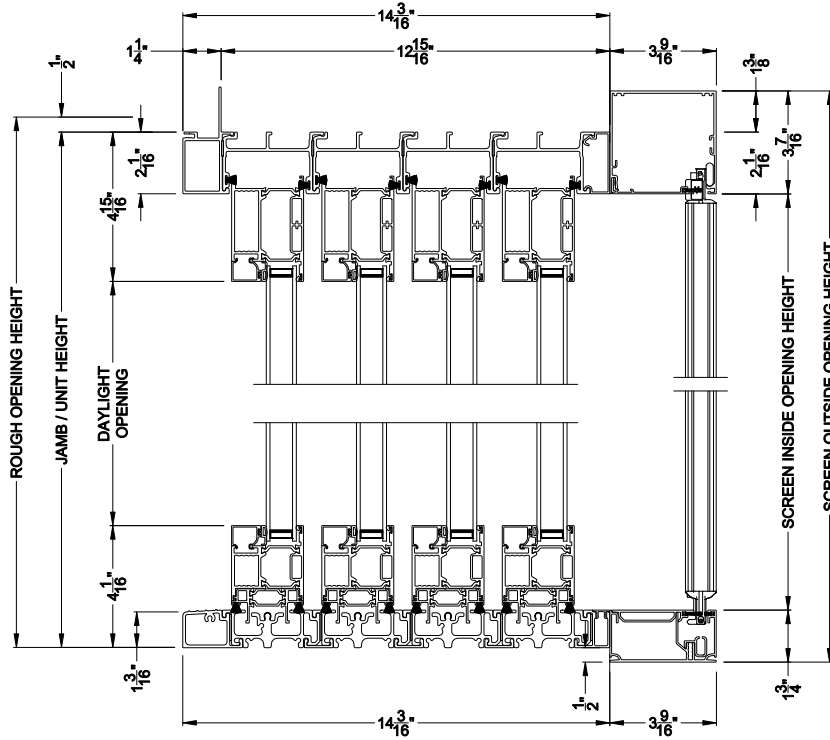

Weather Shield™

VUE Collection

Multi-Slide Doors

CROSS SECTION DETAILS

VUE COLLECTION MULTI-SLIDE PATIO DOOR (4701)

Vertical Section - Standard Sill - 4 or Bi-parting 8 Panel Door
Shown with optional Center screen - recess mounted

VUE COLLECTION MULTI-SLIDE PATIO DOOR (4701)

Vertical Section - with Sill Riser - 4 or Bi-parting 8 Panel Door
Shown with optional Center screen - recess mounted

VUE COLLECTION MULTI-SLIDE PATIO DOOR (4701)

Vertical Section - Standard Sill - 4 or Bi-parting 8 Panel Door
Shown with optional Center screen - flush mounted

VUE COLLECTION MULTI-SLIDE PATIO DOOR (4701)

Vertical Section - with Sill Riser - 4 or Bi-parting 8 Panel Door
Shown with optional Center screen - flush mounted

Horizontal Section - 4 Panel Door
 Shown with optional Center screen

Square Bead

Beveled Bead

Narrow Bead

Note: All dimensions are approximate. Weather Shield reserves the right to change specifications without notice.