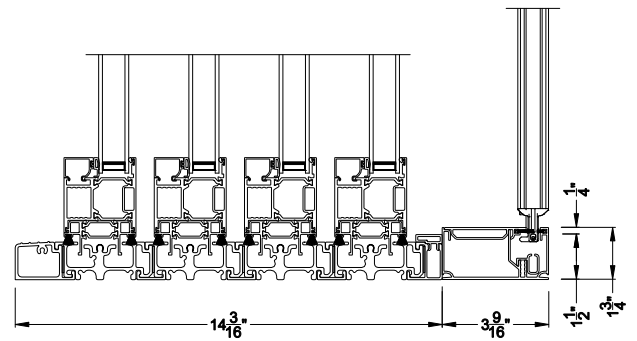

Vertical Section - with Sill Riser - 4 or Bi-parting 8 Panel Door
Shown with optional Center screen - flush mounted

Note: All dimensions are approximate. Weather Shield reserves the right to change specifications without notice.