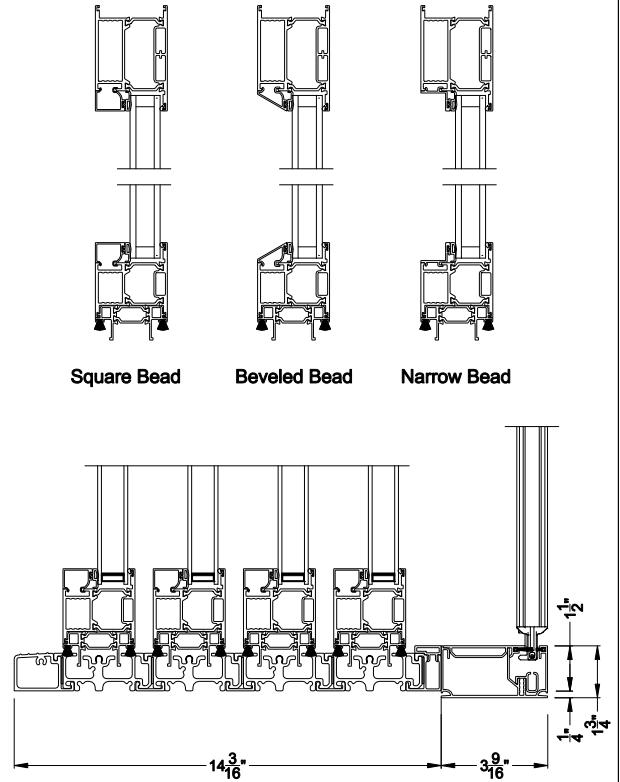

Weather Shield™

VUE Collection

Multi-Slide Doors

CROSS SECTION DETAILS

VUE COLLECTION MULTI-SLIDE PATIO DOOR (4701)

Vertical Section - Standard Sill - 4 or Bi-parting 8 Panel Door
Shown with optional Center screen - recess mounted

VUE COLLECTION MULTI-SLIDE PATIO DOOR (4701)

Vertical Section - with Sill Riser - 4 or Bi-parting 8 Panel Door
Shown with optional Center screen - recess mounted

VUE COLLECTION MULTI-SLIDE PATIO DOOR (4701)

Vertical Section - Standard Sill - 4 or Bi-parting 8 Panel Door
Shown with optional Center screen - flush mounted

VUE COLLECTION MULTI-SLIDE PATIO DOOR (4701)

Vertical Section - with Sill Riser - 4 or Bi-parting 8 Panel Door
Shown with optional Center screen - flush mounted

Horizontal Section - 4 Panel Door
 Shown with optional Center screen

Square Bead

Beveled Bead

Narrow Bead

Note: All dimensions are approximate. Weather Shield reserves the right to change specifications without notice.