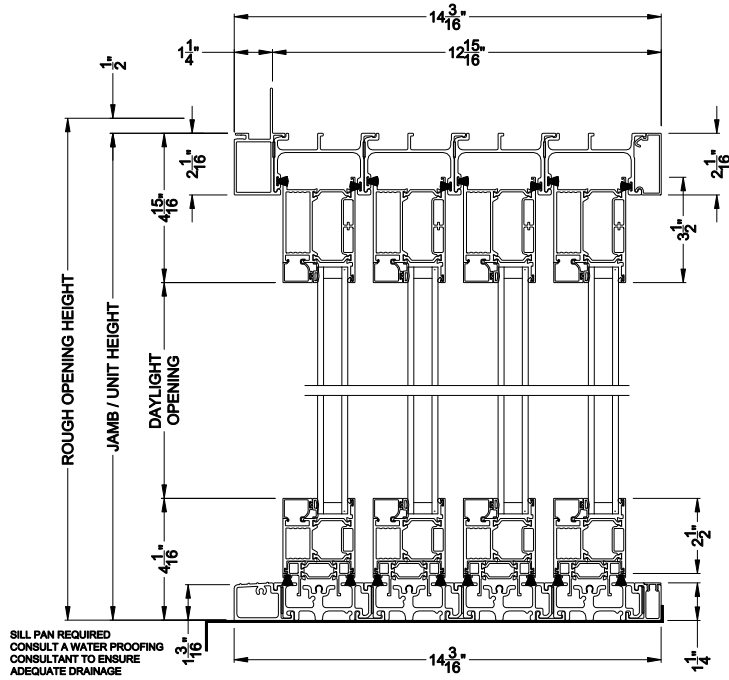

## CROSS SECTION DETAILS

**VUE COLLECTION MULTI-SLIDE PATIO DOOR (4701)**  
Vertical Section - Standard Sill - 4 or Bi-parting 8 Panel Door

**VUE COLLECTION MULTI-SLIDE PATIO DOOR (4701)**  
Vertical Section - with Sill Riser - 4 or Bi-parting 8 Panel Door