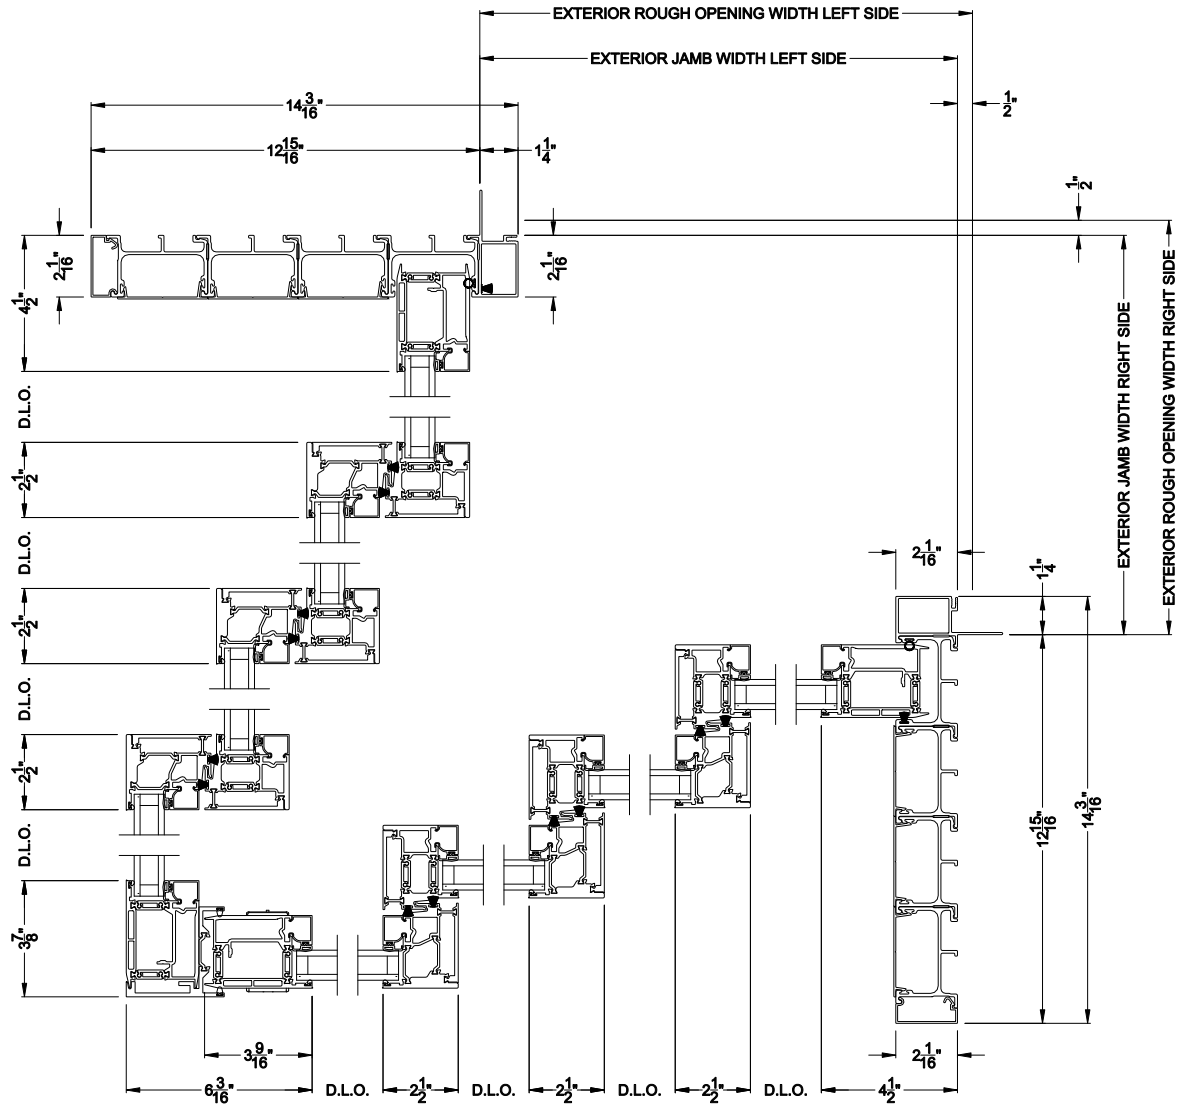

VUE COLLECTION MULTI-SLIDE PATIO DOOR (4701)
Horizontal Motorized Pocket Section - 4 or Bi-parting 8 Panel Door

VUE COLLECTION MULTI-SLIDE PATIO DOOR (4701)
Horizontal Section - 4L4R Panel Inside Corner Door

Note: All dimensions are approximate. Weather Shield reserves the right to change specifications without notice.