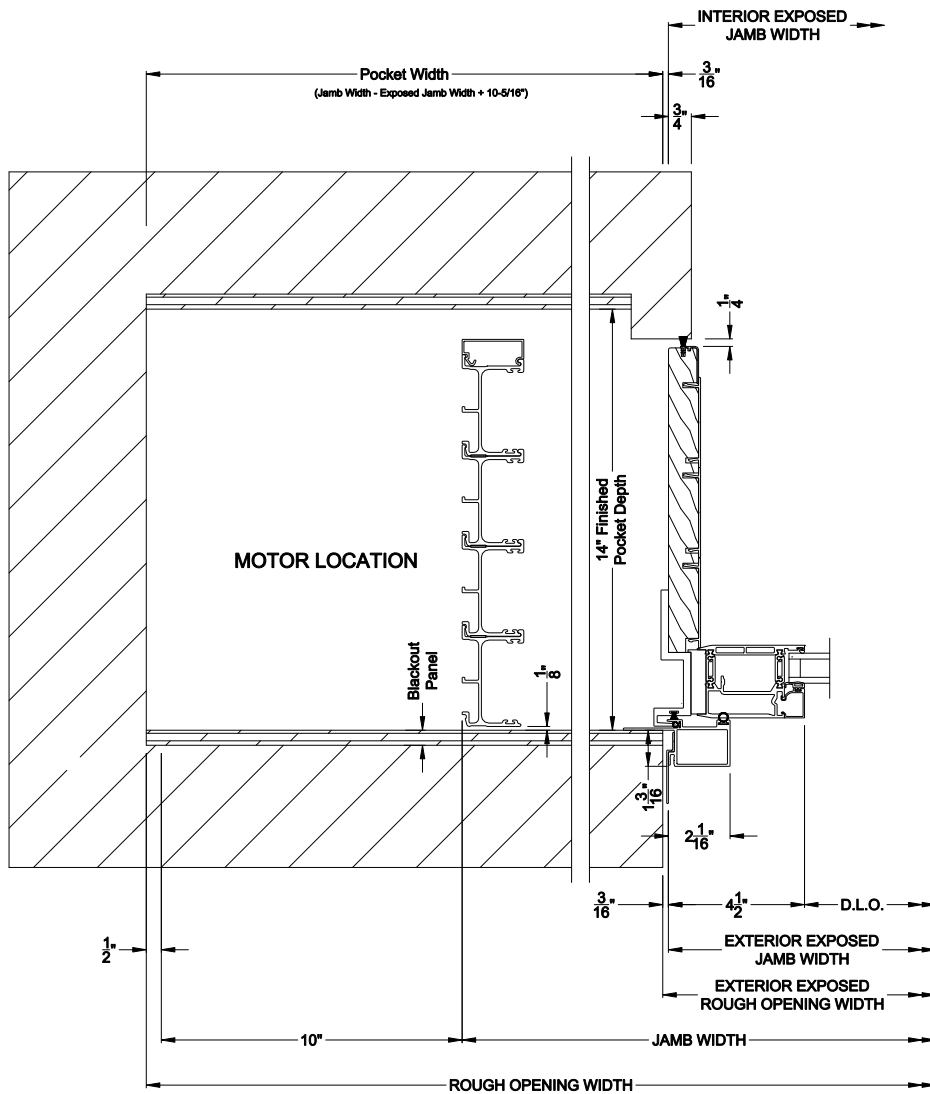

Note: All dimensions are approximate. Weather Shield reserves the right to change specifications without notice.

**VUE COLLECTION MULTI-SLIDE PATIO DOOR (4701)**  
 Horizontal Motorized Pocket Section - 4 or Bi-parting 8 Panel Door