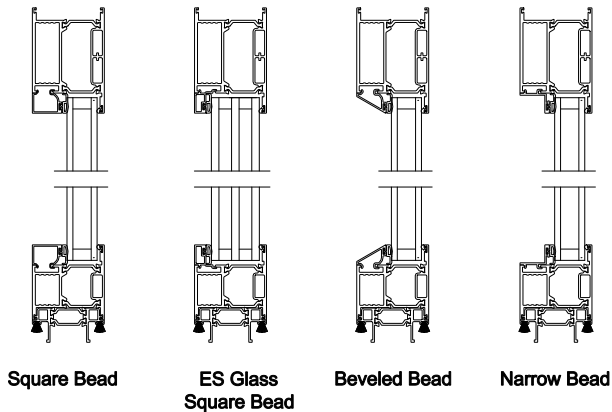

VUE COLLECTION MULTI-SLIDE PATIO DOOR (4701)
Vertical Section - Standard Sill - 4 or Bi-parting 8 Panel Door

Note: All dimensions are approximate. Weather Shield reserves the right to change specifications without notice.