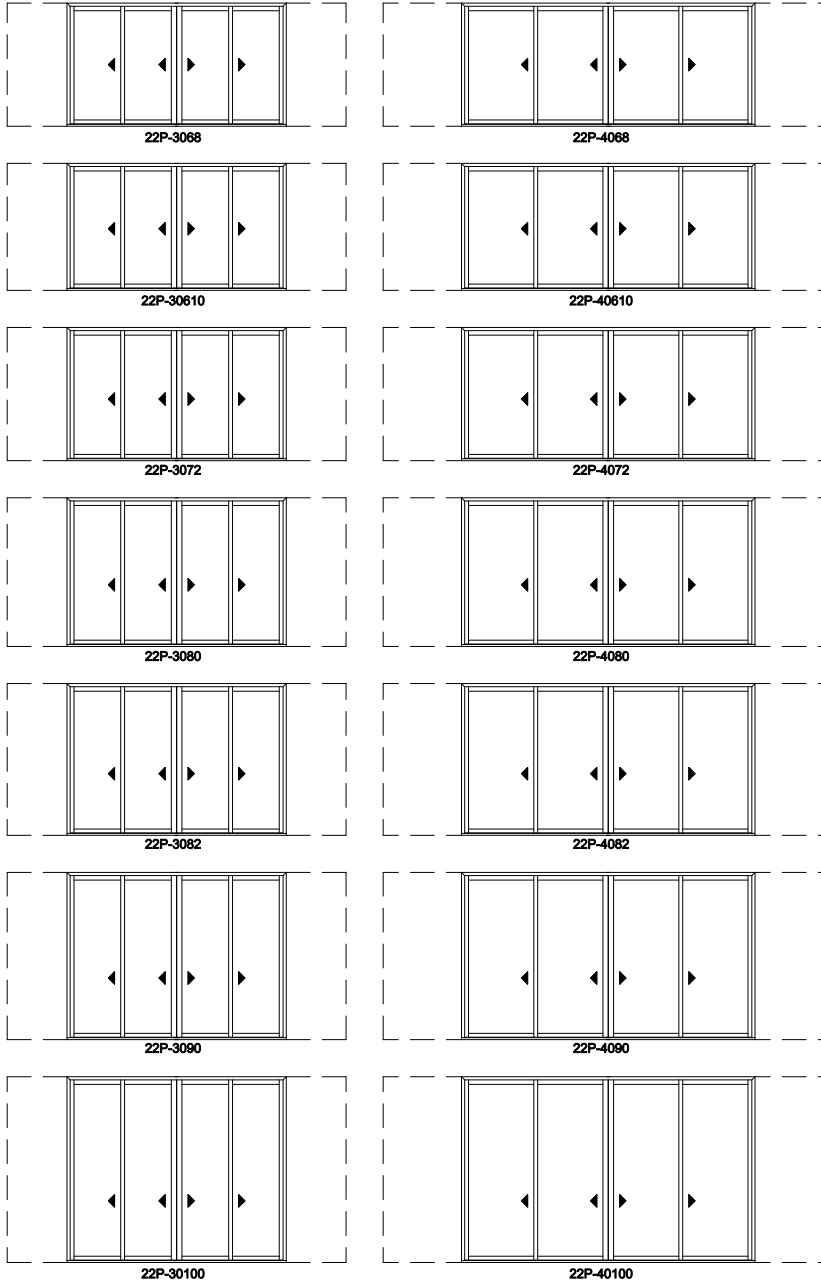

Multi-Slide Doors - 2-1/4" Panel (4701) 2L2R Panel Pocket

Exposed Jamb Width	11'-9 25/32"	15'-9 25/32"
Exposed RO Width	11'-10 5/32"	15'-10 5/32"
Pocket Width	3'-3"	4'-3"
Jamb Dimension	18'-3 5/32"	24'-3 5/32"
Rough Opening	18'-4 5/32"	24'-4 5/32"
Soft Metric R.O. (mm)	5592	7421
Glass Size	31 1/4"	43 1/4"

Pocket Depth - 8" Note: for motorized doors add 20" to rough opening

6'-7 21/32"	6'-8 5/32"	2036	71 9/16"
6'-10 5/32"	6'-10 21/32"	2099	74 1/16"
7'-2 5/32"	7'-2 21/32"	2201	78 1/16"
8'-0 5/32"	8'-0 21/32"	2455	88 1/16"
8'-2 5/32"	8'-2 21/32"	2506	90 1/16"
9'-0 5/32"	9'-0 21/32"	2760	100 1/16"
10'-0 5/32"	10'-0 21/32"	3065	112 1/16"