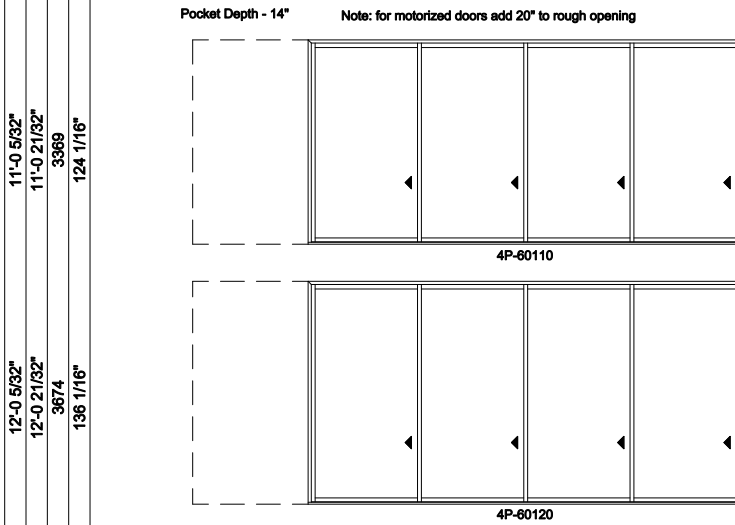

Multi-Slide Doors - 2-1/4" Panel (4701) 4 Panel Pocket

Exposed Jamb Width	23'-5 7/16"
Exposed RO Width	23'-6 1/8"
Pocket Width	6'-3"
Jamb Dimension	29'-8 3/32"
Rough Opening	29'-9 3/32"
Soft Metric R.O. (mm)	9070
Glass Size	67 1/4"