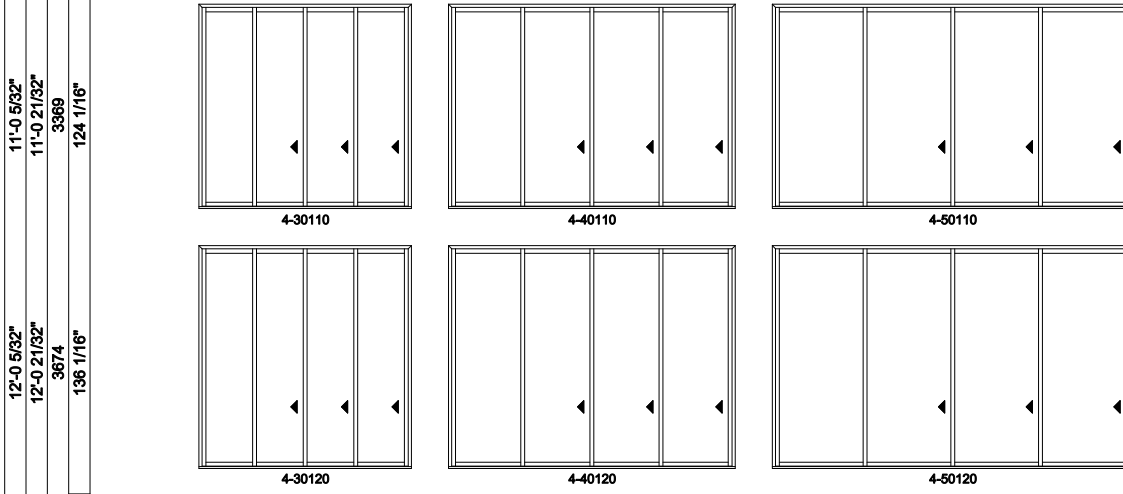

Multi-Slide Doors - 2-1/4" Panel (4701) 4 Panel

Jamb Dimension	11'-5 7/16"	15'-5 7/16"	19'-5 7/16"
Rough Opening	11'-6 7/16"	15'-6 7/16"	19'-6 7/16"
Soft Metric R.O. (mm)	3516	4736	5955
Glass Size	31 1/4"	43 1/4"	55 1/4"

Note: for motorized doors add 20" to rough opening