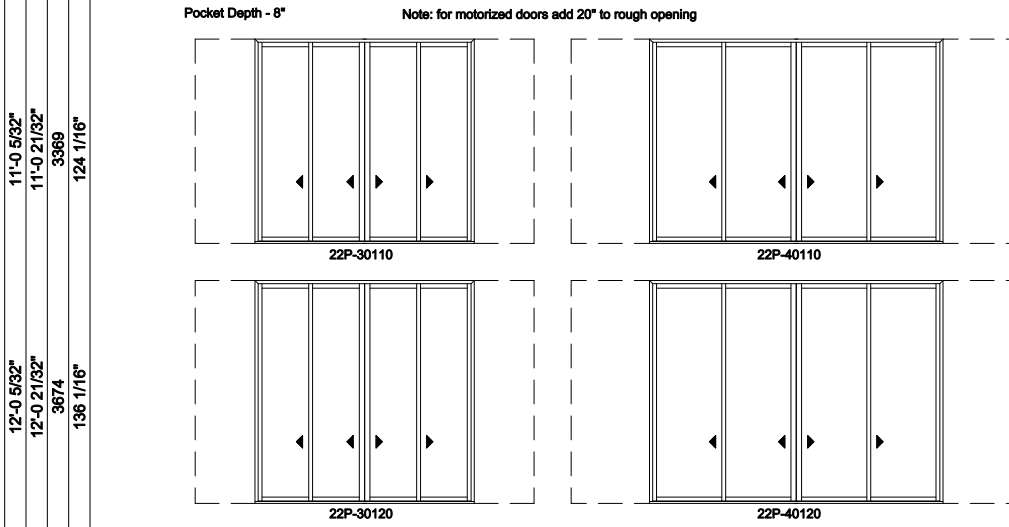

Multi-Slide Doors - 2-1/4" Panel (4701) 2L2R Panel Pocket

Exposed Jamb Width	11'-9 25/32"	15'-9 25/32"
Exposed RO Width	11'-10 5/32"	15'-10 5/32"
Pocket Width	3'-3"	4'-3"
Jamb Dimension	18'-3 5/32"	24'-3 5/32"
Rough Opening	18'-4 5/32"	24'-4 5/32"
Soft Metric R.O. (mm)	5592	7421
Glass Size	31 1/4"	43 1/4"