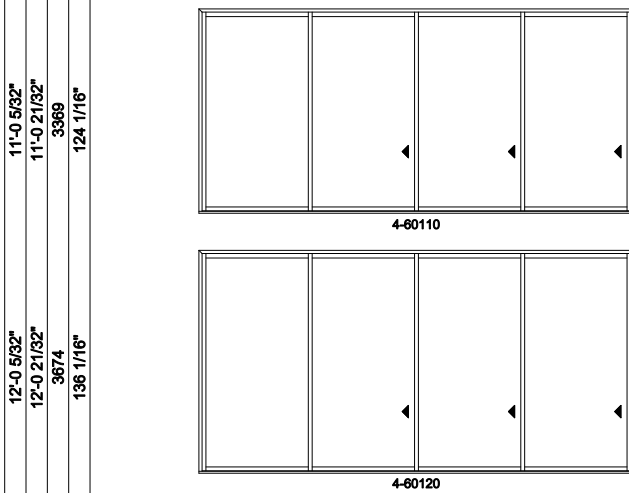

### Multi-Slide Doors - 2-1/4" Panel (4701) 4 Panel

Jamb Dimension	11'-5 7/16"	15'-5 7/16"	19'-5 7/16"
Rough Opening	11'-6 7/16"	15'-6 7/16"	19'-6 7/16"
Soft Metric R.O. (mm)	3516	4736	5955
Glass Size	31 1/4"	43 1/4"	55 1/4"

### Multi-Slide Doors - 2-1/4" Panel (4701) 4 Panel

Jamb Dimension	23'-5 7/16"
Rough Opening	23'-6 7/16"
Soft Metric R.O. (mm)	7174
Glass Size	67 1/4"

Note: for motorized doors add 20" to rough opening

### Multi-Slide Doors - 2-1/4" Panel (4701) 4 Panel Pocket

Exposed Jamb Width	11'-5 7/16"	15'-5 7/16"	19'-5 7/16"
Exposed RO Width	11'-6 1/8"	15'-6 1/8"	19'-6 1/8"
Pocket Width	3'-3"	4'-3"	5'-3"
Jamb Dimension	14'-8 3/32"	19'-8 3/32"	24'-8 3/32"
Rough Opening	14'-9 3/32"	19'-9 3/32"	24'-9 3/32"
Soft Metric R.O. (mm)	4498	6022	7546
Glass Size	31 1/4"	43 1/4"	55 1/4"