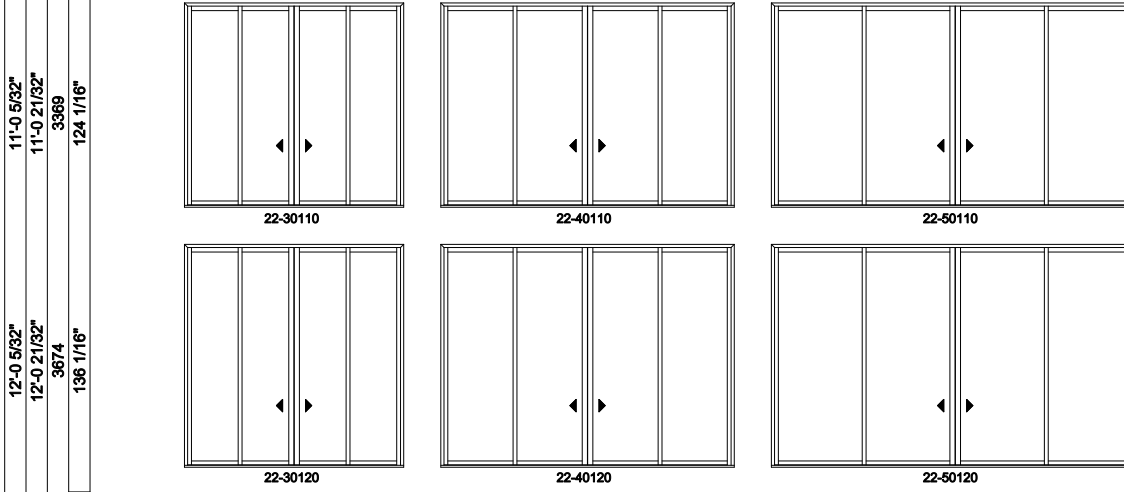

Multi-Slide Doors - 2-1/4" Panel (4701) 2L2R Panel

Jamb Dimension	11'-9 25/32"	15'-9 25/32"	19'-9 25/32"
Rough Opening	11'-10 25/32"	15'-10 25/32"	19'-10 25/32"
Soft Metric R.O. (mm)	3627	4846	6065
Glass Size	31 1/4"	43 1/4"	55 1/4"

Note: for motorized doors add 20" to rough opening