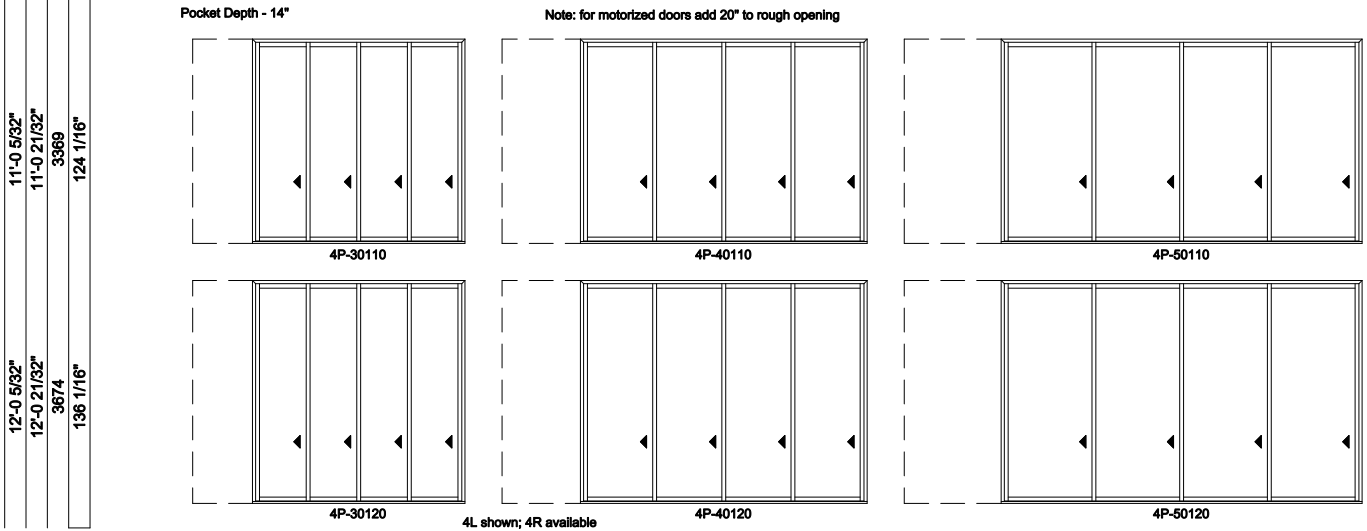

Multi-Slide Doors - 2-1/4" Panel (4701) 4 Panel Pocket

Exposed Jamb Width	11'-5 7/16"	15'-5 7/16"	19'-5 7/16"
Exposed RO Width	11'-6 1/8"	15'-6 1/8"	19'-6 1/8"
Pocket Width	3'-3"	4'-3"	5'-3"
Jamb Dimension	14'-8 3/32"	19'-8 3/32"	24'-8 3/32"
Rough Opening	14'-9 3/32"	19'-9 3/32"	24'-9 3/32"
Soft Metric R.O. (mm)	4498	6022	7546
Glass Size	31 1/4"	43 1/4"	55 1/4"