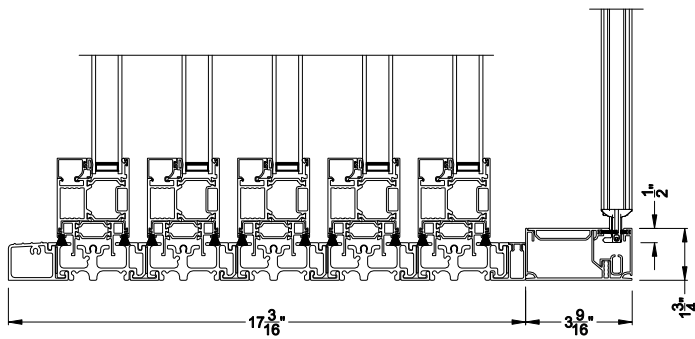

Weather Shield™

VUE Collection

Multi-Slide Doors

CROSS SECTION DETAILS

VUE COLLECTION MULTI-SLIDE PATIO DOOR (4701)

Vertical Section - Standard Sill - 5 or Bi-parting 10 Panel Door
Shown with optional Centor screen - recess mounted

VUE COLLECTION MULTI-SLIDE PATIO DOOR (4701)

Vertical Section - with Sill Riser - 5 or Bi-parting 10 Panel Door
Shown with optional Centor screen - recess mounted

VUE COLLECTION MULTI-SLIDE PATIO DOOR (4701)

Note: All dimensions are approximate. Weather Shield reserves the right to change specifications without notice.

Weather Shield™

VUE Collection

Multi-Slide Doors

CROSS SECTION DETAILS

VUE COLLECTION MULTI-SLIDE PATIO DOOR (4701)

Horizontal Section - 5 Panel Door
Shown with optional Center Screen

Square Bead

Beveled Bead

Narrow Bead

Note: All dimensions are approximate. Weather Shield reserves the right to change specifications without notice.