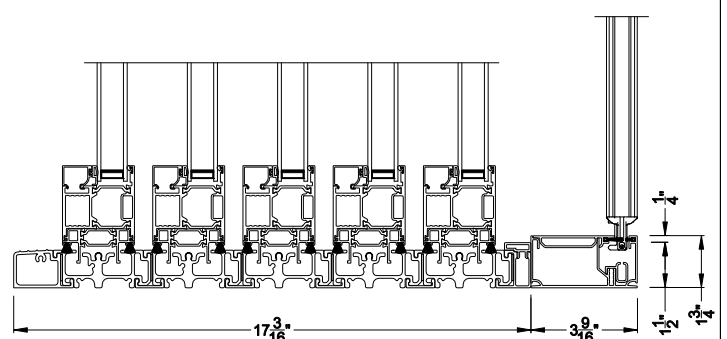

Weather Shield™

VUE Collection

Multi-Slide Doors

CROSS SECTION DETAILS

VUE COLLECTION MULTI-SLIDE PATIO DOOR (4701)

Vertical Section - Standard Sill - 5 or Bi-parting 10 Panel Door
Shown with optional Centor screen - recess mounted

VUE COLLECTION MULTI-SLIDE PATIO DOOR (4701)

Vertical Section - with Sill Riser - 5 or Bi-parting 10 Panel Door
Shown with optional Centor screen - recess mounted

VUE COLLECTION MULTI-SLIDE PATIO DOOR (4701)

Vertical Section - Standard Sill - 5 or Bi-parting 10 Panel Door
Shown with optional Centor screen - flush mounted

VUE COLLECTION MULTI-SLIDE PATIO DOOR (4701)

Vertical Section - with Sill Riser - 5 or Bi-parting 10 Panel Door
Shown with optional Centor screen - flush mounted

Horizontal Section - 5 Panel Door
Shown with optional Center Screen

Square Bead

Beveled Bead

Narrow Bead

Note: All dimensions are approximate. Weather Shield reserves the right to change specifications without notice.