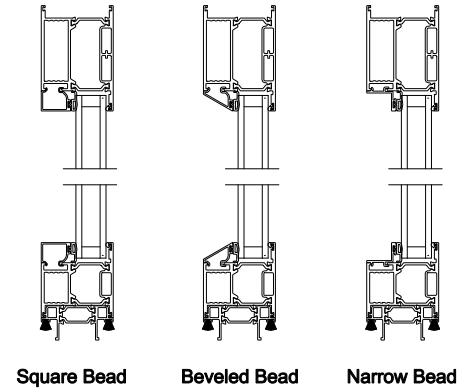

Weather Shield™

VUE Collection

Multi-Slide Doors

CROSS SECTION DETAILS

VUE COLLECTION MULTI-SLIDE PATIO DOOR (4701)

Vertical Section - Standard Sill - 5 or Bi-parting 10 Panel Door
Shown with optional Centor screen - recess mounted

VUE COLLECTION MULTI-SLIDE PATIO DOOR (4701)

Vertical Section - with Sill Riser - 5 or Bi-parting 10 Panel Door
Shown with optional Centor screen - recess mounted

VUE COLLECTION MULTI-SLIDE PATIO DOOR (4701)

Vertical Section - Standard Sill - 5 or Bi-parting 10 Panel Door
Shown with optional Centor screen - flush mounted

VUE COLLECTION MULTI-SLIDE PATIO DOOR (4701)

Vertical Section - with Sill Riser - 5 or Bi-parting 10 Panel Door
Shown with optional Centor screen - flush mounted

Horizontal Section - 5 Panel Door
Shown with optional Center Screen

Square Bead

Beveled Bead

Narrow Bead

Note: All dimensions are approximate. Weather Shield reserves the right to change specifications without notice.