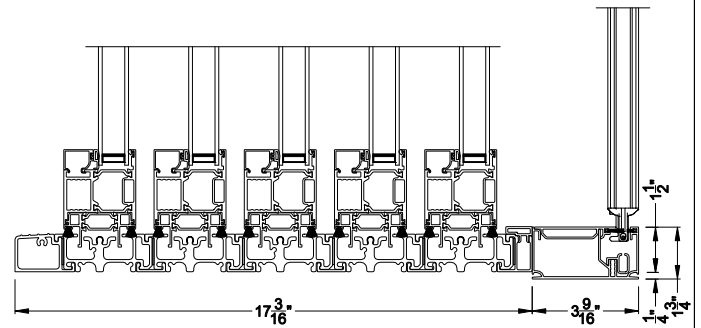

Weather Shield™

VUE Collection

Multi-Slide Doors

CROSS SECTION DETAILS

VUE COLLECTION MULTI-SLIDE PATIO DOOR (4701)

Vertical Section - Standard Sill - 5 or Bi-parting 10 Panel Door
Shown with optional Centor screen - recess mounted

VUE COLLECTION MULTI-SLIDE PATIO DOOR (4701)

Vertical Section - with Sill Riser - 5 or Bi-parting 10 Panel Door
Shown with optional Centor screen - recess mounted

VUE COLLECTION MULTI-SLIDE PATIO DOOR (4701)

Note: All dimensions are approximate. Weather Shield reserves the right to change specifications without notice.

Weather Shield™

VUE Collection

Multi-Slide Doors

CROSS SECTION DETAILS

VUE COLLECTION MULTI-SLIDE PATIO DOOR (4701)

Horizontal Section - 5 Panel Door
Shown with optional Center Screen

Square Bead

Beveled Bead

Narrow Bead

Note: All dimensions are approximate. Weather Shield reserves the right to change specifications without notice.