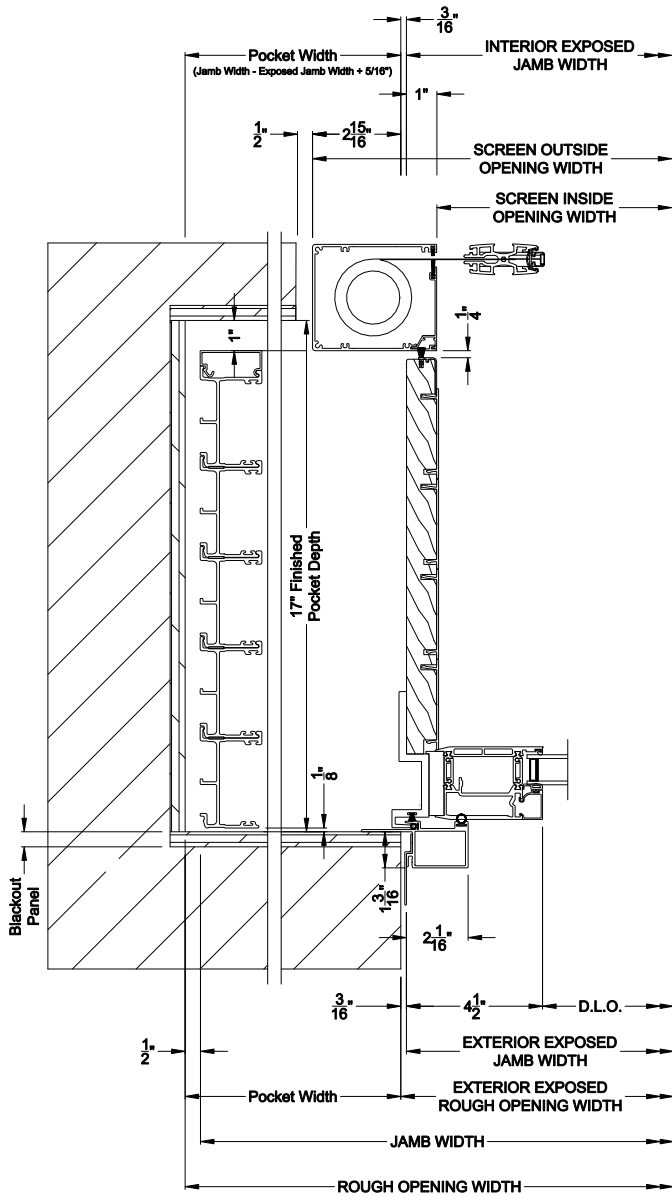

Horizontal Section - 5 Panel Door
Shown with optional Center Screen

Square Bead

Beveled Bead

Narrow Bead

Note: All dimensions are approximate. Weather Shield reserves the right to change specifications without notice.

Weather Shield™

VUE Collection

Multi-Slide Doors

CROSS SECTION DETAILS

VUE COLLECTION MULTI-SLIDE PATIO DOOR (4701)
Horizontal Section - Bi-parting stiles

VUE COLLECTION MULTI-SLIDE PATIO DOOR (4701)
Horizontal Section - 5 Panel or Bi-parting 10 Panel Door
Shown with optional Center screen

Note: All dimensions are approximate. Weather Shield reserves the right to change specifications without notice.