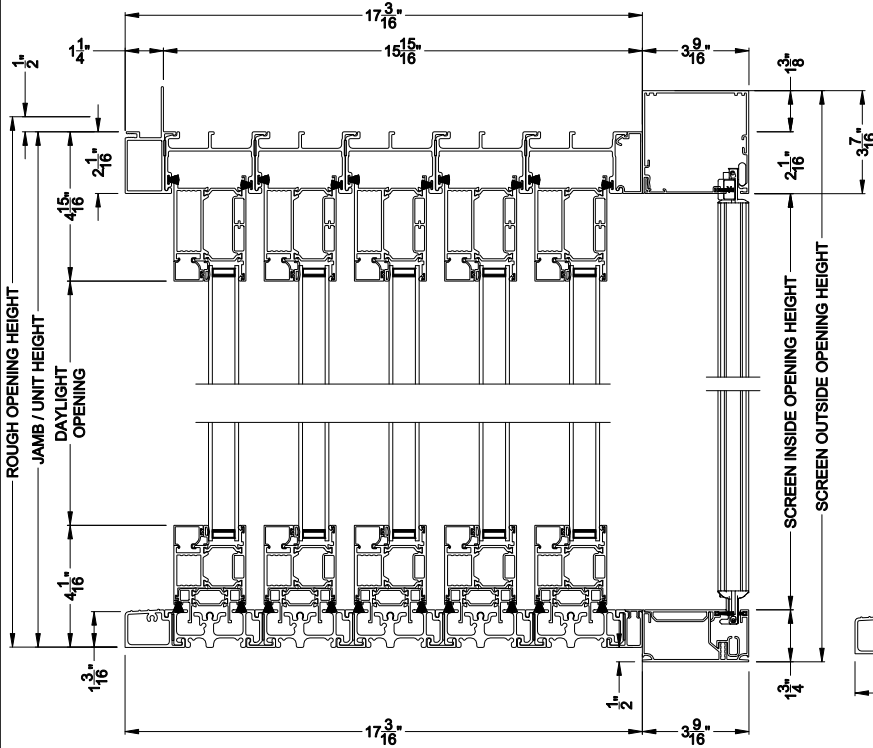

Weather Shield™

VUE Collection

Multi-Slide Doors

CROSS SECTION DETAILS

VUE COLLECTION MULTI-SLIDE PATIO DOOR (4701)

Vertical Section - Standard Sill - 5 or Bi-parting 10 Panel Door
Shown with optional Centor screen - recess mounted

VUE COLLECTION MULTI-SLIDE PATIO DOOR (4701)

Vertical Section - with Sill Riser - 5 or Bi-parting 10 Panel Door
Shown with optional Centor screen - recess mounted

VUE COLLECTION MULTI-SLIDE PATIO DOOR (4701)

Vertical Section - Standard Sill - 5 or Bi-parting 10 Panel Door
Shown with optional Centor screen - flush mounted

VUE COLLECTION MULTI-SLIDE PATIO DOOR (4701)

Vertical Section - with Sill Riser - 5 or Bi-parting 10 Panel Door
Shown with optional Centor screen - flush mounted

Horizontal Section - 5 Panel Door
Shown with optional Center Screen

Square Bead

Beveled Bead

Narrow Bead

Note: All dimensions are approximate. Weather Shield reserves the right to change specifications without notice.