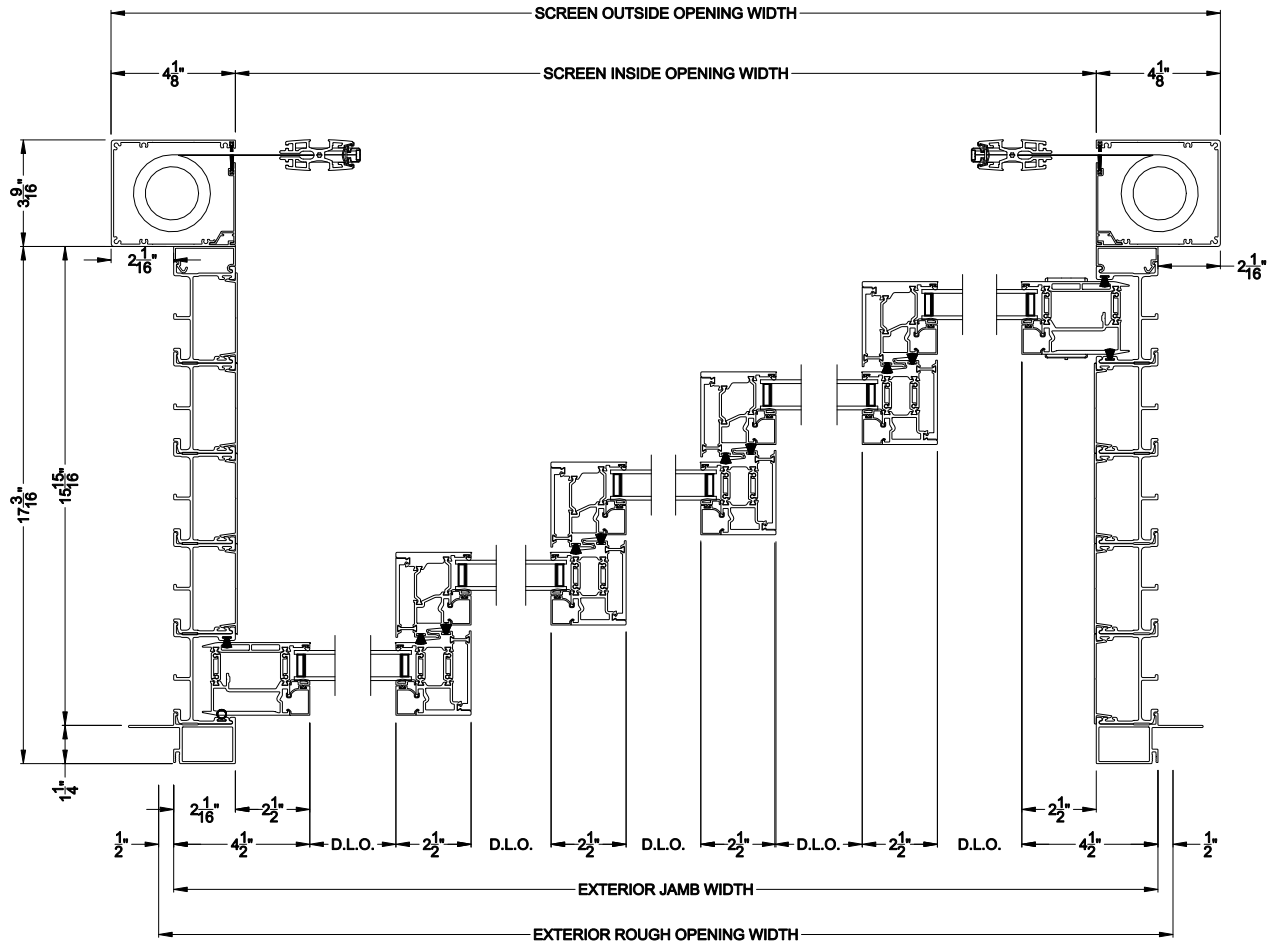

Vertical Section - Standard Sill - 5 or Bi-parting 10 Panel Door
Shown with optional Centor screen - flush mounted

VUE COLLECTION MULTI-SLIDE PATIO DOOR (4701)

Vertical Section - with Sill Riser - 5 or Bi-parting 10 Panel Door
Shown with optional Centor screen - flush mounted

Note: All dimensions are approximate. Weather Shield reserves the right to change specifications without notice.

Weather Shield™

VUE Collection

Multi-Slide Doors

CROSS SECTION DETAILS

VUE COLLECTION MULTI-SLIDE PATIO DOOR (4701)

Horizontal Section - 5 Panel Door
Shown with optional Center Screen

Square Bead

Beveled Bead

Narrow Bead

Note: All dimensions are approximate. Weather Shield reserves the right to change specifications without notice.