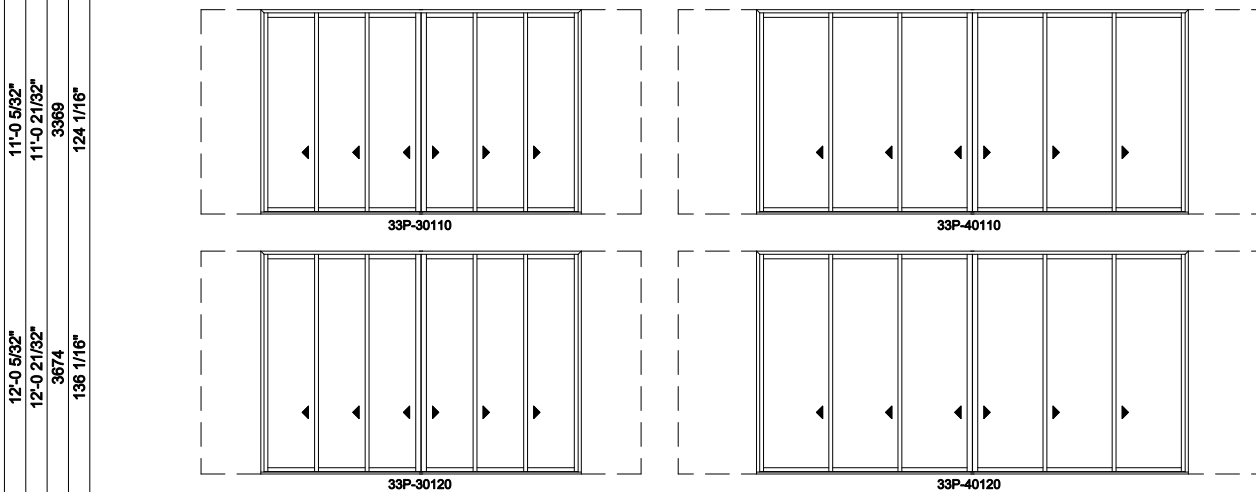

Multi-Slide Doors - 2-1/4" Panel (4701) 3L3R Panel Pocket

Exposed Jamb Width	17'-3 7/32"	23'-3 7/32"
Exposed RO Width	17'-3 19/32"	23'-3 19/32"
Pocket Width	3'-3"	4'-3"
Jamb Dimension	23'-8 19/32"	31'-8 19/32"
Rough Opening	23'-9 19/32"	31'-9 19/32"
Soft Metric R.O. (mm)	7254	9692
Glass Size	31 1/4"	43 1/4"

Pocket Depth - 11" Note: for motorized doors add 20" to rough opening