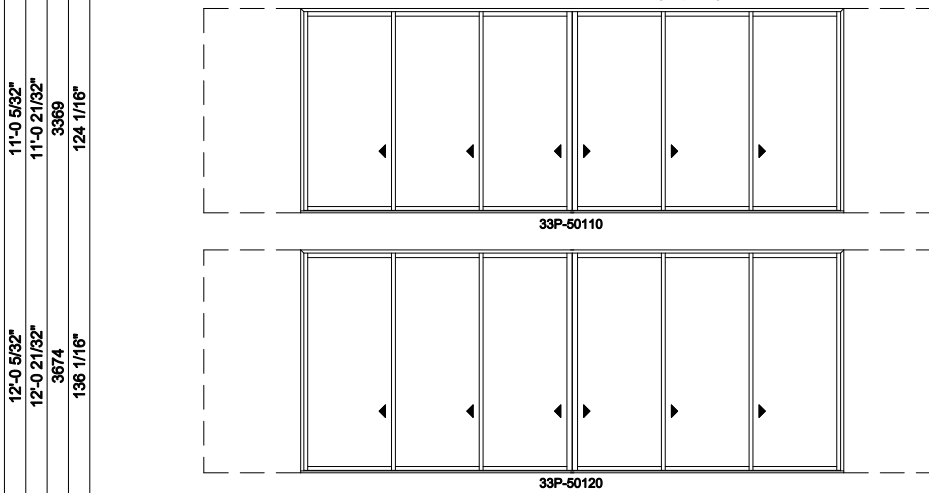

Multi-Slide Doors - 2-1/4" Panel (4701) 3L3R Panel Pocket

Exposed Jamb Width	29'-3 7/32"
Exposed RO Width	29'-3 19/32"
Pocket Width	5'-3"
Jamb Dimension	39'-8 19/32"
Rough Opening	39'-9 19/32"
Soft Metric R.O. (mm)	12131
Glass Size	55 1/4"

Pocket Depth - 11" Note: for motorized doors add 20" to rough opening