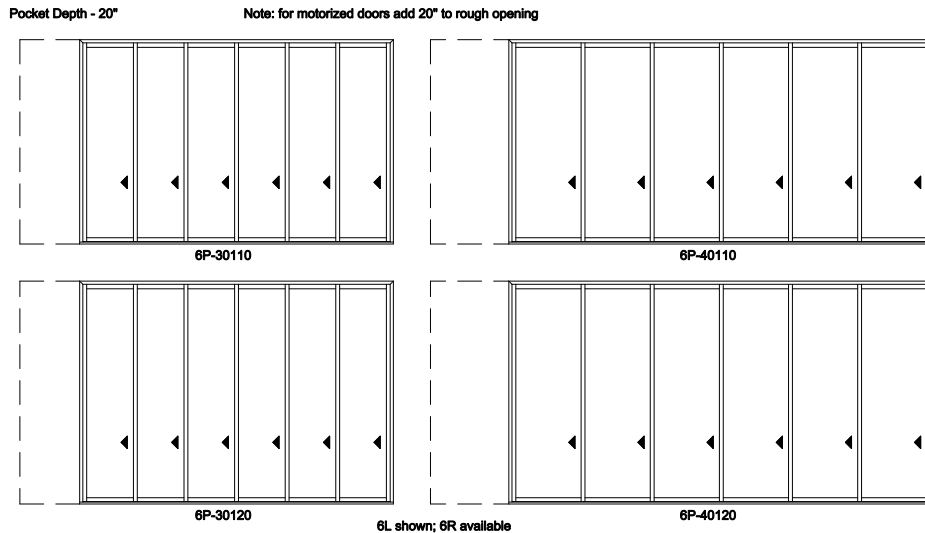

Multi-Slide Doors - 2-1/4" Panel (4701) 6 Panel Pocket

Exposed Jamb Width	16'-10 27/32"	22'-10 27/32"
Exposed RO Width	16'-11 17/32"	22'-11 17/32"
Pocket Width	3'-3"	4'-3"
Jamb Dimension	20'-1 17/32"	27'-1 17/32"
Rough Opening	20'-2 17/32"	27'-2 17/32"
Soft Metric R.O. (mm)	6160	8294
Glass Size	31 1/4"	43 1/4"