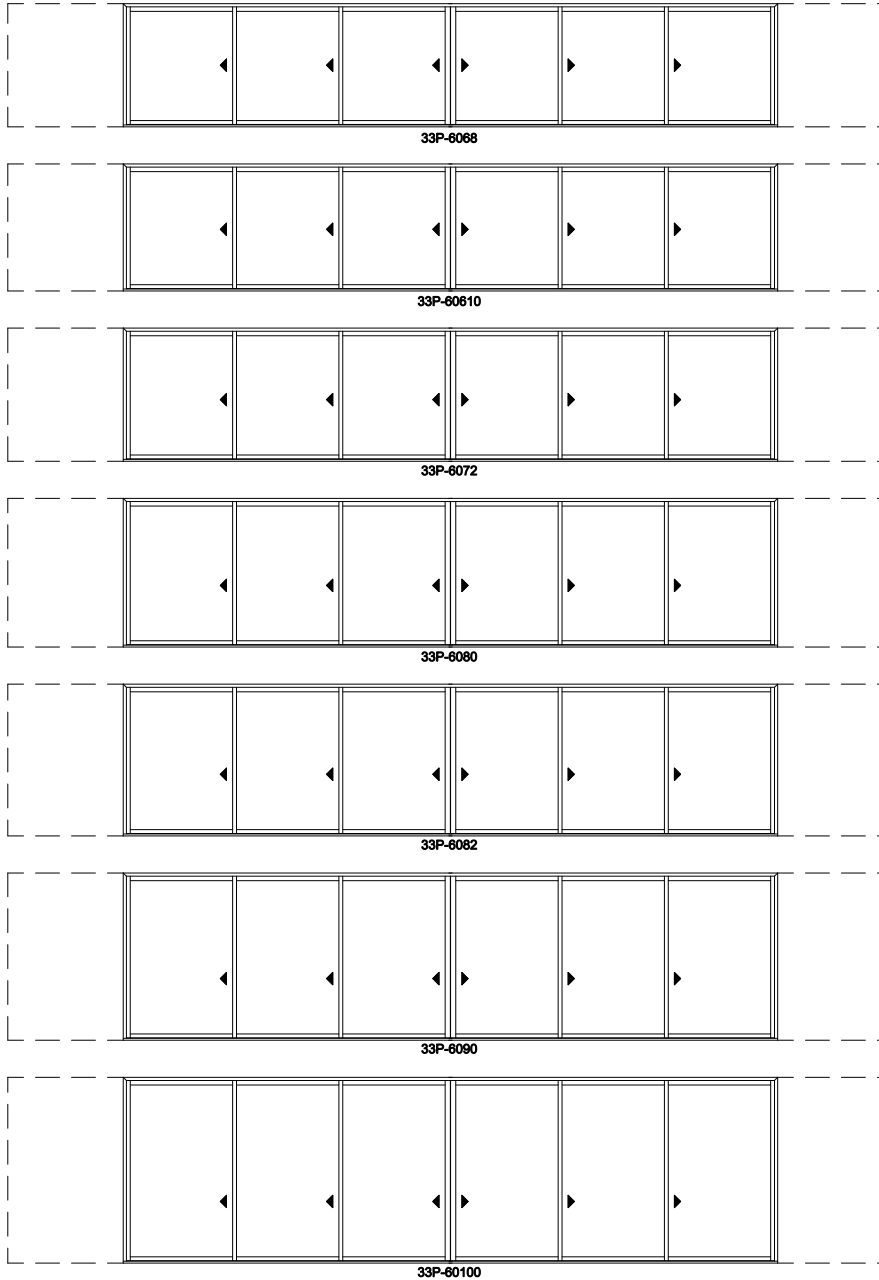

Multi-Slide Doors - 2-1/4" Panel (4701) 3L3R Panel Pocket

Exposed Jamb Width	35'-3 7/32"
Exposed RO Width	35'-3 19/32"
Pocket Width	6'-3"
Jamb Dimension	47'-8 19/32"
Rough Opening	47'-9 19/32"
Soft Metric R.O. (mm)	14569
Glass Size	67 1/4"

Pocket Depth - 11"

Note: for motorized doors add 20" to rough opening

6'-7 21/32"	6'-8 5/32"	2036	71 9/16"
6'-10 5/32"	6'-10 21/32"	2099	74 1/16"
7'-2 5/32"	7'-2 21/32"	2201	78 1/16"
8'-0 5/32"	8'-0 21/32"	2455	88 1/16"
8'-2 5/32"	8'-2 21/32"	2506	90 1/16"
9'-0 5/32"	9'-0 21/32"	2760	100 1/16"
10'-0 5/32"	10'-0 21/32"	3065	112 1/16"