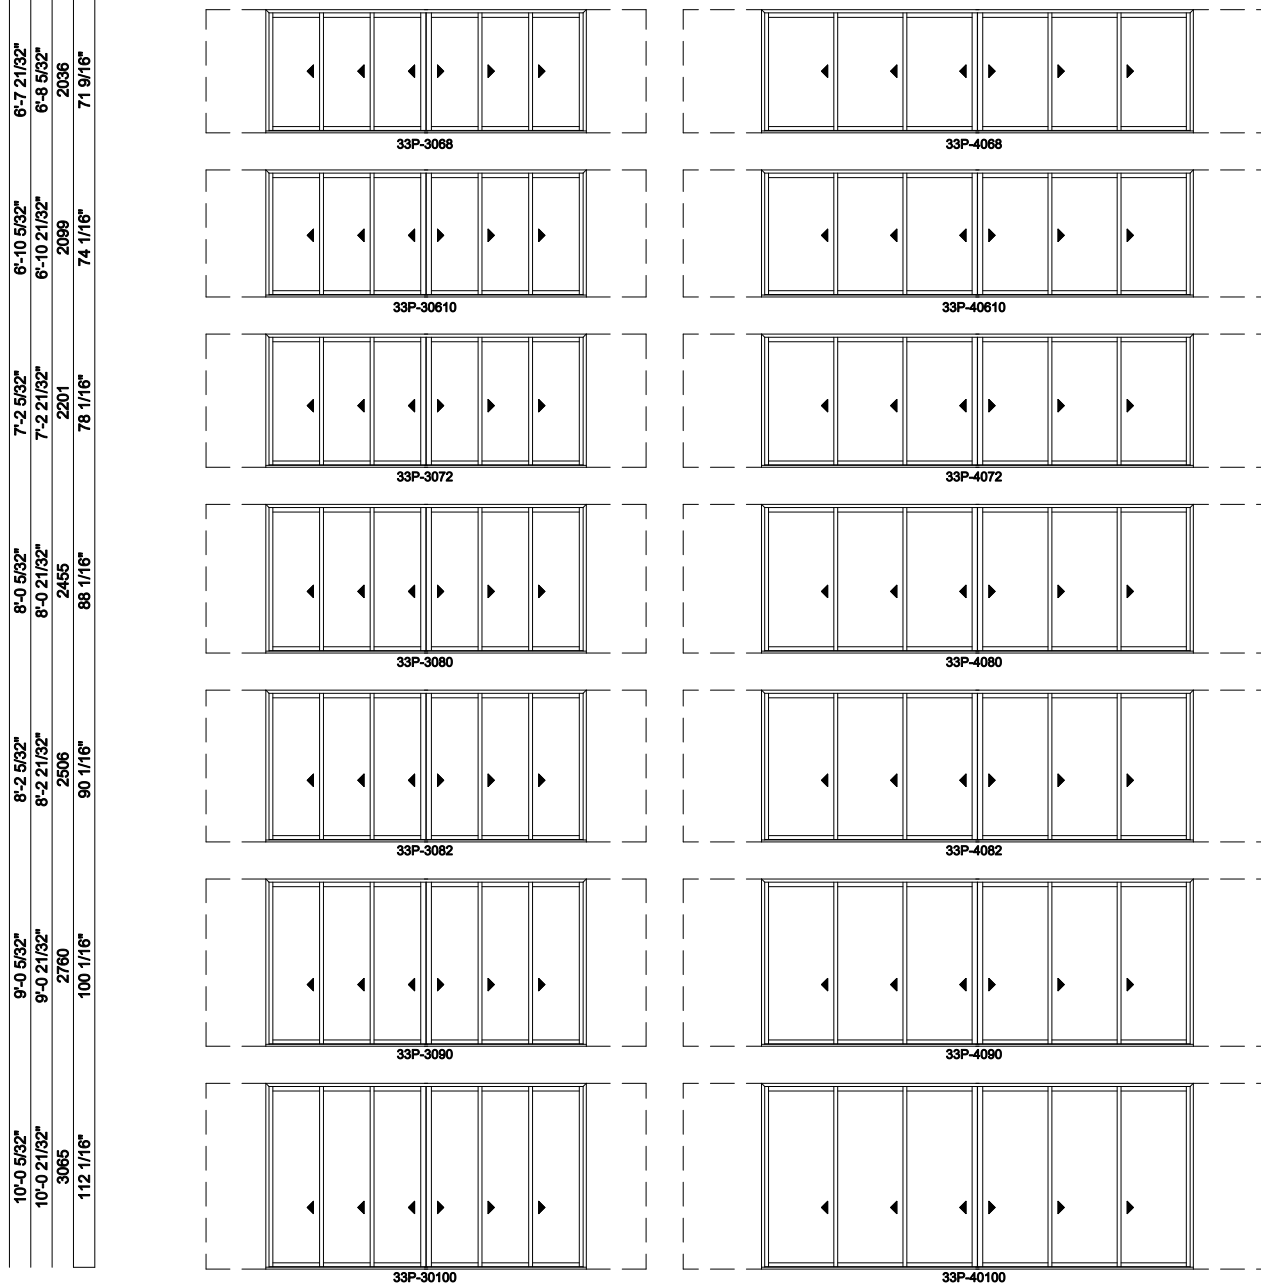

Multi-Slide Doors - 2-1/4" Panel (4701) 3L3R Panel Pocket

Exposed Jamb Width	17'-3 7/32"	23'-3 7/32"
Exposed RO Width	17'-3 19/32"	23'-3 19/32"
Pocket Width	3'-3"	4'-3"
Jamb Dimension	23'-8 19/32"	31'-8 19/32"
Rough Opening	23'-9 19/32"	31'-9 19/32"
Soft Metric R.O. (mm)	7254	9692
Glass Size	31 1/4"	43 1/4"

Pocket Depth - 11"

Note: for motorized doors add 20" to rough opening