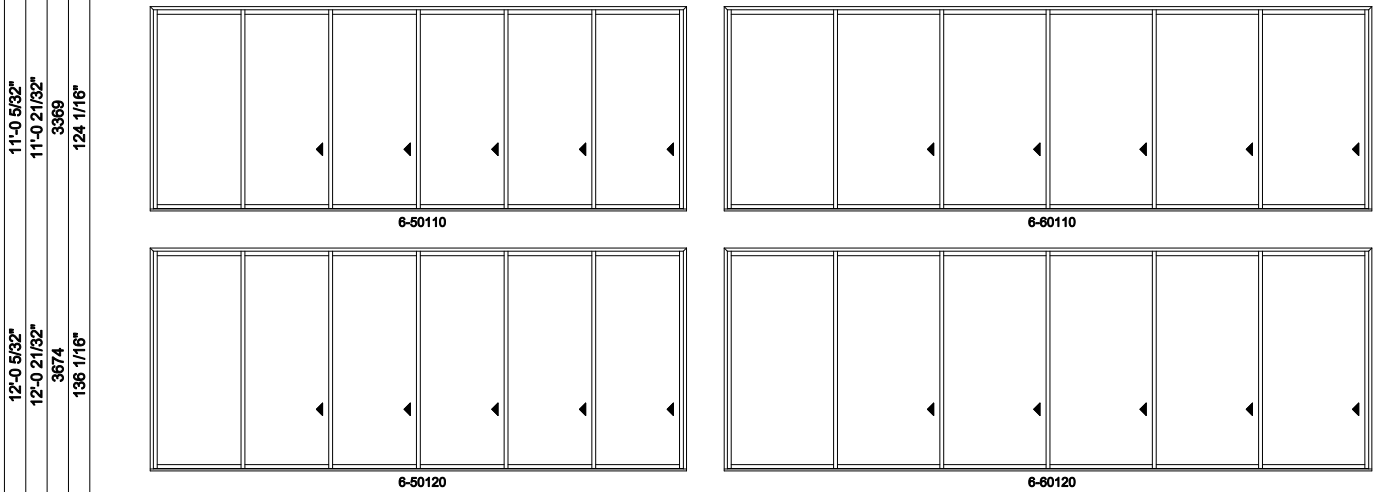

Multi-Slide Doors - 2-1/4" Panel (4701) 6 Panel

Jamb Dimension	28'-10 27/32"	34'-10 27/32"
Rough Opening	28'-11 27/32"	34'-11 27/32"
Soft Metric R.O. (mm)	8835	10664
Glass Size	55 1/4"	67 1/4"

Note: for motorized doors add 20" to rough opening