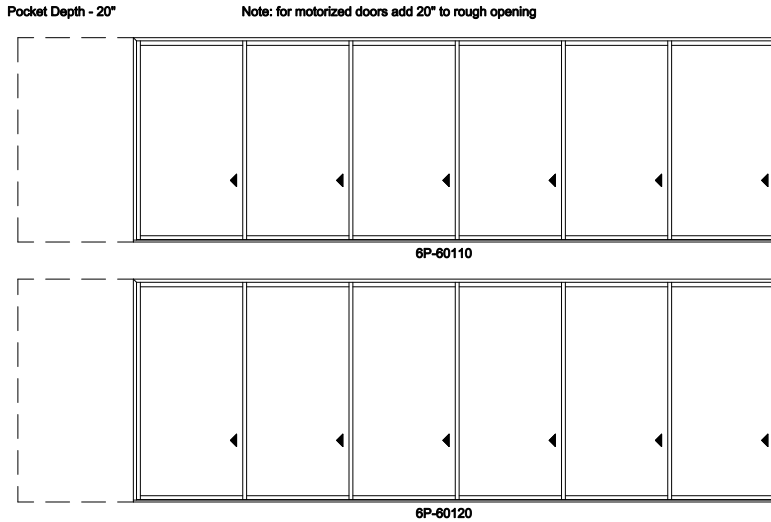

Multi-Slide Doors - 2-1/4" Panel (4701) 6 Panel Pocket

Exposed Jamb Width	34'-10 27/32"
Exposed RO Width	34'-11 17/32"
Pocket Width	6'-3"
Jamb Dimension	41'-1 17/32"
Rough Opening	41'-2 17/32"
Soft Metric R.O. (mm)	12561
Glass Size	67 1/4"

6L shown; 6R available

11'-0 5/32"	11'-0 21/32"	3369	124 1/16"
12'-0 5/32"	12'-0 21/32"	3674	136 1/16"