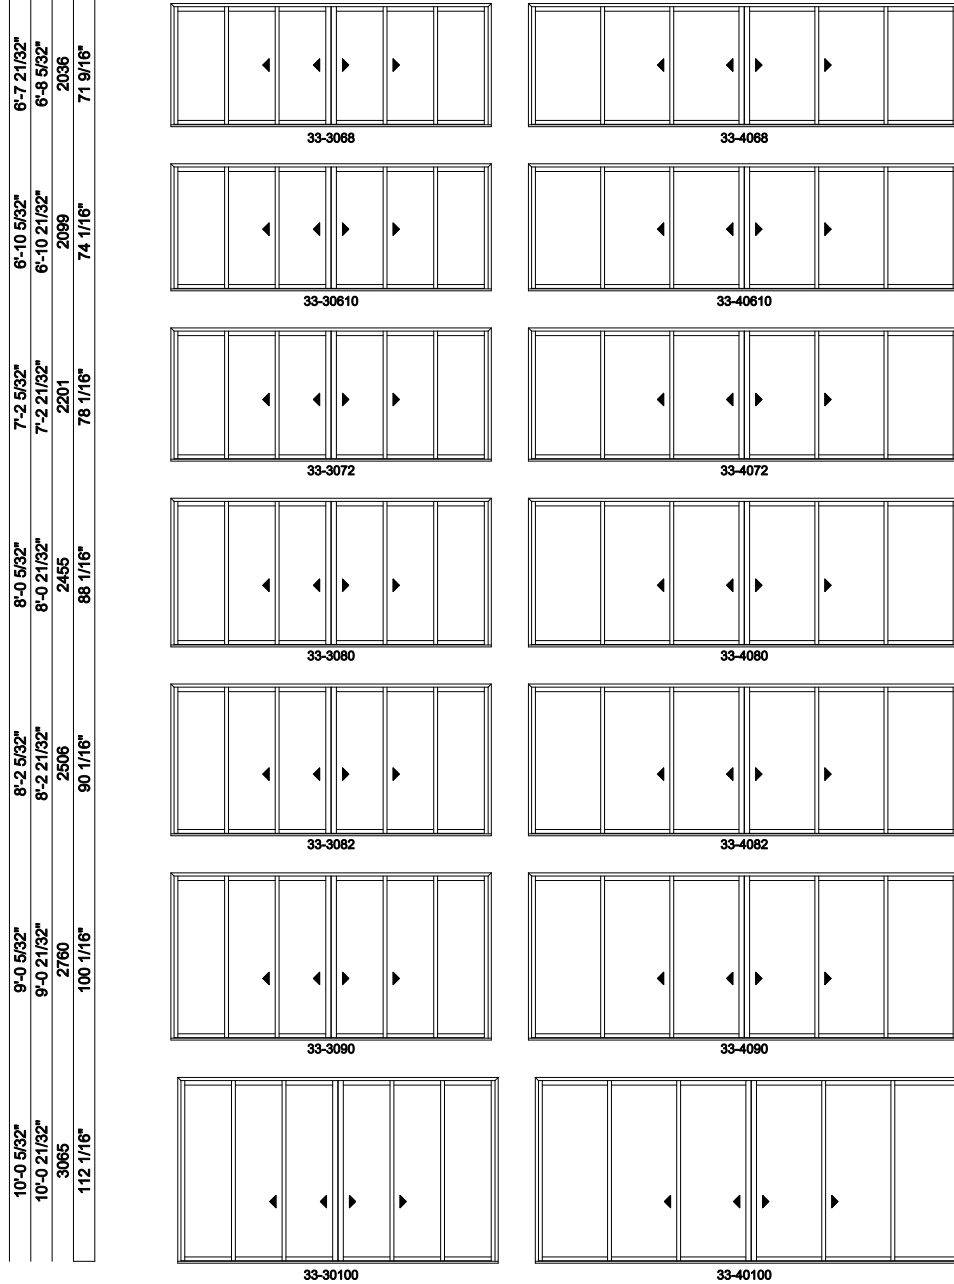

Multi-Slide Doors - 2-1/4" Panel (4701) 3L3R Panel

Jamb Dimension	17'-3 1/4"	23'-3 1/4"
Rough Opening	17'-4 1/4"	23'-4 1/4"
Soft Metric R.O. (mm)	5290	7118
Glass Size	31 1/4"	43 1/4"

Note: for motorized doors add 20" to rough opening