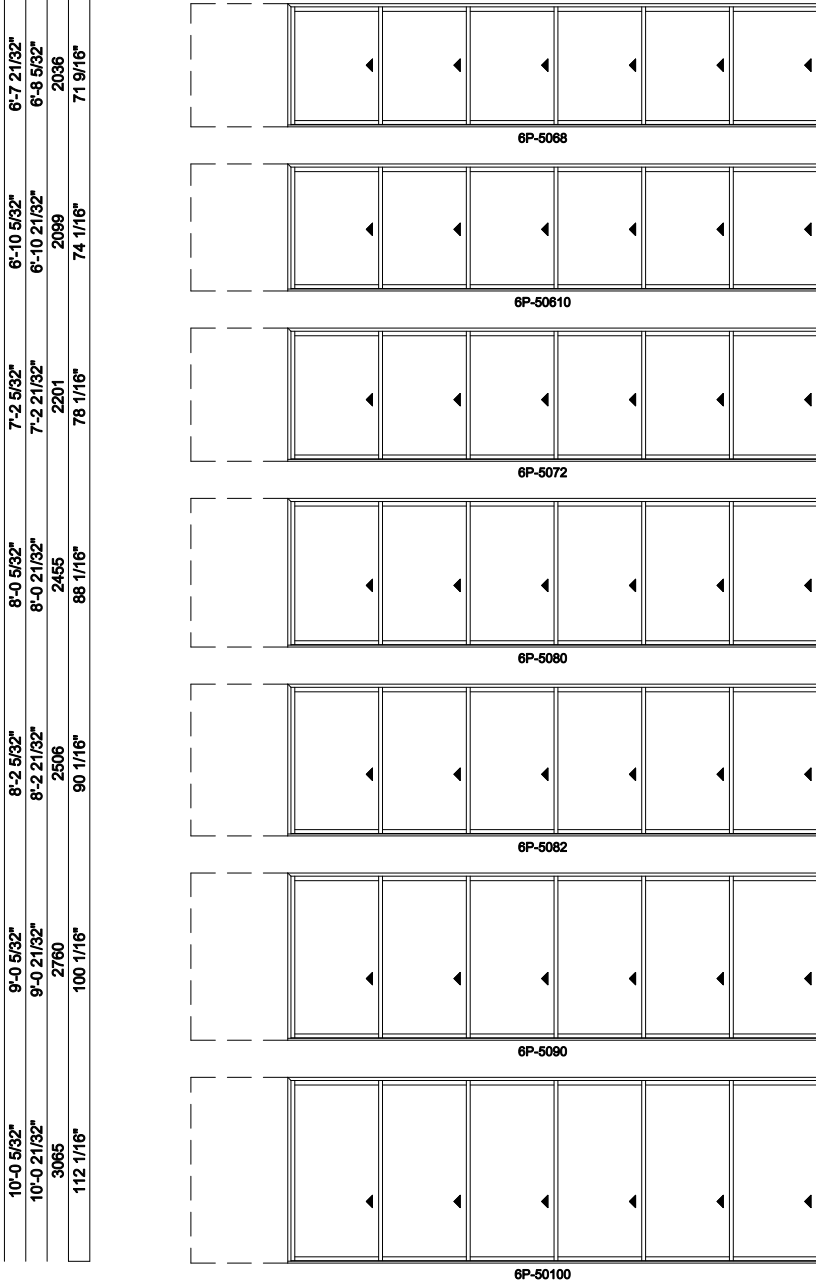

Multi-Slide Doors - 2-1/4" Panel (4701) 6 Panel Pocket

Exposed Jamb Width	28'-10 27/32"
Exposed RO Width	28'-11 17/32"
Pocket Width	5'-3"
Jamb Dimension	34'-1 17/32"
Rough Opening	34'-2 17/32"
Soft Metric R.O. (mm)	10427
Glass Size	55 1/4"

Pocket Depth - 20" Note: for motorized doors add 20" to rough opening

6L shown; 6R available