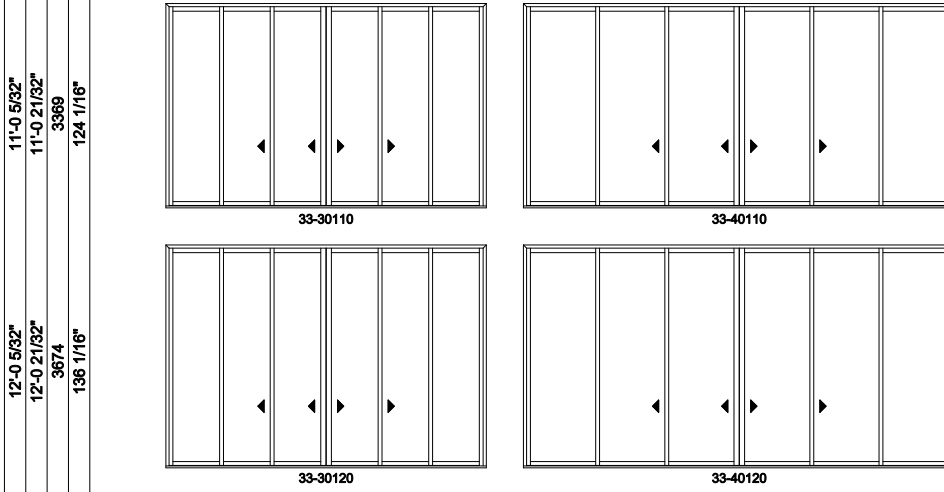

Multi-Slide Doors - 2-1/4" Panel (4701) 3L3R Panel

Jamb Dimension	17'-3 1/4"	23'-3 1/4"
Rough Opening	17'-4 1/4"	23'-4 1/4"
Soft Metric R.O. (mm)	5290	7118
Glass Size	31 1/4"	43 1/4"

Note: for motorized doors add 20" to rough opening