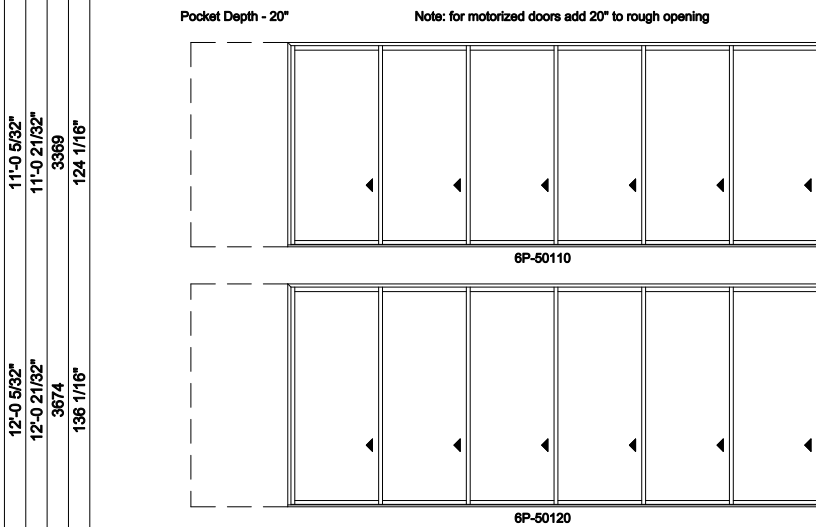

Multi-Slide Doors - 2-1/4" Panel (4701) 6 Panel Pocket

Exposed Jamb Width	28'-10 27/32"
Exposed RO Width	28'-11 17/32"
Pocket Width	5'-3"
Jamb Dimension	34'-1 17/32"
Rough Opening	34'-2 17/32"
Soft Metric R.O. (mm)	10427
Glass Size	55 1/4"