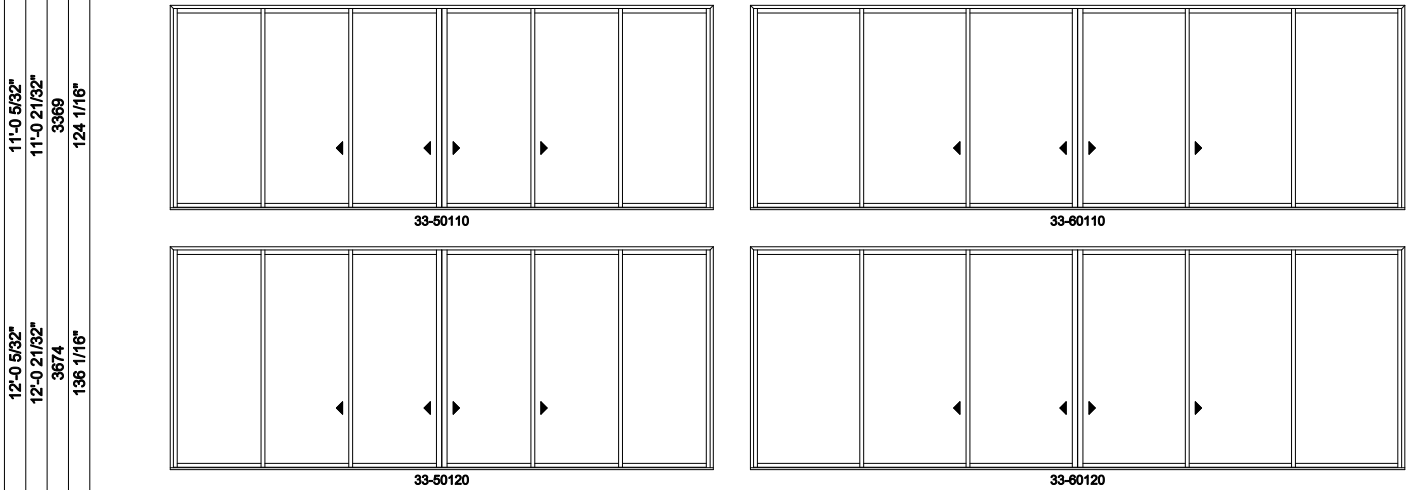

Multi-Slide Doors - 2-1/4" Panel (4701) 3L3R Panel

Jamb Dimension	29'-3 1/4"	35'-3 1/4"
Rough Opening	29'-4 1/4"	35'-4 1/4"
Soft Metric R.O. (mm)	8947	10776
Glass Size	55 1/4"	67 1/4"

Note: for motorized doors add 20" to rough opening