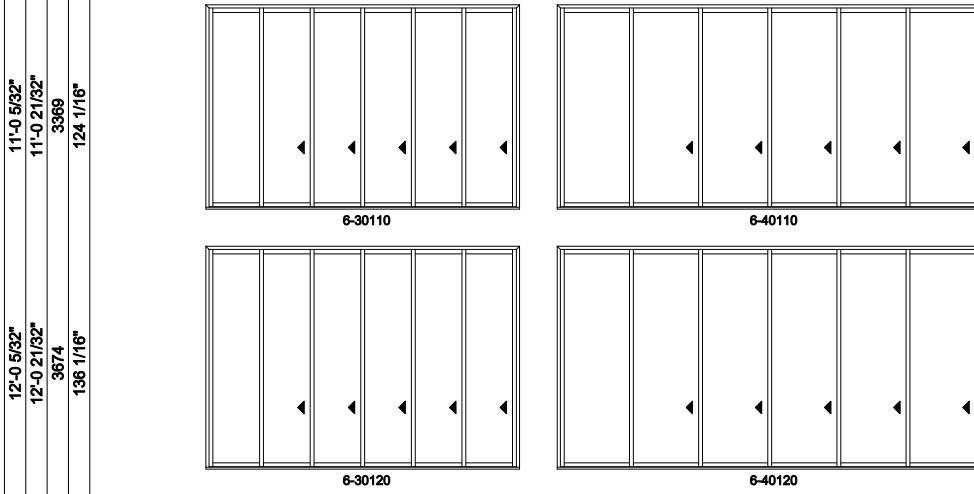

Multi-Slide Doors - 2-1/4" Panel (4701) 6 Panel

Jamb Dimension	16'-10 27/32"	22'-10 27/32"
Rough Opening	16'-11 27/32"	22'-11 27/32"
Soft Metric R.O. (mm)	5178	7006
Glass Size	31 1/4"	43 1/4"

Note: for motorized doors add 20" to rough opening