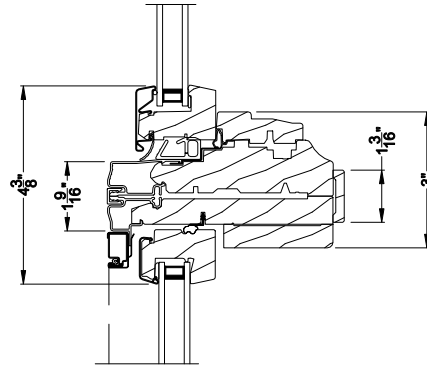

CLASSIC SERIES DOUBLE HUNG PICTURE/TRANSOM
Jamb Extensions

Note: All dimensions are approximate. Weather Shield reserves the right to change specifications without notice.

Weather Shield®

Classic Series

Double Hung Windows

CROSS SECTION DETAILS

CLASSIC SERIES DOUBLE HUNG PICTURE
Horizontal Stack Section - Transom over Picture

CLASSIC SERIES DOUBLE HUNG WINDOW
Horizontal Stack Section - Transom Stack over DH

CLASSIC SERIES DOUBLE HUNG WINDOW
Vertical Mull Section - DH / DH

CLASSIC SERIES DOUBLE HUNG PICTURE
Vertical Mull Section - DH to Picture

Note: All dimensions are approximate. Weather Shield reserves the right to change specifications without notice.