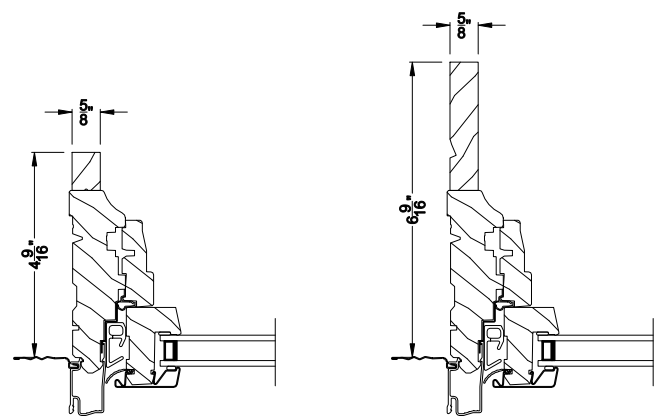

Weather Shield®

Classic Series

Double Hung Windows

CROSS SECTION DETAILS

CLASSIC SERIES DOUBLE HUNG PICTURE
Vertical Section

CLASSIC SERIES DOUBLE HUNG TRANSOM
Vertical Section

CLASSIC SERIES DOUBLE HUNG PICTURE/TRANSOM
Horizontal Section

CLASSIC SERIES DOUBLE HUNG PICTURE/TRANSOM
Jamb Extensions

Note: All dimensions are approximate. Weather Shield reserves the right to change specifications without notice.

Weather Shield®

Classic Series

Double Hung Windows

CROSS SECTION DETAILS

CLASSIC SERIES DOUBLE HUNG PICTURE
Horizontal Stack Section - Transom over Picture

CLASSIC SERIES DOUBLE HUNG WINDOW
Horizontal Stack Section - Transom Stack over DH

CLASSIC SERIES DOUBLE HUNG WINDOW
Vertical Mull Section - DH / DH

CLASSIC SERIES DOUBLE HUNG PICTURE
Vertical Mull Section - DH to Picture

Note: All dimensions are approximate. Weather Shield reserves the right to change specifications without notice.