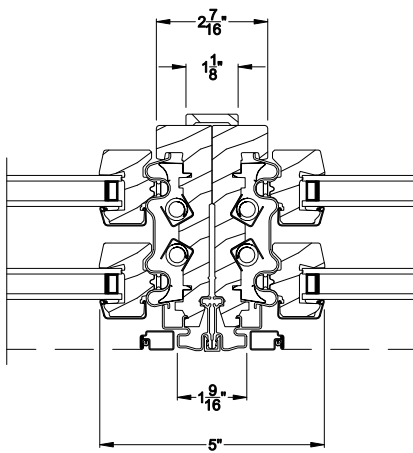

CLASSIC SERIES DOUBLE HUNG PICTURE/TRANSOM
Jamb Extensions

Note: All dimensions are approximate. Weather Shield reserves the right to change specifications without notice.

Weather Shield®

Classic Series

Double Hung Windows

CROSS SECTION DETAILS

CLASSIC SERIES DOUBLE HUNG PICTURE
Horizontal Stack Section - Transom over Picture

CLASSIC SERIES DOUBLE HUNG WINDOW
Horizontal Stack Section - Transom Stack over DH

CLASSIC SERIES DOUBLE HUNG WINDOW
Vertical Mull Section - DH / DH

CLASSIC SERIES DOUBLE HUNG PICTURE
Vertical Mull Section - DH to Picture

Note: All dimensions are approximate. Weather Shield reserves the right to change specifications without notice.