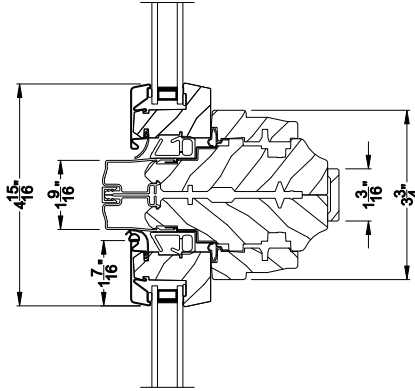

Weather Shield®

Classic Series

Double Hung Windows

CROSS SECTION DETAILS

CLASSIC SERIES DOUBLE HUNG PICTURE
Vertical Section

CLASSIC SERIES DOUBLE HUNG TRANSOM
Vertical Section

CLASSIC SERIES DOUBLE HUNG PICTURE/TRANSOM
Horizontal Section

CLASSIC SERIES DOUBLE HUNG PICTURE/TRANSOM
Jamb Extensions

Note: All dimensions are approximate. Weather Shield reserves the right to change specifications without notice.

Weather Shield®

Classic Series

Double Hung Windows

CROSS SECTION DETAILS

CLASSIC SERIES DOUBLE HUNG PICTURE
Horizontal Stack Section - Transom over Picture

CLASSIC SERIES DOUBLE HUNG WINDOW
Horizontal Stack Section - Transom Stack over DH

CLASSIC SERIES DOUBLE HUNG WINDOW
Vertical Mull Section - DH / DH

CLASSIC SERIES DOUBLE HUNG PICTURE
Vertical Mull Section - DH to Picture

Note: All dimensions are approximate. Weather Shield reserves the right to change specifications without notice.