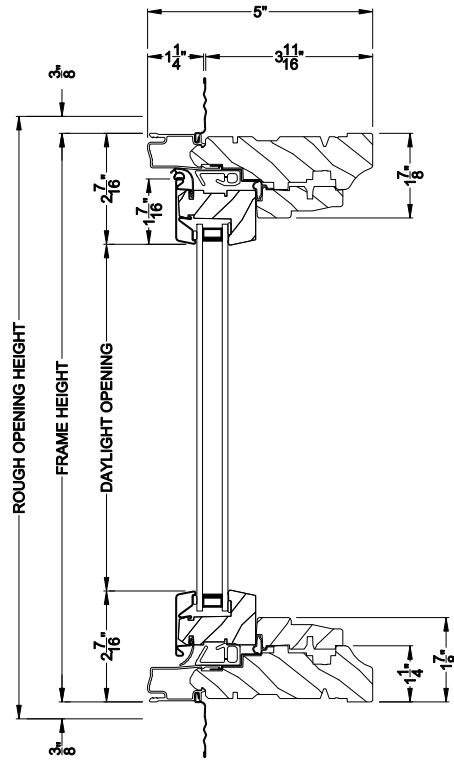

Weather Shield®

Classic Series

Double Hung Windows

CROSS SECTION DETAILS

CLASSIC SERIES DOUBLE HUNG PICTURE
Vertical Section

CLASSIC SERIES DOUBLE HUNG TRANSOM
Vertical Section

CLASSIC SERIES DOUBLE HUNG PICTURE/TRANSOM
Horizontal Section

CLASSIC SERIES DOUBLE HUNG PICTURE/TRANSOM
Jamb Extensions

Note: All dimensions are approximate. Weather Shield reserves the right to change specifications without notice.

Weather Shield®

Classic Series

Double Hung Windows

CROSS SECTION DETAILS

CLASSIC SERIES DOUBLE HUNG PICTURE
Horizontal Stack Section - Transom over Picture

CLASSIC SERIES DOUBLE HUNG WINDOW
Horizontal Stack Section - Transom Stack over DH

CLASSIC SERIES DOUBLE HUNG WINDOW
Vertical Mull Section - DH / DH

CLASSIC SERIES DOUBLE HUNG PICTURE
Vertical Mull Section - DH to Picture

Note: All dimensions are approximate. Weather Shield reserves the right to change specifications without notice.