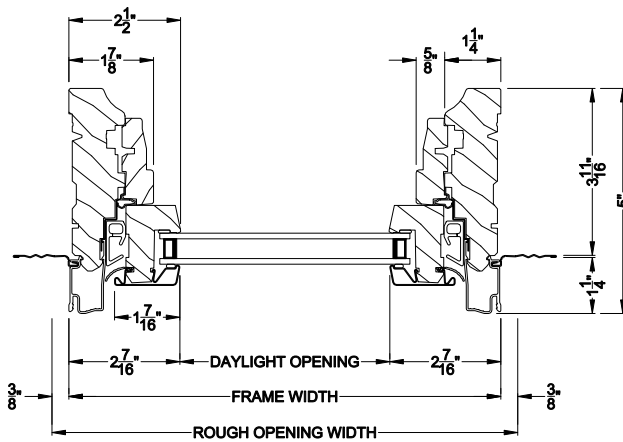

Weather Shield®

Classic Series

Double Hung Windows

CROSS SECTION DETAILS

CLASSIC SERIES DOUBLE HUNG PICTURE
Vertical Section

CLASSIC SERIES DOUBLE HUNG TRANSOM
Vertical Section

CLASSIC SERIES DOUBLE HUNG PICTURE/TRANSOM
Horizontal Section

CLASSIC SERIES DOUBLE HUNG PICTURE/TRANSOM
Jamb Extensions

Note: All dimensions are approximate. Weather Shield reserves the right to change specifications without notice.

Weather Shield®

Classic Series

Double Hung Windows

CROSS SECTION DETAILS

CLASSIC SERIES DOUBLE HUNG PICTURE
Horizontal Stack Section - Transom over Picture

CLASSIC SERIES DOUBLE HUNG WINDOW
Horizontal Stack Section - Transom Stack over DH

CLASSIC SERIES DOUBLE HUNG WINDOW
Vertical Mull Section - DH / DH

CLASSIC SERIES DOUBLE HUNG PICTURE
Vertical Mull Section - DH to Picture

Note: All dimensions are approximate. Weather Shield reserves the right to change specifications without notice.