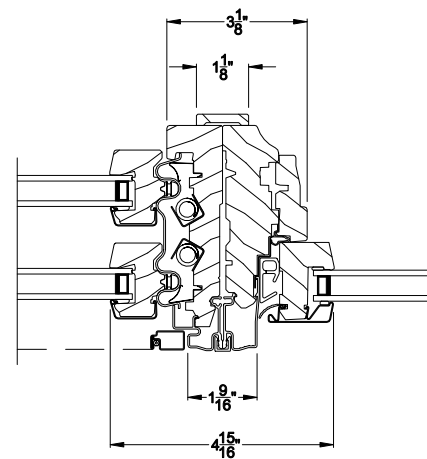

CROSS SECTION DETAILS

CLASSIC SERIES DOUBLE HUNG PICTURE
Horizontal Stack Section - Transom over Picture

CLASSIC SERIES DOUBLE HUNG WINDOW
Horizontal Stack Section - Transom Stack over DH

CLASSIC SERIES DOUBLE HUNG WINDOW
Vertical Mull Section - DH / DH

CLASSIC SERIES DOUBLE HUNG PICTURE
Vertical Mull Section - DH to Picture

Note: All dimensions are approximate. Weather Shield reserves the right to change specifications without notice.