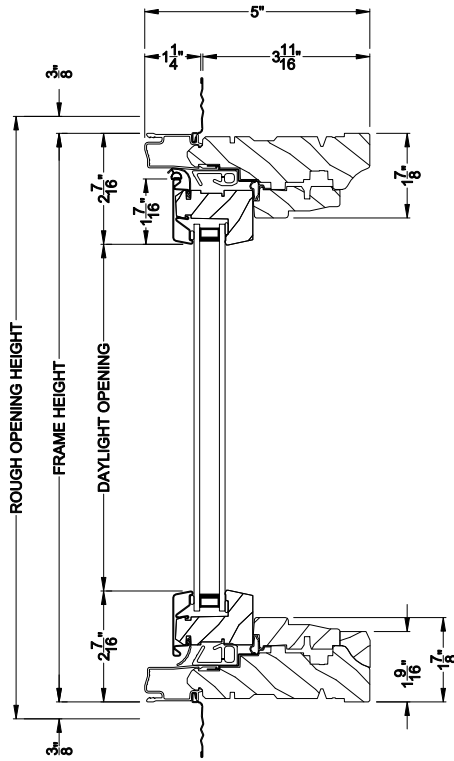

Weather Shield®

Classic Series

Double Hung Windows

CROSS SECTION DETAILS

CLASSIC SERIES DOUBLE HUNG PICTURE
Vertical Section

CLASSIC SERIES DOUBLE HUNG TRANSOM
Vertical Section

CLASSIC SERIES DOUBLE HUNG PICTURE/TRANSOM
Horizontal Section

CLASSIC SERIES DOUBLE HUNG PICTURE/TRANSOM
Jamb Extensions

Note: All dimensions are approximate. Weather Shield reserves the right to change specifications without notice.

Weather Shield®

Classic Series

Double Hung Windows

CROSS SECTION DETAILS

CLASSIC SERIES DOUBLE HUNG PICTURE
Horizontal Stack Section - Transom over Picture

CLASSIC SERIES DOUBLE HUNG WINDOW
Horizontal Stack Section - Transom Stack over DH

CLASSIC SERIES DOUBLE HUNG WINDOW
Vertical Mull Section - DH / DH

CLASSIC SERIES DOUBLE HUNG PICTURE
Vertical Mull Section - DH to Picture

Note: All dimensions are approximate. Weather Shield reserves the right to change specifications without notice.