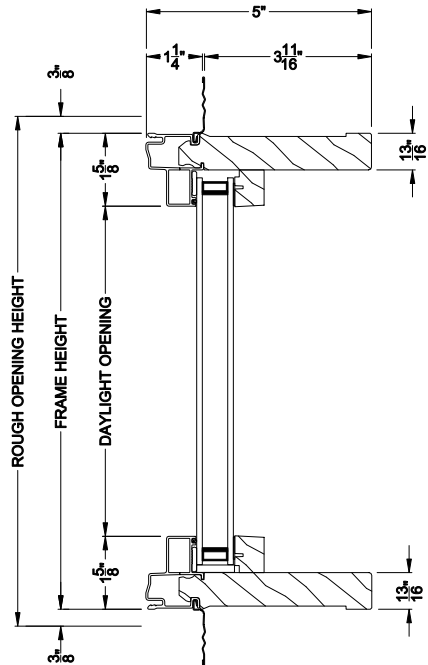

Weather Shield®

Classic Series

Direct-Set Windows

CROSS SECTION DETAILS

CLASSIC SERIES DIRECT-SET
Vertical Section