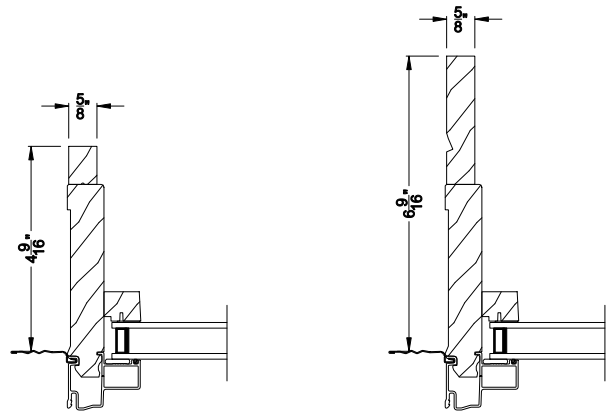

## CROSS SECTION DETAILS

**CLASSIC SERIES DIRECT-SET**  
Vertical Section

**CLASSIC SERIES DIRECT-SET**  
Vertical Section - Radius Top

**CLASSIC SERIES DIRECT-SET**  
Horizontal Section

**CLASSIC SERIES DIRECT-SET**  
Jamb Extensions

Note: All dimensions are approximate. Weather Shield reserves the right to change specifications without notice.

### CROSS SECTION DETAILS

**CLASSIC SERIES DIRECT-SET**  
Horizontal Stack Section

**CLASSIC SERIES DIRECT-SET**  
Vertical Mull Section

Note: All dimensions are approximate. Weather Shield reserves the right to change specifications without notice.