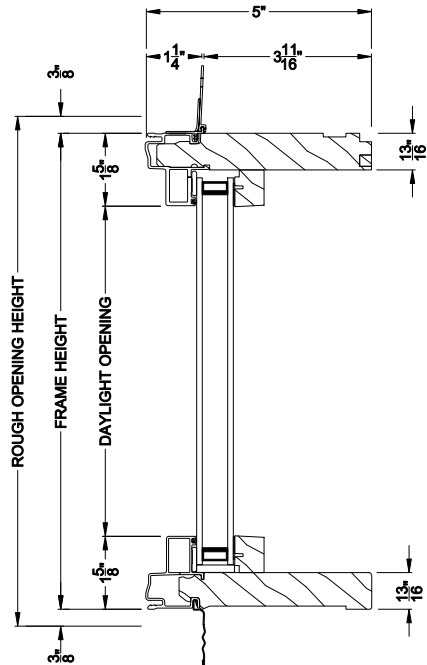

CLASSIC SERIES DIRECT-SET
Vertical Section - Radius Top