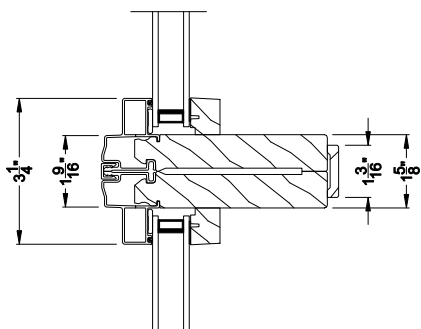

Weather Shield®

Classic Series

Direct-Set Windows

CROSS SECTION DETAILS

CLASSIC SERIES DIRECT-SET
Horizontal Stack Section