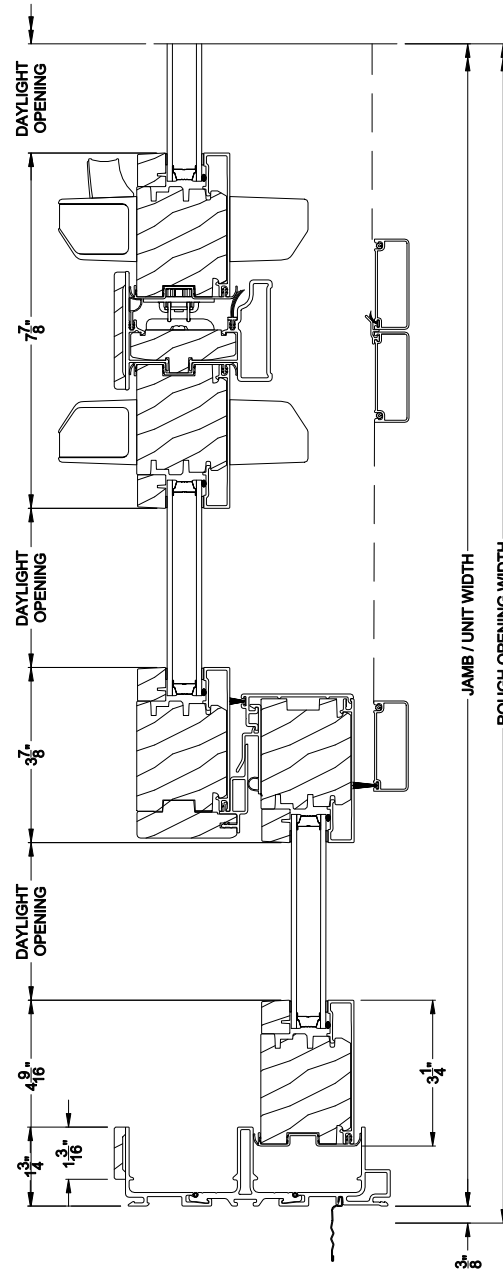

Weather Shield®

Classic Series™

Sliding Patio Doors

CROSS SECTION DETAILS

CLASSIC SERIES SLIDING PATIO DOOR
Vertical Section

CLASSIC SERIES SLIDING PATIO DOOR
Jamb extensions

CLASSIC SERIES SLIDING PATIO DOOR
Horizontal Section - 2 Panel Door

High Performance Interlock

Note: All dimensions are approximate. Weather Shield reserves the right to change specifications without notice.

Weather Shield®

Classic Series™

Sliding Patio Doors

CROSS SECTION DETAILS

CLASSIC SERIES SLIDING PATIO DOOR
Horizontal Section - 3 Panel Door

CLASSIC SERIES SLIDING PATIO DOOR
Horizontal Section - 4 Panel Door

Note: All dimensions are approximate. Weather Shield reserves the right to change specifications without notice.