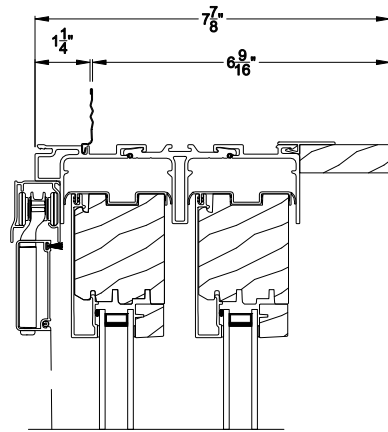

Weather Shield®

Classic Series™

Sliding Patio Doors

CROSS SECTION DETAILS

CLASSIC SERIES SLIDING PATIO DOOR
Vertical Section

CLASSIC SERIES SLIDING PATIO DOOR
Jamb extensions

CLASSIC SERIES SLIDING PATIO DOOR
Horizontal Section - 2 Panel Door

High Performance Interlock

Note: All dimensions are approximate. Weather Shield reserves the right to change specifications without notice.

Weather Shield®

Classic Series™

Sliding Patio Doors

CROSS SECTION DETAILS

CLASSIC SERIES SLIDING PATIO DOOR
Horizontal Section - 3 Panel Door

CLASSIC SERIES SLIDING PATIO DOOR
Horizontal Section - 4 Panel Door

Note: All dimensions are approximate. Weather Shield reserves the right to change specifications without notice.