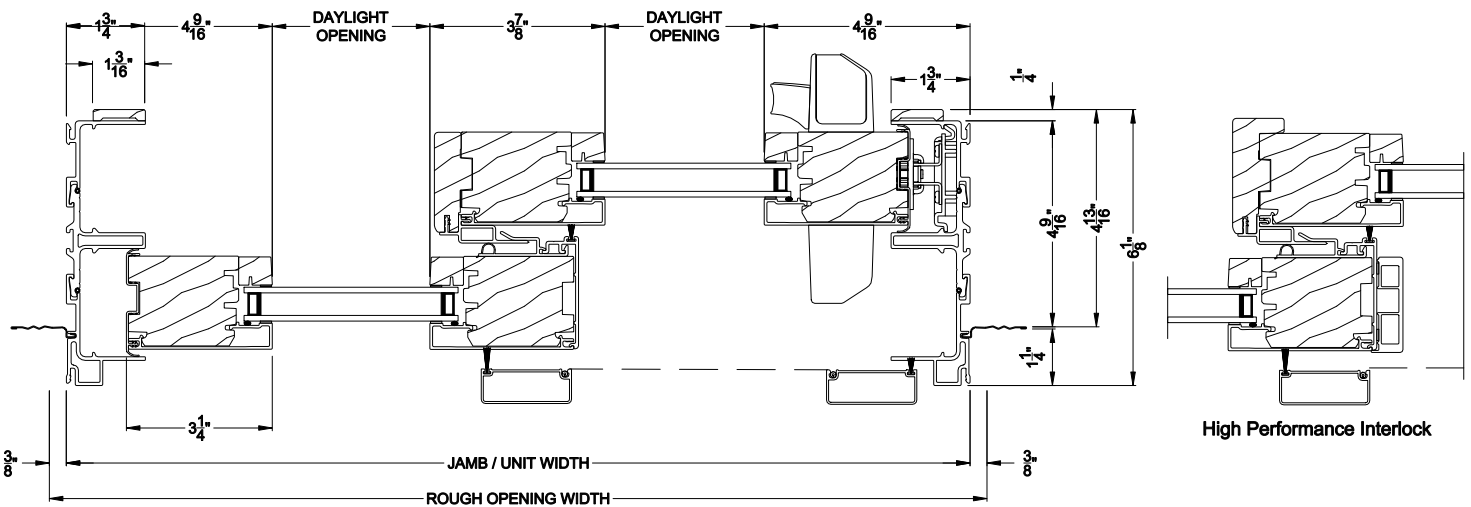

Weather Shield®

Classic Series™

Sliding Patio Doors

CROSS SECTION DETAILS

CLASSIC SERIES SLIDING PATIO DOOR
Vertical Section

CLASSIC SERIES SLIDING PATIO DOOR
Jamb extensions

CLASSIC SERIES SLIDING PATIO DOOR
Horizontal Section - 2 Panel Door

High Performance Interlock

Note: All dimensions are approximate. Weather Shield reserves the right to change specifications without notice.

Weather Shield®

Classic Series™

Sliding Patio Doors

CROSS SECTION DETAILS

CLASSIC SERIES SLIDING PATIO DOOR
Horizontal Section - 3 Panel Door

CLASSIC SERIES SLIDING PATIO DOOR
Horizontal Section - 4 Panel Door

Note: All dimensions are approximate. Weather Shield reserves the right to change specifications without notice.