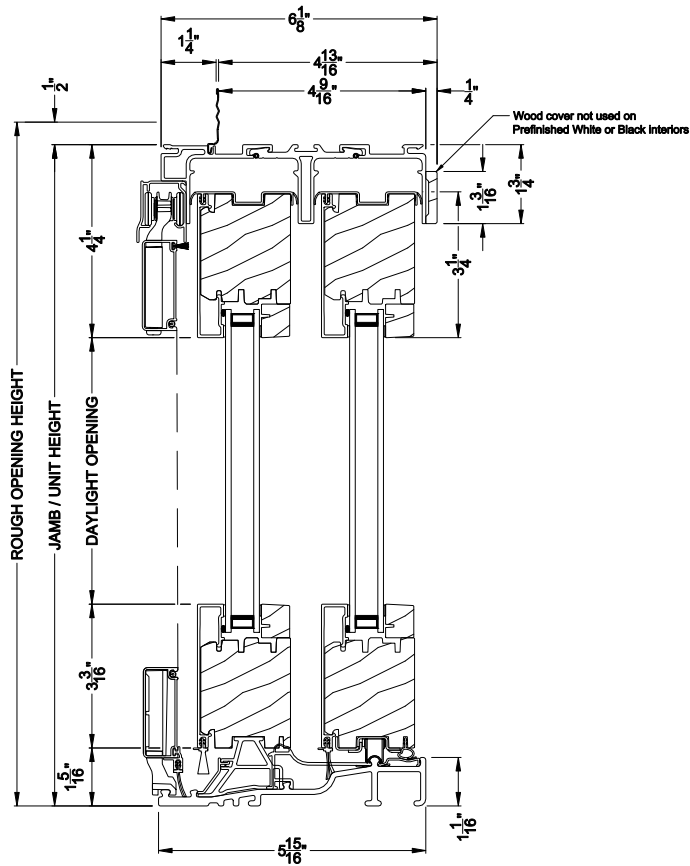

Weather Shield®

Classic Series™

Sliding Patio Doors

CROSS SECTION DETAILS

CLASSIC SERIES SLIDING PATIO DOOR
Vertical Section

CLASSIC SERIES SLIDING PATIO DOOR
Jamb extensions

CLASSIC SERIES SLIDING PATIO DOOR
Horizontal Section - 2 Panel Door

High Performance Interlock

Note: All dimensions are approximate. Weather Shield reserves the right to change specifications without notice.

Weather Shield®

Classic Series™

Sliding Patio Doors

CROSS SECTION DETAILS

CLASSIC SERIES SLIDING PATIO DOOR
Horizontal Section - 3 Panel Door

CLASSIC SERIES SLIDING PATIO DOOR
Horizontal Section - 4 Panel Door

Note: All dimensions are approximate. Weather Shield reserves the right to change specifications without notice.