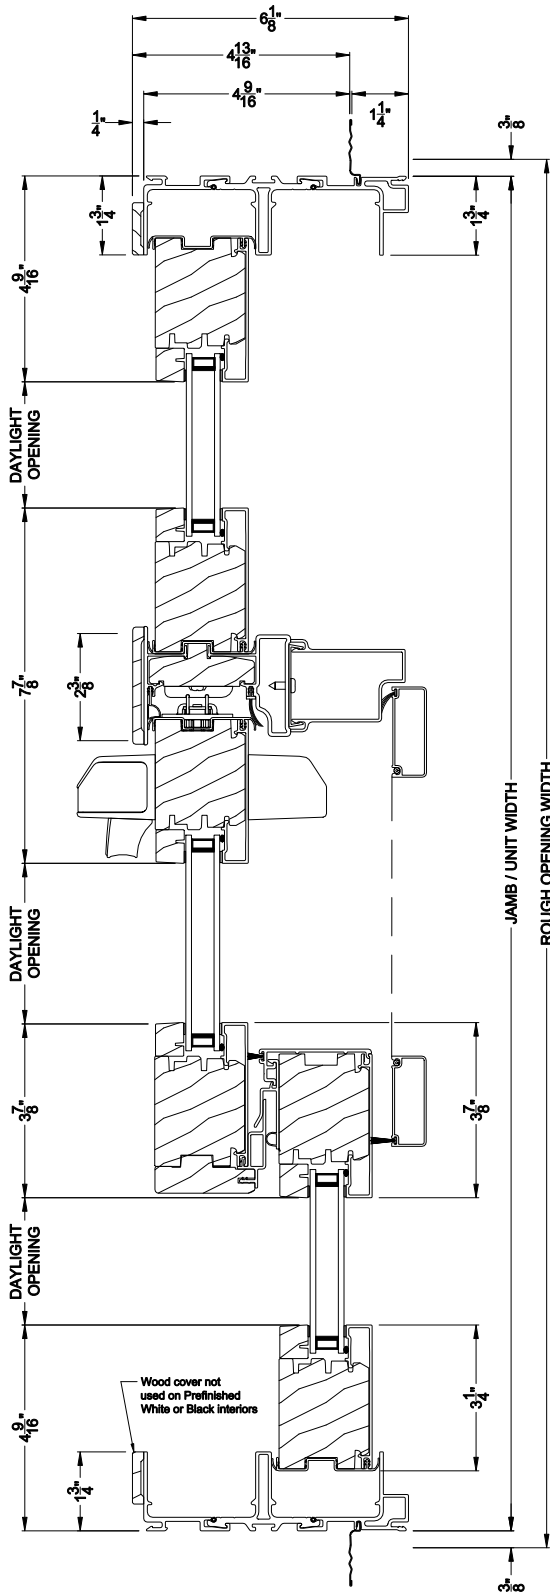

Weather Shield®

Classic Series™

Sliding Patio Doors

CROSS SECTION DETAILS

CLASSIC SERIES SLIDING PATIO DOOR
Vertical Section

CLASSIC SERIES SLIDING PATIO DOOR
Jamb extensions

CLASSIC SERIES SLIDING PATIO DOOR
Horizontal Section - 2 Panel Door

High Performance Interlock

Note: All dimensions are approximate. Weather Shield reserves the right to change specifications without notice.

Weather Shield®

Classic Series™

Sliding Patio Doors

CROSS SECTION DETAILS

CLASSIC SERIES SLIDING PATIO DOOR
Horizontal Section - 3 Panel Door

CLASSIC SERIES SLIDING PATIO DOOR
Horizontal Section - 4 Panel Door

Note: All dimensions are approximate. Weather Shield reserves the right to change specifications without notice.