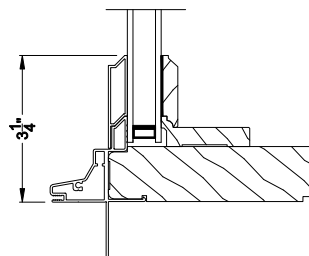

## CROSS SECTION DETAILS

**PREMIUM DIRECT-SET SPECIAL SHAPE (8306)**  
Vertical Section - 6-9/16" jamb

**PREMIUM DIRECT-SET SPECIAL SHAPE**  
Stack Section

**PREMIUM DIRECT-SET SPECIAL SHAPE (8306)**  
Horizontal Section - 6-9/16" jamb

**PREMIUM DIRECT-SET SPECIAL SHAPE**  
Horizontal Mullion Section

Note: All dimensions are approximate. Weather Shield reserves the right to change specifications without notice.

**PREMIUM DIRECT-SET (8306)**  
Vertical Section - Colonial Simulated Sash (Cas)

**PREMIUM DIRECT-SET (8306)**  
Vertical Section - Colonial Simulated Sash (DH)

**PREMIUM DIRECT-SET (8306)**  
Vertical Section - Putty Simulated Sash (Cas)

**PREMIUM DIRECT-SET (8306)**  
Vertical Section - Putty Simulated Sash (DH)

**PREMIUM DIRECT-SET (8306)**  
Vertical Section - Square Simulated Sash (Cas)

**PREMIUM DIRECT-SET (8306)**  
Vertical Section - Square Simulated Sash (DH)

Note: All dimensions are approximate. Weather Shield reserves the right to change specifications without notice.