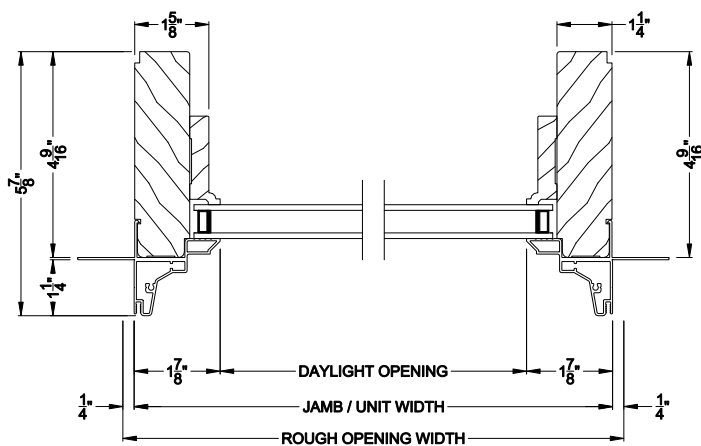

**PREMIUM DIRECT-SET SPECIAL SHAPE**  
Stack Section

**PREMIUM DIRECT-SET SPECIAL SHAPE (8306)**  
Vertical Section - Colonial glazing bead

**PREMIUM DIRECT-SET SPECIAL SHAPE (8306)**  
Horizontal Section - Colonial glazing bead

**PREMIUM DIRECT-SET SPECIAL SHAPE**  
Horizontal Mullion Section

Note: All dimensions are approximate. Weather Shield reserves the right to change specifications without notice.

## CROSS SECTION DETAILS

**PREMIUM DIRECT-SET SPECIAL SHAPE (8306)**  
Vertical Section - 6-9/16" jamb

**PREMIUM DIRECT-SET SPECIAL SHAPE**  
Stack Section

**PREMIUM DIRECT-SET SPECIAL SHAPE (8306)**  
Horizontal Section - 6-9/16" jamb