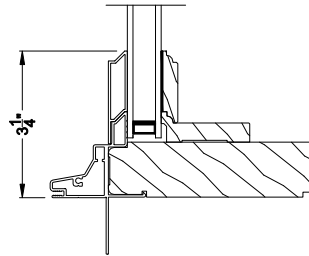

## CROSS SECTION DETAILS

**PREMIUM DIRECT-SET SPECIAL SHAPE (8306)**  
Vertical Section - 6-9/16" jamb

**PREMIUM DIRECT-SET SPECIAL SHAPE**  
Stack Section

**PREMIUM DIRECT-SET SPECIAL SHAPE (8306)**  
Horizontal Section - 6-9/16" jamb

**PREMIUM DIRECT-SET SPECIAL SHAPE**  
Horizontal Mullion Section

Note: All dimensions are approximate. Weather Shield reserves the right to change specifications without notice.

**PREMIUM DIRECT-SET (8306)**  
Vertical Section - Colonial Simulated Sash (Cas)