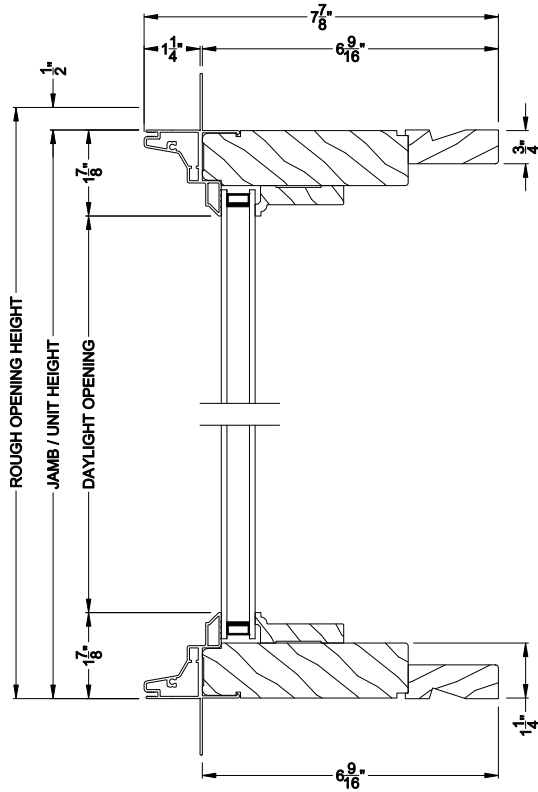

**PREMIUM DIRECT-SET SPECIAL SHAPE**  
Horizontal Mullion Section

Note: All dimensions are approximate. Weather Shield reserves the right to change specifications without notice.

## CROSS SECTION DETAILS

**PREMIUM DIRECT-SET SPECIAL SHAPE (8306)**  
Vertical Section - 6-9/16" jamb

**PREMIUM DIRECT-SET SPECIAL SHAPE**  
Stack Section

**PREMIUM DIRECT-SET SPECIAL SHAPE (8306)**  
Horizontal Section - 6-9/16" jamb