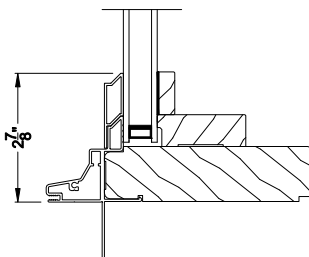

## CROSS SECTION DETAILS

**PREMIUM DIRECT-SET SPECIAL SHAPE (8306)**  
Vertical Section - 6-9/16" jamb

**PREMIUM DIRECT-SET SPECIAL SHAPE**  
Stack Section

**PREMIUM DIRECT-SET SPECIAL SHAPE (8306)**  
Horizontal Section - 6-9/16" jamb

**PREMIUM DIRECT-SET SPECIAL SHAPE**  
Horizontal Mullion Section

Note: All dimensions are approximate. Weather Shield reserves the right to change specifications without notice.

**PREMIUM DIRECT-SET (8306)**  
Vertical Section - Colonial Simulated Sash (Cas)

**PREMIUM DIRECT-SET (8306)**  
Vertical Section - Colonial Simulated Sash (DH)

**PREMIUM DIRECT-SET (8306)**  
Vertical Section - Putty Simulated Sash (Cas)

**PREMIUM DIRECT-SET (8306)**  
Vertical Section - Putty Simulated Sash (DH)

**PREMIUM DIRECT-SET (8306)**  
Vertical Section - Square Simulated Sash (Cas)

**PREMIUM DIRECT-SET (8306)**  
Vertical Section - Square Simulated Sash (DH)

Note: All dimensions are approximate. Weather Shield reserves the right to change specifications without notice.