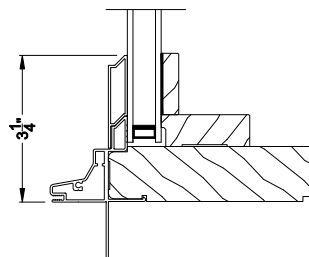

## CROSS SECTION DETAILS

**PREMIUM DIRECT-SET SPECIAL SHAPE (8306)**  
Vertical Section - 6-9/16" jamb

**PREMIUM DIRECT-SET SPECIAL SHAPE**  
Stack Section

**PREMIUM DIRECT-SET SPECIAL SHAPE (8306)**  
Horizontal Section - 6-9/16" jamb

**PREMIUM DIRECT-SET SPECIAL SHAPE**  
Horizontal Mullion Section

Note: All dimensions are approximate. Weather Shield reserves the right to change specifications without notice.

**PREMIUM DIRECT-SET (8306)**  
Vertical Section - Colonial Simulated Sash (Cas)

**PREMIUM DIRECT-SET (8306)**  
Vertical Section - Colonial Simulated Sash (DH)

**PREMIUM DIRECT-SET (8306)**  
Vertical Section - Putty Simulated Sash (Cas)

**PREMIUM DIRECT-SET (8306)**  
Vertical Section - Putty Simulated Sash (DH)

**PREMIUM DIRECT-SET (8306)**  
Vertical Section - Square Simulated Sash (Cas)

**PREMIUM DIRECT-SET (8306)**  
Vertical Section - Square Simulated Sash (DH)

Note: All dimensions are approximate. Weather Shield reserves the right to change specifications without notice.