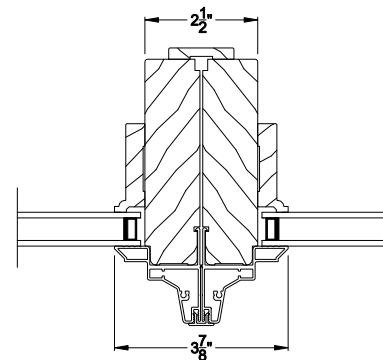

## CROSS SECTION DETAILS

**PREMIUM DIRECT-SET SPECIAL SHAPE (8306)**  
Vertical Section - 6-9/16" jamb

**PREMIUM DIRECT-SET SPECIAL SHAPE**  
Stack Section

**PREMIUM DIRECT-SET SPECIAL SHAPE (8306)**  
Horizontal Section - 6-9/16" jamb

**PREMIUM DIRECT-SET SPECIAL SHAPE**  
Horizontal Mullion Section

Note: All dimensions are approximate. Weather Shield reserves the right to change specifications without notice.

**PREMIUM DIRECT-SET (8306)**  
Vertical Section - Colonial Simulated Sash (Cas)