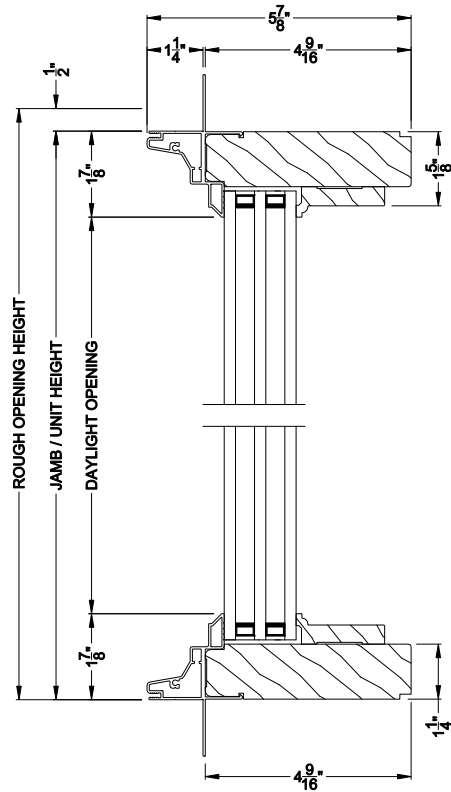

## CROSS SECTION DETAILS

**PREMIUM DIRECT-SET SPECIAL SHAPE (8306)**  
Vertical Section - 6-9/16" jamb

**PREMIUM DIRECT-SET SPECIAL SHAPE**  
Stack Section

**PREMIUM DIRECT-SET SPECIAL SHAPE (8306)**  
Horizontal Section - 6-9/16" jamb

**PREMIUM DIRECT-SET SPECIAL SHAPE**  
Horizontal Mullion Section

Note: All dimensions are approximate. Weather Shield reserves the right to change specifications without notice.

**PREMIUM DIRECT-SET (8306)**  
Vertical Section - Colonial Simulated Sash (Cas)

**PREMIUM DIRECT-SET (8306)**  
Vertical Section - Colonial Simulated Sash (DH)

**PREMIUM DIRECT-SET (8306)**  
Vertical Section - Putty Simulated Sash (Cas)

**PREMIUM DIRECT-SET (8306)**  
Vertical Section - Putty Simulated Sash (DH)

**PREMIUM DIRECT-SET (8306)**  
Vertical Section - Square Simulated Sash (Cas)

**PREMIUM DIRECT-SET (8306)**  
Vertical Section - Square Simulated Sash (DH)

Note: All dimensions are approximate. Weather Shield reserves the right to change specifications without notice.