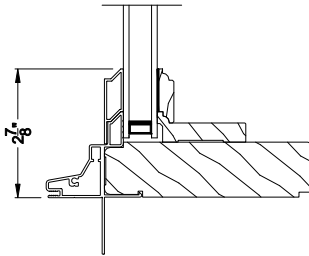

## CROSS SECTION DETAILS

**PREMIUM DIRECT-SET SPECIAL SHAPE (8306)**  
Vertical Section - 6-9/16" jamb

**PREMIUM DIRECT-SET SPECIAL SHAPE**  
Stack Section

**PREMIUM DIRECT-SET SPECIAL SHAPE (8306)**  
Horizontal Section - 6-9/16" jamb

**PREMIUM DIRECT-SET SPECIAL SHAPE**  
Horizontal Mullion Section

Note: All dimensions are approximate. Weather Shield reserves the right to change specifications without notice.

**PREMIUM DIRECT-SET (8306)**  
Vertical Section - Colonial Simulated Sash (Cas)