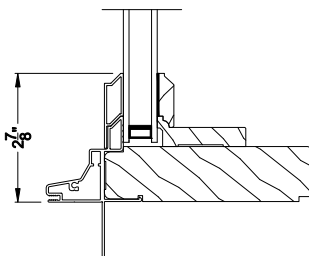

## CROSS SECTION DETAILS

**PREMIUM DIRECT-SET SPECIAL SHAPE (8306)**  
Vertical Section - 6-9/16" jamb

**PREMIUM DIRECT-SET SPECIAL SHAPE**  
Stack Section

**PREMIUM DIRECT-SET SPECIAL SHAPE (8306)**  
Horizontal Section - 6-9/16" jamb

**PREMIUM DIRECT-SET SPECIAL SHAPE**  
Horizontal Mullion Section

Note: All dimensions are approximate. Weather Shield reserves the right to change specifications without notice.

**PREMIUM DIRECT-SET (8306)**  
Vertical Section - Colonial Simulated Sash (Cas)

**PREMIUM DIRECT-SET (8306)**  
Vertical Section - Colonial Simulated Sash (DH)

**PREMIUM DIRECT-SET (8306)**  
Vertical Section - Putty Simulated Sash (Cas)

**PREMIUM DIRECT-SET (8306)**  
Vertical Section - Putty Simulated Sash (DH)

**PREMIUM DIRECT-SET (8306)**  
Vertical Section - Square Simulated Sash (Cas)

**PREMIUM DIRECT-SET (8306)**  
Vertical Section - Square Simulated Sash (DH)

Note: All dimensions are approximate. Weather Shield reserves the right to change specifications without notice.