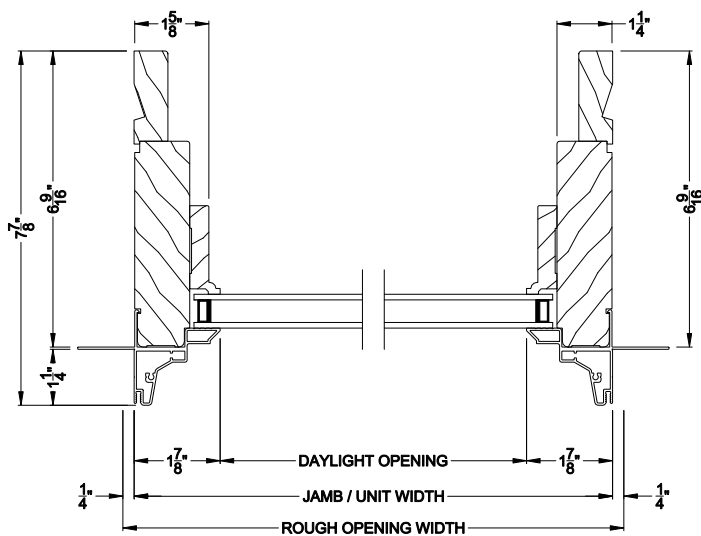

**PREMIUM DIRECT-SET SPECIAL SHAPE**  
Horizontal Mullion Section

Note: All dimensions are approximate. Weather Shield reserves the right to change specifications without notice.

## CROSS SECTION DETAILS

**PREMIUM DIRECT-SET SPECIAL SHAPE (8306)**  
Vertical Section - 6-9/16" jamb

**PREMIUM DIRECT-SET SPECIAL SHAPE**  
Stack Section

**PREMIUM DIRECT-SET SPECIAL SHAPE (8306)**  
Horizontal Section - 6-9/16" jamb