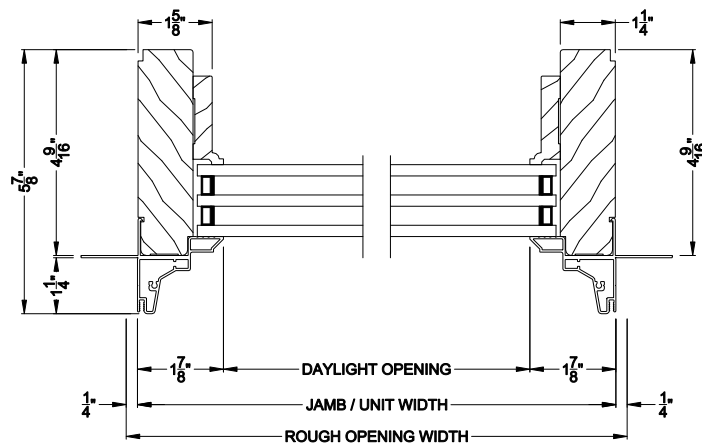

## CROSS SECTION DETAILS

**PREMIUM DIRECT-SET SPECIAL SHAPE (8306)**  
Vertical Section - 6-9/16" jamb

**PREMIUM DIRECT-SET SPECIAL SHAPE**  
Stack Section

**PREMIUM DIRECT-SET SPECIAL SHAPE (8306)**  
Horizontal Section - 6-9/16" jamb

**PREMIUM DIRECT-SET (8306)**  
Vertical Section - Square Simulated Sash (Cas)

**PREMIUM DIRECT-SET (8306)**  
Vertical Section - Square Simulated Sash (DH)

Note: All dimensions are approximate. Weather Shield reserves the right to change specifications without notice.

**PREMIUM DIRECT-SET SPECIAL SHAPE (8306)**  
Vertical Section - ES Zo-E 7 - Colonial glazing bead

**PREMIUM DIRECT-SET SPECIAL SHAPE (8306)**  
Horizontal Section - ES Zo-E 7 - Colonial glazing bead

Note: All dimensions are approximate. Weather Shield reserves the right to change specifications without notice.