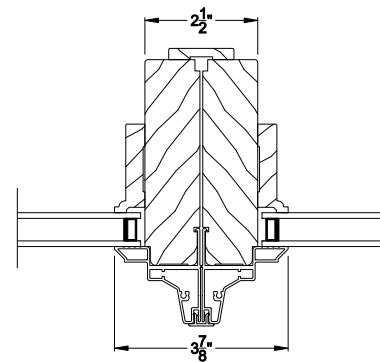

**PREMIUM DIRECT-SET SPECIAL SHAPE**  
Stack Section

**PREMIUM DIRECT-SET SPECIAL SHAPE (8306)**  
Vertical Section - Colonial glazing bead

**PREMIUM DIRECT-SET SPECIAL SHAPE (8306)**  
Horizontal Section - Colonial glazing bead

**PREMIUM DIRECT-SET SPECIAL SHAPE**  
Horizontal Mullion Section

Note: All dimensions are approximate. Weather Shield reserves the right to change specifications without notice.

## CROSS SECTION DETAILS

**PREMIUM DIRECT-SET SPECIAL SHAPE (8306)**  
Vertical Section - 6-9/16" jamb

**PREMIUM DIRECT-SET SPECIAL SHAPE**  
Stack Section

**PREMIUM DIRECT-SET SPECIAL SHAPE (8306)**  
Horizontal Section - 6-9/16" jamb