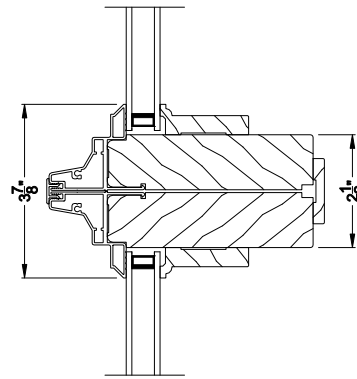

**PREMIUM DIRECT-SET SPECIAL SHAPE**  
Horizontal Mullion Section

Note: All dimensions are approximate. Weather Shield reserves the right to change specifications without notice.

## CROSS SECTION DETAILS

**PREMIUM DIRECT-SET SPECIAL SHAPE (8306)**  
Vertical Section - 6-9/16" jamb

**PREMIUM DIRECT-SET SPECIAL SHAPE**  
Stack Section

**PREMIUM DIRECT-SET SPECIAL SHAPE (8306)**  
Horizontal Section - 6-9/16" jamb