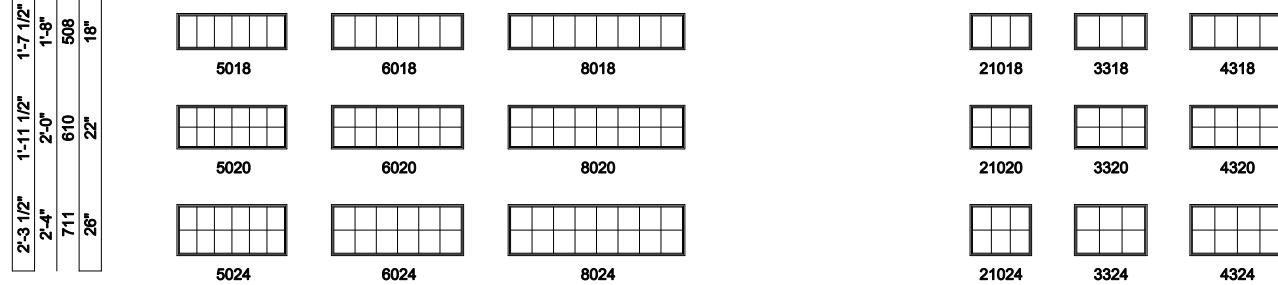

French Sliding Patio Door Transom (8306)

| | | | | | | |
|------------------|------------|------------|------------|-------------|-------------|-------------|
| Jamb Dimension | 4'-11 1/4" | 5'-11 1/4" | 7'-11 1/4" | 2'-9 3/16" | 3'-3 3/16" | 4'-3 3/16" |
| Rough Opening | 5'-0" | 6'-0" | 8'-0" | 2'-9 15/16" | 3'-3 15/16" | 4'-3 15/16" |
| Metric R.O. (mm) | 1524 | 1829 | 2438 | 862 | 1014 | 1319 |
| Glass Size | 57 3/4" | 69 3/4" | 93 3/4" | 31 11/16" | 37 11/16" | 49 11/16" |

Sliding Patio Door Transom (8306)

| | | | |
|------------------|------------|------------|-----------|
| Jamb Dimension | 7'-7 5/16" | 9'-1 5/16" | 9'-8 1/4" |
| Rough Opening | 7'-8 1/16" | 9'-2 1/16" | 9'-9" |
| Metric R.O. (mm) | 2338 | 2796 | 2972 |
| Glass Size | 89 13/16" | 107 13/16" | 114 3/4" |