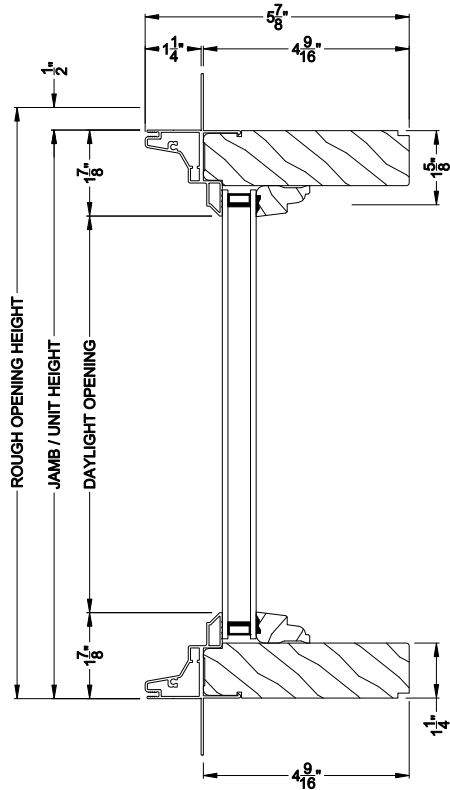

Weather Shield®

Premium Series™

Sliding Door Transom

CROSS SECTION DETAILS

PREMIUM SLIDING DOOR TRANSOM (8306)
Vertical Section

PREMIUM SLIDING DOOR TRANSOM (8306)
Horizontal Stack Section - Transom stack over Sliding door

PREMIUM SLIDING DOOR TRANSOM (8306)
Horizontal Section

PREMIUM SLIDING DOOR TRANSOM (8306)
Horizontal Stack Section - Transom stack over French Sliding door

Note: All dimensions are approximate. Weather Shield reserves the right to change specifications without notice.