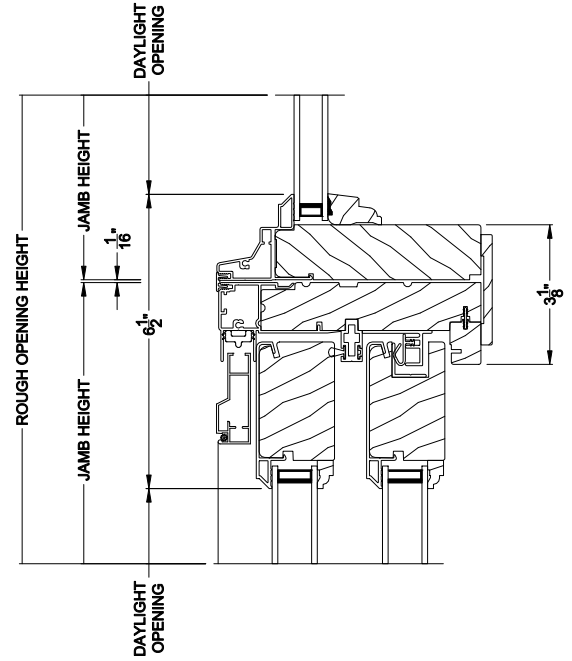

Weather Shield®

Premium Series™

Sliding Door Transom

CROSS SECTION DETAILS

PREMIUM SLIDING DOOR TRANSOM (8306)
Vertical Section

PREMIUM SLIDING DOOR TRANSOM (8306)
Horizontal Stack Section - Transom stack over Sliding door

PREMIUM SLIDING DOOR TRANSOM (8306)
Horizontal Section

PREMIUM SLIDING DOOR TRANSOM (8306)
Horizontal Stack Section - Transom stack over French Sliding door

Note: All dimensions are approximate. Weather Shield reserves the right to change specifications without notice.