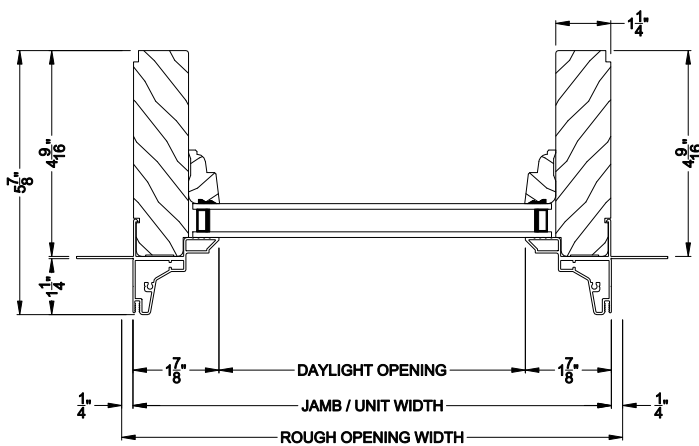

Weather Shield®

Premium Series™

Sliding Door Transom

CROSS SECTION DETAILS

PREMIUM SLIDING DOOR TRANSOM (8306)
Vertical Section

PREMIUM SLIDING DOOR TRANSOM (8306)
Horizontal Stack Section - Transom stack over Sliding door

PREMIUM SLIDING DOOR TRANSOM (8306)
Horizontal Section

PREMIUM SLIDING DOOR TRANSOM (8306)
Horizontal Stack Section - Transom stack over French Sliding door

Note: All dimensions are approximate. Weather Shield reserves the right to change specifications without notice.