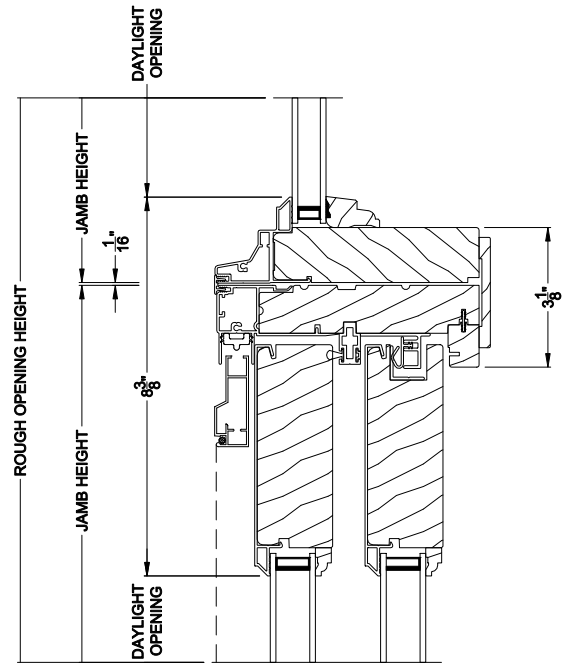

Weather Shield®

Premium Series™

Sliding Door Transom

CROSS SECTION DETAILS

PREMIUM SLIDING DOOR TRANSOM (8306)
Vertical Section

PREMIUM SLIDING DOOR TRANSOM (8306)
Horizontal Stack Section - Transom stack over Sliding door

PREMIUM SLIDING DOOR TRANSOM (8306)
Horizontal Section

PREMIUM SLIDING DOOR TRANSOM (8306)
Horizontal Stack Section - Transom stack over French Sliding door

Note: All dimensions are approximate. Weather Shield reserves the right to change specifications without notice.