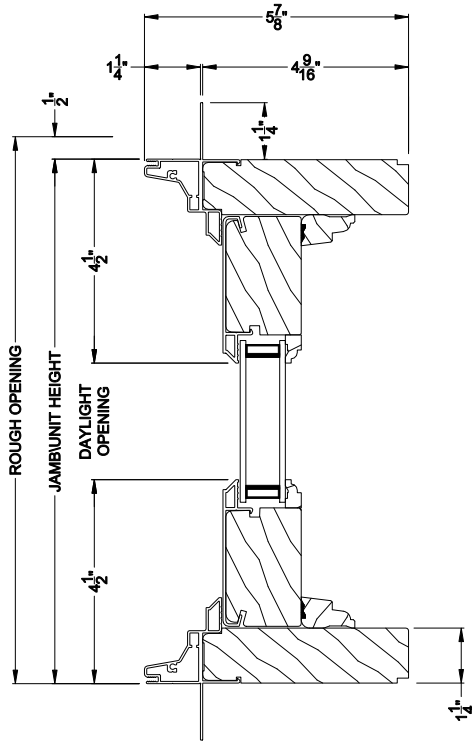

Weather Shield®

Premium Series™

Sliding Door Transom

CROSS SECTION DETAILS

PREMIUM SLIDING DOOR TRANSOM (8313)
Vertical Section

PREMIUM SLIDING DOOR TRANSOM (8313)
Horizontal Stack Section - Transom stack over Sliding door

PREMIUM SLIDING DOOR TRANSOM 1 PANEL (8313)
Horizontal Section

Note: All dimensions are approximate. Weather Shield reserves the right to change specifications without notice.

PREMIUM SLIDING DOOR TRANSOM 2 PANEL (8313)
Horizontal Section

PREMIUM SLIDING DOOR TRANSOM 3 PANEL (8313)
Horizontal Section - Picture units

Note: All dimensions are approximate. Weather Shield reserves the right to change specifications without notice.

PREMIUM SLIDING DOOR TRANSOM 3 PANEL (8313)
Horizontal Section

PREMIUM SLIDING DOOR TRANSOM 4 PANEL (8313)
Horizontal Section

Note: All dimensions are approximate. Weather Shield reserves the right to change specifications without notice.