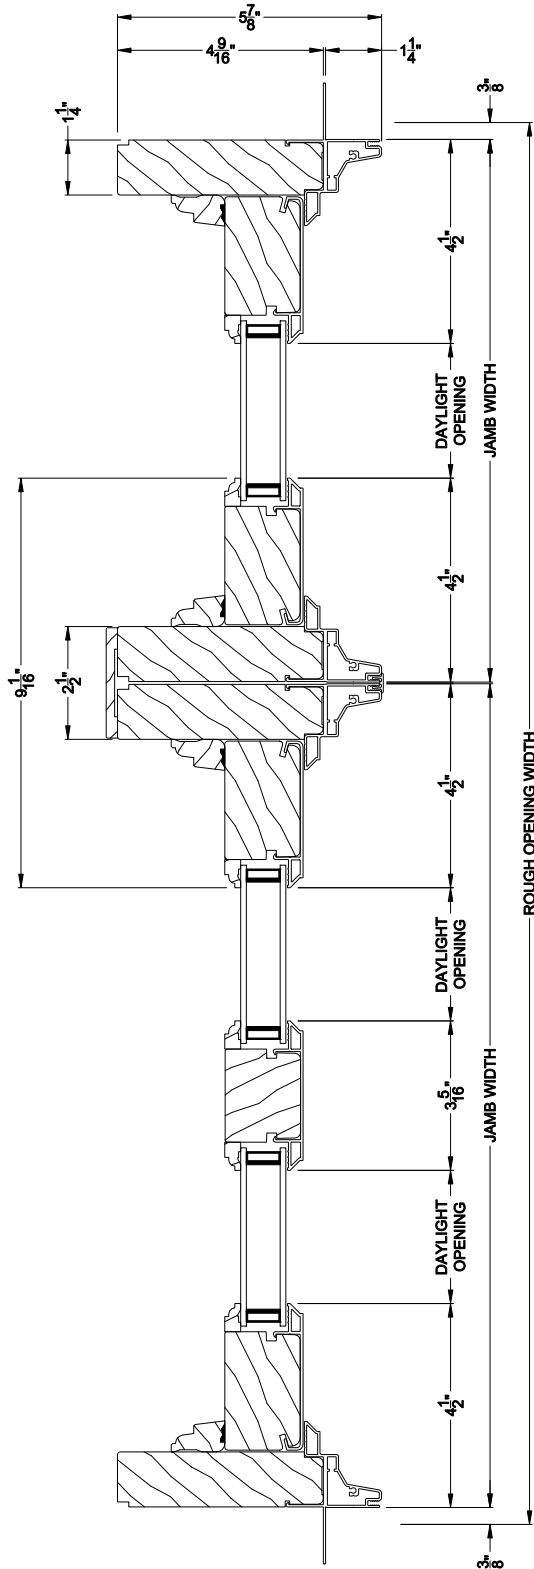

Weather Shield®

Premium Series™

Sliding Door Transom

CROSS SECTION DETAILS

PREMIUM SLIDING DOOR TRANSOM (8313)
Vertical Section

PREMIUM SLIDING DOOR TRANSOM (8313)
Horizontal Stack Section - Transom stack over Sliding door

PREMIUM SLIDING DOOR TRANSOM 1 PANEL (8313)
Horizontal Section

Note: All dimensions are approximate. Weather Shield reserves the right to change specifications without notice.

PREMIUM SLIDING DOOR TRANSOM 2 PANEL (8313)
Horizontal Section

PREMIUM SLIDING DOOR TRANSOM 3 PANEL (8313)
Horizontal Section - Picture units

Note: All dimensions are approximate. Weather Shield reserves the right to change specifications without notice.

PREMIUM SLIDING DOOR TRANSOM 3 PANEL (8313)
Horizontal Section