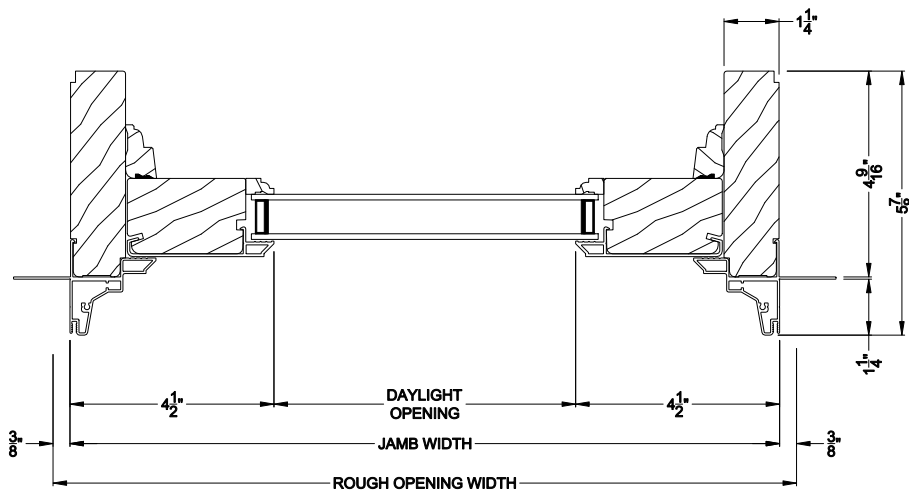

Weather Shield®

Premium Series™

Sliding Door Transom

CROSS SECTION DETAILS

PREMIUM SLIDING DOOR TRANSOM (8313)
Vertical Section

PREMIUM SLIDING DOOR TRANSOM (8313)
Horizontal Stack Section - Transom stack over Sliding door

PREMIUM SLIDING DOOR TRANSOM 1 PANEL (8313)
Horizontal Section

Note: All dimensions are approximate. Weather Shield reserves the right to change specifications without notice.

PREMIUM SLIDING DOOR TRANSOM 2 PANEL (8313)
Horizontal Section