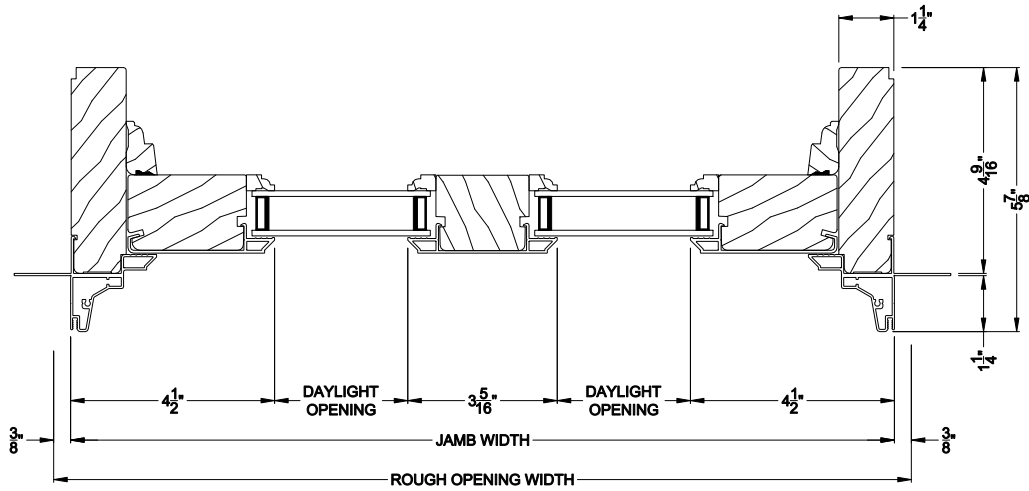

Weather Shield®

Premium Series™

Sliding Door Transom

CROSS SECTION DETAILS

PREMIUM SLIDING DOOR TRANSOM (8313)
Vertical Section

PREMIUM SLIDING DOOR TRANSOM (8313)
Horizontal Stack Section - Transom stack over Sliding door

PREMIUM SLIDING DOOR TRANSOM 1 PANEL (8313)
Horizontal Section

Note: All dimensions are approximate. Weather Shield reserves the right to change specifications without notice.

PREMIUM SLIDING DOOR TRANSOM 2 PANEL (8313)
Horizontal Section