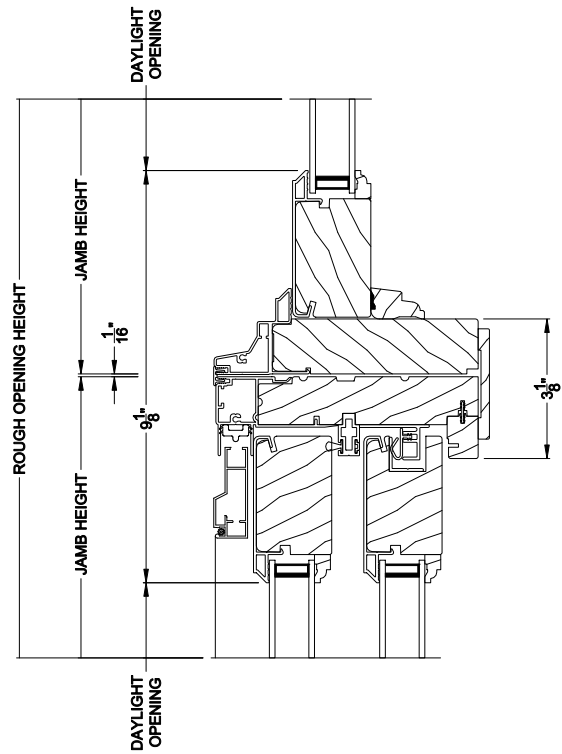

Weather Shield®

Premium Series™

Sliding Door Transom

CROSS SECTION DETAILS

PREMIUM SLIDING DOOR TRANSOM (8313)
Vertical Section

PREMIUM SLIDING DOOR TRANSOM (8313)
Horizontal Stack Section - Transom stack over Sliding door

PREMIUM SLIDING DOOR TRANSOM 1 PANEL (8313)
Horizontal Section

Note: All dimensions are approximate. Weather Shield reserves the right to change specifications without notice.

PREMIUM SLIDING DOOR TRANSOM 2 PANEL (8313)
Horizontal Section

PREMIUM SLIDING DOOR TRANSOM 3 PANEL (8313)
Horizontal Section - Picture units

Note: All dimensions are approximate. Weather Shield reserves the right to change specifications without notice.

PREMIUM SLIDING DOOR TRANSOM 3 PANEL (8313)
Horizontal Section

PREMIUM SLIDING DOOR TRANSOM 4 PANEL (8313)
Horizontal Section

Note: All dimensions are approximate. Weather Shield reserves the right to change specifications without notice.