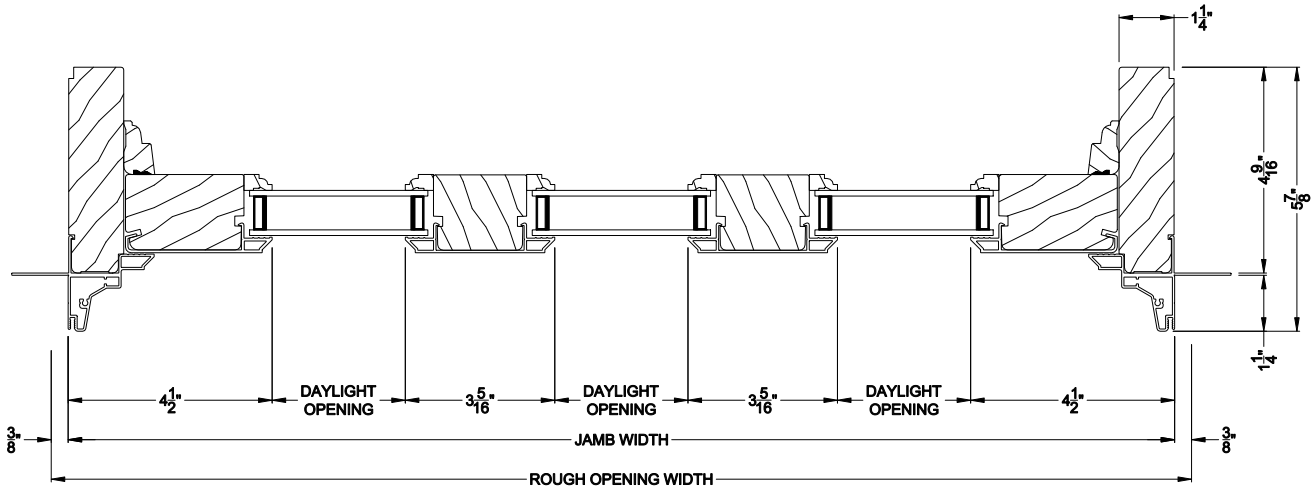

Weather Shield®

Premium Series™

Sliding Door Transom

CROSS SECTION DETAILS

PREMIUM SLIDING DOOR TRANSOM (8313)
Vertical Section

PREMIUM SLIDING DOOR TRANSOM (8313)
Horizontal Stack Section - Transom stack over Sliding door

PREMIUM SLIDING DOOR TRANSOM 1 PANEL (8313)
Horizontal Section

Note: All dimensions are approximate. Weather Shield reserves the right to change specifications without notice.

PREMIUM SLIDING DOOR TRANSOM 2 PANEL (8313)
Horizontal Section

PREMIUM SLIDING DOOR TRANSOM 3 PANEL (8313)
Horizontal Section - Picture units

Note: All dimensions are approximate. Weather Shield reserves the right to change specifications without notice.

PREMIUM SLIDING DOOR TRANSOM 3 PANEL (8313)
Horizontal Section