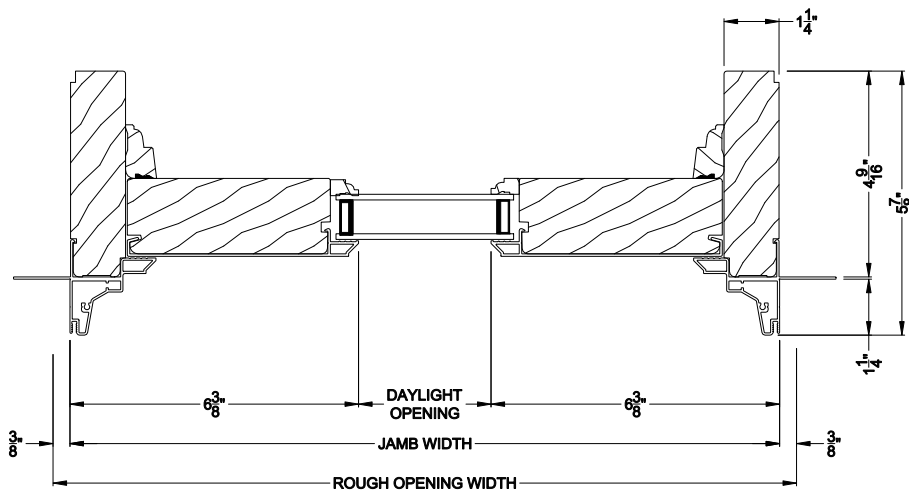

Weather Shield®

Premium Series™

Sliding Door Transom

CROSS SECTION DETAILS

PREMIUM FRENCH SLIDING DOOR TRANSOM (8314)
Vertical Section

PREMIUM SLIDING DOOR TRANSOM (8314)
Horizontal Stack Section - Transom stack over French Sliding door

PREMIUM SLIDING DOOR TRANSOM 1 PANEL (8314)
Horizontal Section

Note: All dimensions are approximate. Weather Shield reserves the right to change specifications without notice.

PREMIUM FRENCH SLIDING DOOR TRANSOM 2 PANEL (8314)
 Horizontal Section