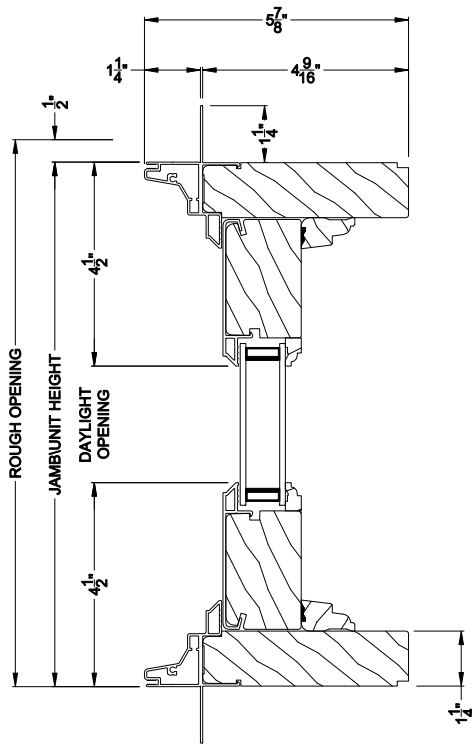

Weather Shield®

Premium Series™

Sliding Door Transom

CROSS SECTION DETAILS

PREMIUM FRENCH SLIDING DOOR TRANSOM (8314)
Vertical Section

PREMIUM SLIDING DOOR TRANSOM (8314)
Horizontal Stack Section - Transom stack over French Sliding door

PREMIUM SLIDING DOOR TRANSOM 1 PANEL (8314)
Horizontal Section

Note: All dimensions are approximate. Weather Shield reserves the right to change specifications without notice.

PREMIUM FRENCH SLIDING DOOR TRANSOM 2 PANEL (8314)
 Horizontal Section

PREMIUM FRENCH SLIDING DOOR TRANSOM 3 PANEL (8314)
 Horizontal Section - Picture units

Note: All dimensions are approximate. Weather Shield reserves the right to change specifications without notice.

Weather Shield®