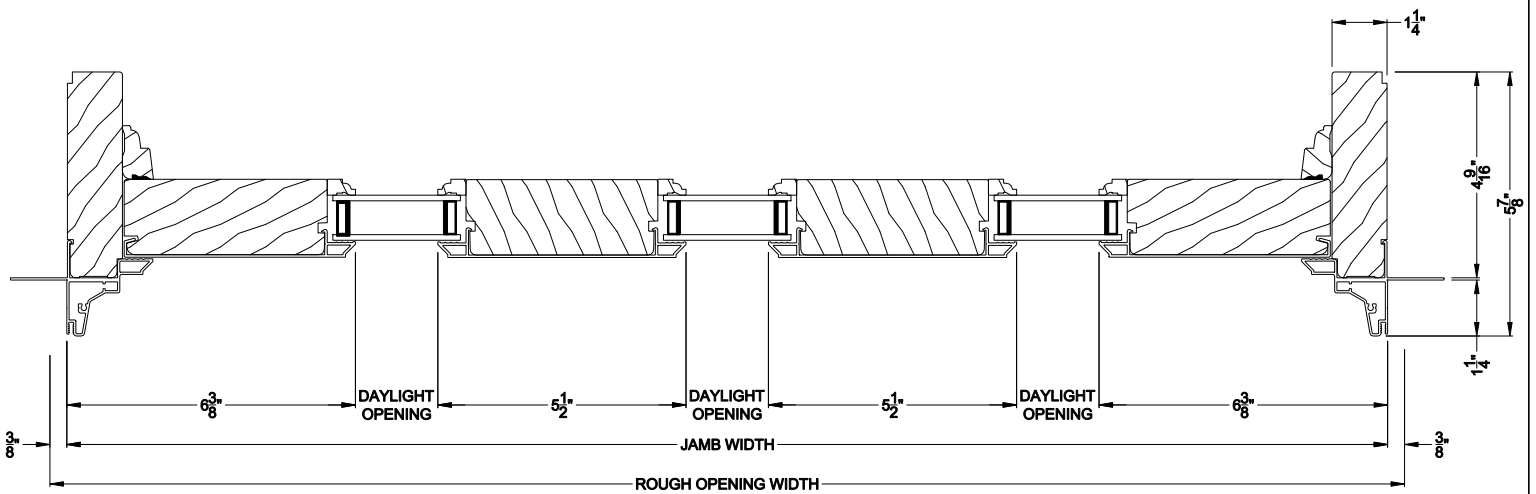

Weather Shield®

Premium Series™

Sliding Door Transom

CROSS SECTION DETAILS

PREMIUM FRENCH SLIDING DOOR TRANSOM (8314)
Vertical Section

PREMIUM SLIDING DOOR TRANSOM (8314)
Horizontal Stack Section - Transom stack over French Sliding door

PREMIUM SLIDING DOOR TRANSOM 1 PANEL (8314)
Horizontal Section

Note: All dimensions are approximate. Weather Shield reserves the right to change specifications without notice.

PREMIUM FRENCH SLIDING DOOR TRANSOM 2 PANEL (8314)
 Horizontal Section

PREMIUM FRENCH SLIDING DOOR TRANSOM 3 PANEL (8314)
 Horizontal Section - Picture units

Note: All dimensions are approximate. Weather Shield reserves the right to change specifications without notice.

Weather Shield®