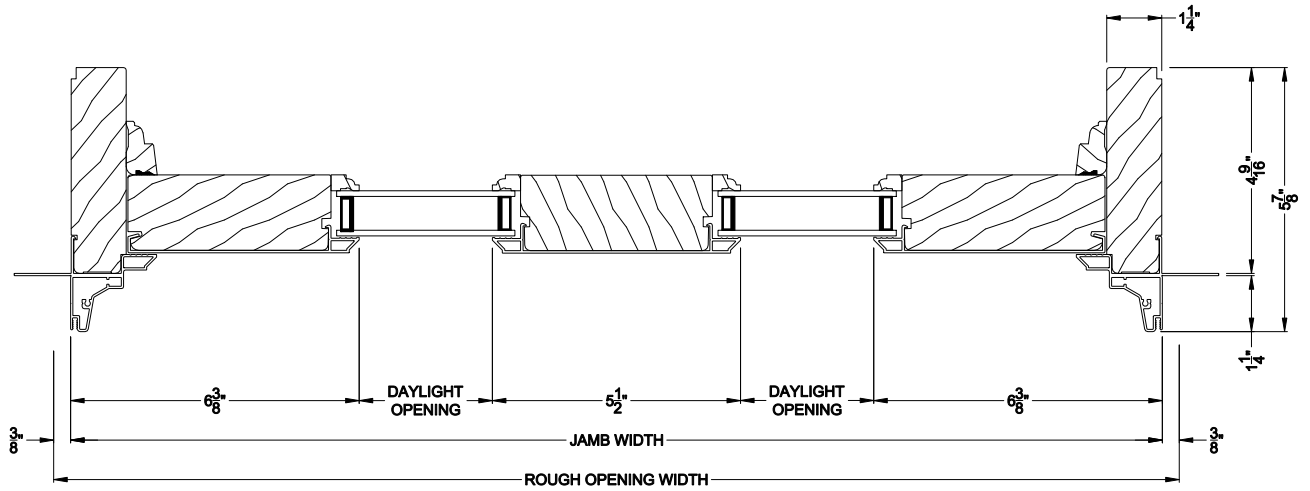

Weather Shield®

Premium Series™

Sliding Door Transom

CROSS SECTION DETAILS

PREMIUM FRENCH SLIDING DOOR TRANSOM (8314)
Vertical Section

PREMIUM SLIDING DOOR TRANSOM (8314)
Horizontal Stack Section - Transom stack over French Sliding door

PREMIUM SLIDING DOOR TRANSOM 1 PANEL (8314)
Horizontal Section

Note: All dimensions are approximate. Weather Shield reserves the right to change specifications without notice.

PREMIUM FRENCH SLIDING DOOR TRANSOM 2 PANEL (8314)
 Horizontal Section

PREMIUM FRENCH SLIDING DOOR TRANSOM 3 PANEL (8314)
 Horizontal Section - Picture units

Note: All dimensions are approximate. Weather Shield reserves the right to change specifications without notice.

Weather Shield®