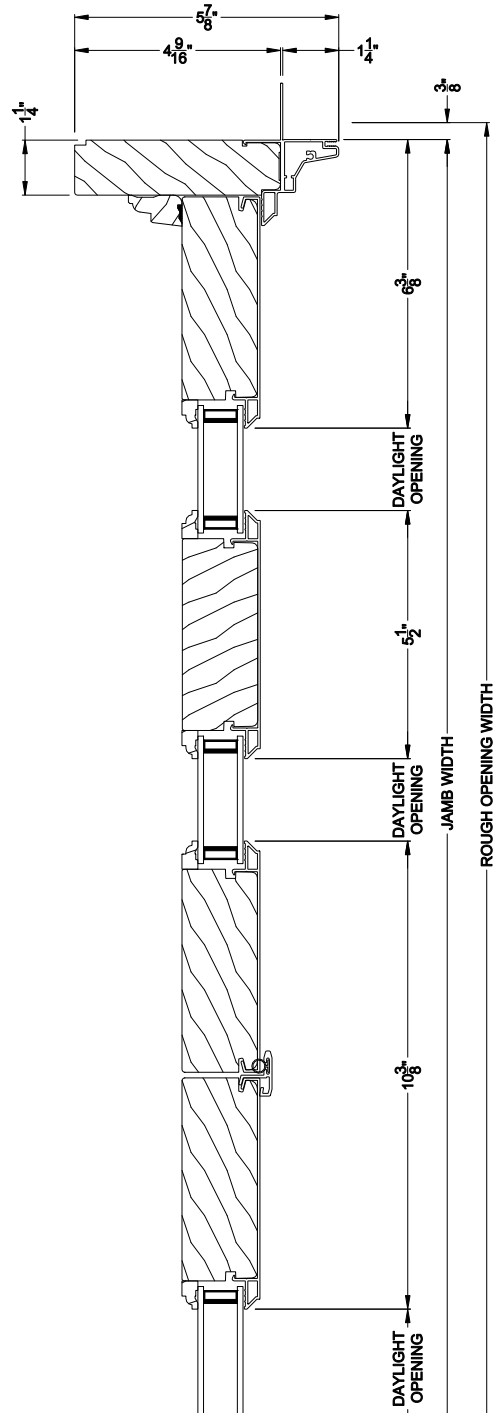

Weather Shield®

Premium Series™

Sliding Door Transom

CROSS SECTION DETAILS

PREMIUM FRENCH SLIDING DOOR TRANSOM (8314)
Vertical Section

PREMIUM SLIDING DOOR TRANSOM (8314)
Horizontal Stack Section - Transom stack over French Sliding door

PREMIUM SLIDING DOOR TRANSOM 1 PANEL (8314)
Horizontal Section

Note: All dimensions are approximate. Weather Shield reserves the right to change specifications without notice.

PREMIUM FRENCH SLIDING DOOR TRANSOM 2 PANEL (8314)
 Horizontal Section

PREMIUM FRENCH SLIDING DOOR TRANSOM 3 PANEL (8314)
 Horizontal Section - Picture units

Note: All dimensions are approximate. Weather Shield reserves the right to change specifications without notice.

Weather Shield®

Premium Series™

Sliding Door Transom

CROSS SECTION DETAILS

PREMIUM FRENCH SLIDING DOOR TRANSOM 3 PANEL (8314)
Horizontal Section

PREMIUM FRENCH SLIDING DOOR TRANSOM 4 PANEL (8314)
Horizontal Section

Note: All dimensions are approximate. Weather Shield reserves the right to change specifications without notice.