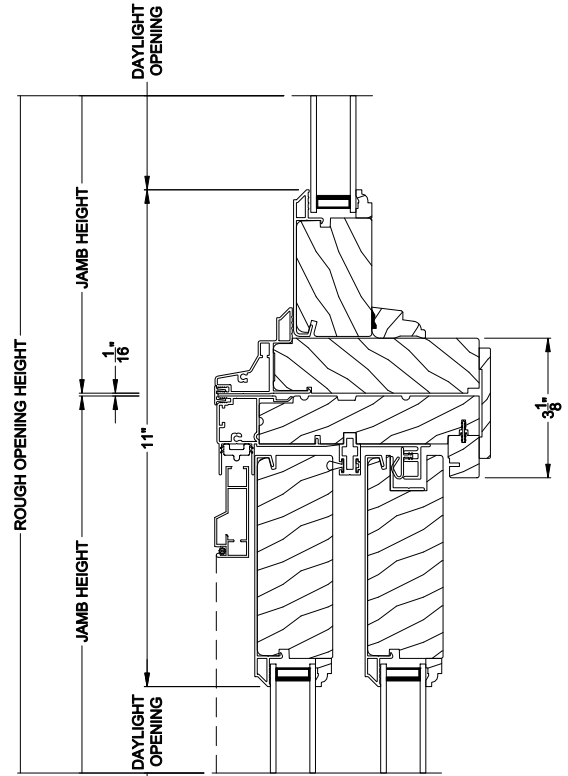

Weather Shield®

Premium Series™

Sliding Door Transom

CROSS SECTION DETAILS

PREMIUM FRENCH SLIDING DOOR TRANSOM (8314)
Vertical Section

PREMIUM SLIDING DOOR TRANSOM (8314)
Horizontal Stack Section - Transom stack over French Sliding door

PREMIUM SLIDING DOOR TRANSOM 1 PANEL (8314)
Horizontal Section

Note: All dimensions are approximate. Weather Shield reserves the right to change specifications without notice.

PREMIUM FRENCH SLIDING DOOR TRANSOM 2 PANEL (8314)
 Horizontal Section

PREMIUM FRENCH SLIDING DOOR TRANSOM 3 PANEL (8314)
 Horizontal Section - Picture units

Note: All dimensions are approximate. Weather Shield reserves the right to change specifications without notice.

Weather Shield®