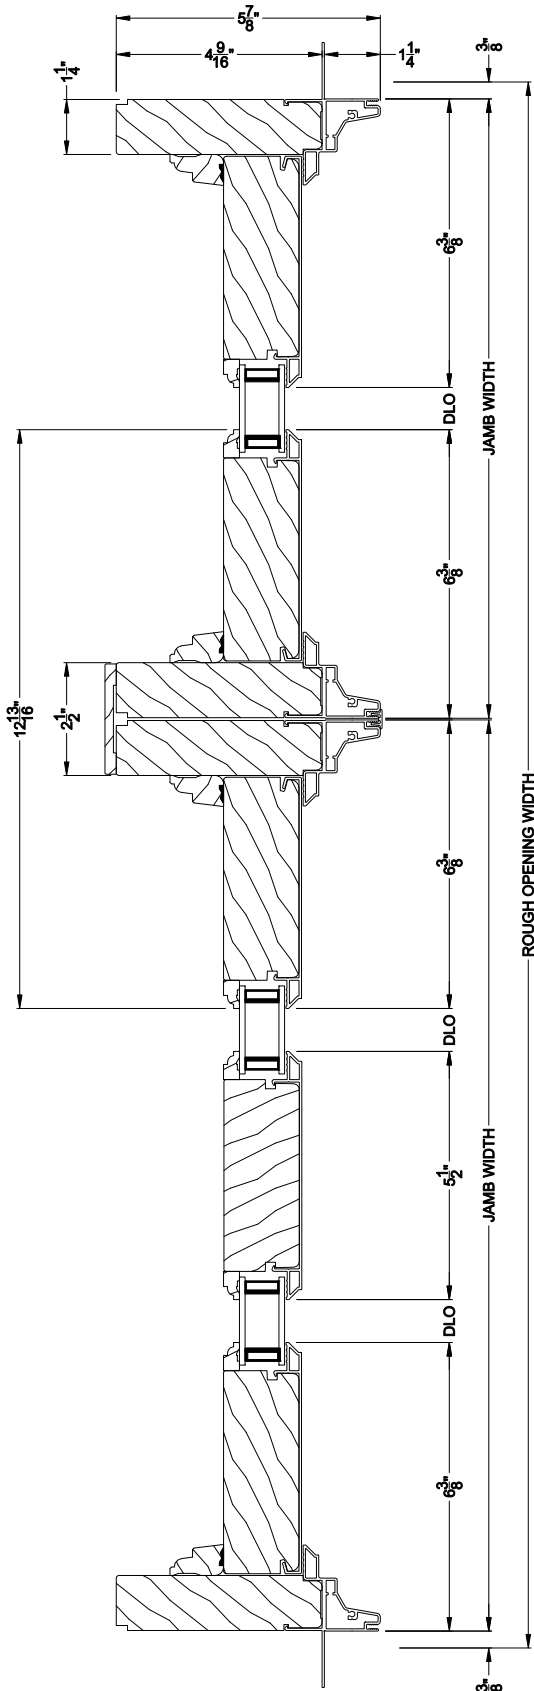

Weather Shield®

Premium Series™

Sliding Door Transom

CROSS SECTION DETAILS