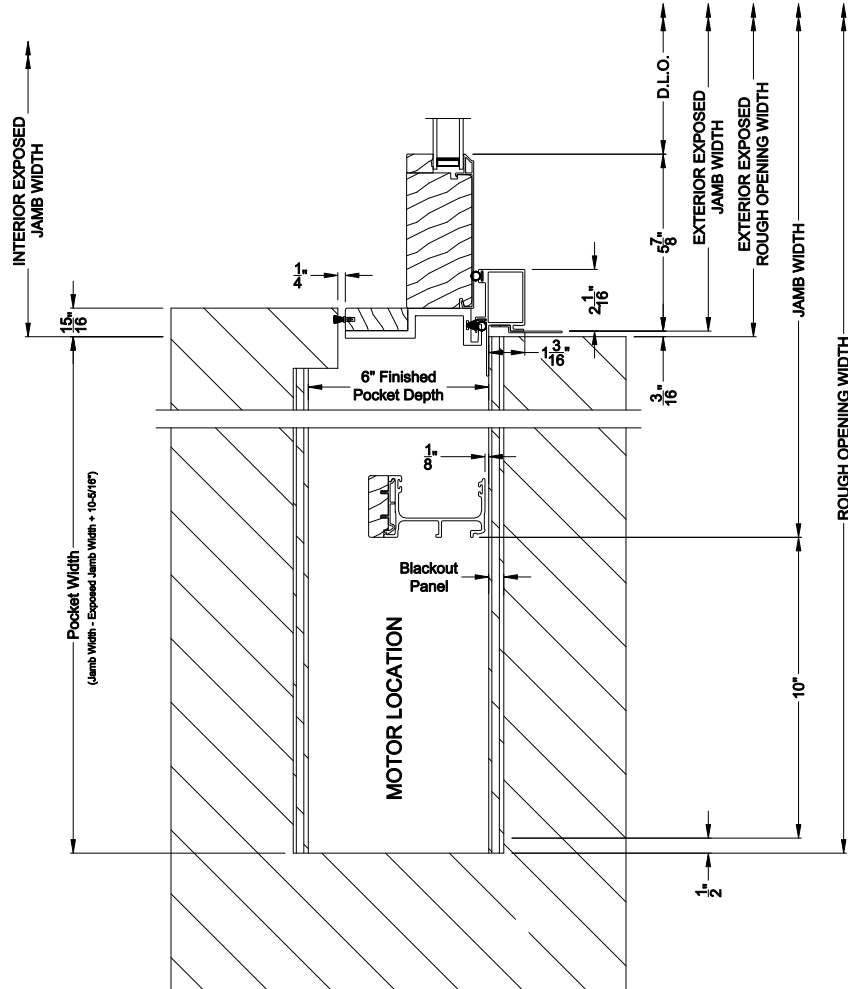

Weather Shield™

Premium Series™

2-1/4" Multi-Slide Doors

CROSS SECTION DETAILS

PREMIUM 2-1/4" MULTI-SLIDE PATIO DOOR (8725)
Horizontal Motorized Pocket Section - 1 or Bi-parting 2 Panel Door

Note: All dimensions are approximate. Weather Shield reserves the right to change specifications without notice.