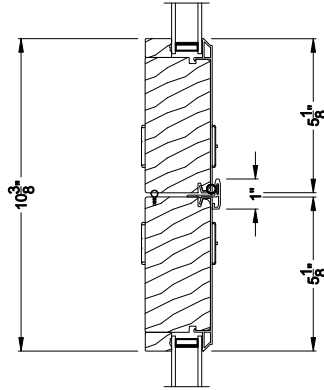

Weather Shield™

Premium Series™

2-1/4" Multi-Slide Doors

CROSS SECTION DETAILS