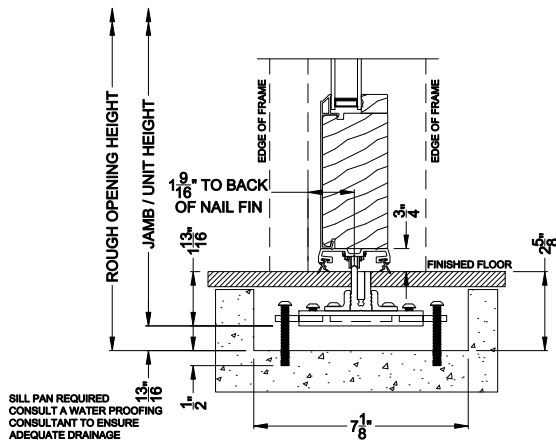

PREMIUM 2-1/4" MULTI-SLIDE PATIO DOOR (8725)
Vertical Section - with T-track sill - 1 or Bi-parting 2 Panel Door

Note: All dimensions are approximate. Weather Shield reserves the right to change specifications without notice.