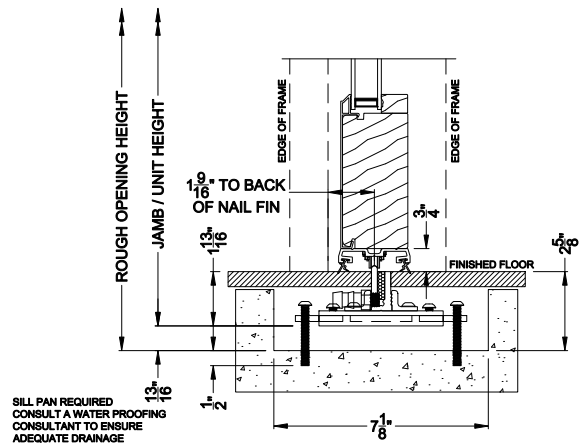

PREMIUM 2-1/4" MULTI-SLIDE PATIO DOOR (8725)
Vertical Section - with Drainage T-track sill - 1 or Bi-parting 2 Panel Door

Note: All dimensions are approximate. Weather Shield reserves the right to change specifications without notice.