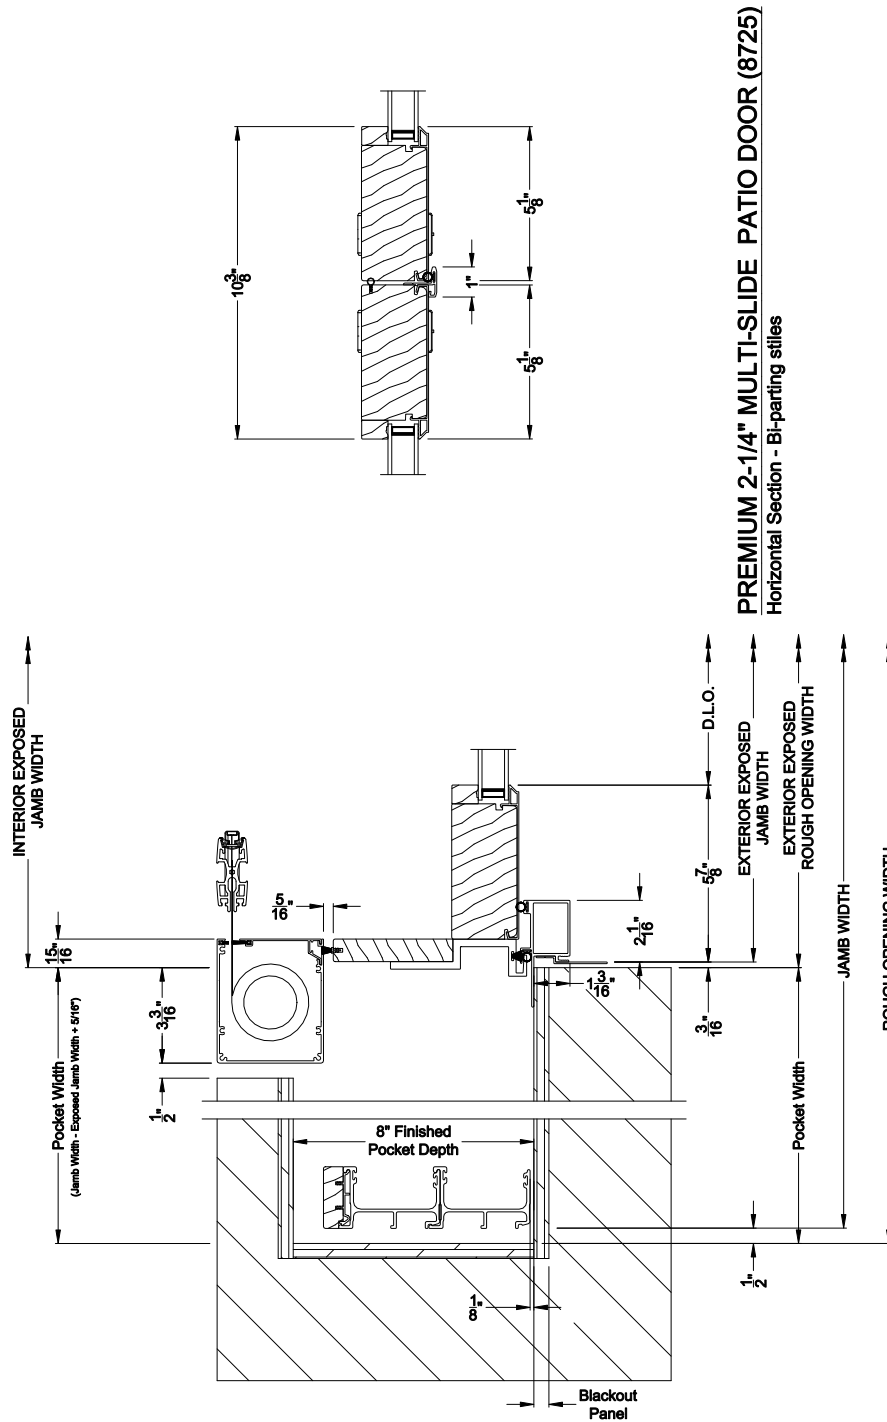

PREMIUM 2-1/4" MULTI-SLIDE PATIO DOOR (8725)
 Vertical Section - with Sill Riser - 2 or Bi-parting 4 Panel Door
 Shown with optional Center screen - flush mounted

Note: All dimensions are approximate. Weather Shield reserves the right to change specifications without notice.

Weather Shield™

Premium Series™

2-1/4" Multi-Slide Doors

CROSS SECTION DETAILS

PREMIUM 2-1/4" MULTI-SLIDE PATIO DOOR (8725)

Horizontal Section - 2 Panel Door
Shown with optional Center screen

Note: All dimensions are approximate. Weather Shield reserves the right to change specifications without notice.

Weather Shield™

Premium Series™

2-1/4" Multi-Slide Doors

CROSS SECTION DETAILS

PREMIUM 2-1/4" MULTI-SLIDE PATIO DOOR (8725)
Horizontal Section - Bi-parting stiles

PREMIUM 2-1/4" MULTI-SLIDE PATIO DOOR (8725)
Horizontal Section - 2 Panel or Bi-parting 4 Panel Door
Shown with optional Center screen

Note: All dimensions are approximate. Weather Shield reserves the right to change specifications without notice.