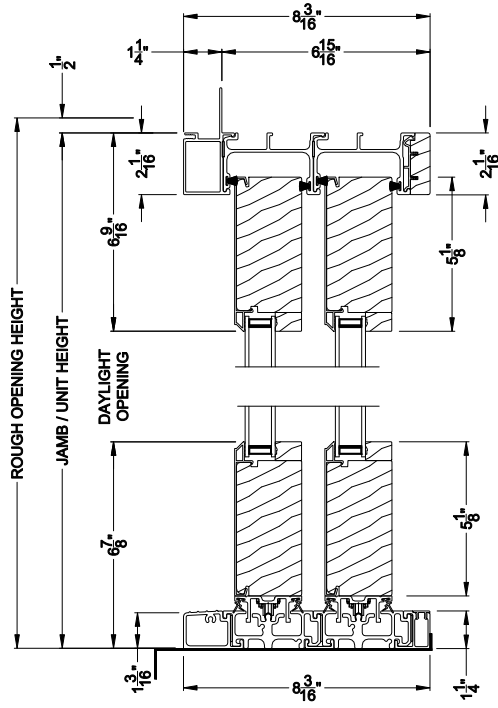

Weather Shield™

Premium Series™

2-1/4" Multi-Slide Doors

CROSS SECTION DETAILS

PREMIUM 2-1/4" MULTI-SLIDE PATIO DOOR (8725)
Vertical Section - Standard Sill - 2 or Bi-parting 4 Panel Door

PREMIUM 2-1/4" MULTI-SLIDE PATIO DOOR (8725)
Vertical Section - with Sill Riser - 2 or Bi-parting 4 Panel Door

PREMIUM 2-1/4" MULTI-SLIDE PATIO DOOR (8725)
Vertical Section - with T-track sill - 2 or Bi-parting 4 Panel Door

PREMIUM 2-1/4" MULTI-SLIDE PATIO DOOR (8725)
Vertical Section - with Drainage T-track sill - 2 or Bi-parting 4 Panel Door

Note: All dimensions are approximate. Weather Shield reserves the right to change specifications without notice.

Weather Shield™

Premium Series™

2-1/4" Multi-Slide Doors

CROSS SECTION DETAILS

PREMIUM 2-1/4" MULTI-SLIDE PATIO DOOR (8725)
Horizontal Section - Bi-parting stiles

PREMIUM 2-1/4" MULTI-SLIDE DOOR (8725)
Horizontal Section - 2L2R Panel Inside Corner Door

Note: All dimensions are approximate. Weather Shield reserves the right to change specifications without notice.