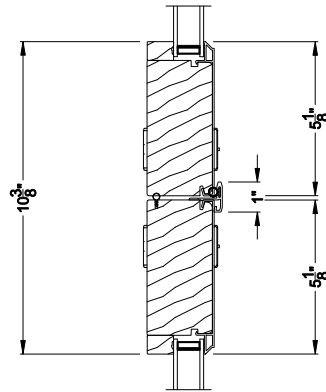

Weather Shield™

Premium Series™

2-1/4" Multi-Slide Doors

CROSS SECTION DETAILS

PREMIUM 2-1/4" MULTI-SLIDE PATIO DOOR (8725)
Vertical Section - Standard Sill - 2 or Bi-parting 4 Panel Door

PREMIUM 2-1/4" MULTI-SLIDE PATIO DOOR (8725)
Vertical Section - with Sill Riser - 2 or Bi-parting 4 Panel Door

PREMIUM 2-1/4" MULTI-SLIDE PATIO DOOR (8725)
Vertical Section - with T-track sill - 2 or Bi-parting 4 Panel Door

PREMIUM 2-1/4" MULTI-SLIDE PATIO DOOR (8725)
Vertical Section - with Drainage T-track sill - 2 or Bi-parting 4 Panel Door

Note: All dimensions are approximate. Weather Shield reserves the right to change specifications without notice.

Weather Shield™

Premium Series™

2-1/4" Multi-Slide Doors

CROSS SECTION DETAILS

PREMIUM 2-1/4" MULTI-SLIDE PATIO DOOR (8725)
Horizontal Section - Bi-parting stiles

PREMIUM 2-1/4" MULTI-SLIDE PATIO DOOR (8725)
Horizontal Pocket Section - 2 or Bi-parting 4 Panel Door

Note: All dimensions are approximate. Weather Shield reserves the right to change specifications without notice.