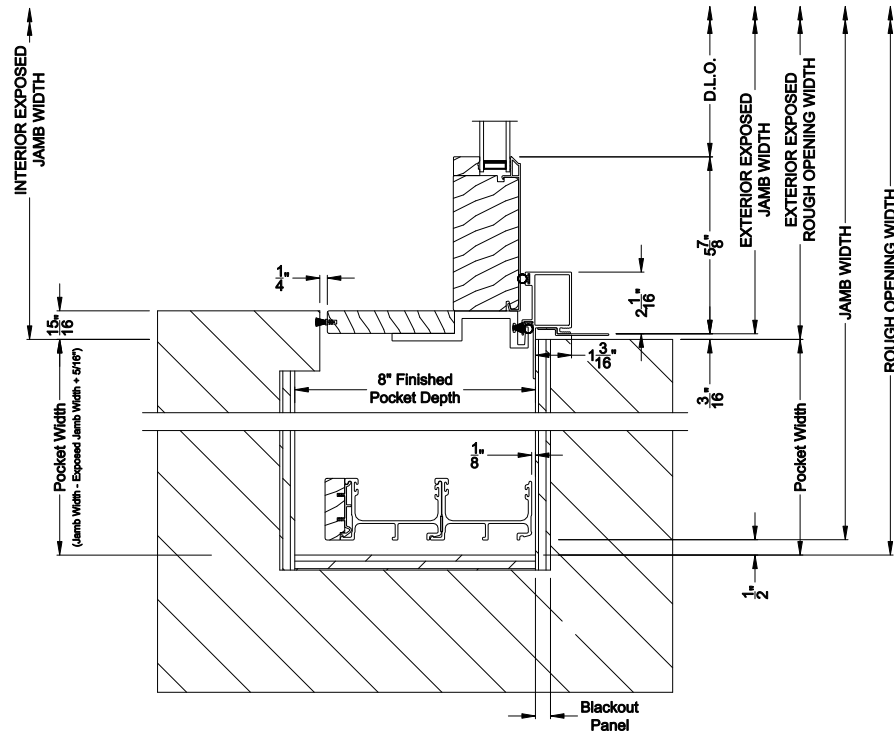

Note: All dimensions are approximate. Weather Shield reserves the right to change specifications without notice.

Weather Shield™

Premium Series™

2-1/4" Multi-Slide Doors

CROSS SECTION DETAILS

PREMIUM 2-1/4" MULTI-SLIDE PATIO DOOR (8725)
Horizontal Section - Bi-parting stiles

PREMIUM 2-1/4" MULTI-SLIDE PATIO DOOR (8725)
Horizontal Pocket Section - 2 or Bi-parting 4 Panel Door

Note: All dimensions are approximate. Weather Shield reserves the right to change specifications without notice.

Weather Shield™

Premium Series™

2-1/4" Multi-Slide Doors

CROSS SECTION DETAILS

PREMIUM 2-1/4" MULTI-SLIDE PATIO DOOR (8725)
Horizontal Motorized Pocket Section - 2 or Bi-parting 4 Panel Door

Note: All dimensions are approximate. Weather Shield reserves the right to change specifications without notice.

PREMIUM 2-1/4" MULTI-SLIDE DOOR (8725)
Horizontal Section - 2L2R Panel Inside Corner Door

Note: All dimensions are approximate. Weather Shield reserves the right to change specifications without notice.