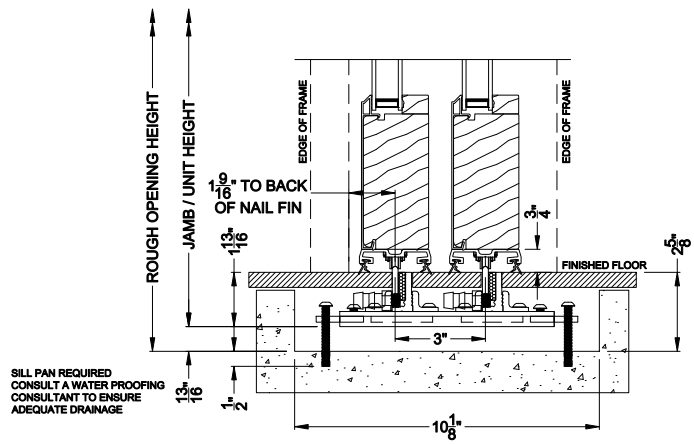

PREMIUM 2-1/4" MULTI-SLIDE PATIO DOOR (8725)
Vertical Section - with Drainage T-track sill - 2 or Bi-parting 4 Panel Door

Note: All dimensions are approximate. Weather Shield reserves the right to change specifications without notice.