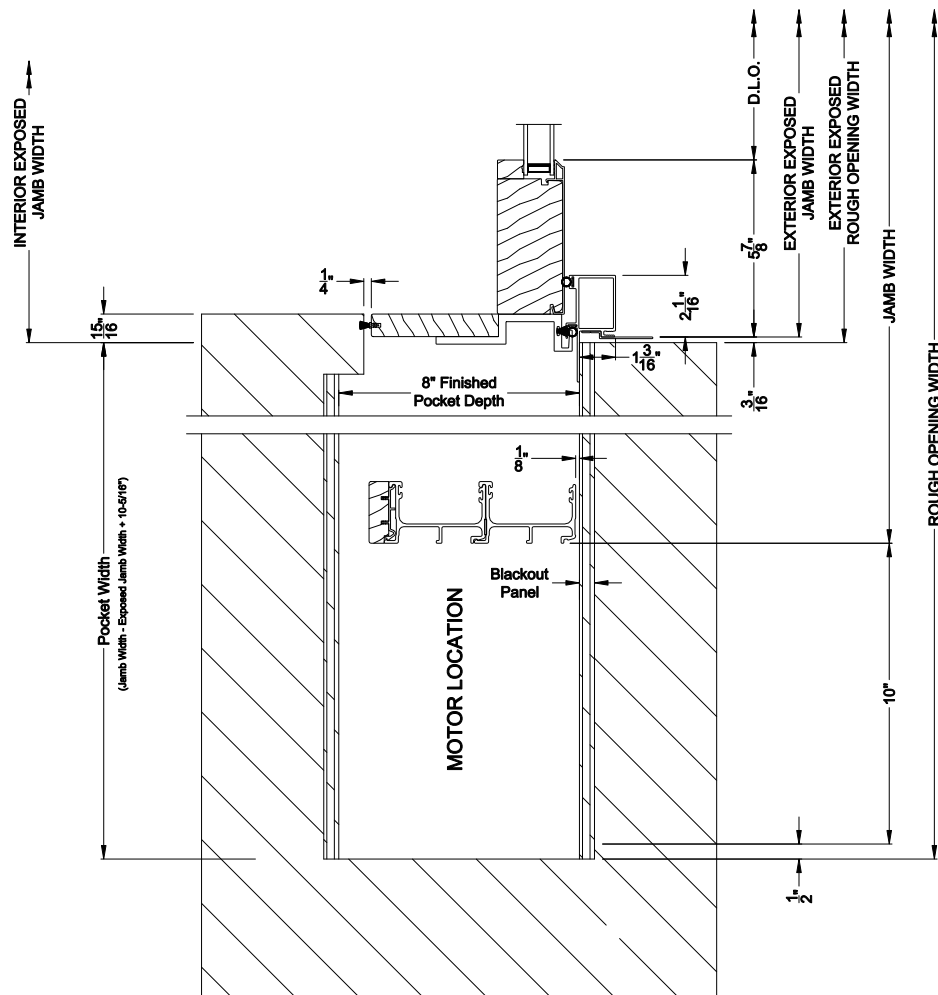

Note: All dimensions are approximate. Weather Shield reserves the right to change specifications without notice.

Weather Shield™

Premium Series™

2-1/4" Multi-Slide Doors

CROSS SECTION DETAILS

PREMIUM 2-1/4" MULTI-SLIDE PATIO DOOR (8725)
Horizontal Section - Bi-parting stiles

PREMIUM 2-1/4" MULTI-SLIDE PATIO DOOR (8725)
Horizontal Pocket Section - 2 or Bi-parting 4 Panel Door

Note: All dimensions are approximate. Weather Shield reserves the right to change specifications without notice.

Weather Shield™

Premium Series™

2-1/4" Multi-Slide Doors

CROSS SECTION DETAILS

PREMIUM 2-1/4" MULTI-SLIDE PATIO DOOR (8725)
Horizontal Motorized Pocket Section - 2 or Bi-parting 4 Panel Door

Note: All dimensions are approximate. Weather Shield reserves the right to change specifications without notice.

PREMIUM 2-1/4" MULTI-SLIDE DOOR (8725)
Horizontal Section - 2L2R Panel Inside Corner Door

Note: All dimensions are approximate. Weather Shield reserves the right to change specifications without notice.