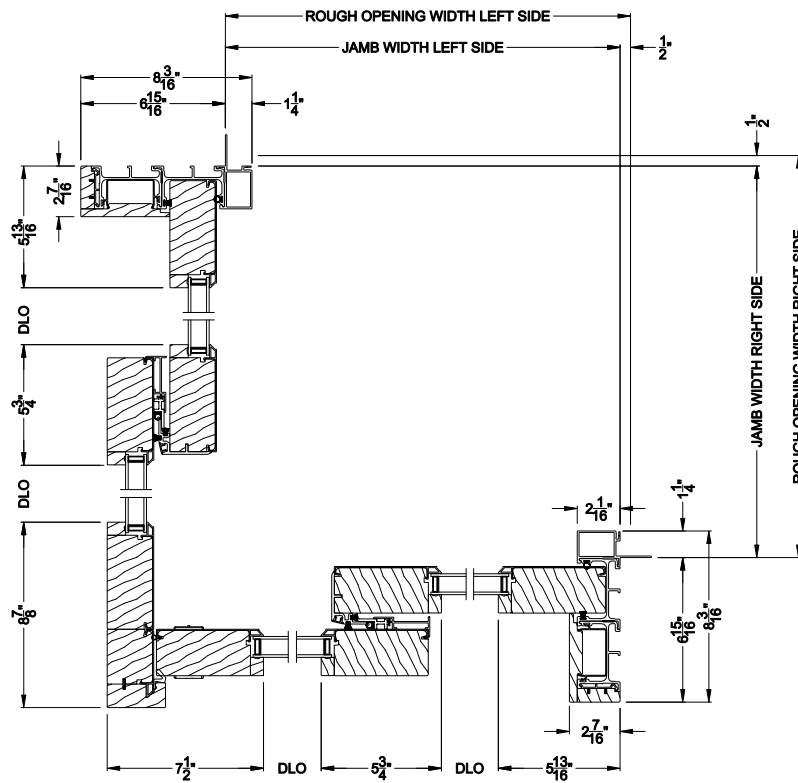

Weather Shield™

Premium Series™

2-1/4" Multi-Slide Doors

CROSS SECTION DETAILS

PREMIUM 2-1/4" MULTI-SLIDE PATIO DOOR (8725)
Horizontal Motorized Pocket Section - 2 or Bi-parting 4 Panel Door

Note: All dimensions are approximate. Weather Shield reserves the right to change specifications without notice.

PREMIUM 2-1/4" MULTI-SLIDE DOOR (8725)
Horizontal Section - 2L2R Panel Inside Corner Door

Note: All dimensions are approximate. Weather Shield reserves the right to change specifications without notice.

Weather Shield®

Premium Series™

2-1/4" Multi-Slide Doors

CROSS SECTION DETAILS

PREMIUM 2-1/4" MULTI-SLIDE DOOR (8725)
Horizontal Section - 2L2R Panel Outside Corner Door

Note: All dimensions are approximate. Weather Shield reserves the right to change specifications without notice.