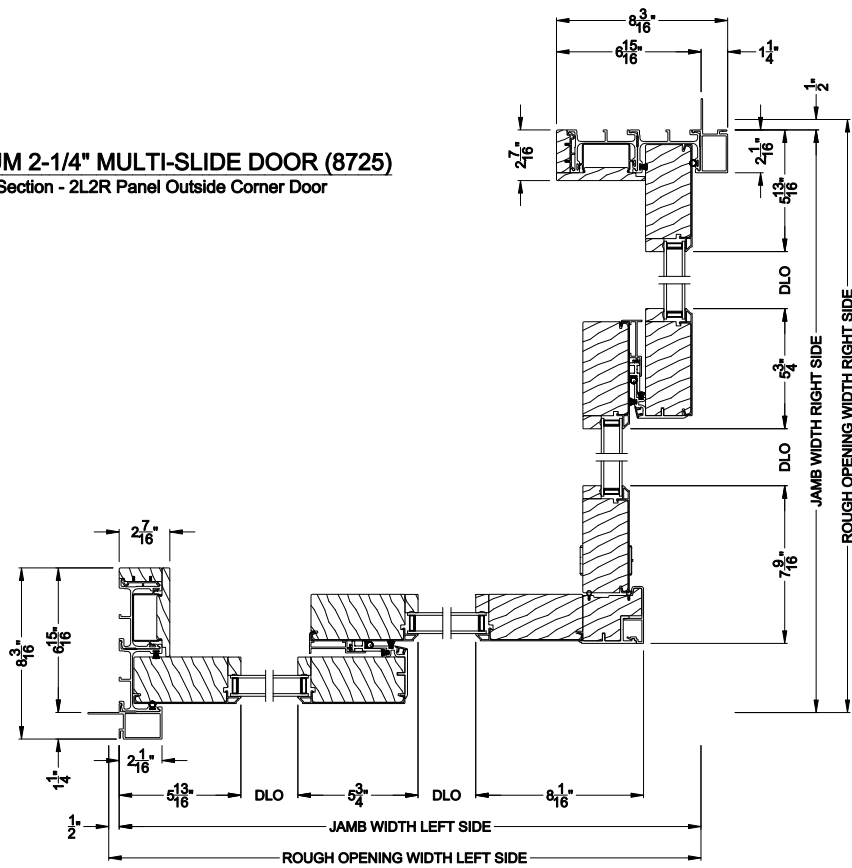

Weather Shield™

Premium Series™

2-1/4" Multi-Slide Doors

CROSS SECTION DETAILS

PREMIUM 2-1/4" MULTI-SLIDE PATIO DOOR (8725)
Horizontal Motorized Pocket Section - 2 or Bi-parting 4 Panel Door

Note: All dimensions are approximate. Weather Shield reserves the right to change specifications without notice.

PREMIUM 2-1/4" MULTI-SLIDE DOOR (8725)
Horizontal Section - 2L2R Panel Inside Corner Door

Note: All dimensions are approximate. Weather Shield reserves the right to change specifications without notice.

Weather Shield®

Premium Series™

2-1/4" Multi-Slide Doors

CROSS SECTION DETAILS

PREMIUM 2-1/4" MULTI-SLIDE DOOR (8725)
Horizontal Section - 2L2R Panel Outside Corner Door

Note: All dimensions are approximate. Weather Shield reserves the right to change specifications without notice.