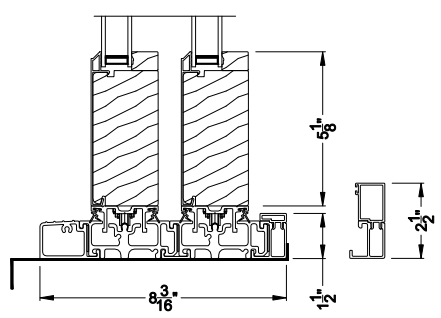

Weather Shield™

Premium Series™

2-1/4" Multi-Slide Doors

CROSS SECTION DETAILS

PREMIUM 2-1/4" MULTI-SLIDE PATIO DOOR (8725)
Vertical Section - Standard Sill - 2 or Bi-parting 4 Panel Door

PREMIUM 2-1/4" MULTI-SLIDE PATIO DOOR (8725)
Vertical Section - with Sill Riser - 2 or Bi-parting 4 Panel Door

Note: All dimensions are approximate. Weather Shield reserves the right to change specifications without notice.

Weather Shield™

Premium Series™

2-1/4" Multi-Slide Doors

CROSS SECTION DETAILS

PREMIUM 2-1/4" MULTI-SLIDE PATIO DOOR (8725)
Horizontal Section - Bi-parting stiles

PREMIUM 2-1/4" MULTI-SLIDE PATIO DOOR (8725)
Horizontal Pocket Section - 2 or Bi-parting 4 Panel Door

Note: All dimensions are approximate. Weather Shield reserves the right to change specifications without notice.

PREMIUM 2-1/4" MULTI-SLIDE DOOR (8725)
Horizontal Section - 2L2R Panel Inside Corner Door

Note: All dimensions are approximate. Weather Shield reserves the right to change specifications without notice.