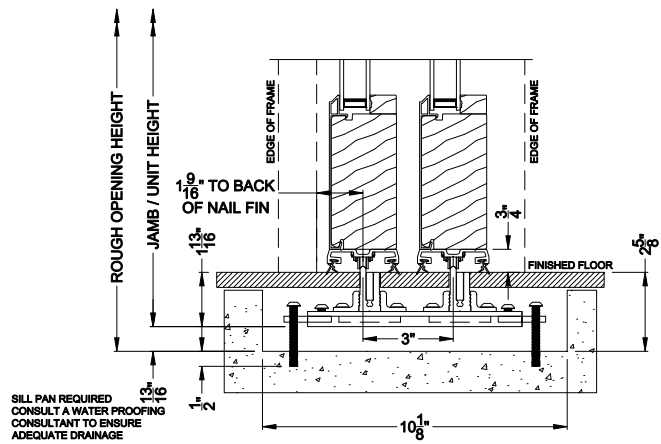

Weather Shield™

Premium Series™

2-1/4" Multi-Slide Doors

CROSS SECTION DETAILS

PREMIUM 2-1/4" MULTI-SLIDE PATIO DOOR (8725)
Vertical Section - Standard Sill - 2 or Bi-parting 4 Panel Door

PREMIUM 2-1/4" MULTI-SLIDE PATIO DOOR (8725)
Vertical Section - with Sill Riser - 2 or Bi-parting 4 Panel Door

Note: All dimensions are approximate. Weather Shield reserves the right to change specifications without notice.

Weather Shield™

Premium Series™

2-1/4" Multi-Slide Doors

CROSS SECTION DETAILS

PREMIUM 2-1/4" MULTI-SLIDE PATIO DOOR (8725)
Horizontal Section - Bi-parting stiles