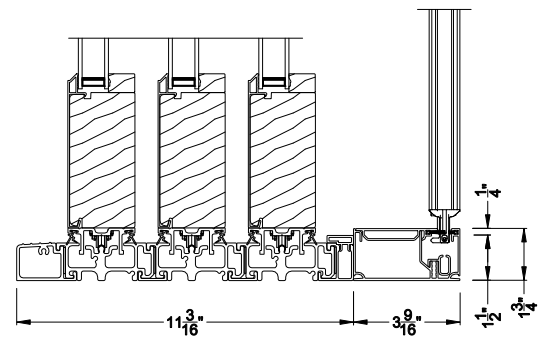

Weather Shield™

Premium Series™

2-1/4" Multi-Slide Doors

CROSS SECTION DETAILS

PREMIUM 2-1/4" MULTI-SLIDE PATIO DOOR (8725)
 Vertical Section - Standard Sill - 3 or Bi-parting 6 Panel Door
 Shown with optional Center screen - recess mounted

PREMIUM 2-1/4" MULTI-SLIDE PATIO DOOR (8725)
 Vertical Section - with Sill Riser - 3 or Bi-parting 6 Panel Door
 Shown with optional Center screen - recess mounted

PREMIUM 2-1/4" MULTI-SLIDE PATIO DOOR (8725)
 Vertical Section - Standard Sill - 3 or Bi-parting 6 Panel Door
 Shown with optional Center screen - flush mounted

PREMIUM 2-1/4" MULTI-SLIDE PATIO DOOR (8725)
 Vertical Section - with Sill Riser - 3 or Bi-parting 6 Panel Door
 Shown with optional Center screen - flush mounted

Note: All dimensions are approximate. Weather Shield reserves the right to change specifications without notice.

Note: All dimensions are approximate. Weather Shield reserves the right to change specifications without notice.