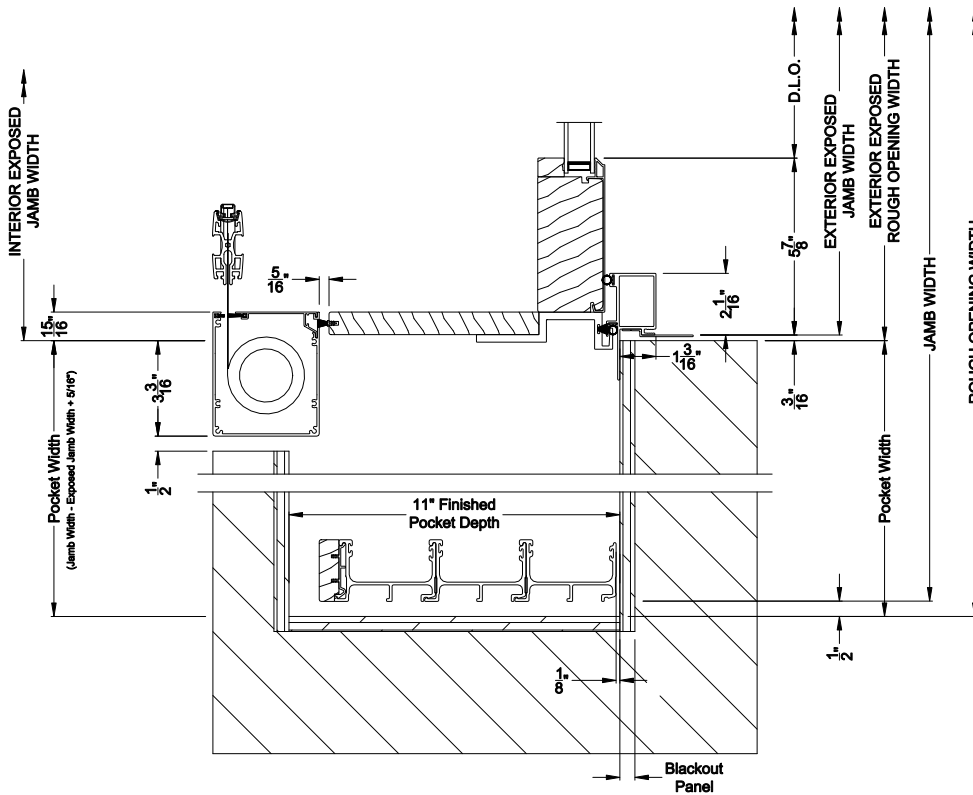

PREMIUM 2-1/4" MULTI-SLIDE PATIO DOOR (8725)
 Vertical Section - with Sill Riser - 3 or Bi-parting 6 Panel Door
 Shown with optional Center screen - flush mounted

Note: All dimensions are approximate. Weather Shield reserves the right to change specifications without notice.

Weather Shield™

Premium Series™

2-1/4" Multi-Slide Doors

CROSS SECTION DETAILS

PREMIUM 2-1/4" MULTI-SLIDE PATIO DOOR (8725)
Horizontal Section - Bi-parting stiles

PREMIUM 2-1/4" MULTI-SLIDE PATIO DOOR (8725)
Horizontal Section - 3 Panel or Bi-parting 6 Panel Door
Shown with optional Centor screen

Note: All dimensions are approximate. Weather Shield reserves the right to change specifications without notice.