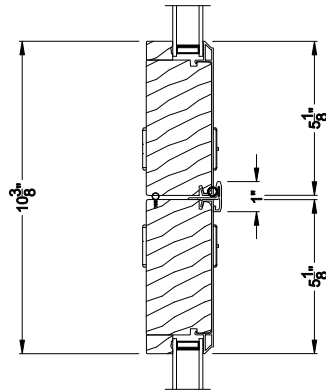

PREMIUM 2-1/4" MULTI-SLIDE PATIO DOOR (8725)
 Vertical Section - with Sill Riser - 3 or Bi-parting 6 Panel Door
 Shown with optional Center screen - flush mounted

Note: All dimensions are approximate. Weather Shield reserves the right to change specifications without notice.

Weather Shield™

Premium Series™

2-1/4" Multi-Slide Doors

CROSS SECTION DETAILS

PREMIUM 2-1/4" MULTI-SLIDE PATIO DOOR (8725)
Horizontal Section - Bi-parting stiles

PREMIUM 2-1/4" MULTI-SLIDE PATIO DOOR (8725)
Horizontal Section - 3 Panel or Bi-parting 6 Panel Door
Shown with optional Centor screen