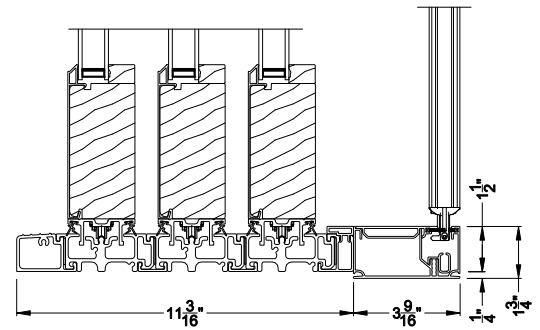

Weather Shield™

Premium Series™

2-1/4" Multi-Slide Doors

CROSS SECTION DETAILS

PREMIUM 2-1/4" MULTI-SLIDE PATIO DOOR (8725)
 Vertical Section - Standard Sill - 3 or Bi-parting 6 Panel Door
 Shown with optional Center screen - recess mounted

PREMIUM 2-1/4" MULTI-SLIDE PATIO DOOR (8725)
 Vertical Section - with Sill Riser - 3 or Bi-parting 6 Panel Door
 Shown with optional Center screen - recess mounted

PREMIUM 2-1/4" MULTI-SLIDE PATIO DOOR (8725)
 Vertical Section - Standard Sill - 3 or Bi-parting 6 Panel Door
 Shown with optional Center screen - flush mounted

PREMIUM 2-1/4" MULTI-SLIDE PATIO DOOR (8725)
 Vertical Section - with Sill Riser - 3 or Bi-parting 6 Panel Door
 Shown with optional Center screen - flush mounted

Note: All dimensions are approximate. Weather Shield reserves the right to change specifications without notice.

Note: All dimensions are approximate. Weather Shield reserves the right to change specifications without notice.