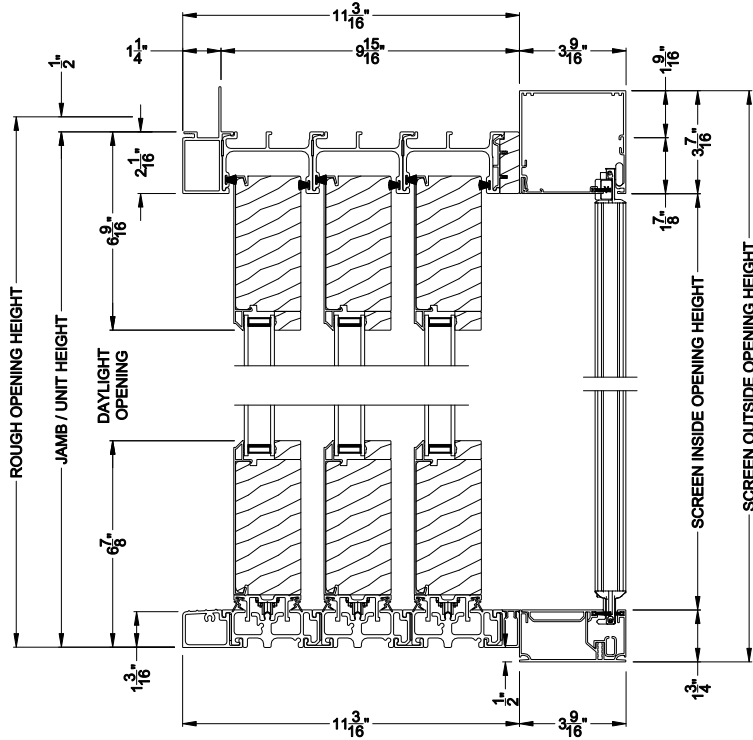

Weather Shield™

Premium Series™

2-1/4" Multi-Slide Doors

CROSS SECTION DETAILS

PREMIUM 2-1/4" MULTI-SLIDE PATIO DOOR (8725)
 Vertical Section - Standard Sill - 3 or Bi-parting 6 Panel Door
 Shown with optional Center screen - recess mounted

PREMIUM 2-1/4" MULTI-SLIDE PATIO DOOR (8725)
 Vertical Section - with Sill Riser - 3 or Bi-parting 6 Panel Door
 Shown with optional Center screen - recess mounted

PREMIUM 2-1/4" MULTI-SLIDE PATIO DOOR (8725)
 Vertical Section - Standard Sill - 3 or Bi-parting 6 Panel Door
 Shown with optional Center screen - flush mounted

PREMIUM 2-1/4" MULTI-SLIDE PATIO DOOR (8725)
 Vertical Section - with Sill Riser - 3 or Bi-parting 6 Panel Door
 Shown with optional Center screen - flush mounted

Note: All dimensions are approximate. Weather Shield reserves the right to change specifications without notice.