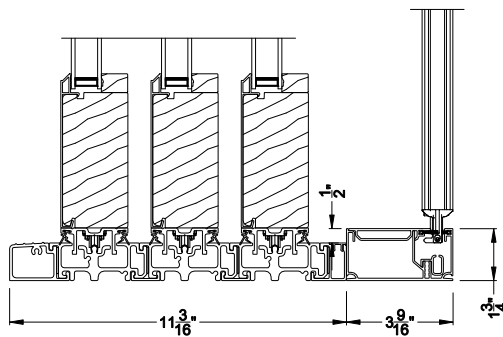

Weather Shield™

Premium Series™

2-1/4" Multi-Slide Doors

CROSS SECTION DETAILS

PREMIUM 2-1/4" MULTI-SLIDE PATIO DOOR (8725)
 Vertical Section - Standard Sill - 3 or Bi-parting 6 Panel Door
 Shown with optional Center screen - recess mounted

PREMIUM 2-1/4" MULTI-SLIDE PATIO DOOR (8725)
 Vertical Section - with Sill Riser - 3 or Bi-parting 6 Panel Door
 Shown with optional Center screen - recess mounted

PREMIUM 2-1/4" MULTI-SLIDE PATIO DOOR (8725)
 Vertical Section - Standard Sill - 3 or Bi-parting 6 Panel Door
 Shown with optional Center screen - flush mounted

PREMIUM 2-1/4" MULTI-SLIDE PATIO DOOR (8725)
 Vertical Section - with Sill Riser - 3 or Bi-parting 6 Panel Door
 Shown with optional Center screen - flush mounted

Note: All dimensions are approximate. Weather Shield reserves the right to change specifications without notice.

Note: All dimensions are approximate. Weather Shield reserves the right to change specifications without notice.