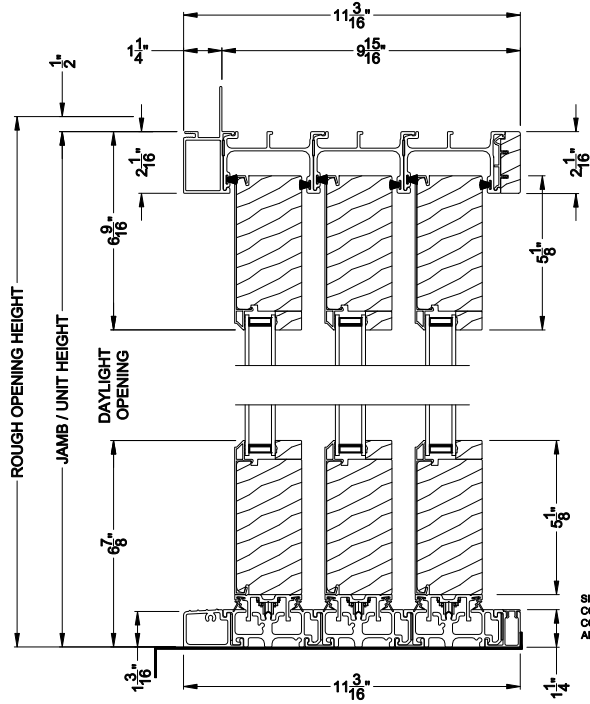

Weather Shield™

Premium Series™

2-1/4" Multi-Slide Doors

CROSS SECTION DETAILS

PREMIUM 2-1/4" MULTI-SLIDE PATIO DOOR (8725)
Vertical Section - with Sill Riser - 3 or Bi-parting 6 Panel Door

PREMIUM 2-1/4" MULTI-SLIDE PATIO DOOR (8725)
Vertical Section - Standard Sill - 3 or Bi-parting 6 Panel Door

PREMIUM 2-1/4" MULTI-SLIDE PATIO DOOR (8725)
Vertical Section - with T-track sill - 3 or Bi-parting 6 Panel Door

PREMIUM 2-1/4" MULTI-SLIDE PATIO DOOR (8725)
Vertical Section - with Drainage T-track sill - 3 or Bi-parting 6 Panel Door

Note: All dimensions are approximate. Weather Shield reserves the right to change specifications without notice.

Weather Shield™

Premium Series™

2-1/4" Multi-Slide Doors

CROSS SECTION DETAILS

PREMIUM 2-1/4" MULTI-SLIDE PATIO DOOR (8725)
Horizontal Section - 3 Panel Door

Note: All dimensions are approximate. Weather Shield reserves the right to change specifications without notice.

Weather Shield™

Premium Series™

2-1/4" Multi-Slide Doors

CROSS SECTION DETAILS

PREMIUM 2-1/4" MULTI-SLIDE PATIO DOOR (8725)
Horizontal Section - Bi-parting stiles