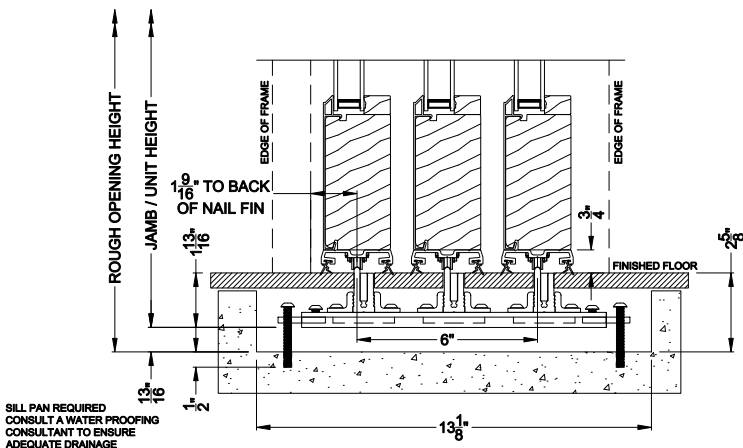

Weather Shield™

Premium Series™

2-1/4" Multi-Slide Doors

CROSS SECTION DETAILS

PREMIUM 2-1/4" MULTI-SLIDE PATIO DOOR (8725)
Vertical Section - with Sill Riser - 3 or Bi-parting 6 Panel Door

PREMIUM 2-1/4" MULTI-SLIDE PATIO DOOR (8725)
Vertical Section - Standard Sill - 3 or Bi-parting 6 Panel Door

Note: All dimensions are approximate. Weather Shield reserves the right to change specifications without notice.

Weather Shield™

Premium Series™

2-1/4" Multi-Slide Doors

CROSS SECTION DETAILS

PREMIUM 2-1/4" MULTI-SLIDE PATIO DOOR (8725)
Horizontal Section - 3 Panel Door

Note: All dimensions are approximate. Weather Shield reserves the right to change specifications without notice.

Weather Shield™

Premium Series™

2-1/4" Multi-Slide Doors

CROSS SECTION DETAILS

PREMIUM 2-1/4" MULTI-SLIDE PATIO DOOR (8725)
Horizontal Section - Bi-parting stiles