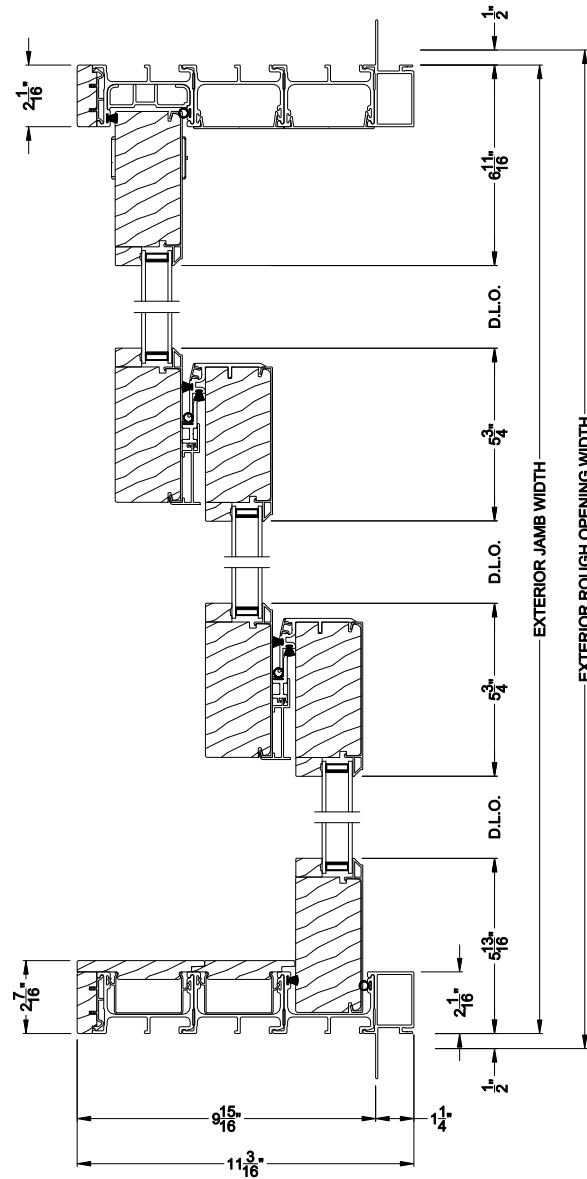

Weather Shield™

Premium Series™

2-1/4" Multi-Slide Doors

CROSS SECTION DETAILS

PREMIUM 2-1/4" MULTI-SLIDE PATIO DOOR (8725)
Vertical Section - with Sill Riser - 3 or Bi-parting 6 Panel Door

PREMIUM 2-1/4" MULTI-SLIDE PATIO DOOR (8725)
Vertical Section - Standard Sill - 3 or Bi-parting 6 Panel Door

PREMIUM 2-1/4" MULTI-SLIDE PATIO DOOR (8725)
Vertical Section - with T-track sill - 3 or Bi-parting 6 Panel Door

PREMIUM 2-1/4" MULTI-SLIDE PATIO DOOR (8725)
Vertical Section - with Drainage T-track sill - 3 or Bi-parting 6 Panel Door

Note: All dimensions are approximate. Weather Shield reserves the right to change specifications without notice.

Weather Shield™

Premium Series™

2-1/4" Multi-Slide Doors

CROSS SECTION DETAILS

PREMIUM 2-1/4" MULTI-SLIDE PATIO DOOR (8725)
Horizontal Section - 3 Panel Door

Note: All dimensions are approximate. Weather Shield reserves the right to change specifications without notice.

Weather Shield™

Premium Series™

2-1/4" Multi-Slide Doors

CROSS SECTION DETAILS

PREMIUM 2-1/4" MULTI-SLIDE PATIO DOOR (8725)
Horizontal Section - Bi-parting stiles