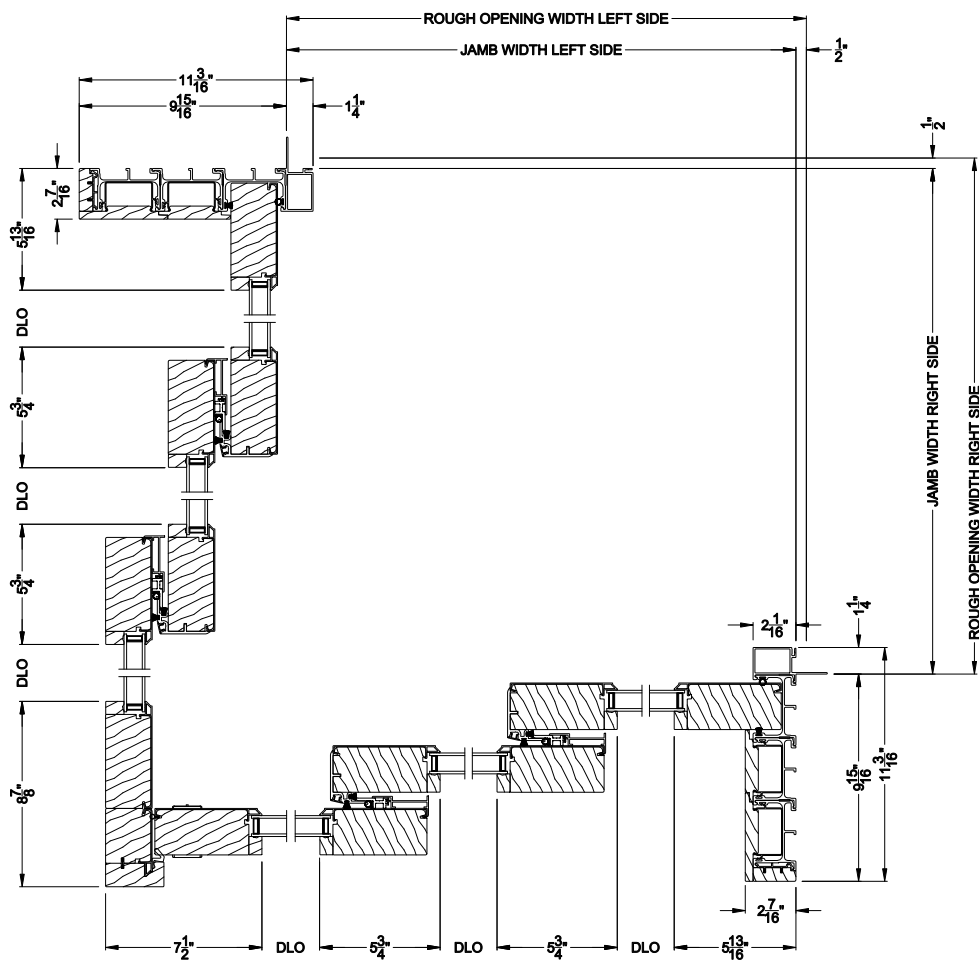

Weather Shield™

Premium Series™

2-1/4" Multi-Slide Doors

CROSS SECTION DETAILS

PREMIUM 2-1/4" MULTI-SLIDE PATIO DOOR (8725)
Horizontal Motorized Pocket Section - 3 or Bi-parting 6 Panel Door

Note: All dimensions are approximate. Weather Shield reserves the right to change specifications without notice.

PREMIUM 2-1/4" MULTI-SLIDE DOOR (8725)
Horizontal Section - 3L3R Panel Inside Corner Door

Note: All dimensions are approximate. Weather Shield reserves the right to change specifications without notice.

Weather Shield®

Premium Series™

2-1/4" Multi-Slide Doors

CROSS SECTION DETAILS

PREMIUM 2-1/4" MULTI-SLIDE DOOR (8725)
Horizontal Section - 3L3R Panel Outside Corner Door

Note: All dimensions are approximate. Weather Shield reserves the right to change specifications without notice.