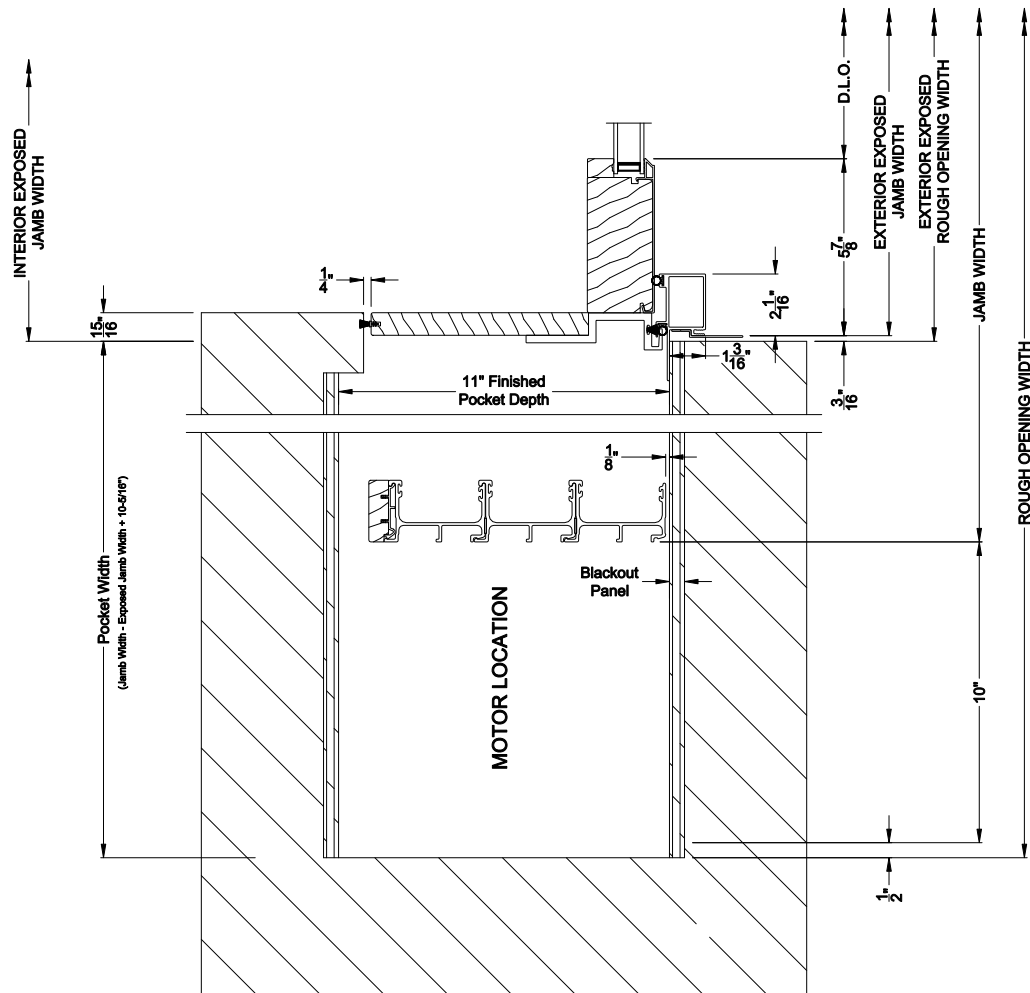

PREMIUM 2-1/4" MULTI-SLIDE PATIO DOOR (8725)
Horizontal Pocket Section - 3 or Bi-parting 6 Panel Door

Note: All dimensions are approximate. Weather Shield reserves the right to change specifications without notice.

Weather Shield™

Premium Series™

2-1/4" Multi-Slide Doors

CROSS SECTION DETAILS

PREMIUM 2-1/4" MULTI-SLIDE PATIO DOOR (8725)
Horizontal Motorized Pocket Section - 3 or Bi-parting 6 Panel Door

Note: All dimensions are approximate. Weather Shield reserves the right to change specifications without notice.

PREMIUM 2-1/4" MULTI-SLIDE DOOR (8725)
Horizontal Section - 3L3R Panel Inside Corner Door

Note: All dimensions are approximate. Weather Shield reserves the right to change specifications without notice.