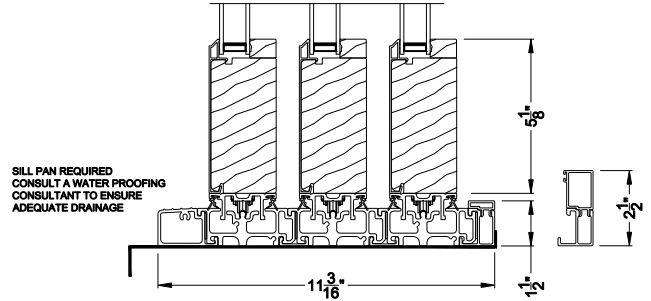

Weather Shield™

Premium Series™

2-1/4" Multi-Slide Doors

CROSS SECTION DETAILS

PREMIUM 2-1/4" MULTI-SLIDE PATIO DOOR (8725)
Vertical Section - with Sill Riser - 3 or Bi-parting 6 Panel Door

PREMIUM 2-1/4" MULTI-SLIDE PATIO DOOR (8725)
Vertical Section - Standard Sill - 3 or Bi-parting 6 Panel Door

Note: All dimensions are approximate. Weather Shield reserves the right to change specifications without notice.

Weather Shield™

Premium Series™

2-1/4" Multi-Slide Doors

CROSS SECTION DETAILS

PREMIUM 2-1/4" MULTI-SLIDE PATIO DOOR (8725)
Horizontal Section - 3 Panel Door

Note: All dimensions are approximate. Weather Shield reserves the right to change specifications without notice.

Weather Shield™

Premium Series™

2-1/4" Multi-Slide Doors

CROSS SECTION DETAILS

PREMIUM 2-1/4" MULTI-SLIDE PATIO DOOR (8725)
Horizontal Section - Bi-parting stiles