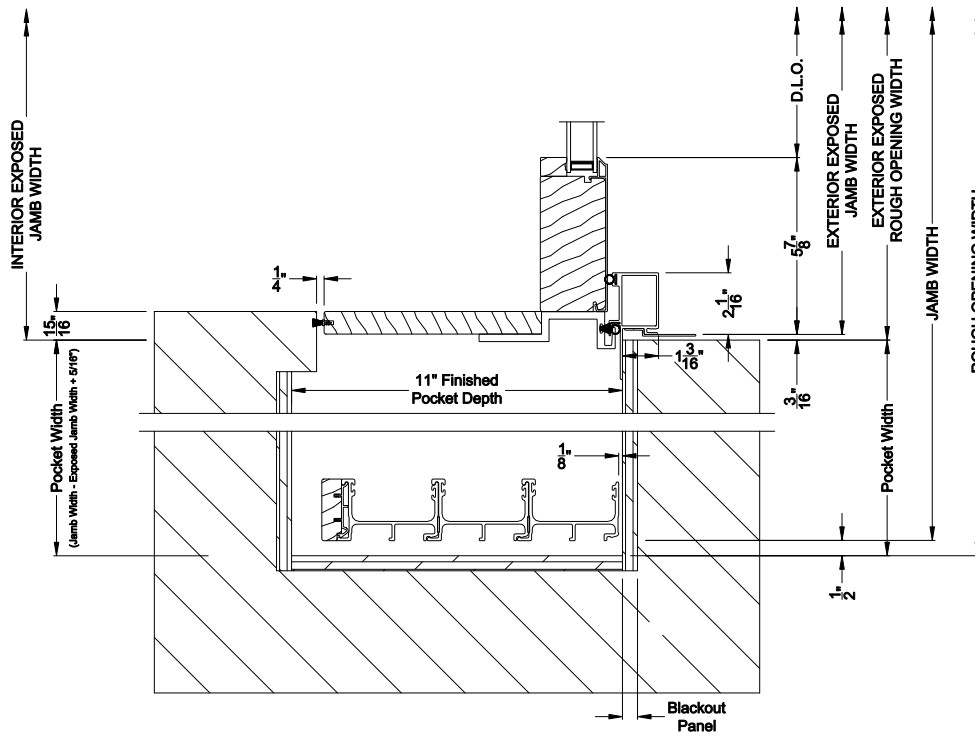

Note: All dimensions are approximate. Weather Shield reserves the right to change specifications without notice.

Weather Shield™

Premium Series™

2-1/4" Multi-Slide Doors

CROSS SECTION DETAILS

PREMIUM 2-1/4" MULTI-SLIDE PATIO DOOR (8725)
Horizontal Section - 3 Panel Door

Note: All dimensions are approximate. Weather Shield reserves the right to change specifications without notice.

Weather Shield™

Premium Series™

2-1/4" Multi-Slide Doors

CROSS SECTION DETAILS

PREMIUM 2-1/4" MULTI-SLIDE PATIO DOOR (8725)
Horizontal Section - Bi-parting stiles

PREMIUM 2-1/4" MULTI-SLIDE PATIO DOOR (8725)
Horizontal Pocket Section - 3 or Bi-parting 6 Panel Door

Note: All dimensions are approximate. Weather Shield reserves the right to change specifications without notice.

Weather Shield™

Premium Series™

2-1/4" Multi-Slide Doors

CROSS SECTION DETAILS

PREMIUM 2-1/4" MULTI-SLIDE PATIO DOOR (8725)
Horizontal Motorized Pocket Section - 3 or Bi-parting 6 Panel Door

Note: All dimensions are approximate. Weather Shield reserves the right to change specifications without notice.