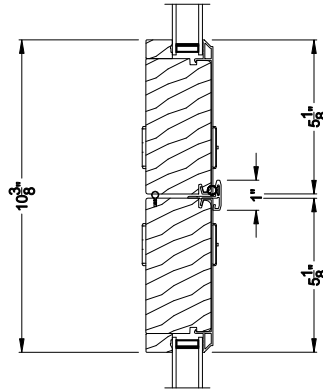

Note: All dimensions are approximate. Weather Shield reserves the right to change specifications without notice.

Weather Shield™

Premium Series™

2-1/4" Multi-Slide Doors

CROSS SECTION DETAILS

PREMIUM 2-1/4" MULTI-SLIDE PATIO DOOR (8725)
Horizontal Section - 3 Panel Door

Note: All dimensions are approximate. Weather Shield reserves the right to change specifications without notice.

Weather Shield™

Premium Series™

2-1/4" Multi-Slide Doors

CROSS SECTION DETAILS

PREMIUM 2-1/4" MULTI-SLIDE PATIO DOOR (8725)
Horizontal Section - Bi-parting stiles