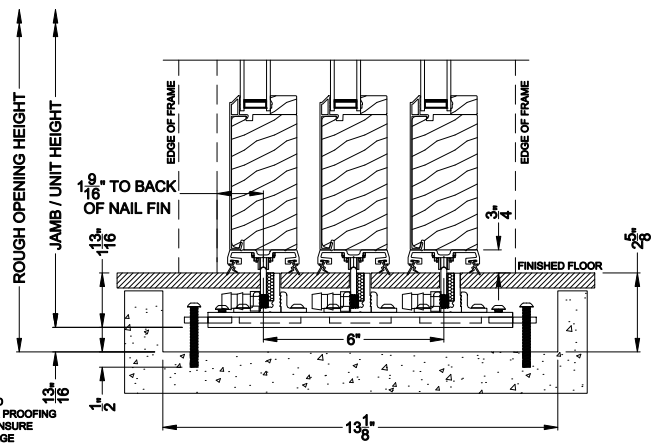

PREMIUM 2-1/4" MULTI-SLIDE PATIO DOOR (8725)
Vertical Section - with Drainage T-track sill - 3 or Bi-parting 6 Panel Door

Note: All dimensions are approximate. Weather Shield reserves the right to change specifications without notice.