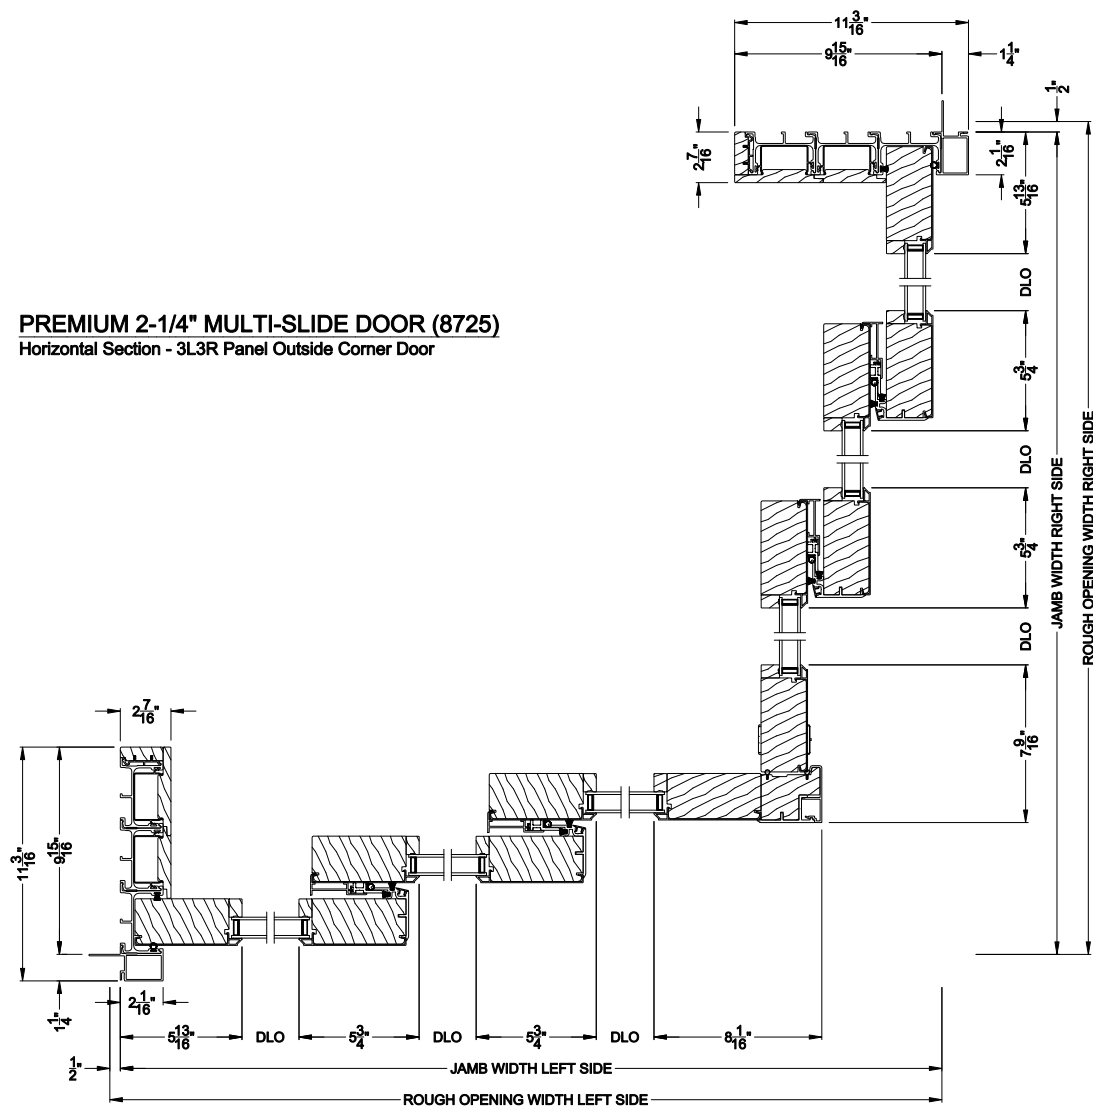

PREMIUM 2-1/4" MULTI-SLIDE DOOR (8725)
Horizontal Section - 3L3R Panel Inside Corner Door

Note: All dimensions are approximate. Weather Shield reserves the right to change specifications without notice.

Weather Shield®

Premium Series™

2-1/4" Multi-Slide Doors

CROSS SECTION DETAILS

PREMIUM 2-1/4" MULTI-SLIDE DOOR (8725)
Horizontal Section - 3L3R Panel Outside Corner Door

Note: All dimensions are approximate. Weather Shield reserves the right to change specifications without notice.