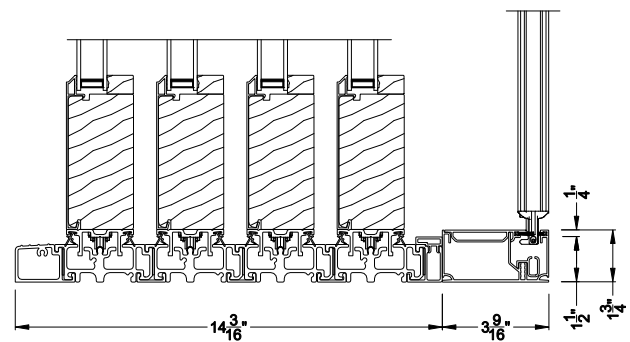

PREMIUM 2-1/4" MULTI-SLIDE PATIO DOOR (8725)
Vertical Section - with Sill Riser - 4 or Bi-parting 8 Panel Door
Shown with optional Center screen - flush mounted

Note: All dimensions are approximate. Weather Shield reserves the right to change specifications without notice.