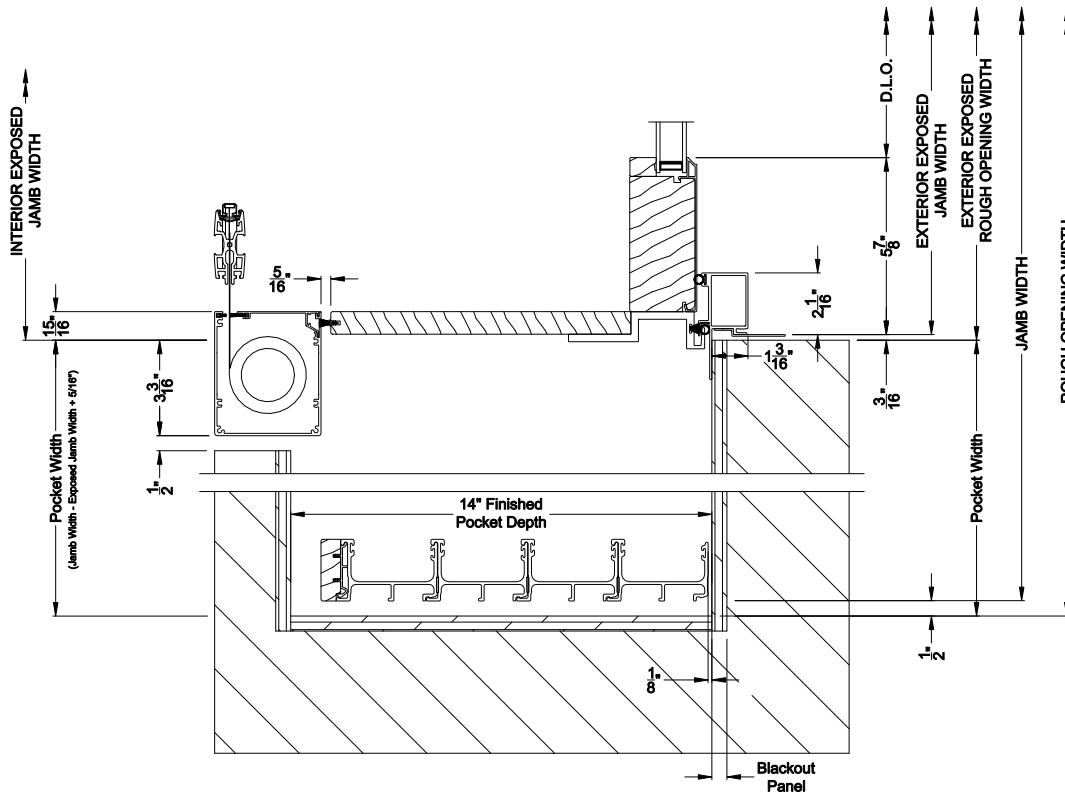

PREMIUM 2-1/4" MULTI-SLIDE PATIO DOOR (8725)
Horizontal Section - Bi-parting stiles

PREMIUM 2-1/4" MULTI-SLIDE PATIO DOOR (8725)
Horizontal Section - 4 Panel or Bi-parting 8 Panel Door
Shown with optional Center screen