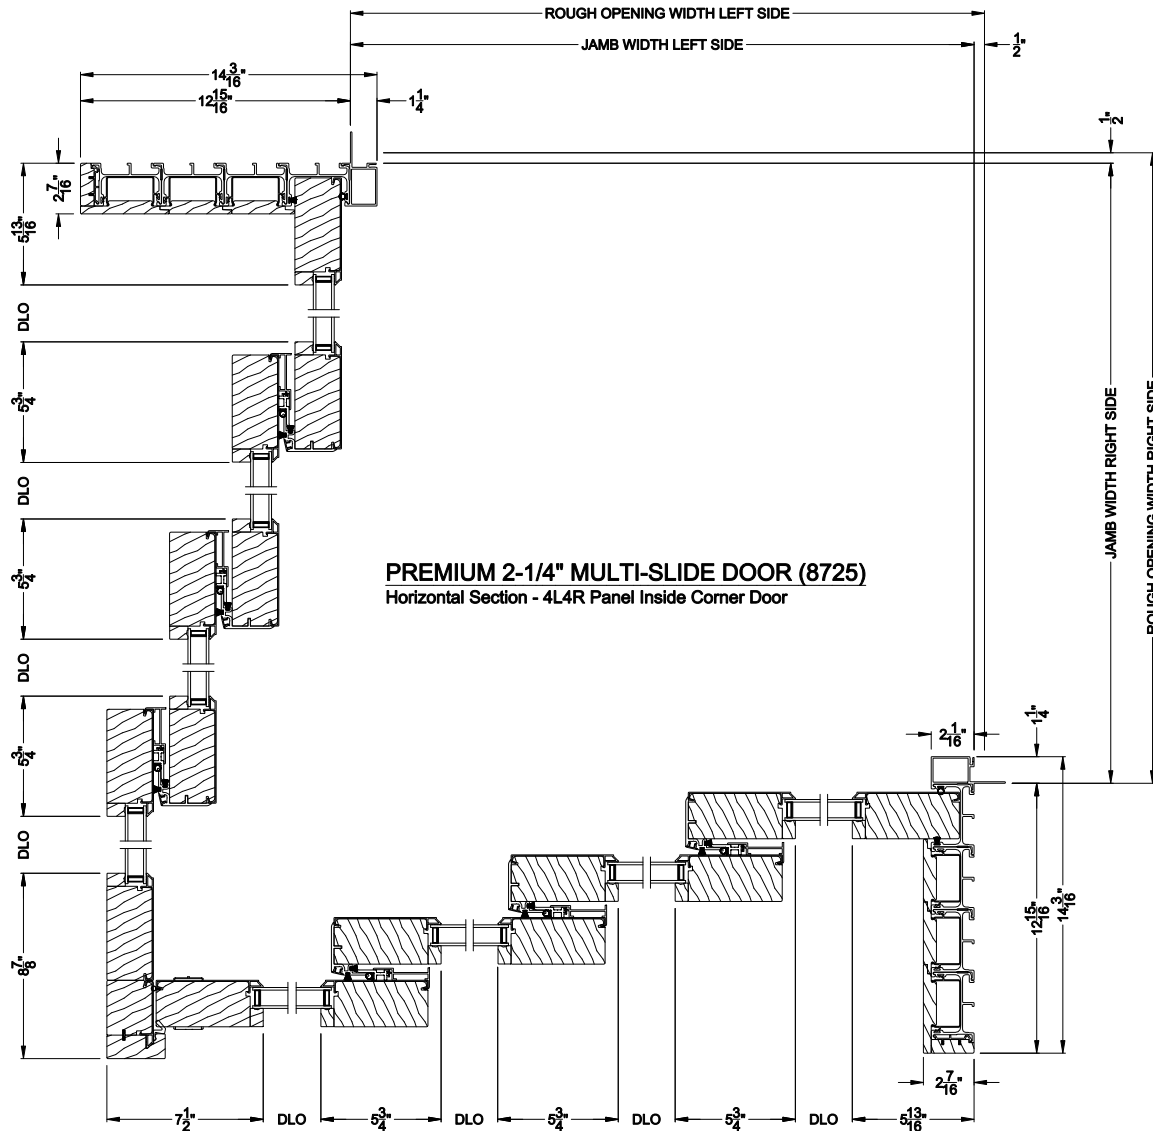

Weather Shield™

Premium Series™

2-1/4" Multi-Slide Doors

CROSS SECTION DETAILS

PREMIUM 2-1/4" MULTI-SLIDE PATIO DOOR (8725)
 Horizontal Motorized Pocket Section - 4 or BI-parting 8 Panel Door

Note: All dimensions are approximate. Weather Shield reserves the right to change specifications without notice.

Weather Shield®

Premium Series™

2-1/4" Multi-Slide Doors

CROSS SECTION DETAILS

Note: All dimensions are approximate. Weather Shield reserves the right to change specifications without notice.

Weather Shield®

Premium Series™

2-1/4" Multi-Slide Doors

CROSS SECTION DETAILS

PREMIUM 2-1/4" MULTI-SLIDE DOOR (8725)
Horizontal Section - 4L4R Panel Outside Corner Door

Note: All dimensions are approximate. Weather Shield reserves the right to change specifications without notice.