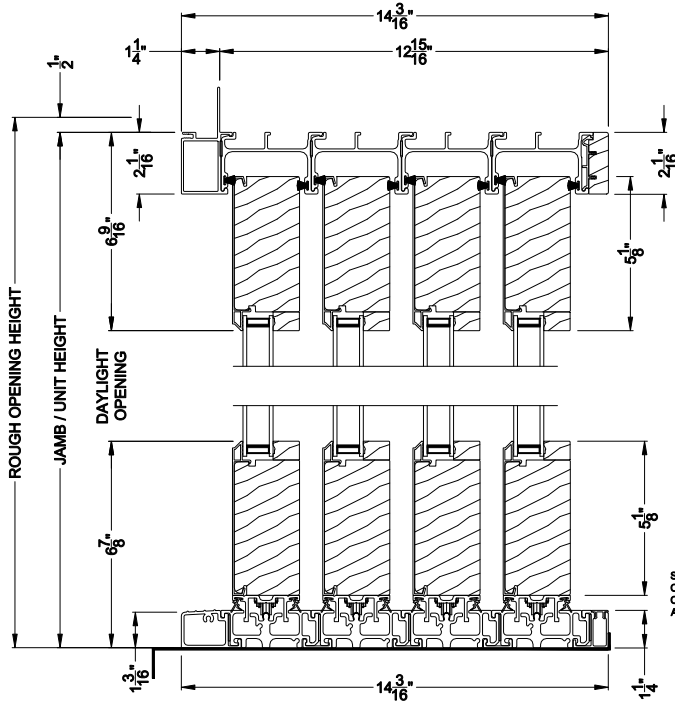

Weather Shield™ Premium Series™

2-1/4" Multi-Slide Doors CROSS SECTION DETAILS

PREMIUM 2-1/4" MULTI-SLIDE PATIO DOOR (8725)
Vertical Section - Standard Sill - 4 or Bi-parting 8 Panel Door

PREMIUM 2-1/4" MULTI-SLIDE PATIO DOOR (8725)
Vertical Section - with Sill Riser - 4 or Bi-parting 8 Panel Door

PREMIUM 2-1/4" MULTI-SLIDE PATIO DOOR (8725)
Vertical Section - with Drainage T-track sill - 4 or Bi-parting 8 Panel Door

PREMIUM 2-1/4" MULTI-SLIDE PATIO DOOR (8725)
Vertical Section - with T-track sill - 4 or Bi-parting 8 Panel Door

Note: All dimensions are approximate. Weather Shield reserves the right to change specifications without notice.

Weather Shield™

Premium Series™

2-1/4" Multi-Slide Doors

CROSS SECTION DETAILS

PREMIUM 2-1/4" MULTI-SLIDE PATIO DOOR (8725)
Horizontal Section - 4 Panel Door

Note: All dimensions are approximate. Weather Shield reserves the right to change specifications without notice.

Weather Shield™

Premium Series™

2-1/4" Multi-Slide Doors

CROSS SECTION DETAILS

PREMIUM 2-1/4" MULTI-SLIDE PATIO DOOR (8725)
Horizontal Section - Bi-parting stiles