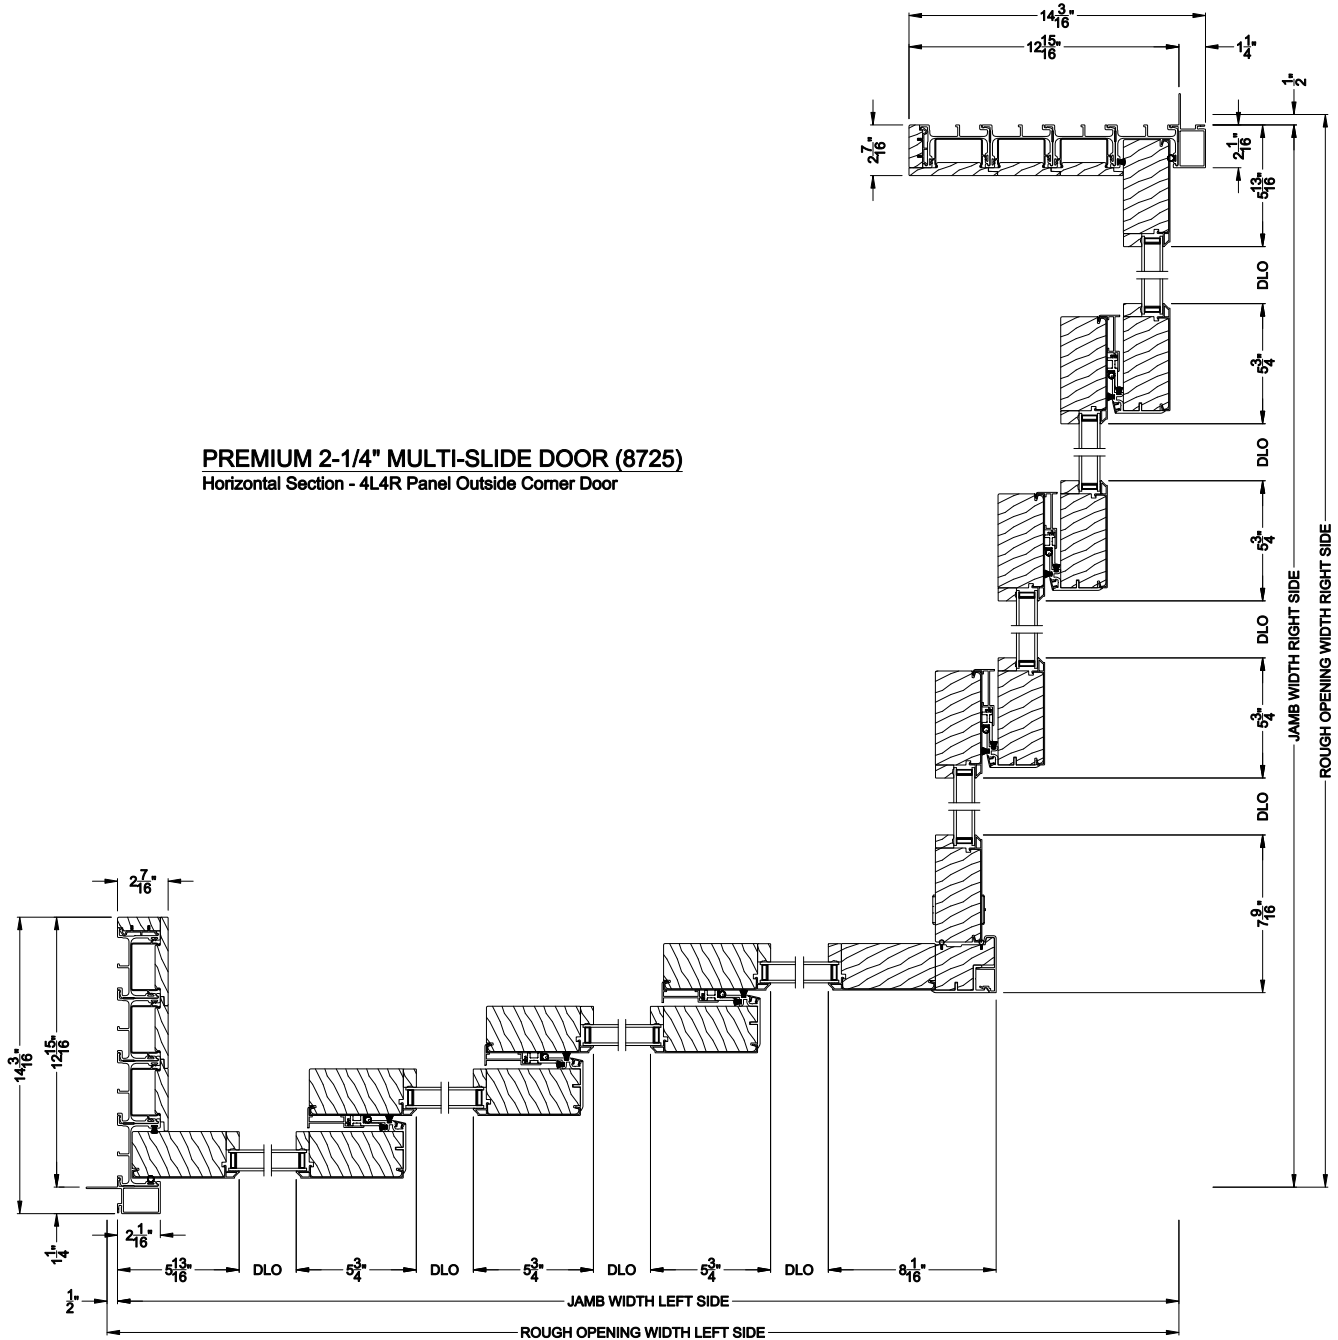

Weather Shield®

Premium Series™

2-1/4" Multi-Slide Doors

CROSS SECTION DETAILS

Note: All dimensions are approximate. Weather Shield reserves the right to change specifications without notice.

Weather Shield®

Premium Series™

2-1/4" Multi-Slide Doors

CROSS SECTION DETAILS

PREMIUM 2-1/4" MULTI-SLIDE DOOR (8725)
Horizontal Section - 4L4R Panel Outside Corner Door

Note: All dimensions are approximate. Weather Shield reserves the right to change specifications without notice.