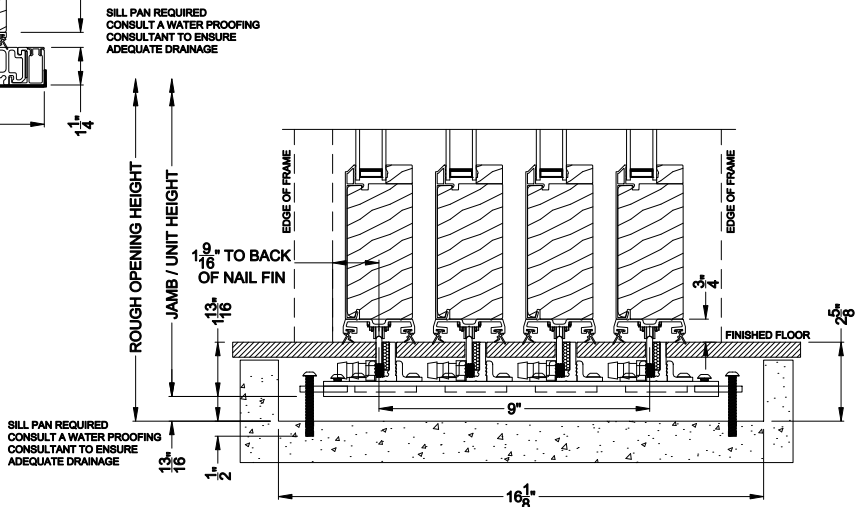

Weather Shield™ Premium Series™

2-1/4" Multi-Slide Doors CROSS SECTION DETAILS

PREMIUM 2-1/4" MULTI-SLIDE PATIO DOOR (8725)
Vertical Section - Standard Sill - 4 or Bi-parting 8 Panel Door

PREMIUM 2-1/4" MULTI-SLIDE PATIO DOOR (8725)
Vertical Section - with Sill Riser - 4 or Bi-parting 8 Panel Door

PREMIUM 2-1/4" MULTI-SLIDE PATIO DOOR (8725)
Vertical Section - with Drainage T-track sill - 4 or Bi-parting 8 Panel Door

PREMIUM 2-1/4" MULTI-SLIDE PATIO DOOR (8725)
Vertical Section - with T-track sill - 4 or Bi-parting 8 Panel Door

Note: All dimensions are approximate. Weather Shield reserves the right to change specifications without notice.

Weather Shield™

Premium Series™

2-1/4" Multi-Slide Doors

CROSS SECTION DETAILS

PREMIUM 2-1/4" MULTI-SLIDE PATIO DOOR (8725)
Horizontal Section - 4 Panel Door

Note: All dimensions are approximate. Weather Shield reserves the right to change specifications without notice.

Weather Shield™

Premium Series™

2-1/4" Multi-Slide Doors

CROSS SECTION DETAILS

PREMIUM 2-1/4" MULTI-SLIDE PATIO DOOR (8725)
Horizontal Section - Bi-parting stiles