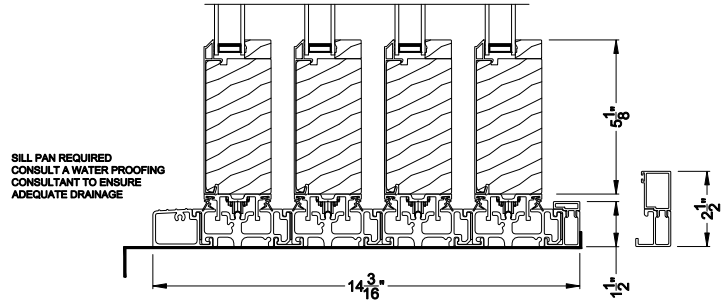

Weather Shield™ Premium Series™

2-1/4" Multi-Slide Doors CROSS SECTION DETAILS

PREMIUM 2-1/4" MULTI-SLIDE PATIO DOOR (8725)
Vertical Section - Standard Sill - 4 or Bi-parting 8 Panel Door

PREMIUM 2-1/4" MULTI-SLIDE PATIO DOOR (8725)
Vertical Section - with Sill Riser - 4 or Bi-parting 8 Panel Door

Note: All dimensions are approximate. Weather Shield reserves the right to change specifications without notice.

Weather Shield™

Premium Series™

2-1/4" Multi-Slide Doors

CROSS SECTION DETAILS

PREMIUM 2-1/4" MULTI-SLIDE PATIO DOOR (8725)
Horizontal Section - 4 Panel Door

Note: All dimensions are approximate. Weather Shield reserves the right to change specifications without notice.

Weather Shield™

Premium Series™

2-1/4" Multi-Slide Doors

CROSS SECTION DETAILS

PREMIUM 2-1/4" MULTI-SLIDE PATIO DOOR (8725)
Horizontal Section - Bi-parting stiles

Weather Shield®

Premium Series™

2-1/4" Multi-Slide Doors

CROSS SECTION DETAILS

Note: All dimensions are approximate. Weather Shield reserves the right to change specifications without notice.

Weather Shield®