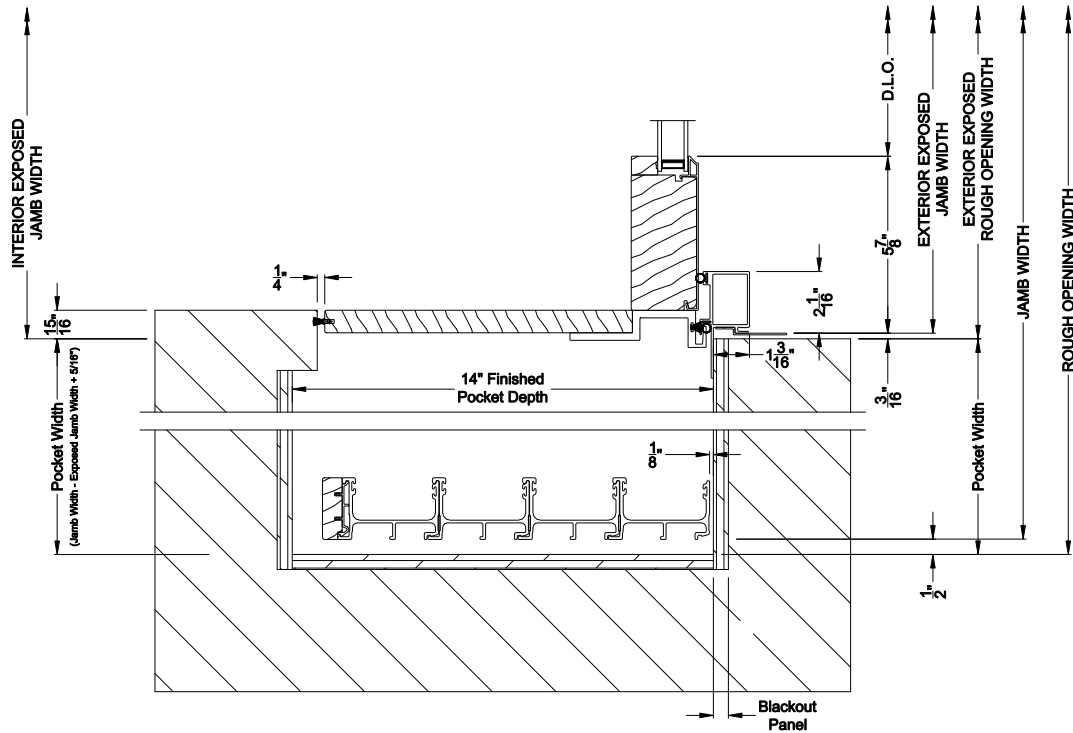

Note: All dimensions are approximate. Weather Shield reserves the right to change specifications without notice.

Weather Shield™

Premium Series™

2-1/4" Multi-Slide Doors

CROSS SECTION DETAILS

PREMIUM 2-1/4" MULTI-SLIDE PATIO DOOR (8725)
Horizontal Section - Bi-parting stiles

PREMIUM 2-1/4" MULTI-SLIDE PATIO DOOR (8725)
Horizontal Pocket Section - 4 or Bi-parting 8 Panel Door

Note: All dimensions are approximate. Weather Shield reserves the right to change specifications without notice.

Weather Shield™

Premium Series™

2-1/4" Multi-Slide Doors

CROSS SECTION DETAILS

PREMIUM 2-1/4" MULTI-SLIDE PATIO DOOR (8725)
 Horizontal Motorized Pocket Section - 4 or BI-parting 8 Panel Door

Note: All dimensions are approximate. Weather Shield reserves the right to change specifications without notice.

Weather Shield®

Premium Series™

2-1/4" Multi-Slide Doors

CROSS SECTION DETAILS

Note: All dimensions are approximate. Weather Shield reserves the right to change specifications without notice.

Weather Shield®