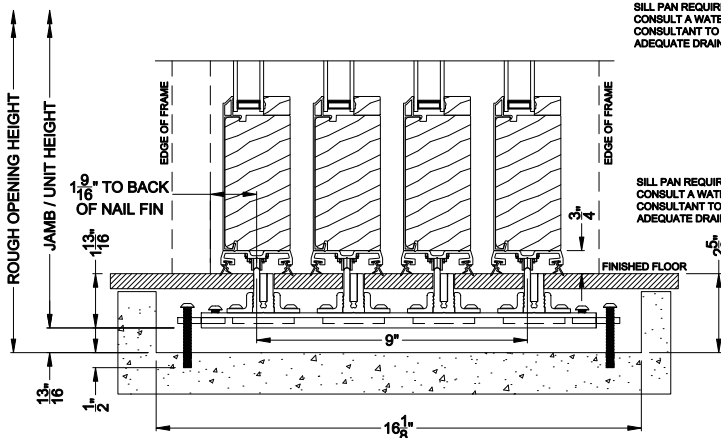

PREMIUM 2-1/4" MULTI-SLIDE PATIO DOOR (8725)
Vertical Section - with T-track sill - 4 or Bi-parting 8 Panel Door

Note: All dimensions are approximate. Weather Shield reserves the right to change specifications without notice.