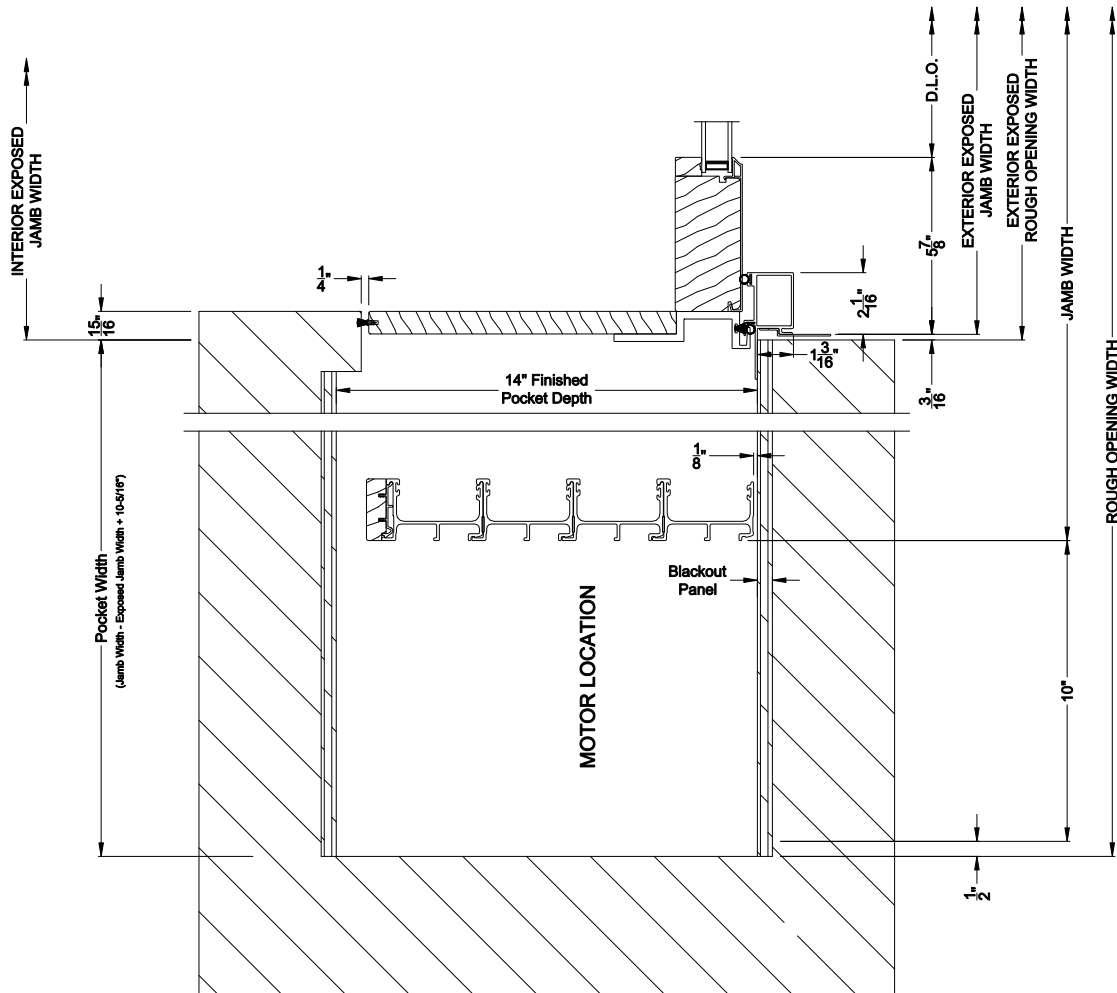

Note: All dimensions are approximate. Weather Shield reserves the right to change specifications without notice.

Weather Shield™

Premium Series™

2-1/4" Multi-Slide Doors

CROSS SECTION DETAILS

PREMIUM 2-1/4" MULTI-SLIDE PATIO DOOR (8725)
Horizontal Section - Bi-parting stiles

PREMIUM 2-1/4" MULTI-SLIDE PATIO DOOR (8725)
Horizontal Pocket Section - 4 or Bi-parting 8 Panel Door

Note: All dimensions are approximate. Weather Shield reserves the right to change specifications without notice.

Weather Shield™

Premium Series™

2-1/4" Multi-Slide Doors

CROSS SECTION DETAILS

PREMIUM 2-1/4" MULTI-SLIDE PATIO DOOR (8725)
 Horizontal Motorized Pocket Section - 4 or BI-parting 8 Panel Door

Note: All dimensions are approximate. Weather Shield reserves the right to change specifications without notice.

Weather Shield®

Premium Series™

2-1/4" Multi-Slide Doors

CROSS SECTION DETAILS

Note: All dimensions are approximate. Weather Shield reserves the right to change specifications without notice.

Weather Shield®