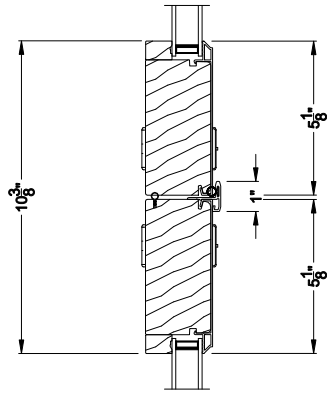

Note: All dimensions are approximate. Weather Shield reserves the right to change specifications without notice.

Weather Shield™

Premium Series™

2-1/4" Multi-Slide Doors

CROSS SECTION DETAILS

PREMIUM 2-1/4" MULTI-SLIDE PATIO DOOR (8725)
Horizontal Section - 4 Panel Door

Note: All dimensions are approximate. Weather Shield reserves the right to change specifications without notice.

Weather Shield™

Premium Series™

2-1/4" Multi-Slide Doors

CROSS SECTION DETAILS

PREMIUM 2-1/4" MULTI-SLIDE PATIO DOOR (8725)
Horizontal Section - Bi-parting stiles