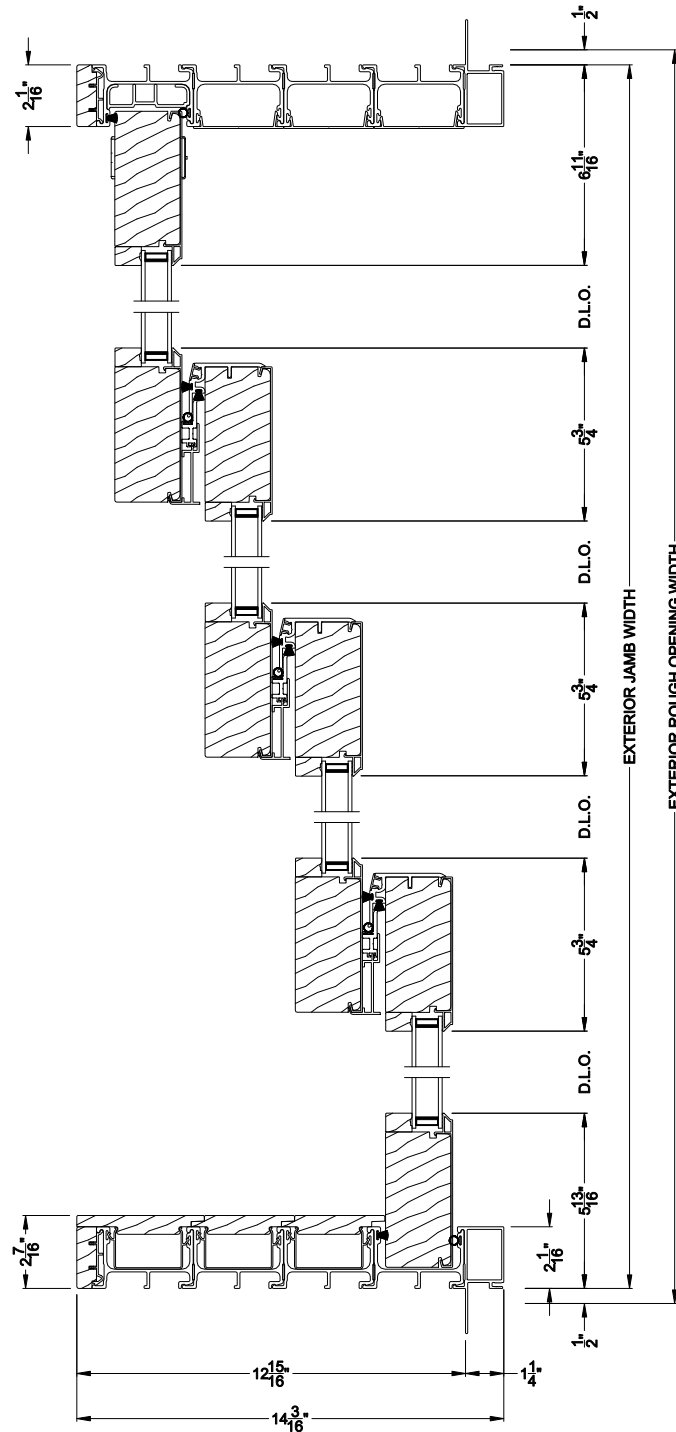

Weather Shield™ Premium Series™

2-1/4" Multi-Slide Doors CROSS SECTION DETAILS

PREMIUM 2-1/4" MULTI-SLIDE PATIO DOOR (8725)
Vertical Section - Standard Sill - 4 or Bi-parting 8 Panel Door

PREMIUM 2-1/4" MULTI-SLIDE PATIO DOOR (8725)
Vertical Section - with Sill Riser - 4 or Bi-parting 8 Panel Door

PREMIUM 2-1/4" MULTI-SLIDE PATIO DOOR (8725)
Vertical Section - with Drainage T-track sill - 4 or Bi-parting 8 Panel Door

PREMIUM 2-1/4" MULTI-SLIDE PATIO DOOR (8725)
Vertical Section - with T-track sill - 4 or Bi-parting 8 Panel Door

Note: All dimensions are approximate. Weather Shield reserves the right to change specifications without notice.

Weather Shield™

Premium Series™

2-1/4" Multi-Slide Doors

CROSS SECTION DETAILS

PREMIUM 2-1/4" MULTI-SLIDE PATIO DOOR (8725)
Horizontal Section - 4 Panel Door

Note: All dimensions are approximate. Weather Shield reserves the right to change specifications without notice.

Weather Shield™

Premium Series™

2-1/4" Multi-Slide Doors

CROSS SECTION DETAILS

PREMIUM 2-1/4" MULTI-SLIDE PATIO DOOR (8725)
Horizontal Section - Bi-parting stiles