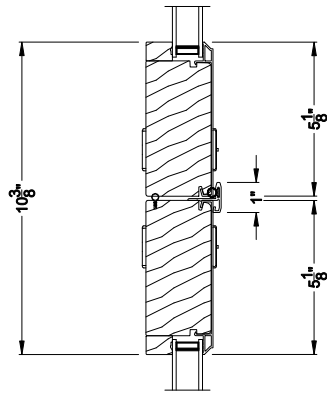

Weather Shield™

Premium Series™

2-1/4" Multi-Slide Doors

CROSS SECTION DETAILS