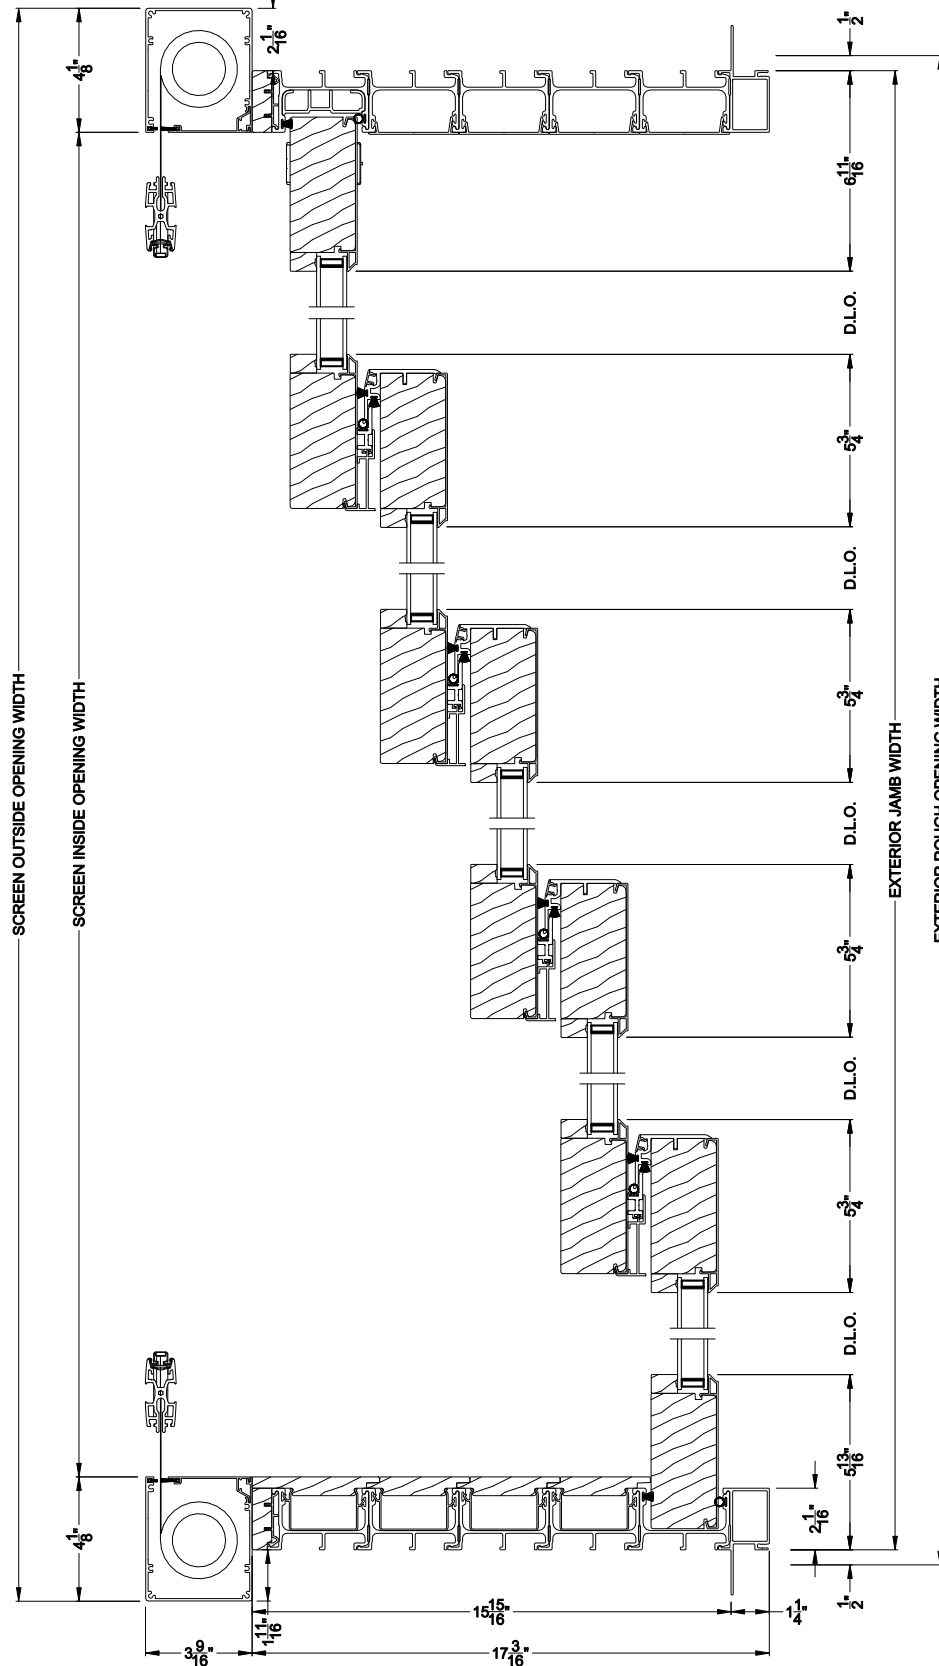

## 2-1/4" Multi-Slide Doors CROSS SECTION DETAILS

Note: All dimensions are approximate. Weather Shield reserves the right to change specifications without notice.