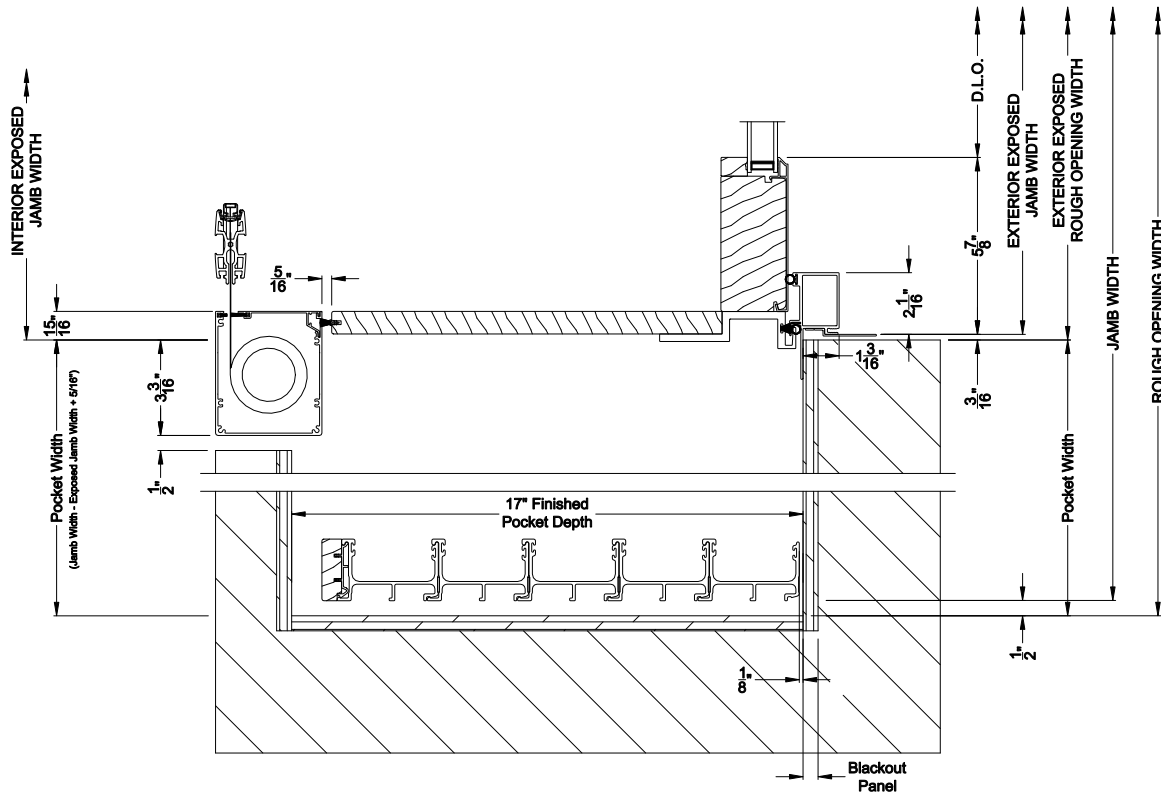

PREMIUM 2-1/4" MULTI-SLIDE PATIO DOOR (8725)
Horizontal Section - Bi-parting stiles

PREMIUM 2-1/4" MULTI-SLIDE PATIO DOOR (8725)
Horizontal Section - 5 Panel or Bi-parting 10 Panel Door
Shown with optional Centor screen