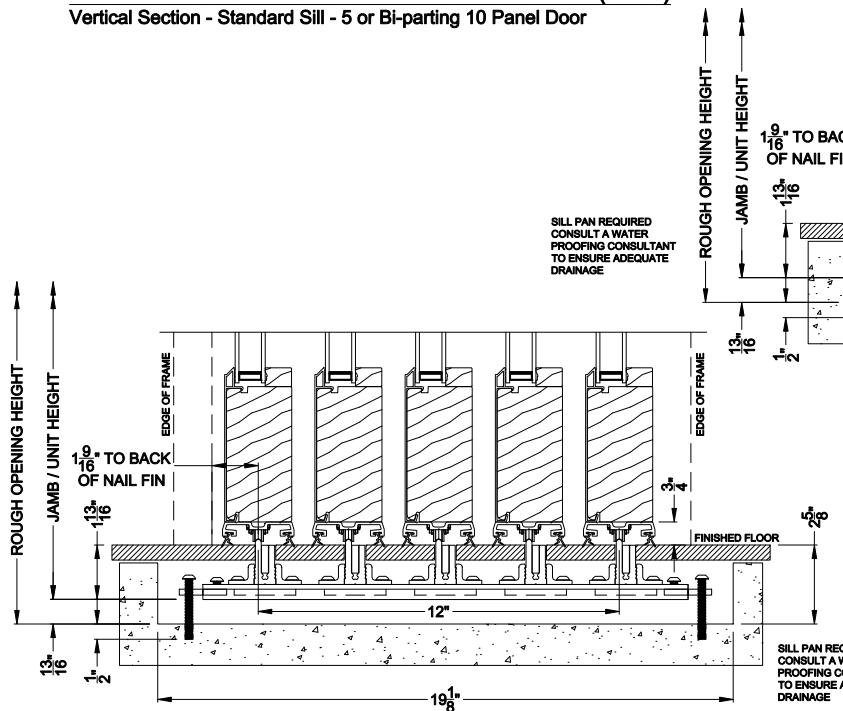

Weather Shield™ Premium Series™

2-1/4" Multi-Slide Doors CROSS SECTION DETAILS

PREMIUM 2-1/4" MULTI-SLIDE PATIO DOOR (8725)
Vertical Section - Standard Sill - 5 or Bi-parting 10 Panel Door

PREMIUM 2-1/4" MULTI-SLIDE PATIO DOOR (8725)
Vertical Section - with Sill Riser - 5 or Bi-parting 10 Panel Door

PREMIUM 2-1/4" MULTI-SLIDE PATIO DOOR (8725)
Vertical Section - with T-track sill - 5 or Bi-parting 10 Panel Door

PREMIUM 2-1/4" MULTI-SLIDE PATIO DOOR (8725)
Vertical Section - with Drainage T-track sill - 5 or Bi-parting 10 Panel Door

Note: All dimensions are approximate. Weather Shield reserves the right to change specifications without notice.

Weather Shield™

Premium Series™

2-1/4" Multi-Slide Doors

CROSS SECTION DETAILS

PREMIUM 2-1/4" MULTI-SLIDE PATIO DOOR (8725)
 Horizontal Section - 5 Panel Door

Note: All dimensions are approximate. Weather Shield reserves the right to change specifications without notice.

Weather Shield™

Premium Series™

2-1/4" Multi-Slide Doors

CROSS SECTION DETAILS

PREMIUM 2-1/4" MULTI-SLIDE PATIO DOOR (8725)
Horizontal Section - Bi-parting stiles