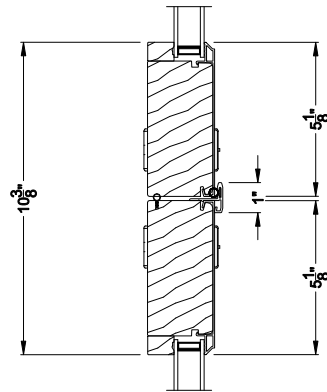

Note: All dimensions are approximate. Weather Shield reserves the right to change specifications without notice.

Weather Shield™

Premium Series™

2-1/4" Multi-Slide Doors

CROSS SECTION DETAILS

PREMIUM 2-1/4" MULTI-SLIDE PATIO DOOR (8725)
 Horizontal Section - 5 Panel Door

Note: All dimensions are approximate. Weather Shield reserves the right to change specifications without notice.

Weather Shield™

Premium Series™

2-1/4" Multi-Slide Doors

CROSS SECTION DETAILS

PREMIUM 2-1/4" MULTI-SLIDE PATIO DOOR (8725)
Horizontal Section - Bi-parting stiles