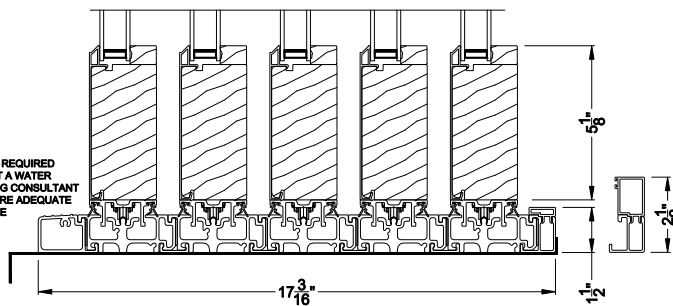

Weather Shield™ Premium Series™

2-1/4" Multi-Slide Doors CROSS SECTION DETAILS

PREMIUM 2-1/4" MULTI-SLIDE PATIO DOOR (8725)
Vertical Section - Standard Sill - 5 or Bi-parting 10 Panel Door

PREMIUM 2-1/4" MULTI-SLIDE PATIO DOOR (8725)
Vertical Section - with Sill Riser - 5 or Bi-parting 10 Panel Door

Note: All dimensions are approximate. Weather Shield reserves the right to change specifications without notice.

Weather Shield™

Premium Series™

2-1/4" Multi-Slide Doors

CROSS SECTION DETAILS

PREMIUM 2-1/4" MULTI-SLIDE PATIO DOOR (8725)
 Horizontal Section - 5 Panel Door

Note: All dimensions are approximate. Weather Shield reserves the right to change specifications without notice.

Weather Shield™

Premium Series™

2-1/4" Multi-Slide Doors

CROSS SECTION DETAILS

PREMIUM 2-1/4" MULTI-SLIDE PATIO DOOR (8725)
Horizontal Section - Bi-parting stiles

Weather Shield®

Premium Series™

2-1/4" Multi-Slide Doors

CROSS SECTION DETAILS

PREMIUM 2-1/4" MULTI-SLIDE DOOR (8725)
Horizontal Section - 5L5R Panel Inside Corner Door

Note: All dimensions are approximate. Weather Shield reserves the right to change specifications without notice.