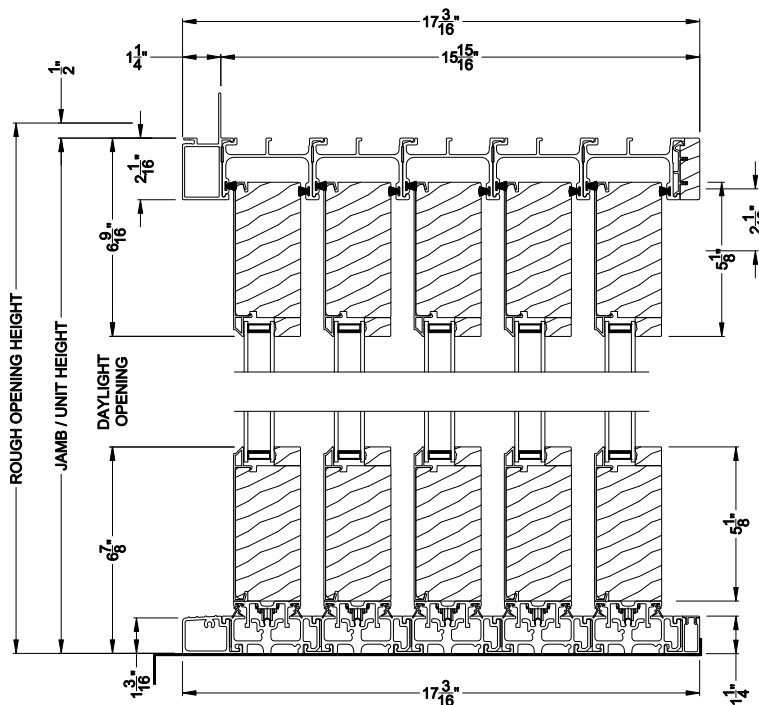

Weather Shield™ Premium Series™

2-1/4" Multi-Slide Doors CROSS SECTION DETAILS

PREMIUM 2-1/4" MULTI-SLIDE PATIO DOOR (8725)
Vertical Section - Standard Sill - 5 or Bi-parting 10 Panel Door

PREMIUM 2-1/4" MULTI-SLIDE PATIO DOOR (8725)
Vertical Section - with Sill Riser - 5 or Bi-parting 10 Panel Door

PREMIUM 2-1/4" MULTI-SLIDE PATIO DOOR (8725)
Vertical Section - with T-track sill - 5 or Bi-parting 10 Panel Door

PREMIUM 2-1/4" MULTI-SLIDE PATIO DOOR (8725)
Vertical Section - with Drainage T-track sill - 5 or Bi-parting 10 Panel Door

Note: All dimensions are approximate. Weather Shield reserves the right to change specifications without notice.

Weather Shield™

Premium Series™

2-1/4" Multi-Slide Doors

CROSS SECTION DETAILS

PREMIUM 2-1/4" MULTI-SLIDE PATIO DOOR (8725)
 Horizontal Section - 5 Panel Door

Note: All dimensions are approximate. Weather Shield reserves the right to change specifications without notice.

Weather Shield™

Premium Series™

2-1/4" Multi-Slide Doors

CROSS SECTION DETAILS

PREMIUM 2-1/4" MULTI-SLIDE PATIO DOOR (8725)
Horizontal Section - Bi-parting stiles