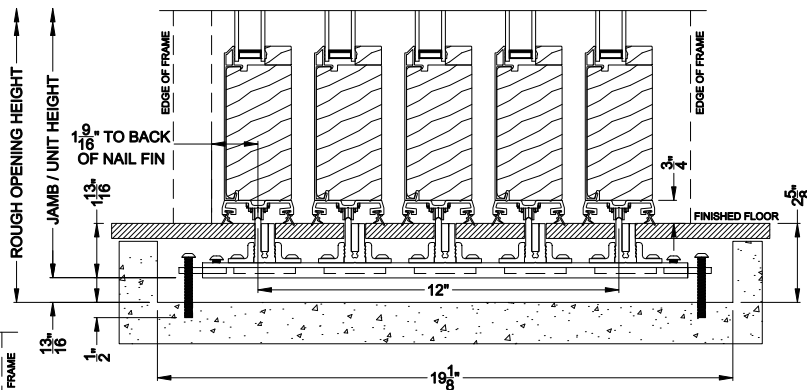

PREMIUM 2-1/4" MULTI-SLIDE PATIO DOOR (8725)
Vertical Section - with Drainage T-track sill - 5 or Bi-parting 10 Panel Door

Note: All dimensions are approximate. Weather Shield reserves the right to change specifications without notice.