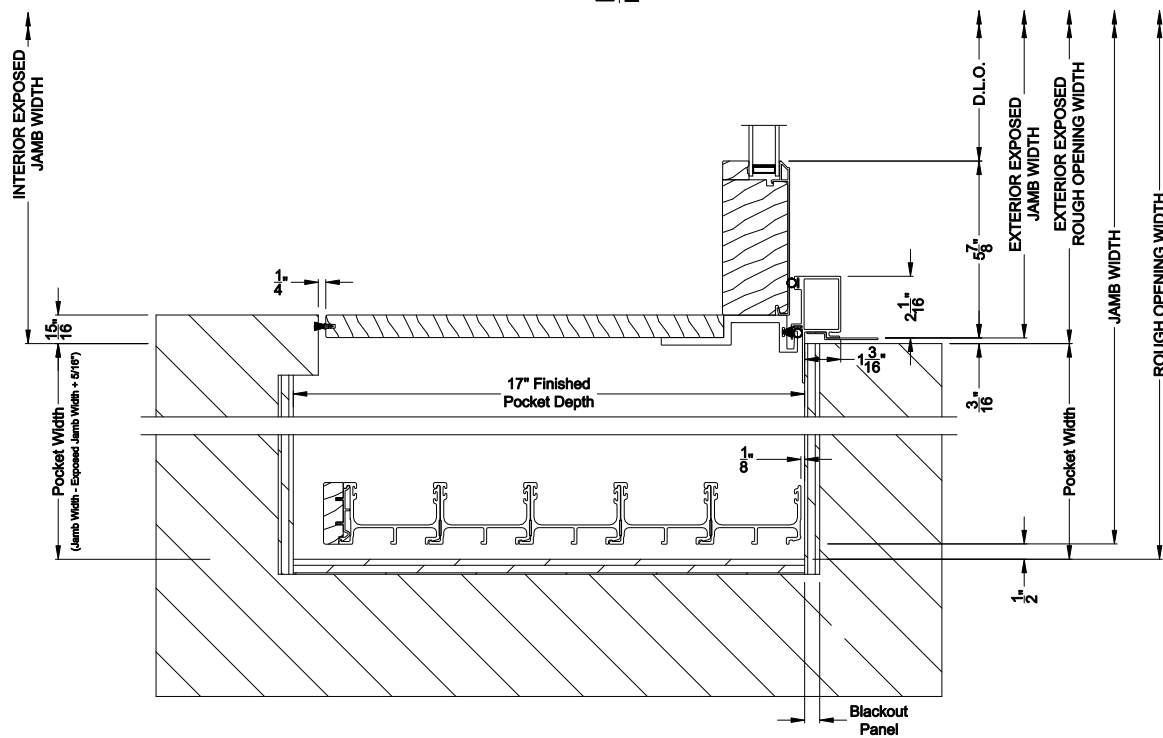

Note: All dimensions are approximate. Weather Shield reserves the right to change specifications without notice.

Weather Shield™

Premium Series™

2-1/4" Multi-Slide Doors

CROSS SECTION DETAILS

PREMIUM 2-1/4" MULTI-SLIDE PATIO DOOR (8725)
 Horizontal Section - 5 Panel Door

Note: All dimensions are approximate. Weather Shield reserves the right to change specifications without notice.

Weather Shield™

Premium Series™

2-1/4" Multi-Slide Doors

CROSS SECTION DETAILS

PREMIUM 2-1/4" MULTI-SLIDE PATIO DOOR (8725)
Horizontal Section - Bi-parting stiles

PREMIUM 2-1/4" MULTI-SLIDE PATIO DOOR (8725)
Horizontal Pocket Section - 5 or Bi-parting 10 Panel Door

Note: All dimensions are approximate. Weather Shield reserves the right to change specifications without notice.

Weather Shield™

Premium Series™

2-1/4" Multi-Slide Doors

CROSS SECTION DETAILS

PREMIUM 2-1/4" MULTI-SLIDE PATIO DOOR (8725)
Horizontal Motorized Pocket Section - 5 or Bi-parting 10 Panel Door

Note: All dimensions are approximate. Weather Shield reserves the right to change specifications without notice.