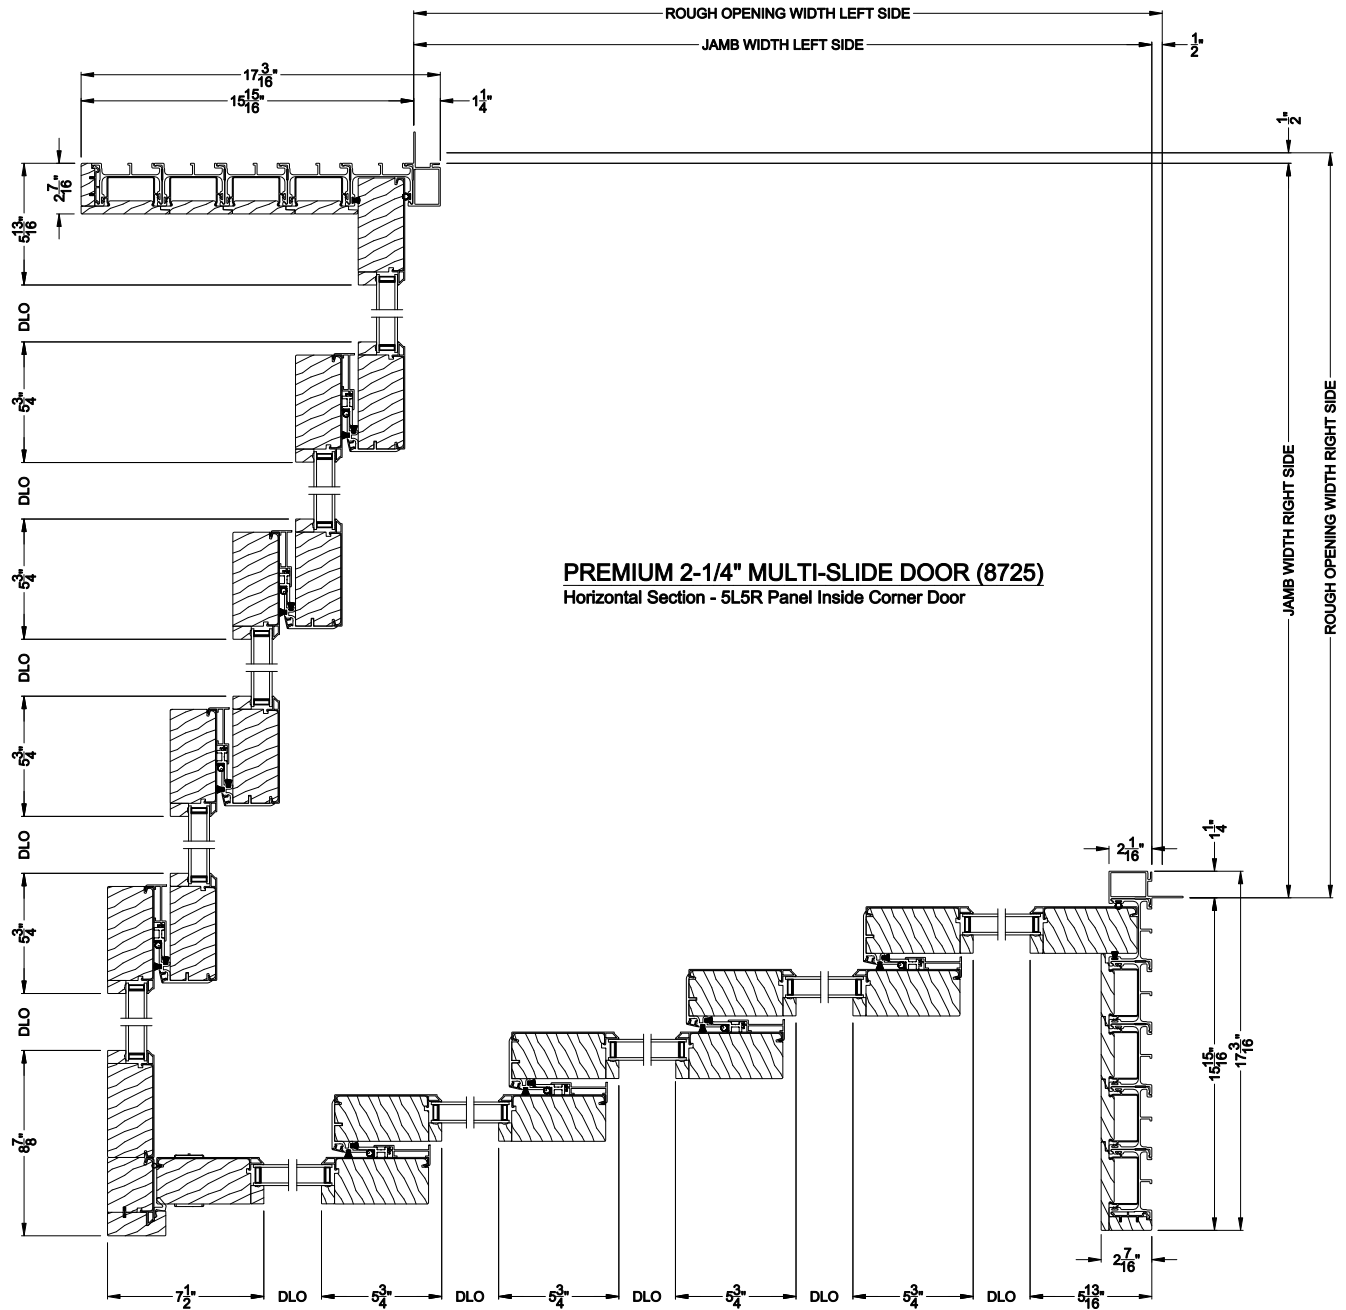

Weather Shield™

Premium Series™

2-1/4" Multi-Slide Doors

CROSS SECTION DETAILS

PREMIUM 2-1/4" MULTI-SLIDE PATIO DOOR (8725)
Horizontal Motorized Pocket Section - 5 or Bi-parting 10 Panel Door

Note: All dimensions are approximate. Weather Shield reserves the right to change specifications without notice.

Weather Shield®

Premium Series™

2-1/4" Multi-Slide Doors

CROSS SECTION DETAILS

PREMIUM 2-1/4" MULTI-SLIDE DOOR (8725)
Horizontal Section - 5L5R Panel Inside Corner Door

Note: All dimensions are approximate. Weather Shield reserves the right to change specifications without notice.

Weather Shield®

Premium Series™

2-1/4" Multi-Slide Doors

CROSS SECTION DETAILS

PREMIUM 2-1/4" MULTI-SLIDE DOOR (8725)
Horizontal Section - 5L5R Panel Outside Corner Door

Note: All dimensions are approximate. Weather Shield reserves the right to change specifications without notice.