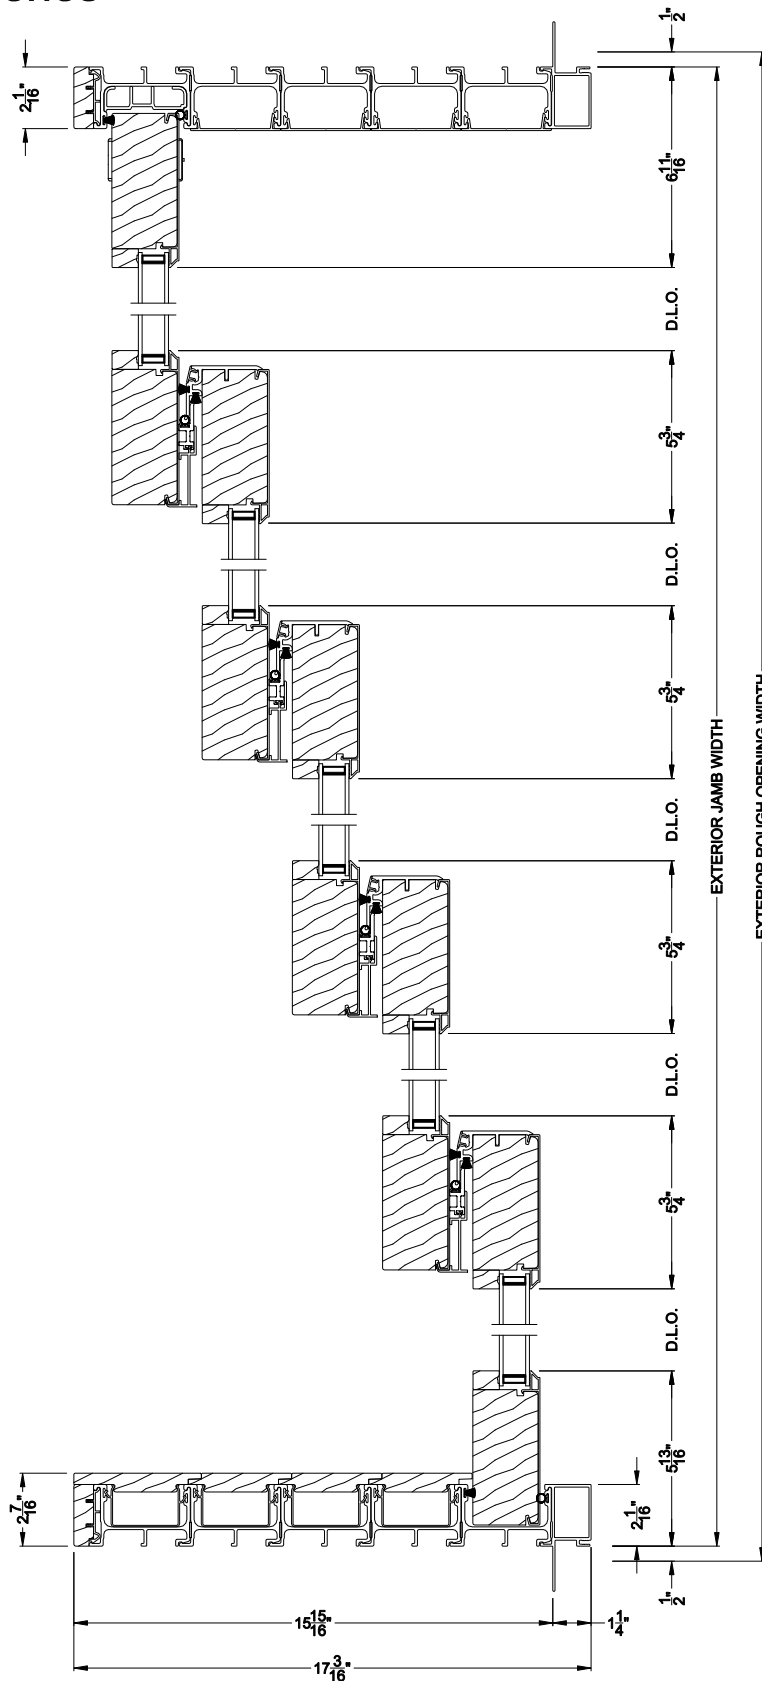

Weather Shield™ Premium Series™

2-1/4" Multi-Slide Doors CROSS SECTION DETAILS

PREMIUM 2-1/4" MULTI-SLIDE PATIO DOOR (8725)
Vertical Section - Standard Sill - 5 or Bi-parting 10 Panel Door

PREMIUM 2-1/4" MULTI-SLIDE PATIO DOOR (8725)
Vertical Section - with Sill Riser - 5 or Bi-parting 10 Panel Door

PREMIUM 2-1/4" MULTI-SLIDE PATIO DOOR (8725)
Vertical Section - with T-track sill - 5 or Bi-parting 10 Panel Door

PREMIUM 2-1/4" MULTI-SLIDE PATIO DOOR (8725)
Vertical Section - with Drainage T-track sill - 5 or Bi-parting 10 Panel Door

Note: All dimensions are approximate. Weather Shield reserves the right to change specifications without notice.

Weather Shield™

Premium Series™

2-1/4" Multi-Slide Doors

CROSS SECTION DETAILS

PREMIUM 2-1/4" MULTI-SLIDE PATIO DOOR (8725)
 Horizontal Section - 5 Panel Door

Note: All dimensions are approximate. Weather Shield reserves the right to change specifications without notice.

Weather Shield™

Premium Series™

2-1/4" Multi-Slide Doors

CROSS SECTION DETAILS

PREMIUM 2-1/4" MULTI-SLIDE PATIO DOOR (8725)
Horizontal Section - Bi-parting stiles