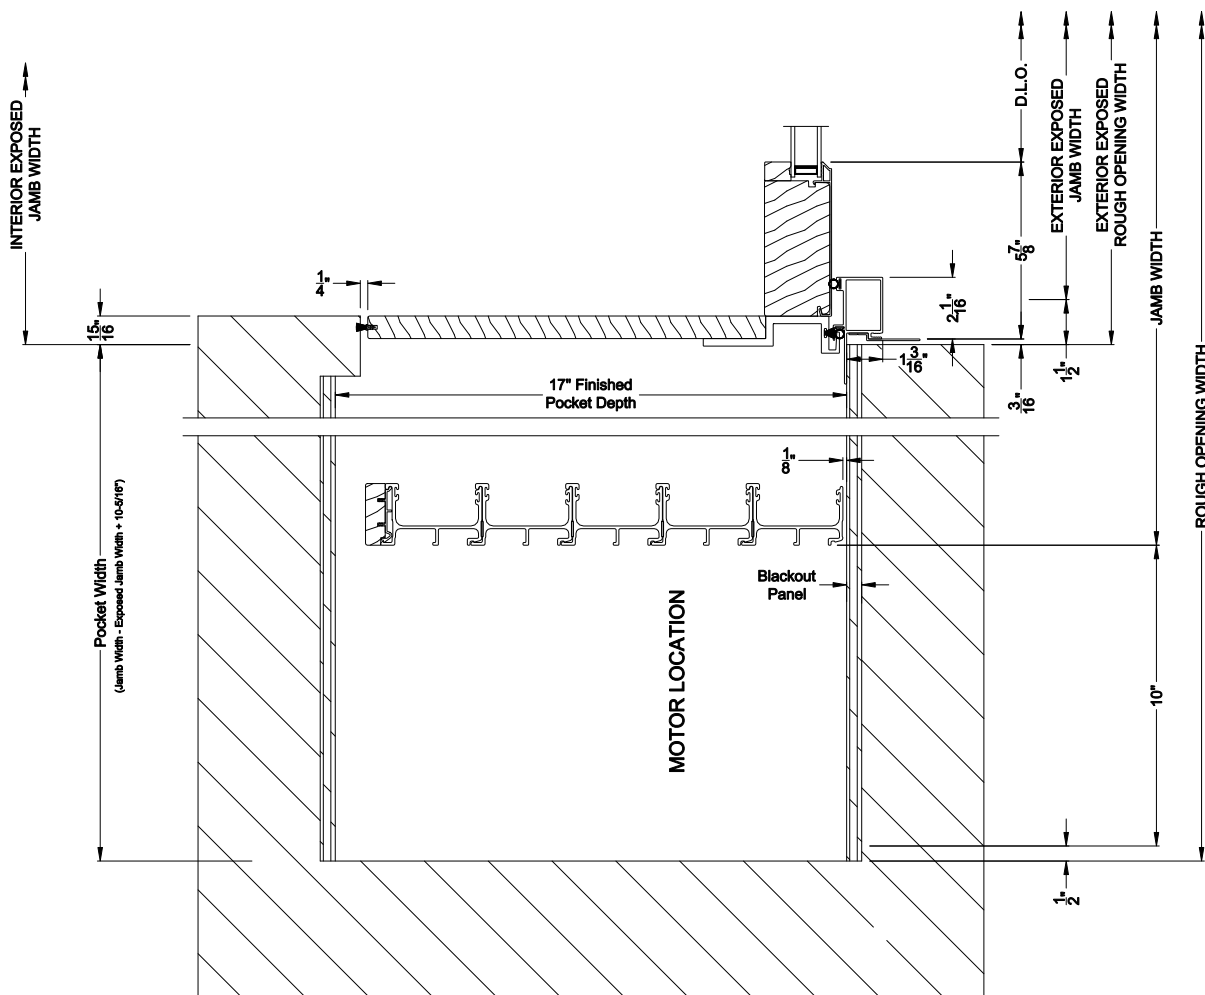

PREMIUM 2-1/4" MULTI-SLIDE PATIO DOOR (8725)
Horizontal Pocket Section - 5 or Bi-parting 10 Panel Door

Note: All dimensions are approximate. Weather Shield reserves the right to change specifications without notice.

Weather Shield™

Premium Series™

2-1/4" Multi-Slide Doors

CROSS SECTION DETAILS

PREMIUM 2-1/4" MULTI-SLIDE PATIO DOOR (8725)
Horizontal Motorized Pocket Section - 5 or Bi-parting 10 Panel Door

Note: All dimensions are approximate. Weather Shield reserves the right to change specifications without notice.

Weather Shield®

Premium Series™

2-1/4" Multi-Slide Doors

CROSS SECTION DETAILS

PREMIUM 2-1/4" MULTI-SLIDE DOOR (8725)
Horizontal Section - 5L5R Panel Inside Corner Door

Note: All dimensions are approximate. Weather Shield reserves the right to change specifications without notice.

Weather Shield®

Premium Series™

2-1/4" Multi-Slide Doors

CROSS SECTION DETAILS

PREMIUM 2-1/4" MULTI-SLIDE DOOR (8725)
Horizontal Section - 5L5R Panel Outside Corner Door

Note: All dimensions are approximate. Weather Shield reserves the right to change specifications without notice.