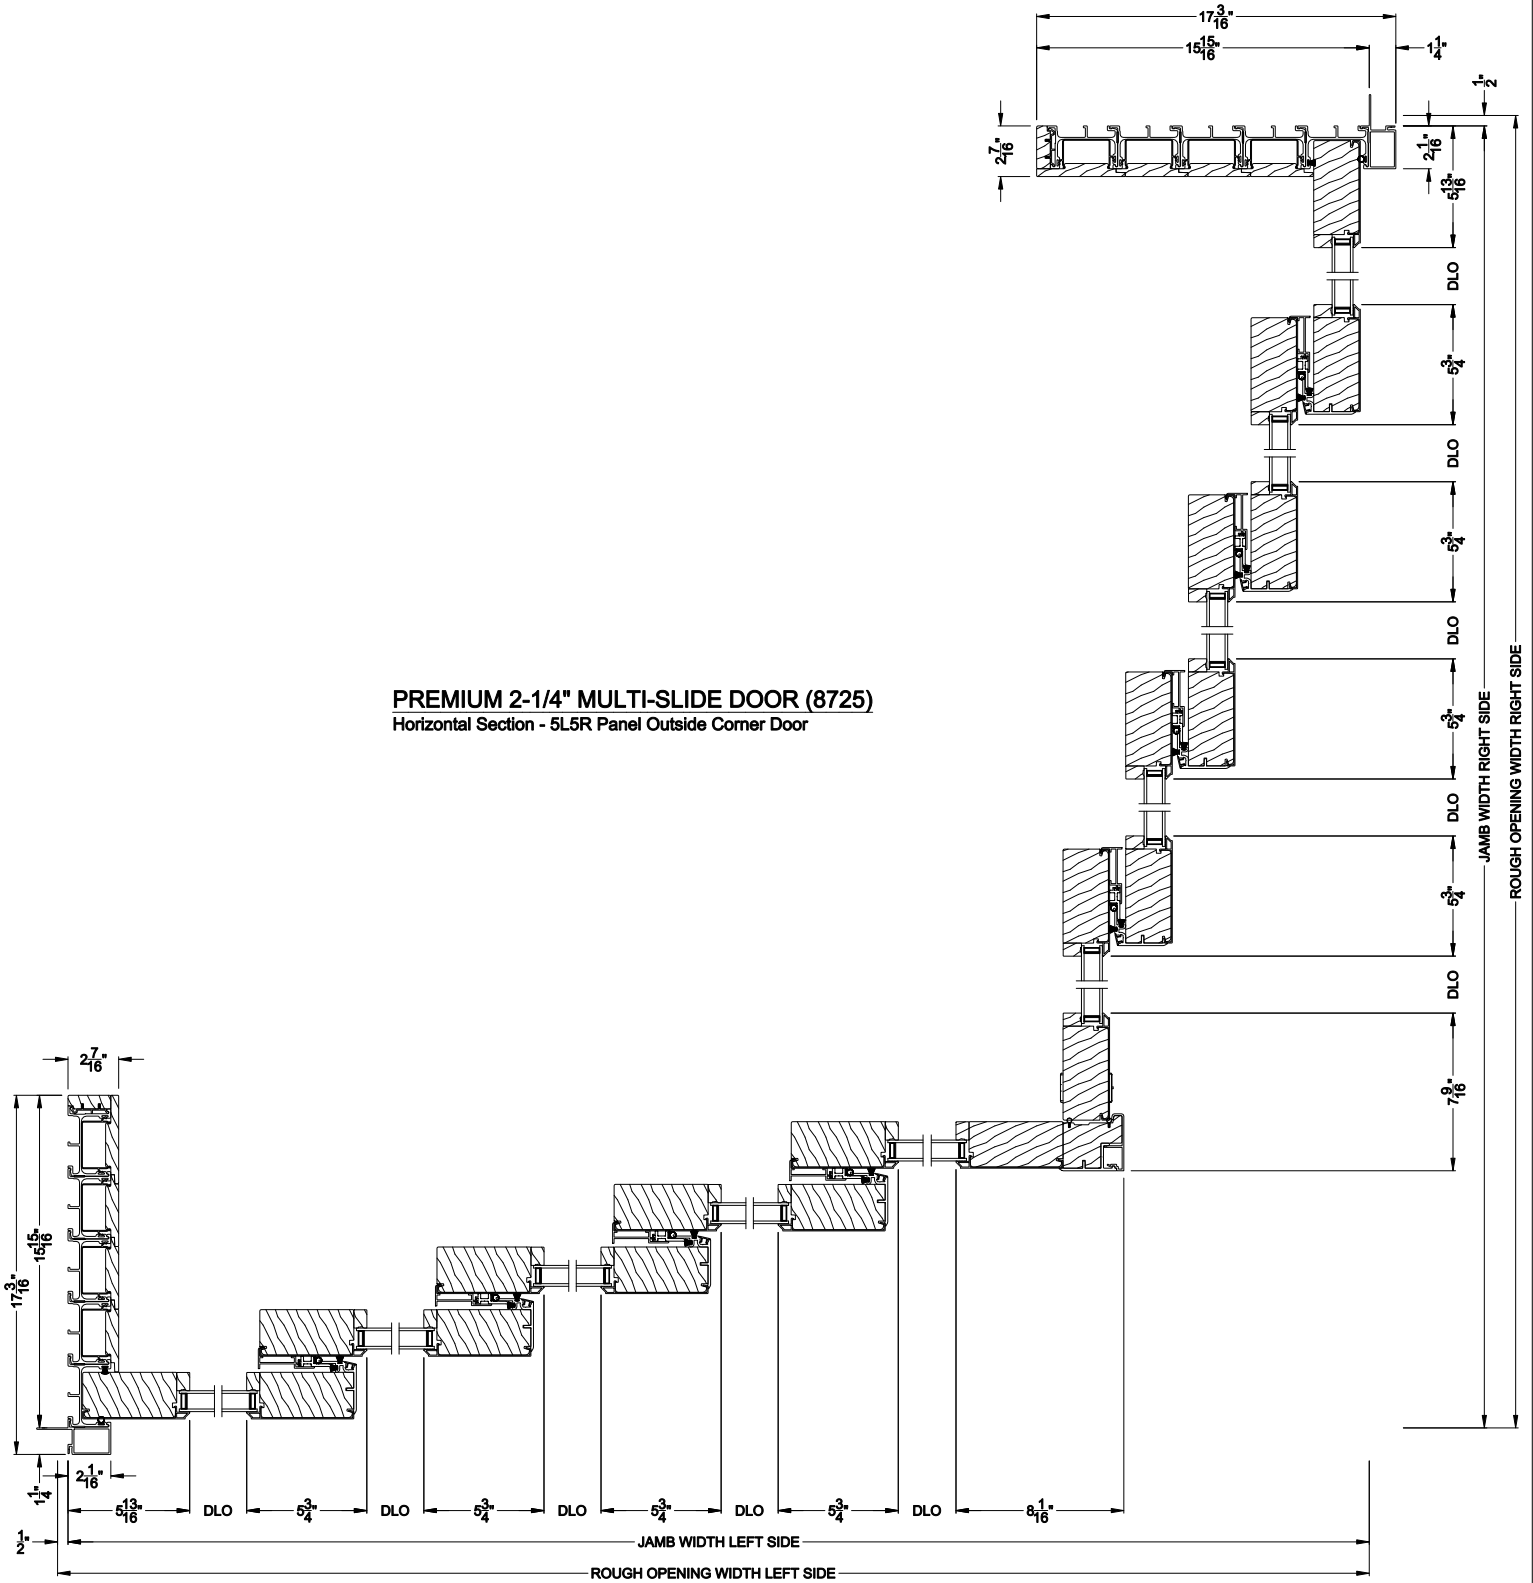

PREMIUM 2-1/4" MULTI-SLIDE PATIO DOOR (8725)
Vertical Section - with T-track sill - 5 or Bi-parting 10 Panel Door

PREMIUM 2-1/4" MULTI-SLIDE PATIO DOOR (8725)
Vertical Section - with Drainage T-track sill - 5 or Bi-parting 10 Panel Door

Weather Shield®

Premium Series™

2-1/4" Multi-Slide Doors

CROSS SECTION DETAILS

PREMIUM 2-1/4" MULTI-SLIDE DOOR (8725)
Horizontal Section - 5L5R Panel Inside Corner Door

Note: All dimensions are approximate. Weather Shield reserves the right to change specifications without notice.

Weather Shield®

Premium Series™

2-1/4" Multi-Slide Doors

CROSS SECTION DETAILS

PREMIUM 2-1/4" MULTI-SLIDE DOOR (8725)
Horizontal Section - 5L5R Panel Outside Corner Door

Note: All dimensions are approximate. Weather Shield reserves the right to change specifications without notice.