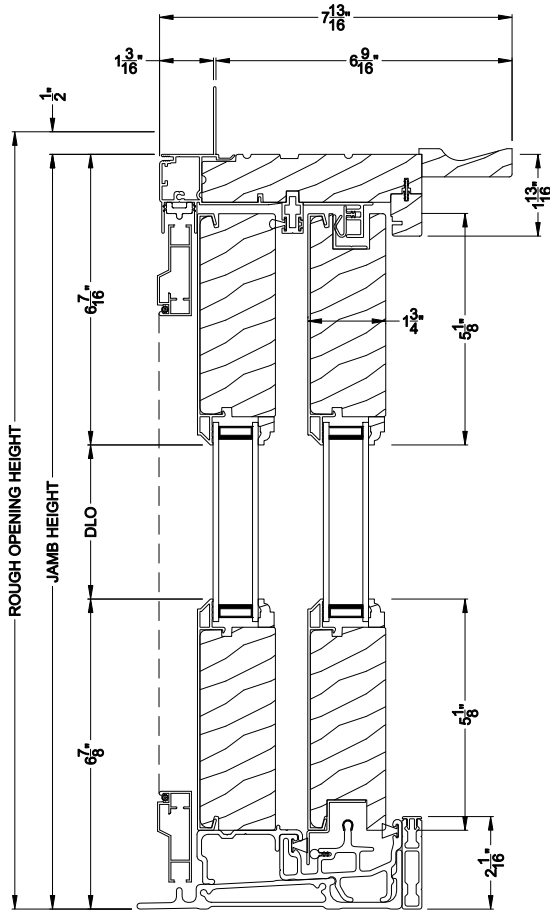

Weather Shield®

Premium Series™

French Sliding Patio Doors

CROSS SECTION DETAILS

PREMIUM FRENCH SLIDING PATIO DOOR (8727)
Vertical Section

**Alternate 7-5/8" Bottom Rail
and 2-7/16" riser**

PREMIUM FRENCH SLIDING PATIO DOOR (8727)
Horizontal Section

**Alternate 7-5/8" Bottom Rail
and 2-7/16" riser**

PREMIUM FRENCH SLIDING PATIO DOOR (8727)
Horizontal Section - Fixed Sidelite

Note: All dimensions are approximate. Weather Shield reserves the right to change specifications without notice.

Weather Shield®

Premium Series™

French Sliding Patio Doors

CROSS SECTION DETAILS

PREMIUM FRENCH SLIDING PATIO DOOR (8727)
Vertical Section - 6-9/16" Jamb

PREMIUM FRENCH SLIDING PATIO DOOR (8727)
Vertical Section - Fixed Sidelite - 6-9/16" Jamb

PREMIUM FRENCH SLIDING PATIO DOOR (8727)
Horizontal Section - 6-9/16" Jamb

Note: All dimensions are approximate. Weather Shield reserves the right to change specifications without notice.

Weather Shield®