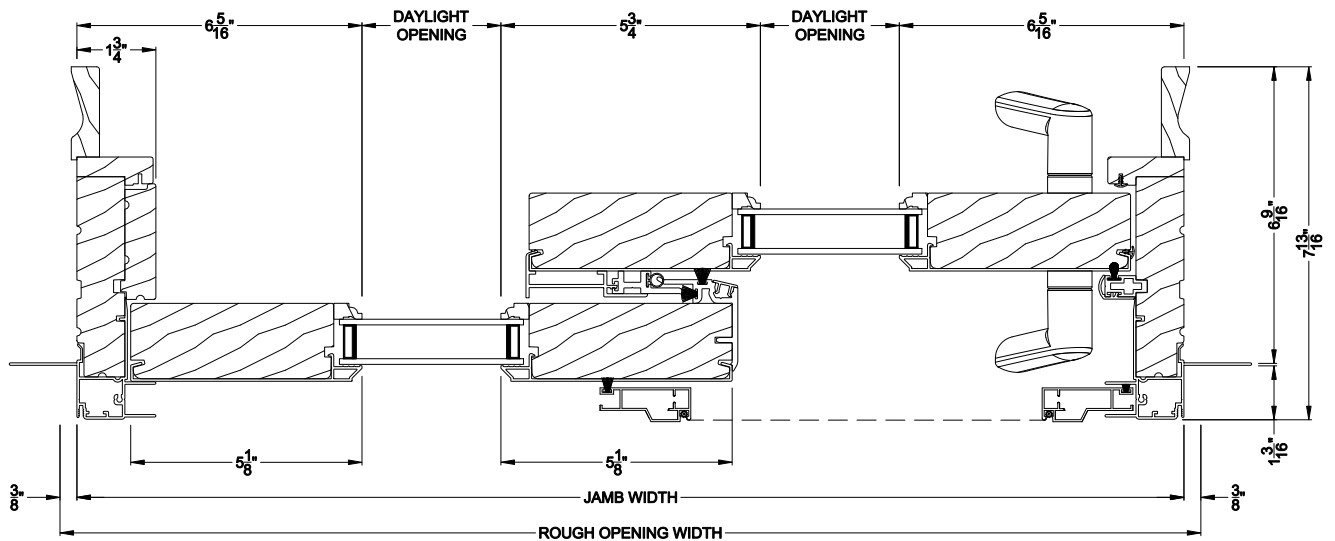

Weather Shield®

Premium Series™

French Sliding Patio Doors

CROSS SECTION DETAILS

PREMIUM FRENCH SLIDING PATIO DOOR (8727)
Vertical Section - 6-9/16" Jamb

PREMIUM FRENCH SLIDING PATIO DOOR (8727)
Vertical Section - Fixed Sidelite - 6-9/16" Jamb

PREMIUM FRENCH SLIDING PATIO DOOR (8727)
Horizontal Section - 6-9/16" Jamb

Note: All dimensions are approximate. Weather Shield reserves the right to change specifications without notice.

Weather Shield®