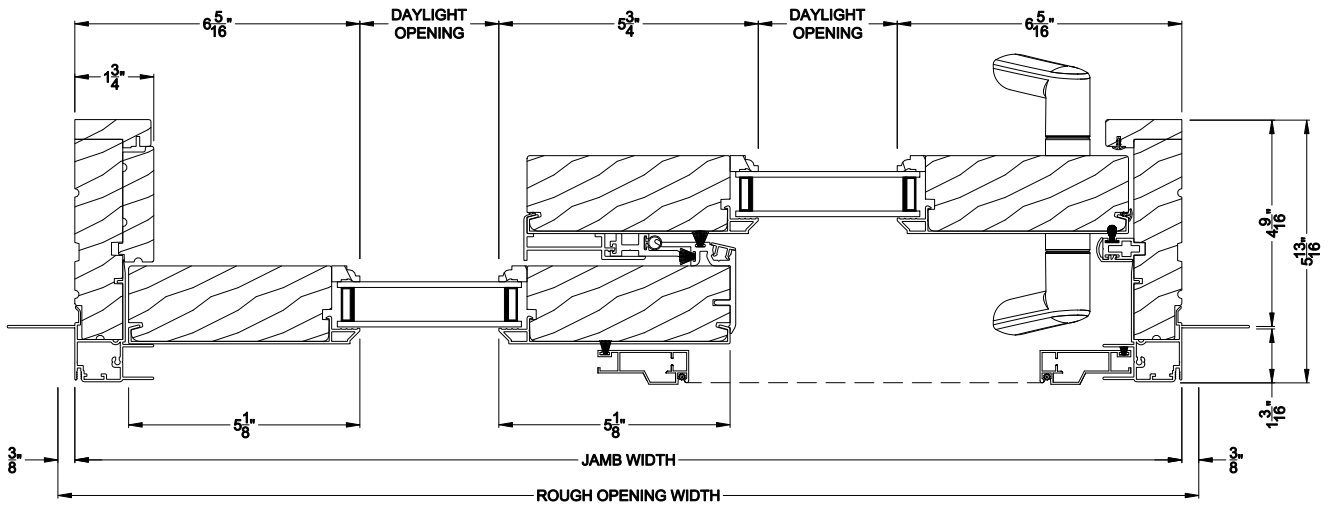

Weather Shield®

Premium Series™

French Sliding Patio Doors

CROSS SECTION DETAILS

PREMIUM FRENCH SLIDING PATIO DOOR (8727)
Vertical Section

**Alternate 7-5/8" Bottom Rail
and 2-7/16" riser**

PREMIUM FRENCH SLIDING PATIO DOOR (8727)
Horizontal Section

Note: All dimensions are approximate. Weather Shield reserves the right to change specifications without notice.

Weather Shield®

Premium Series™

French Sliding Patio Doors

CROSS SECTION DETAILS

PREMIUM FRENCH SLIDING PATIO DOOR (8727)
Vertical Section - Fixed Sidelite

**Alternate 7-5/8" Bottom Rail
and 2-7/16" riser**

PREMIUM FRENCH SLIDING PATIO DOOR (8727)
Horizontal Section - Fixed Sidelite

Note: All dimensions are approximate. Weather Shield reserves the right to change specifications without notice.