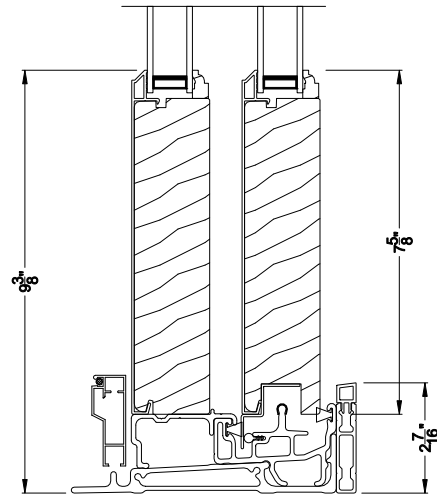

Weather Shield®

Premium Series™

French Sliding Patio Doors

CROSS SECTION DETAILS

PREMIUM FRENCH SLIDING PATIO DOOR (8727)
Vertical Section

**Alternate 7-5/8" Bottom Rail
and 2-7/16" riser**

PREMIUM FRENCH SLIDING PATIO DOOR (8727)
Horizontal Section

Note: All dimensions are approximate. Weather Shield reserves the right to change specifications without notice.

Weather Shield®

Premium Series™

French Sliding Patio Doors

CROSS SECTION DETAILS

PREMIUM FRENCH SLIDING PATIO DOOR (8727)
Vertical Section - Fixed Sidelite

**Alternate 7-5/8" Bottom Rail
and 2-7/16" riser**

PREMIUM FRENCH SLIDING PATIO DOOR (8727)
Horizontal Section - Fixed Sidelite

Note: All dimensions are approximate. Weather Shield reserves the right to change specifications without notice.