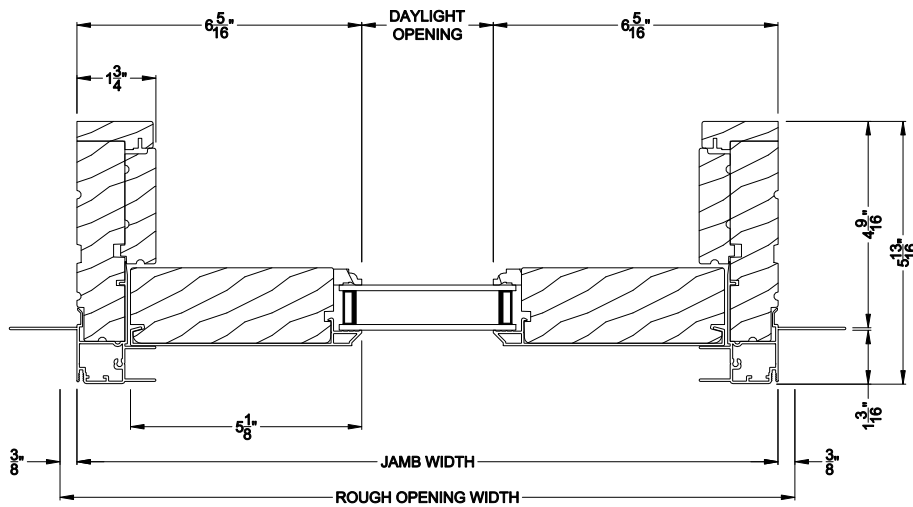

Weather Shield®

Premium Series™

French Sliding Patio Doors

CROSS SECTION DETAILS

PREMIUM FRENCH SLIDING PATIO DOOR (8727)
Vertical Section

**Alternate 7-5/8" Bottom Rail
and 2-7/16" riser**

PREMIUM FRENCH SLIDING PATIO DOOR (8727)
Horizontal Section

Note: All dimensions are approximate. Weather Shield reserves the right to change specifications without notice.

Weather Shield®

Premium Series™

French Sliding Patio Doors

CROSS SECTION DETAILS

PREMIUM FRENCH SLIDING PATIO DOOR (8727)
Vertical Section - Fixed Sidelite

**Alternate 7-5/8" Bottom Rail
and 2-7/16" riser**

PREMIUM FRENCH SLIDING PATIO DOOR (8727)
Horizontal Section - Fixed Sidelite

Note: All dimensions are approximate. Weather Shield reserves the right to change specifications without notice.