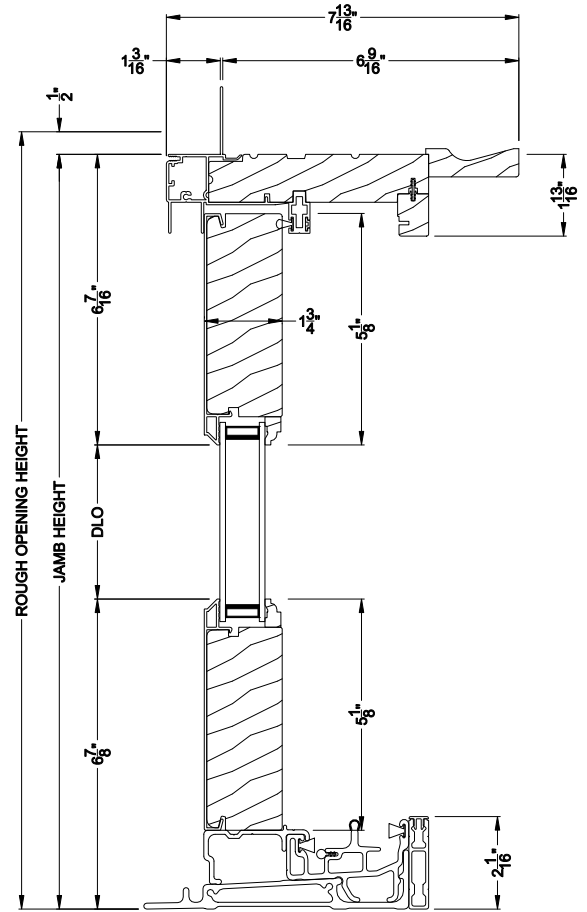

**Alternate 7-5/8" Bottom Rail
and 2-7/16" riser**

PREMIUM FRENCH SLIDING PATIO DOOR (8727)
Horizontal Section - Fixed Sidelite

Note: All dimensions are approximate. Weather Shield reserves the right to change specifications without notice.

Weather Shield®

Premium Series™

French Sliding Patio Doors

CROSS SECTION DETAILS

PREMIUM FRENCH SLIDING PATIO DOOR (8727)
Vertical Section - 6-9/16" Jamb

PREMIUM FRENCH SLIDING PATIO DOOR (8727)
Vertical Section - Fixed Sidelite - 6-9/16" Jamb

PREMIUM FRENCH SLIDING PATIO DOOR (8727)
Horizontal Section - 6-9/16" Jamb

Note: All dimensions are approximate. Weather Shield reserves the right to change specifications without notice.

Weather Shield®