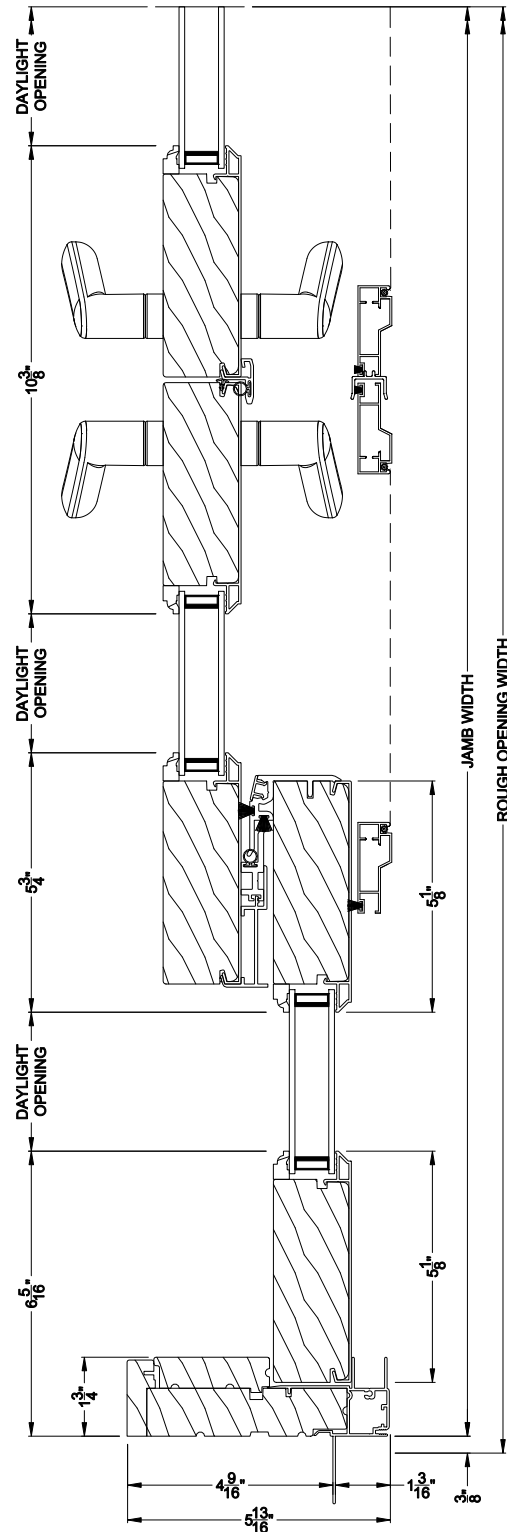

Weather Shield®

Premium Series™

French Sliding Patio Doors

CROSS SECTION DETAILS

PREMIUM FRENCH SLIDING PATIO DOOR (8727)
Vertical Section

**Alternate 7-5/8" Bottom Rail
and 2-7/16" riser**

PREMIUM FRENCH SLIDING PATIO DOOR (8727)
Horizontal Section

**Alternate 7-5/8" Bottom Rail
and 2-7/16" riser**

PREMIUM FRENCH SLIDING PATIO DOOR (8727)
Horizontal Section - Fixed Sidelite

Note: All dimensions are approximate. Weather Shield reserves the right to change specifications without notice.

PREMIUM FRENCH SLIDING PATIO DOOR (8727)
Horizontal Section - 6-9/16" Jamb

Note: All dimensions are approximate. Weather Shield reserves the right to change specifications without notice.

Weather Shield®

Note: All dimensions are approximate. Weather Shield reserves the right to change specifications without notice.

Weather Shield®

Premium Series™

French Sliding Patio Doors

CROSS SECTION DETAILS

PREMIUM FRENCH SLIDING PATIO DOOR (8727)
Horizontal Section - 3 Panel Door XOX