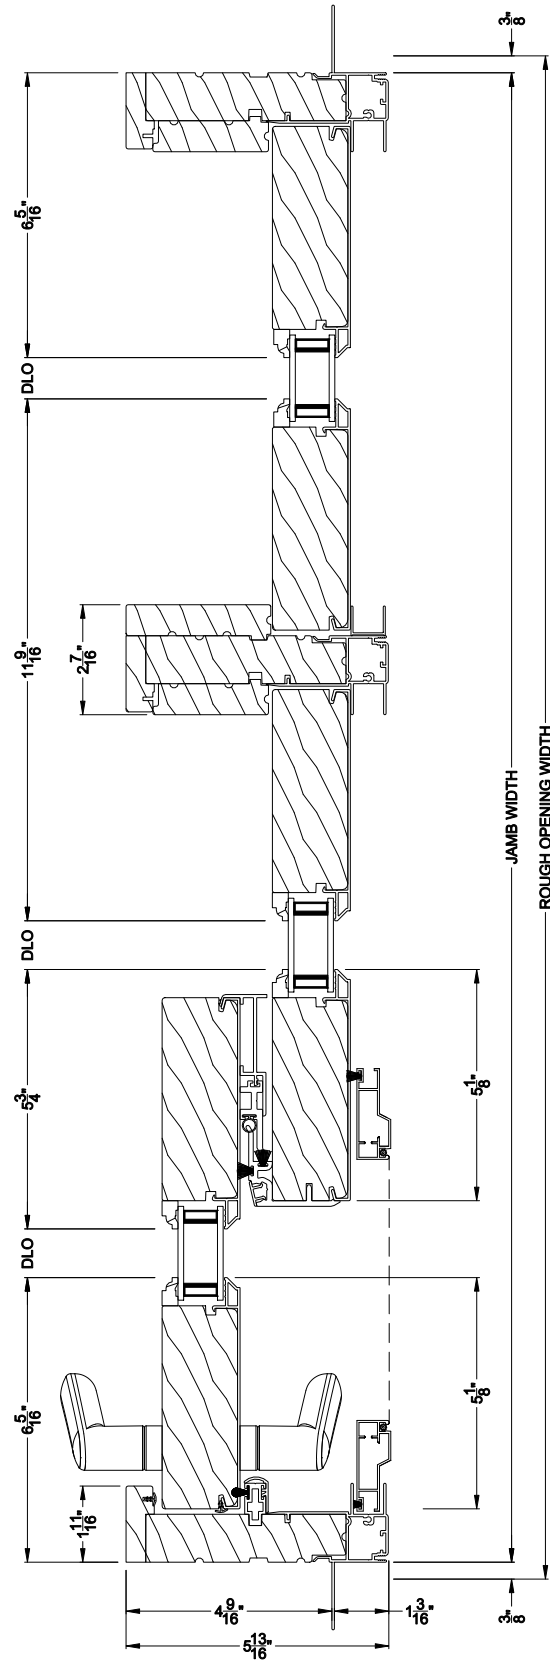

PREMIUM FRENCH SLIDING PATIO DOOR (8727)
Horizontal Section - 3 Panel Door XOS

Note: All dimensions are approximate. Weather Shield reserves the right to change specifications without notice.