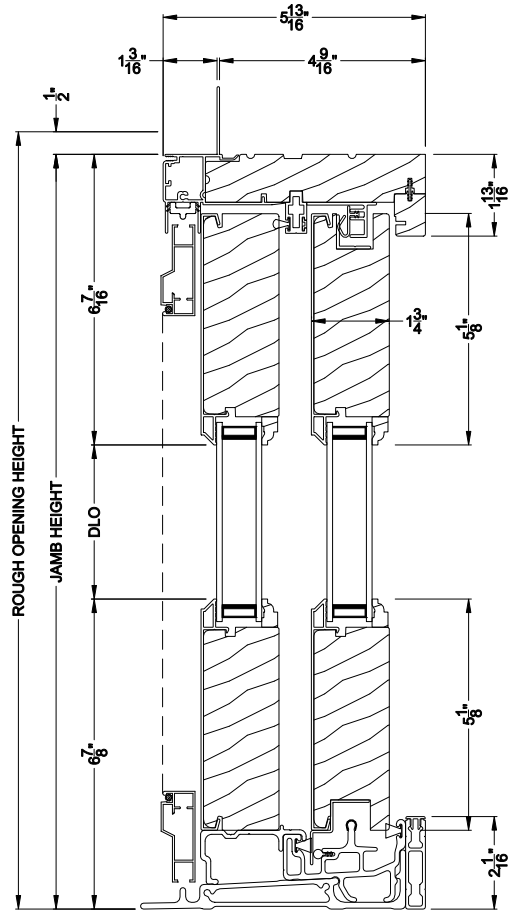

Weather Shield®

Premium Series™

French Sliding Patio Doors

CROSS SECTION DETAILS

PREMIUM FRENCH SLIDING PATIO DOOR (8727)
Vertical Section

**Alternate 7-5/8" Bottom Rail
and 2-7/16" riser**

PREMIUM FRENCH SLIDING PATIO DOOR (8727)
Horizontal Section

Note: All dimensions are approximate. Weather Shield reserves the right to change specifications without notice.

Weather Shield®

Premium Series™

French Sliding Patio Doors

CROSS SECTION DETAILS

PREMIUM FRENCH SLIDING PATIO DOOR (8727)
Vertical Section - Fixed Sidelite

**Alternate 7-5/8" Bottom Rail
and 2-7/16" riser**

PREMIUM FRENCH SLIDING PATIO DOOR (8727)
Horizontal Section - Fixed Sidelite

Note: All dimensions are approximate. Weather Shield reserves the right to change specifications without notice.

PREMIUM FRENCH SLIDING PATIO DOOR (8727)
Horizontal Section - 6-9/16" Jamb

Note: All dimensions are approximate. Weather Shield reserves the right to change specifications without notice.

Weather Shield®