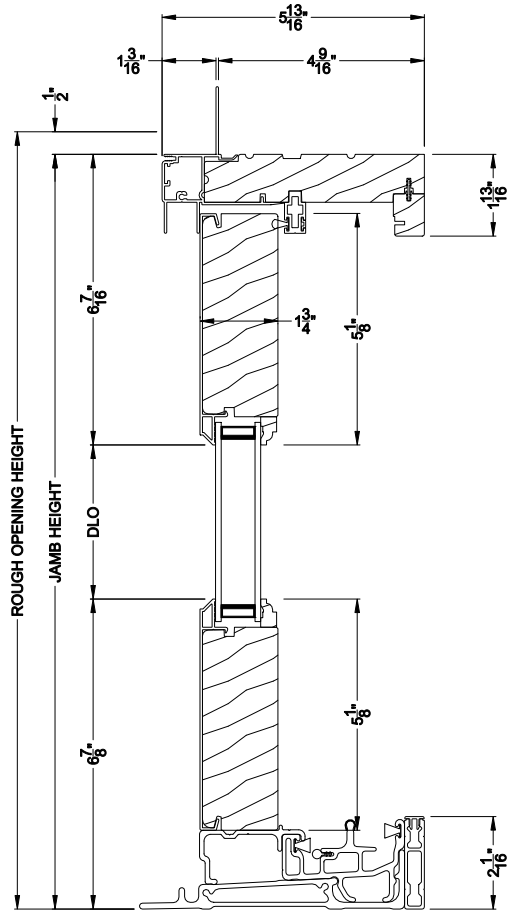

Weather Shield®

Premium Series™

French Sliding Patio Doors

CROSS SECTION DETAILS

PREMIUM FRENCH SLIDING PATIO DOOR (8727)
Vertical Section

**Alternate 7-5/8" Bottom Rail
and 2-7/16" riser**

PREMIUM FRENCH SLIDING PATIO DOOR (8727)
Horizontal Section

Note: All dimensions are approximate. Weather Shield reserves the right to change specifications without notice.

Weather Shield®

Premium Series™

French Sliding Patio Doors

CROSS SECTION DETAILS

PREMIUM FRENCH SLIDING PATIO DOOR (8727)
Vertical Section - Fixed Sidelite

**Alternate 7-5/8" Bottom Rail
and 2-7/16" riser**

PREMIUM FRENCH SLIDING PATIO DOOR (8727)
Horizontal Section - Fixed Sidelite

Note: All dimensions are approximate. Weather Shield reserves the right to change specifications without notice.

PREMIUM FRENCH SLIDING PATIO DOOR (8727)
Horizontal Section - 6-9/16" Jamb

Note: All dimensions are approximate. Weather Shield reserves the right to change specifications without notice.

Weather Shield®