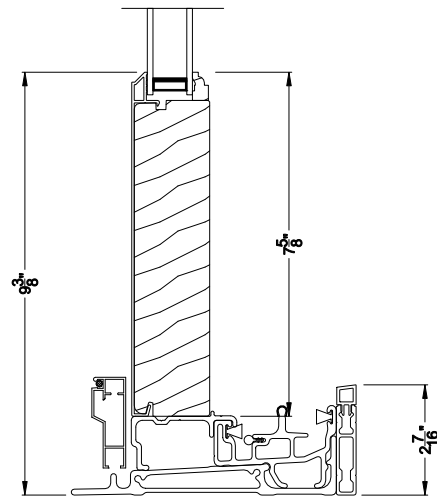

Weather Shield®

Premium Series™

French Sliding Patio Doors

CROSS SECTION DETAILS

PREMIUM FRENCH SLIDING PATIO DOOR (8727)
Vertical Section

**Alternate 7-5/8" Bottom Rail
and 2-7/16" riser**

PREMIUM FRENCH SLIDING PATIO DOOR (8727)
Horizontal Section

Note: All dimensions are approximate. Weather Shield reserves the right to change specifications without notice.

Weather Shield®

Premium Series™

French Sliding Patio Doors

CROSS SECTION DETAILS

PREMIUM FRENCH SLIDING PATIO DOOR (8727)
Vertical Section - Fixed Sidelite

**Alternate 7-5/8" Bottom Rail
and 2-7/16" riser**

PREMIUM FRENCH SLIDING PATIO DOOR (8727)
Horizontal Section - Fixed Sidelite

Note: All dimensions are approximate. Weather Shield reserves the right to change specifications without notice.

Weather Shield®

Premium Series™

French Sliding Patio Doors

CROSS SECTION DETAILS

PREMIUM FRENCH SLIDING PATIO DOOR (8727)
Vertical Section - 6-9/16" Jamb

PREMIUM FRENCH SLIDING PATIO DOOR (8727)
Vertical Section - Fixed Sidelite - 6-9/16" Jamb