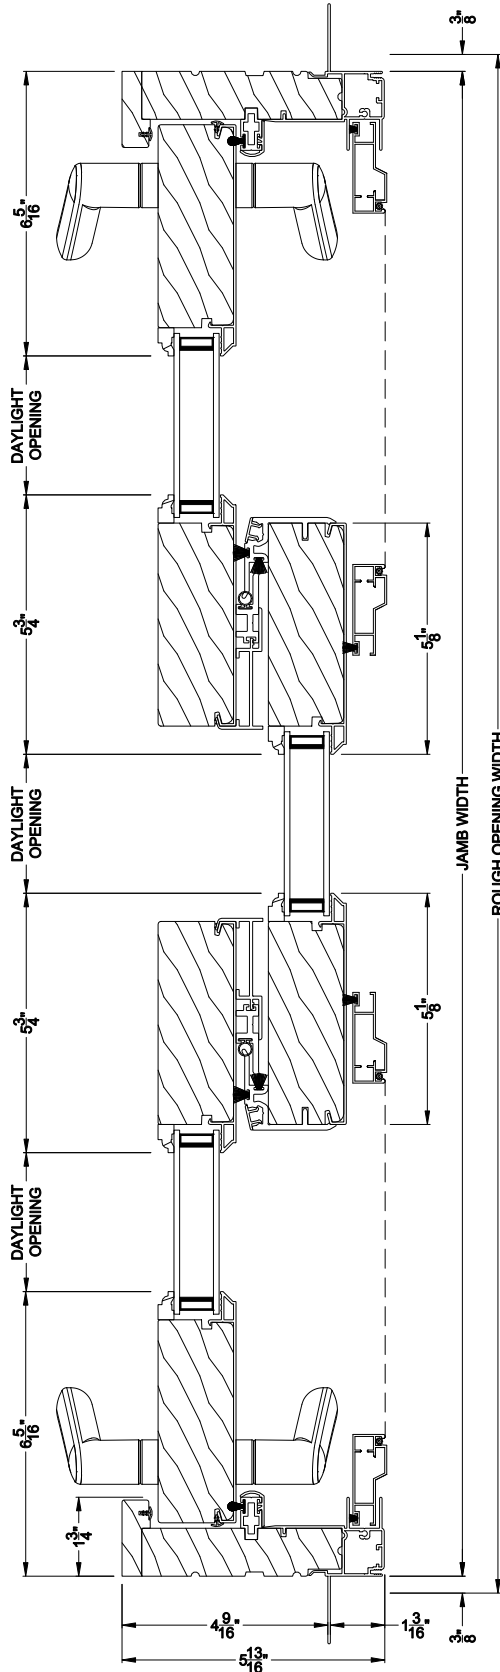

Weather Shield®

Premium Series™

French Sliding Patio Doors

CROSS SECTION DETAILS

PREMIUM FRENCH SLIDING PATIO DOOR (8727)
Horizontal Section - 3 Panel Door XOX