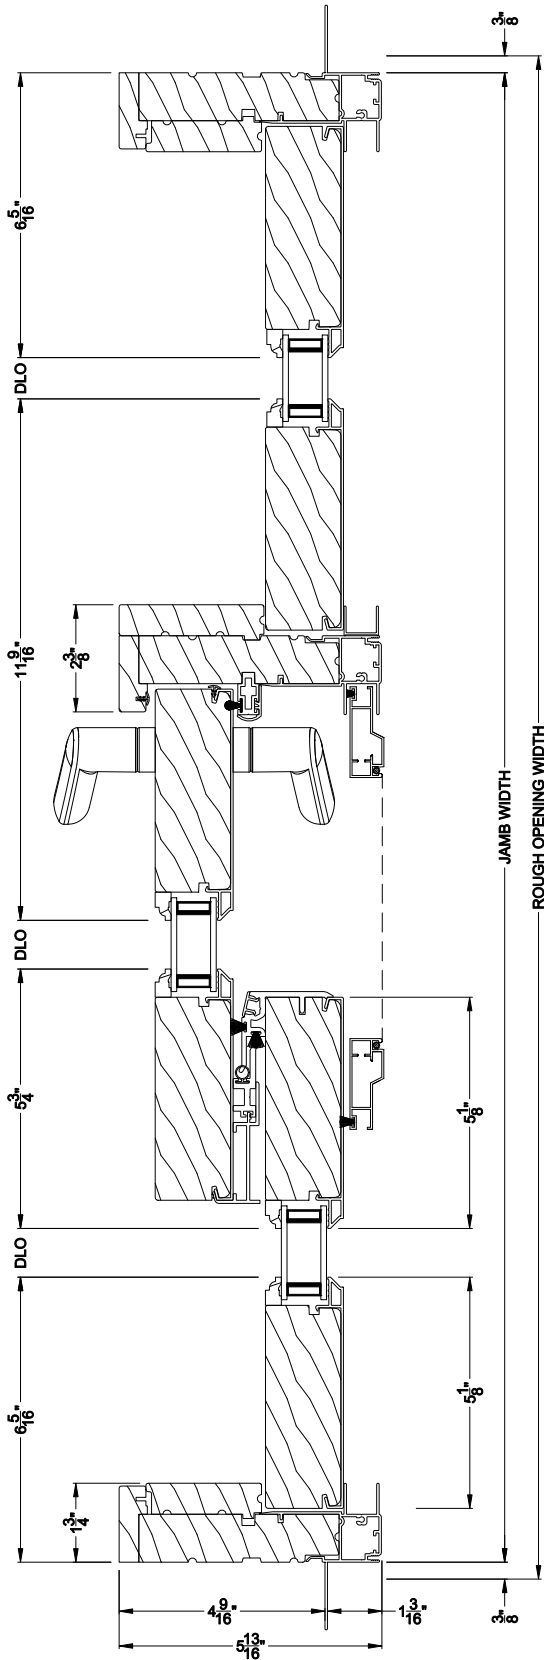

PREMIUM FRENCH SLIDING PATIO DOOR (8727)
Horizontal Section - 6-9/16" Jamb

Weather Shield®

Premium Series™

French Sliding Patio Doors

CROSS SECTION DETAILS

PREMIUM FRENCH SLIDING PATIO DOOR (8727)
Horizontal Section - 3 Panel Door OXS