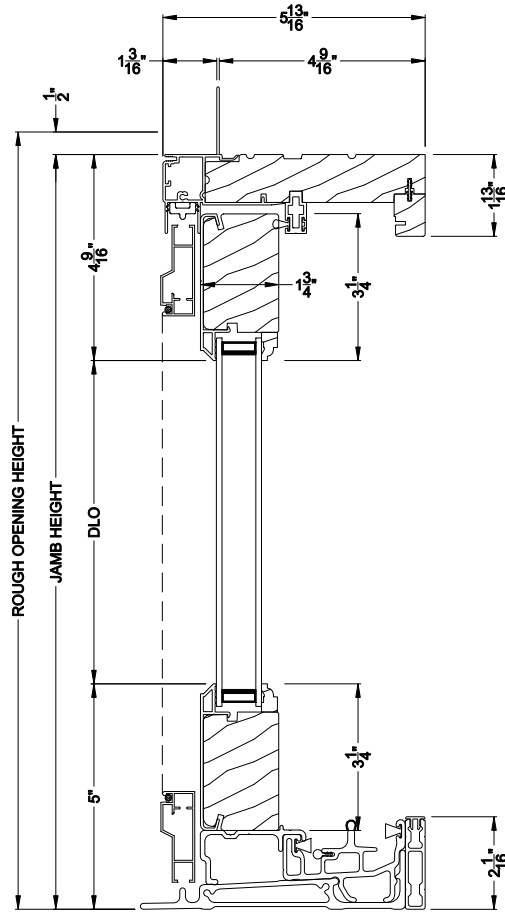

Weather Shield®

Premium Series™

Sliding Patio Doors

CROSS SECTION DETAILS

PREMIUM SLIDING PATIO DOOR (8728)
Vertical Section

**Alternate 5-1/8" Bottom Rail
and 2-7/16" riser**

PREMIUM SLIDING PATIO DOOR (8728)
Horizontal Section

Note: All dimensions are approximate. Weather Shield reserves the right to change specifications without notice.

Weather Shield®

Premium Series™

Sliding Patio Doors

CROSS SECTION DETAILS

PREMIUM SLIDING PATIO DOOR (8728)
Vertical Section - Fixed Sidelite

Alternate 5-1/8" Bottom Rail
and 2-7/16" riser

PREMIUM SLIDING PATIO DOOR (8728)
Horizontal Section - Fixed Sidelite

Note: All dimensions are approximate. Weather Shield reserves the right to change specifications without notice.

PREMIUM SLIDING PATIO DOOR (8728)
Horizontal Section - 6-9/16" Jamb

Note: All dimensions are approximate. Weather Shield reserves the right to change specifications without notice.

Weather Shield®

Premium Series™