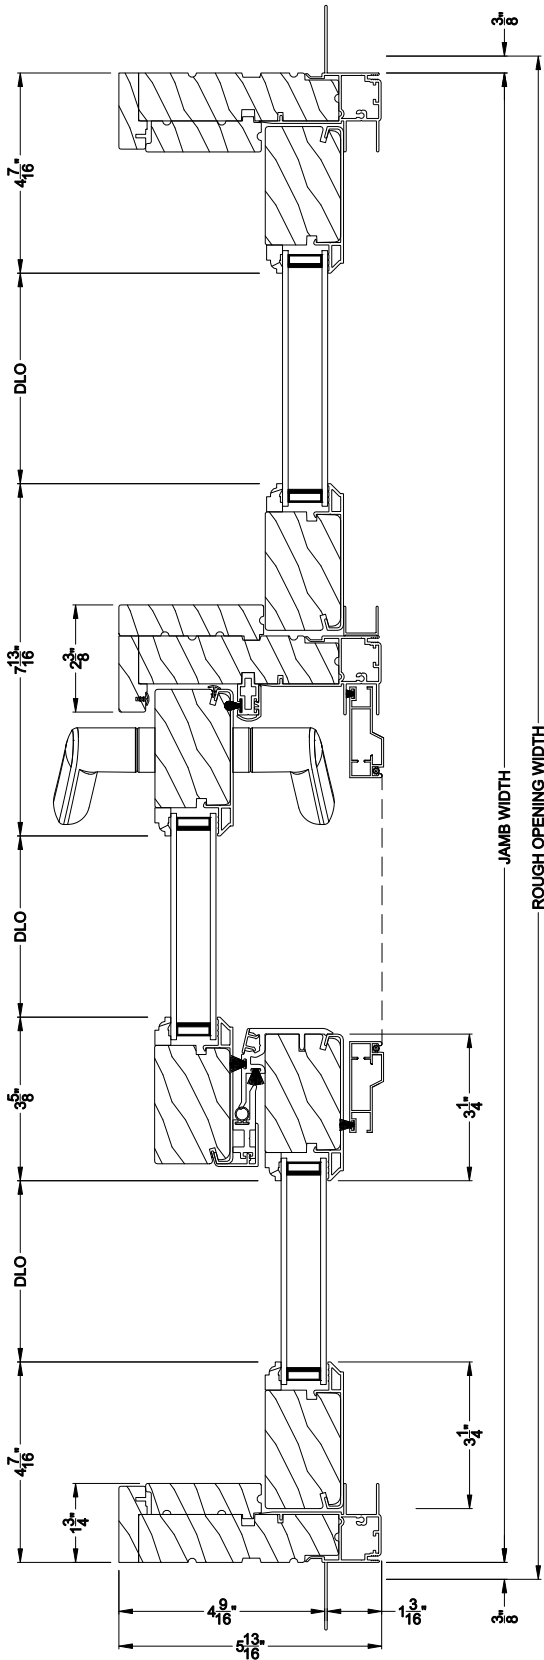

PREMIUM SLIDING PATIO DOOR (8728)
Horizontal Section - 6-9/16" Jamb

Weather Shield®

Premium Series™

Sliding Patio Doors

CROSS SECTION DETAILS

PREMIUM SLIDING PATIO DOOR (8728)
Horizontal Section - 3 Panel Door OXS