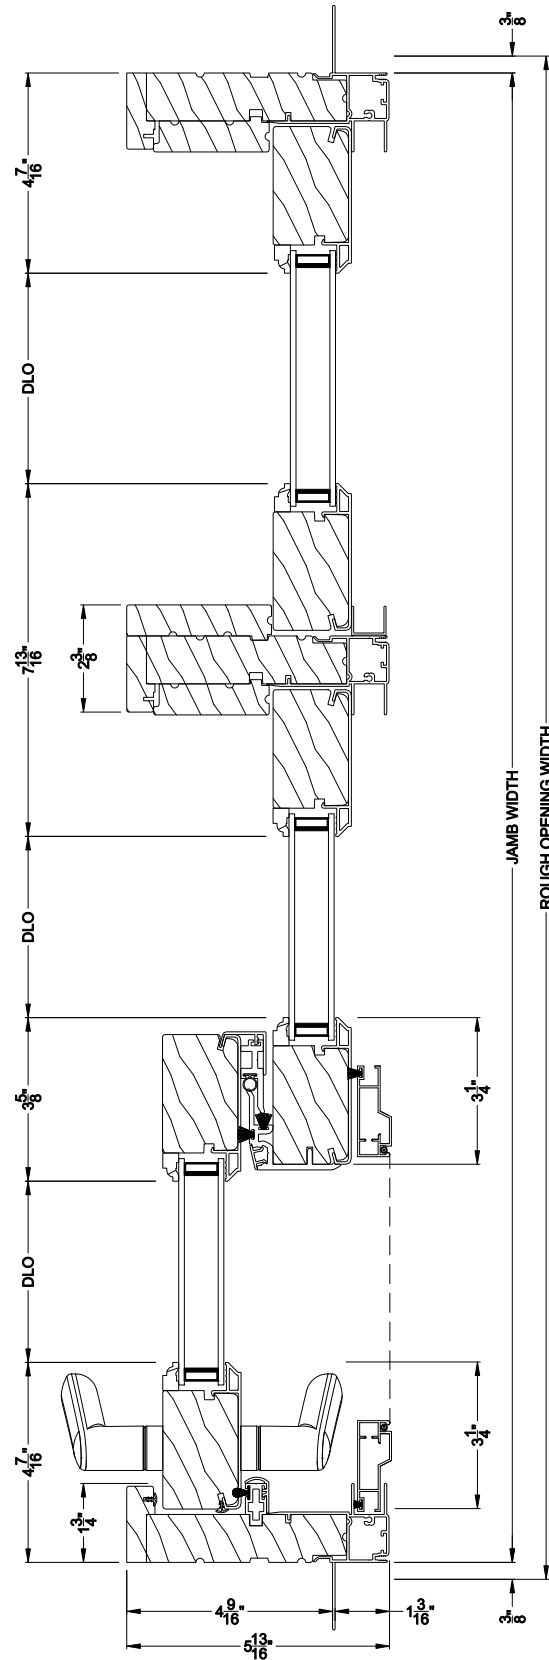

PREMIUM SLIDING PATIO DOOR (8728)
Horizontal Section - 3 Panel Door OXS

PREMIUM SLIDING PATIO DOOR (8728)
Horizontal Section - 3 Panel Door XOS

Note: All dimensions are approximate. Weather Shield reserves the right to change specifications without notice.