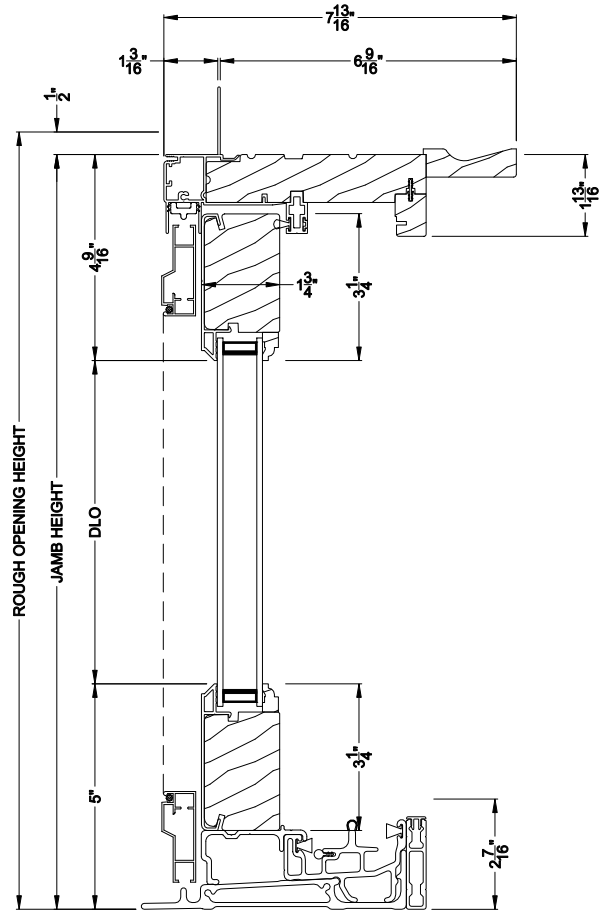

Alternate 5-1/8" Bottom Rail
and 2-7/16" riser

PREMIUM SLIDING PATIO DOOR (8728)
Horizontal Section - Fixed Sidelite

Note: All dimensions are approximate. Weather Shield reserves the right to change specifications without notice.

Weather Shield®

Premium Series™

Sliding Patio Doors

CROSS SECTION DETAILS

PREMIUM SLIDING PATIO DOOR (8728)
Vertical Section - 6-9/16" Jamb

PREMIUM SLIDING PATIO DOOR (8728)
Vertical Section - Fixed Sidelite - 6-9/16" Jamb

PREMIUM SLIDING PATIO DOOR (8728)
Horizontal Section - 6-9/16" Jamb

Note: All dimensions are approximate. Weather Shield reserves the right to change specifications without notice.

Weather Shield®

Premium Series™