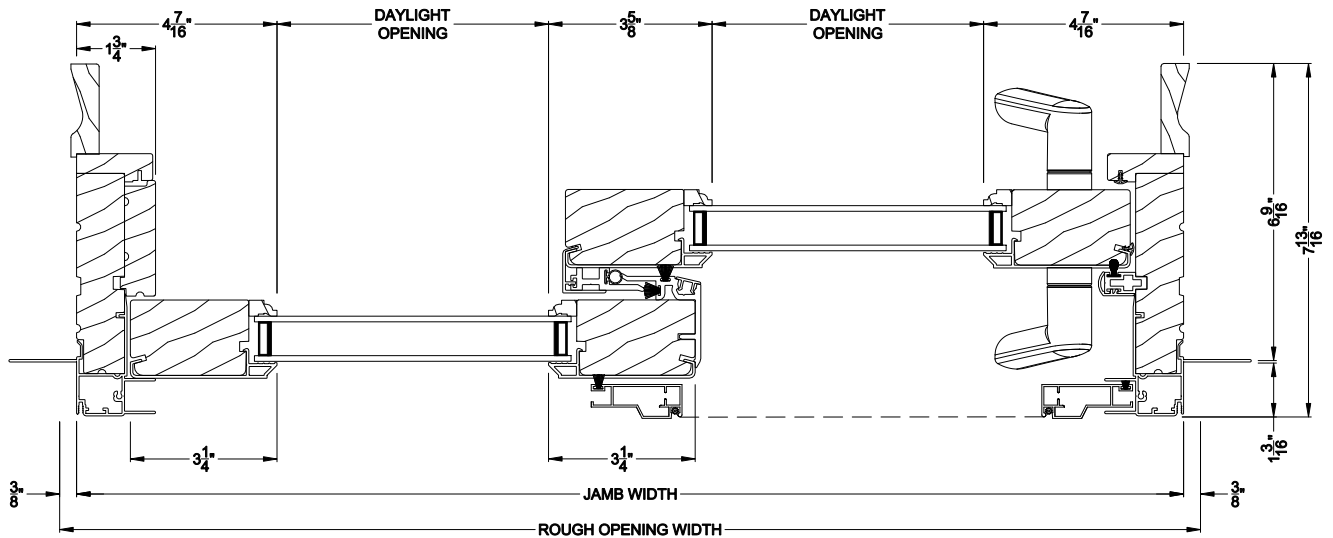

Note: All dimensions are approximate. Weather Shield reserves the right to change specifications without notice.

Weather Shield®

Premium Series™

Sliding Patio Doors

CROSS SECTION DETAILS

PREMIUM SLIDING PATIO DOOR (8728)
Vertical Section - Fixed Sidelite

Alternate 5-1/8" Bottom Rail
and 2-7/16" riser

PREMIUM SLIDING PATIO DOOR (8728)
Horizontal Section - Fixed Sidelite

Note: All dimensions are approximate. Weather Shield reserves the right to change specifications without notice.

Weather Shield®

Premium Series™

Sliding Patio Doors

CROSS SECTION DETAILS

PREMIUM SLIDING PATIO DOOR (8728)
Vertical Section - 6-9/16" Jamb

PREMIUM SLIDING PATIO DOOR (8728)
Vertical Section - Fixed Sidelite - 6-9/16" Jamb

PREMIUM SLIDING PATIO DOOR (8728)
Horizontal Section - 6-9/16" Jamb

Note: All dimensions are approximate. Weather Shield reserves the right to change specifications without notice.

Weather Shield®

Premium Series™