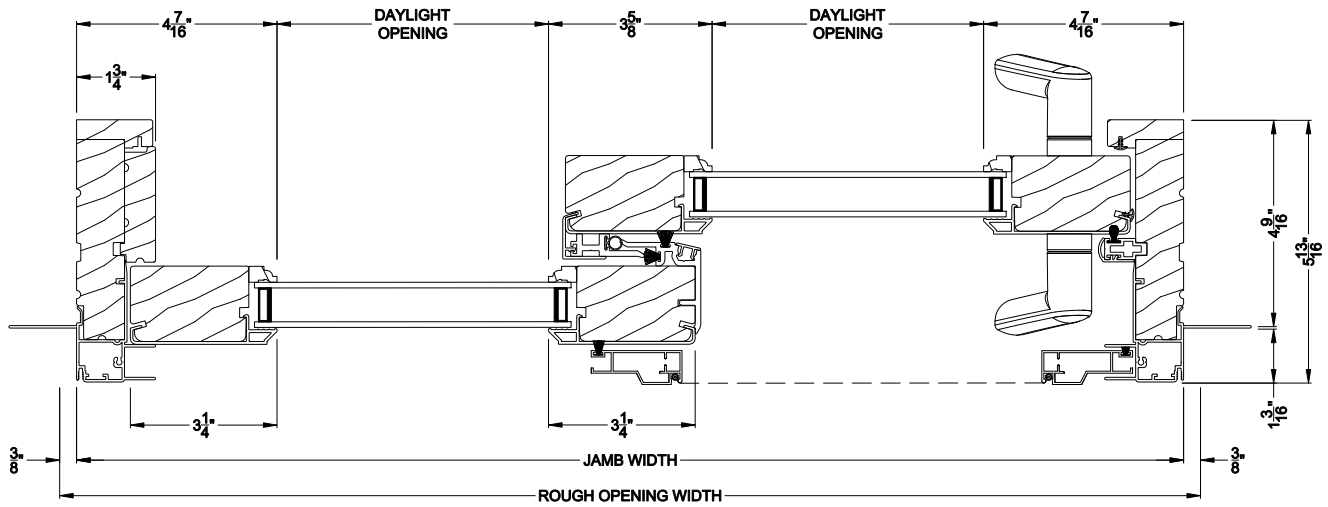

Weather Shield®

Premium Series™

Sliding Patio Doors

CROSS SECTION DETAILS

PREMIUM SLIDING PATIO DOOR (8728)
Vertical Section

**Alternate 5-1/8" Bottom Rail
and 2-7/16" riser**

PREMIUM SLIDING PATIO DOOR (8728)
Horizontal Section

Note: All dimensions are approximate. Weather Shield reserves the right to change specifications without notice.

Weather Shield®

Premium Series™

Sliding Patio Doors

CROSS SECTION DETAILS

PREMIUM SLIDING PATIO DOOR (8728)
Vertical Section - Fixed Sidelite

Alternate 5-1/8" Bottom Rail
and 2-7/16" riser

PREMIUM SLIDING PATIO DOOR (8728)
Horizontal Section - Fixed Sidelite

Note: All dimensions are approximate. Weather Shield reserves the right to change specifications without notice.

Weather Shield®

Premium Series™

Sliding Patio Doors

CROSS SECTION DETAILS

PREMIUM SLIDING PATIO DOOR (8728)
Vertical Section - 6-9/16" Jamb

PREMIUM SLIDING PATIO DOOR (8728)
Vertical Section - Fixed Sidelite - 6-9/16" Jamb