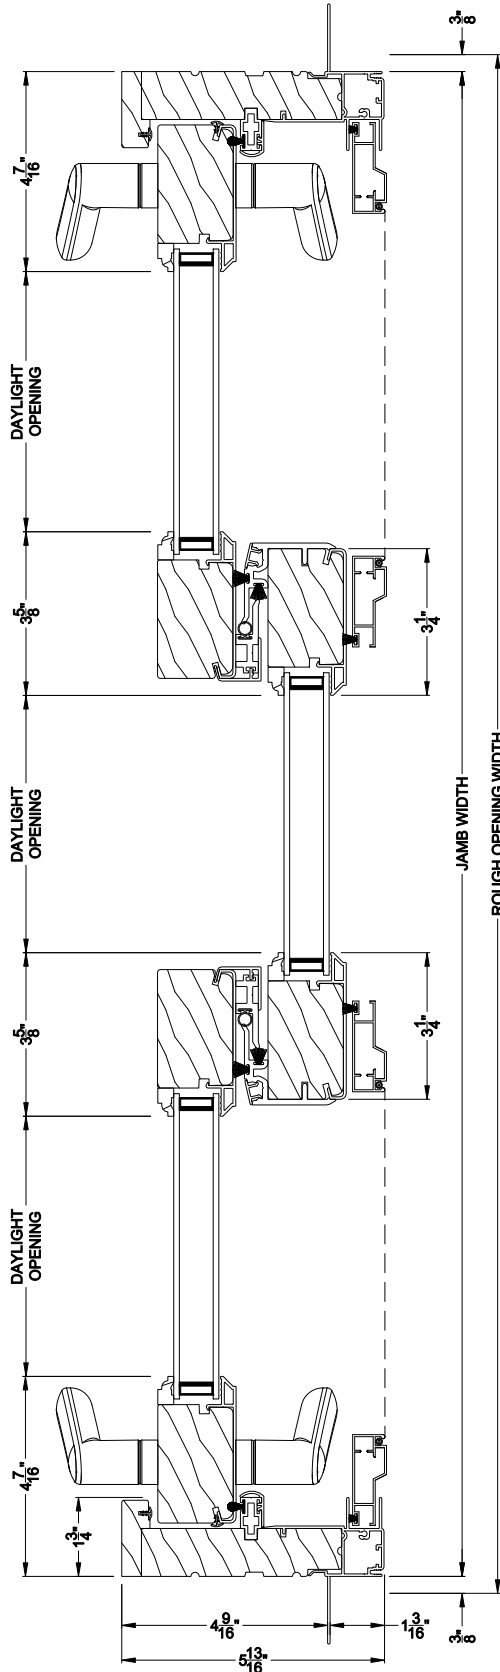

Weather Shield®

Premium Series™

Sliding Patio Doors

CROSS SECTION DETAILS

PREMIUM SLIDING PATIO DOOR (8728)
Horizontal Section - 3 Panel Door XXX