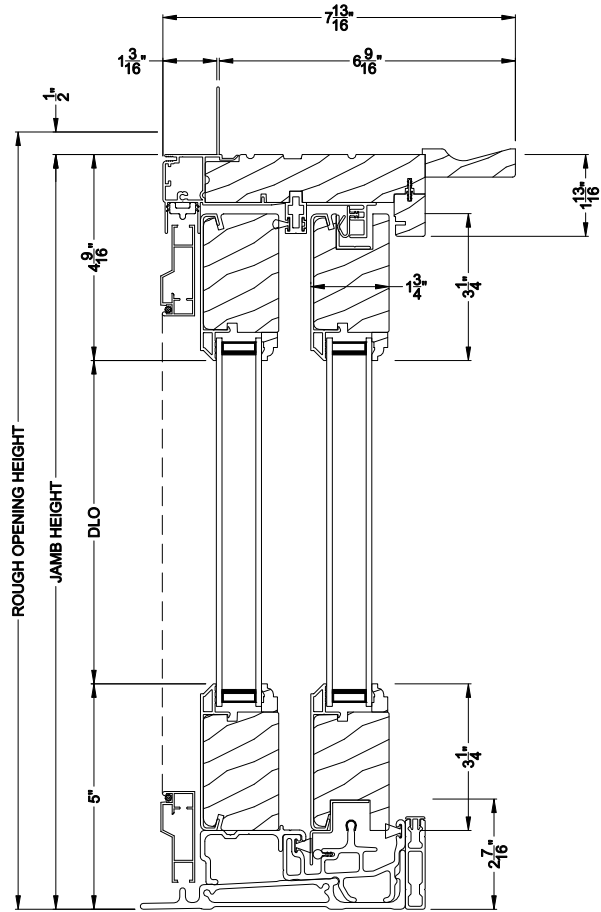

Weather Shield®

Premium Series™

Sliding Patio Doors

CROSS SECTION DETAILS

PREMIUM SLIDING PATIO DOOR (8728)
Vertical Section

**Alternate 5-1/8" Bottom Rail
and 2-7/16" riser**

PREMIUM SLIDING PATIO DOOR (8728)
Horizontal Section

Alternate 5-1/8" Bottom Rail
and 2-7/16" riser

PREMIUM SLIDING PATIO DOOR (8728)
Horizontal Section - Fixed Sidelite

Note: All dimensions are approximate. Weather Shield reserves the right to change specifications without notice.

Weather Shield®

Premium Series™

Sliding Patio Doors

CROSS SECTION DETAILS

PREMIUM SLIDING PATIO DOOR (8728)
Vertical Section - 6-9/16" Jamb

PREMIUM SLIDING PATIO DOOR (8728)
Vertical Section - Fixed Sidelite - 6-9/16" Jamb

PREMIUM SLIDING PATIO DOOR (8728)
Horizontal Section - 6-9/16" Jamb

Note: All dimensions are approximate. Weather Shield reserves the right to change specifications without notice.

Weather Shield®

Premium Series™