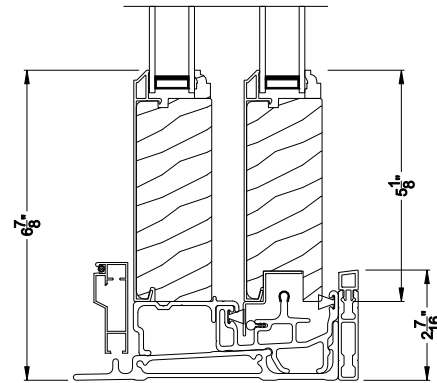

Weather Shield®

Premium Series™

Sliding Patio Doors

CROSS SECTION DETAILS

PREMIUM SLIDING PATIO DOOR (8728)
Vertical Section

**Alternate 5-1/8" Bottom Rail
and 2-7/16" riser**

PREMIUM SLIDING PATIO DOOR (8728)
Horizontal Section

Note: All dimensions are approximate. Weather Shield reserves the right to change specifications without notice.

Weather Shield®

Premium Series™

Sliding Patio Doors

CROSS SECTION DETAILS

PREMIUM SLIDING PATIO DOOR (8728)
Vertical Section - Fixed Sidelite

Alternate 5-1/8" Bottom Rail
and 2-7/16" riser

PREMIUM SLIDING PATIO DOOR (8728)
Horizontal Section - Fixed Sidelite

Note: All dimensions are approximate. Weather Shield reserves the right to change specifications without notice.

PREMIUM SLIDING PATIO DOOR (8728)
Horizontal Section - 6-9/16" Jamb

Note: All dimensions are approximate. Weather Shield reserves the right to change specifications without notice.

Weather Shield®

Premium Series™