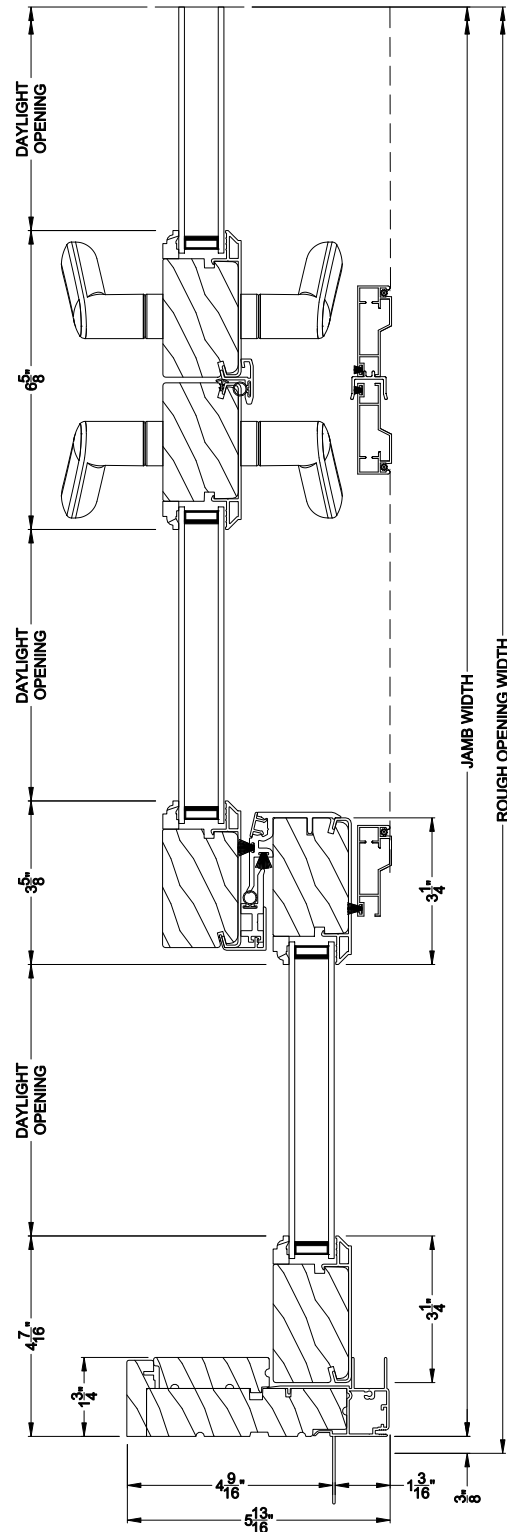

PREMIUM SLIDING PATIO DOOR (8728)
Horizontal Section - 4 Panel Door

Note: All dimensions are approximate. Weather Shield reserves the right to change specifications without notice.