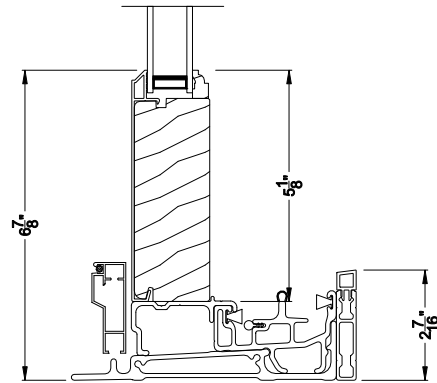

Weather Shield®

Premium Series™

Sliding Patio Doors

CROSS SECTION DETAILS

PREMIUM SLIDING PATIO DOOR (8728)
Vertical Section

**Alternate 5-1/8" Bottom Rail
and 2-7/16" riser**

PREMIUM SLIDING PATIO DOOR (8728)
Horizontal Section

Note: All dimensions are approximate. Weather Shield reserves the right to change specifications without notice.

Weather Shield®

Premium Series™

Sliding Patio Doors

CROSS SECTION DETAILS

PREMIUM SLIDING PATIO DOOR (8728)
Vertical Section - Fixed Sidelite

Alternate 5-1/8" Bottom Rail
and 2-7/16" riser

PREMIUM SLIDING PATIO DOOR (8728)
Horizontal Section - Fixed Sidelite

Note: All dimensions are approximate. Weather Shield reserves the right to change specifications without notice.

Weather Shield®

Premium Series™

Sliding Patio Doors

CROSS SECTION DETAILS

PREMIUM SLIDING PATIO DOOR (8728)
Vertical Section - 6-9/16" Jamb

PREMIUM SLIDING PATIO DOOR (8728)
Vertical Section - Fixed Sidelite - 6-9/16" Jamb