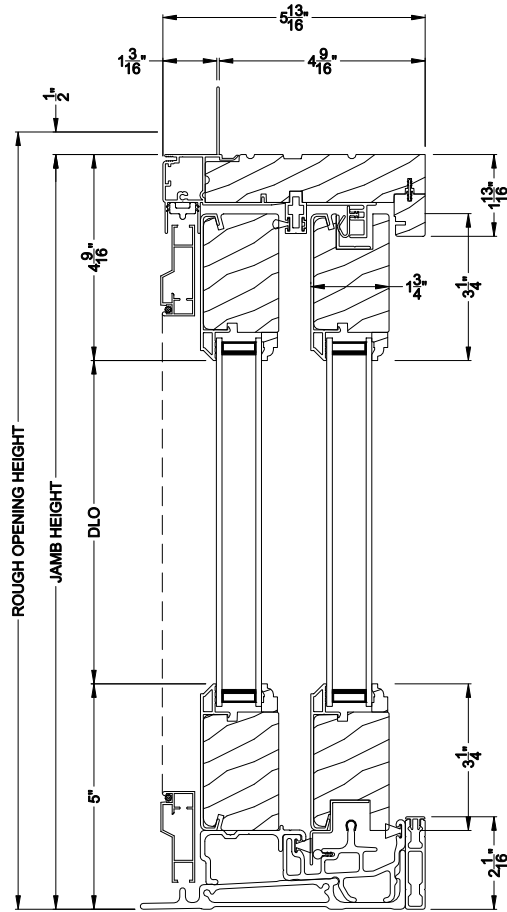

Weather Shield®

Premium Series™

Sliding Patio Doors

CROSS SECTION DETAILS

PREMIUM SLIDING PATIO DOOR (8728)
Vertical Section

**Alternate 5-1/8" Bottom Rail
and 2-7/16" riser**

PREMIUM SLIDING PATIO DOOR (8728)
Horizontal Section

Note: All dimensions are approximate. Weather Shield reserves the right to change specifications without notice.

Weather Shield®

Premium Series™

Sliding Patio Doors

CROSS SECTION DETAILS

PREMIUM SLIDING PATIO DOOR (8728)
Vertical Section - Fixed Sidelite

Alternate 5-1/8" Bottom Rail
and 2-7/16" riser

PREMIUM SLIDING PATIO DOOR (8728)
Horizontal Section - Fixed Sidelite

Note: All dimensions are approximate. Weather Shield reserves the right to change specifications without notice.

PREMIUM SLIDING PATIO DOOR (8728)
Horizontal Section - 6-9/16" Jamb

Note: All dimensions are approximate. Weather Shield reserves the right to change specifications without notice.

Weather Shield®

Premium Series™