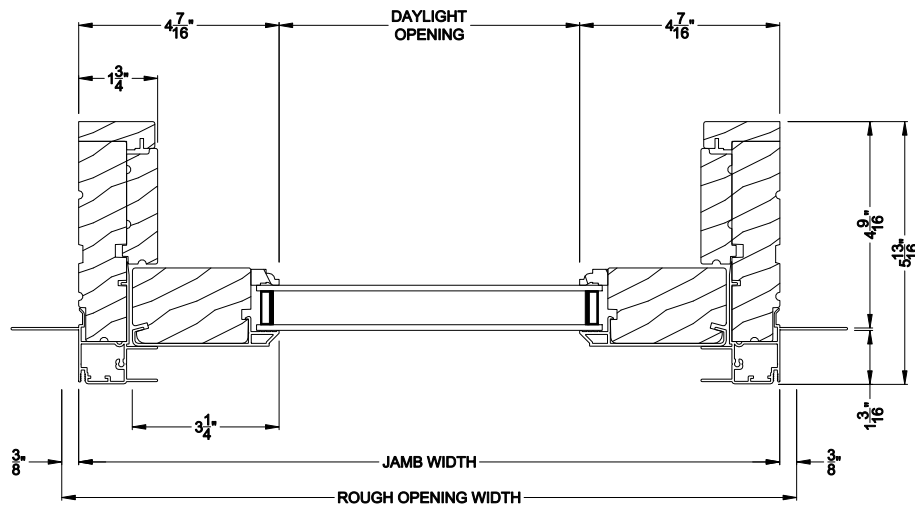

Weather Shield®

Premium Series™

Sliding Patio Doors

CROSS SECTION DETAILS

PREMIUM SLIDING PATIO DOOR (8728)
Vertical Section

**Alternate 5-1/8" Bottom Rail
and 2-7/16" riser**

PREMIUM SLIDING PATIO DOOR (8728)
Horizontal Section

Note: All dimensions are approximate. Weather Shield reserves the right to change specifications without notice.

Weather Shield®

Premium Series™

Sliding Patio Doors

CROSS SECTION DETAILS

PREMIUM SLIDING PATIO DOOR (8728)
Vertical Section - Fixed Sidelite

Alternate 5-1/8" Bottom Rail
and 2-7/16" riser

PREMIUM SLIDING PATIO DOOR (8728)
Horizontal Section - Fixed Sidelite

Note: All dimensions are approximate. Weather Shield reserves the right to change specifications without notice.

Weather Shield®

Premium Series™

Sliding Patio Doors

CROSS SECTION DETAILS

PREMIUM SLIDING PATIO DOOR (8728)
Vertical Section - 6-9/16" Jamb

PREMIUM SLIDING PATIO DOOR (8728)
Vertical Section - Fixed Sidelite - 6-9/16" Jamb