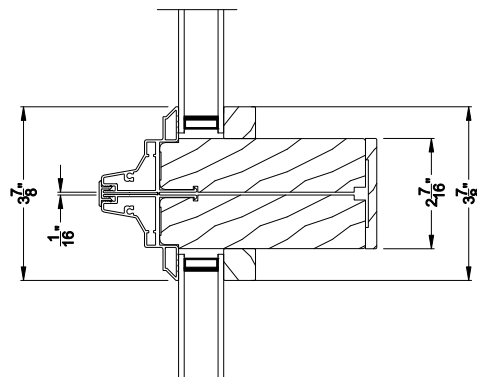

## Direct-Set Corner Windows CROSS SECTION DETAILS

**CONTEMPORARY CORNER WINDOW (8306)**  
Vertical Section - 1" Glass

**CONTEMPORARY CORNER WINDOW (8306)**  
Horizontal Section - 1" Glass

**CONTEMPORARY CORNER WINDOW**  
Vertical Mullion Section

**CONTEMPORARY CORNER WINDOW**  
Horizontal Mullion Section

Note: All dimensions are approximate. Weather Shield reserves the right to change specifications without notice.