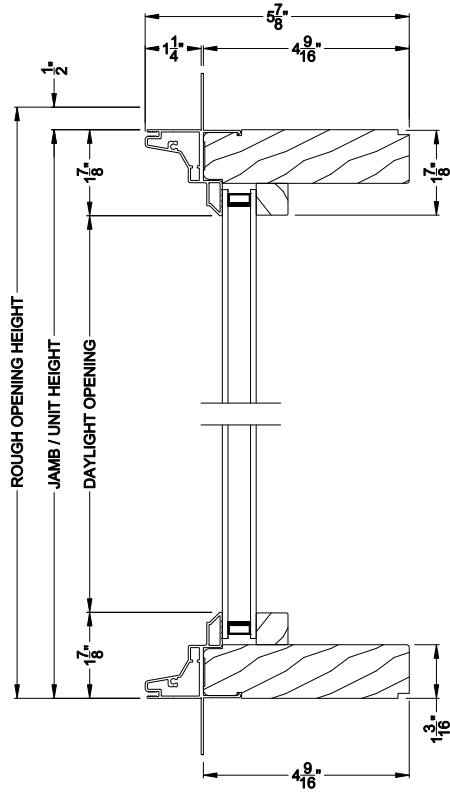

Weather Shield®

Contemporary Collection™

Direct-Set Corner Windows

CROSS SECTION DETAILS