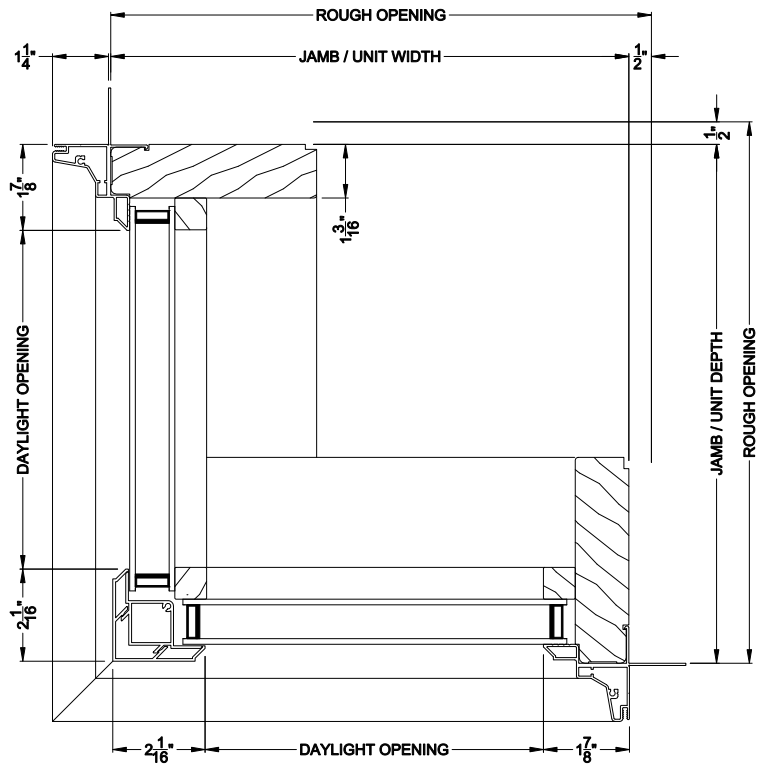

CONTEMPORARY CORNER WINDOW (8306)
Horizontal Section - 1" Glass