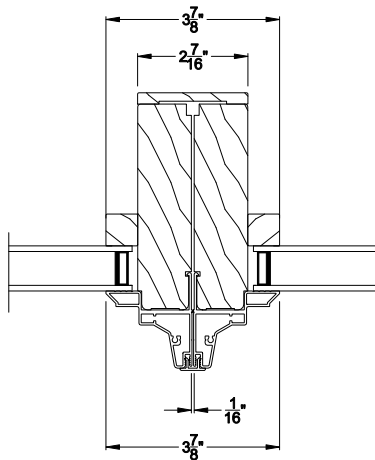

Note: All dimensions are approximate. Weather Shield reserves the right to change specifications without notice.

## Direct-Set Corner Windows CROSS SECTION DETAILS

**CONTEMPORARY CORNER WINDOW (8306)**  
Vertical Section - 1" Glass

**CONTEMPORARY CORNER WINDOW (8306)**  
Horizontal Section - 1" Glass

**CONTEMPORARY CORNER WINDOW**  
Vertical Mullion Section

**CONTEMPORARY CORNER WINDOW**  
Horizontal Mullion Section

Note: All dimensions are approximate. Weather Shield reserves the right to change specifications without notice.