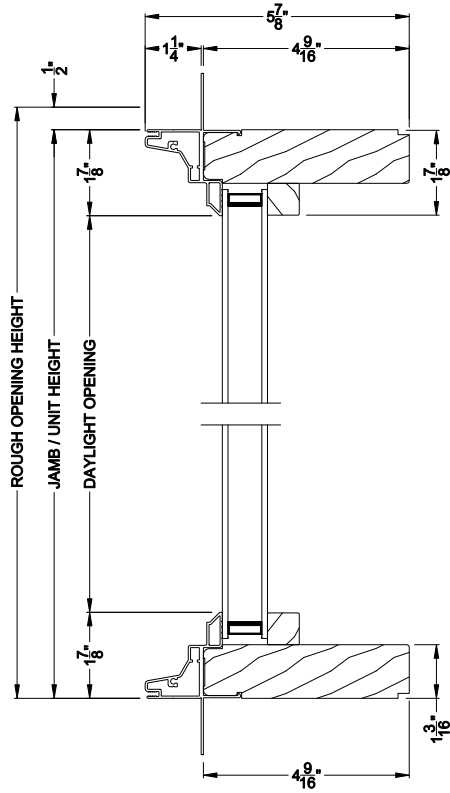

Weather Shield® Contemporary Collection™

Direct-Set Corner Windows CROSS SECTION DETAILS