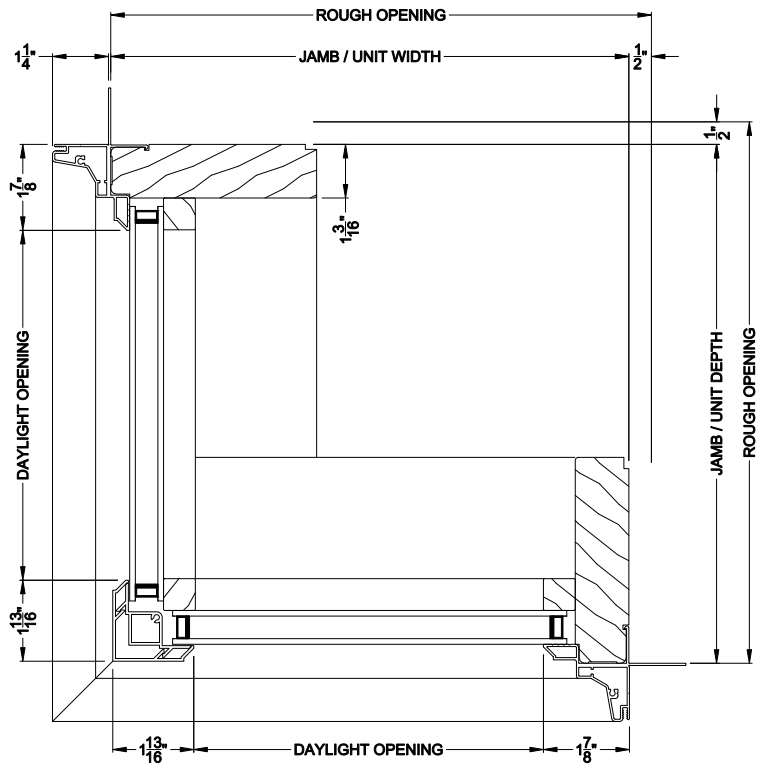

CONTEMPORARY CORNER WINDOW (8306)
Horizontal Section