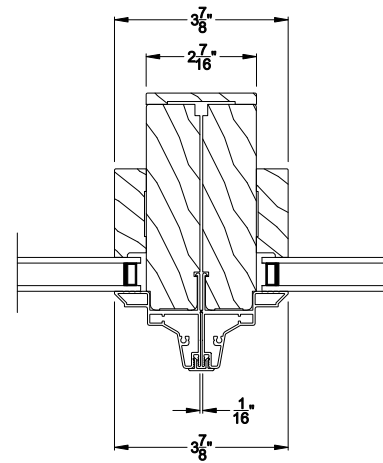

CONTEMPORARY DIRECT-SET
Horizontal Mullion Section

Note: All dimensions are approximate. Weather Shield reserves the right to change specifications without notice.

Weather Shield®

Contemporary Collection™

Direct-Set Windows

CROSS SECTION DETAILS

CONTEMPORARY DIRECT-SET (8306)
Vertical Section - Shadow-Line Frame - 6-9/16" jamb

CONTEMPORARY DIRECT-SET
Stack Section

CONTEMPORARY DIRECT-SET (8306)
Horizontal Section - Shadow-Line Frame - 6-9/16" jamb

Direct-Set Windows

CROSS SECTION DETAILS

CONTEMPORARY DIRECT-SET (8306)
Vertical Section - Shadow-Line Frame - 3-1/16" jamb

CONTEMPORARY DIRECT-SET
Stack Section

CONTEMPORARY DIRECT-SET (8306)
Horizontal Section - Shadow-Line Frame - 3-1/16" jamb

CONTEMPORARY DIRECT-SET
Horizontal Mullion Section

Note: All dimensions are approximate. Weather Shield reserves the right to change specifications without notice.

CONTEMPORARY DIRECT-SET SPECIAL SHAPE (8306)
Vertical Section - ES Zo-E 7