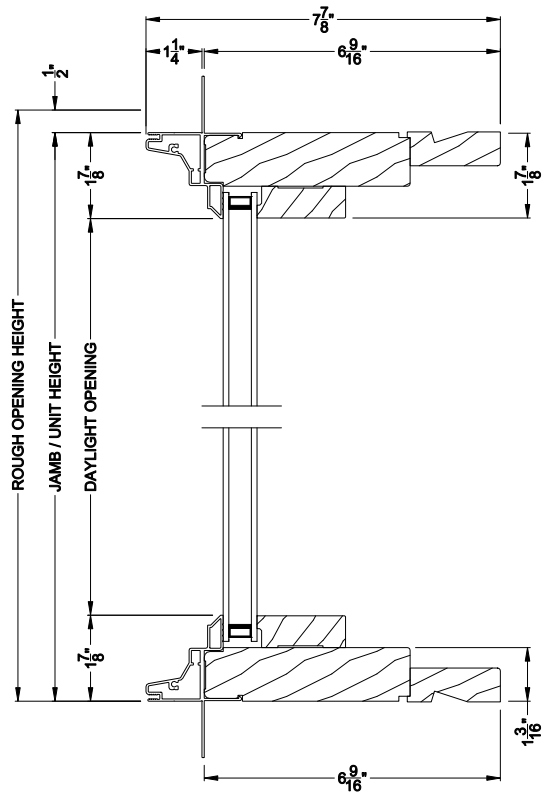

CONTEMPORARY DIRECT-SET
Horizontal Mullion Section

Note: All dimensions are approximate. Weather Shield reserves the right to change specifications without notice.

Weather Shield®

Contemporary Collection™

Direct-Set Windows

CROSS SECTION DETAILS

CONTEMPORARY DIRECT-SET (8306)
Vertical Section - Shadow-Line Frame - 6-9/16" jamb

CONTEMPORARY DIRECT-SET
Stack Section

CONTEMPORARY DIRECT-SET (8306)
Horizontal Section - Shadow-Line Frame - 6-9/16" jamb

CONTEMPORARY DIRECT-SET
Horizontal Mullion Section

Note: All dimensions are approximate. Weather Shield reserves the right to change specifications without notice.

CONTEMPORARY DIRECT-SET SPECIAL SHAPE (8306)
Vertical Section - ES Zo-E 7