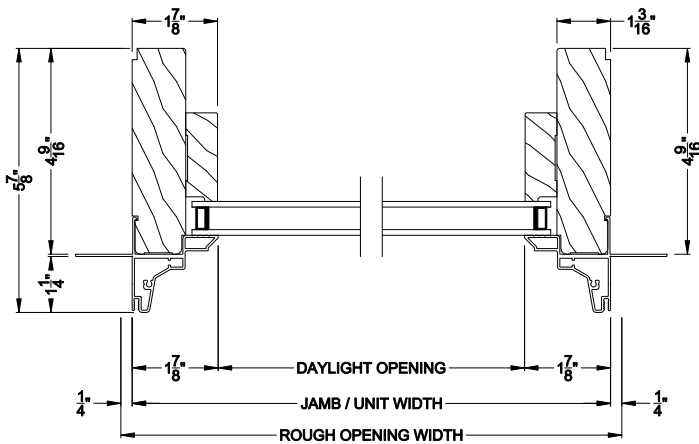

Weather Shield®

Contemporary Collection™

Direct-Set Windows

CROSS SECTION DETAILS

CONTEMPORARY DIRECT-SET (8306)
Vertical Section - Shadow-Line Frame

CONTEMPORARY DIRECT-SET
Stack Section

CONTEMPORARY DIRECT-SET (8306)
Horizontal Section - Shadow-Line Frame

CONTEMPORARY DIRECT-SET
Horizontal Mullion Section

Note: All dimensions are approximate. Weather Shield reserves the right to change specifications without notice.

Weather Shield®

Contemporary Collection™

Direct-Set Windows

CROSS SECTION DETAILS

CONTEMPORARY DIRECT-SET (8306)
Vertical Section - Shadow-Line Frame - 6-9/16" jamb

CONTEMPORARY DIRECT-SET
Stack Section

CONTEMPORARY DIRECT-SET (8306)
Horizontal Section - Shadow-Line Frame - 6-9/16" jamb