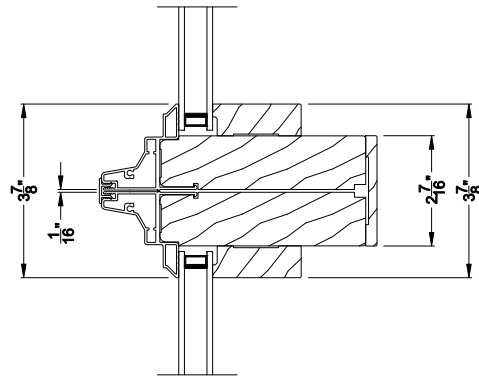

CONTEMPORARY DIRECT-SET
Horizontal Mullion Section

Note: All dimensions are approximate. Weather Shield reserves the right to change specifications without notice.

Weather Shield®

Contemporary Collection™

Direct-Set Windows

CROSS SECTION DETAILS

CONTEMPORARY DIRECT-SET (8306)
Vertical Section - Shadow-Line Frame - 6-9/16" jamb

CONTEMPORARY DIRECT-SET
Stack Section

CONTEMPORARY DIRECT-SET (8306)
Horizontal Section - Shadow-Line Frame - 6-9/16" jamb

Direct-Set Windows

CROSS SECTION DETAILS

CONTEMPORARY DIRECT-SET (8306)
Vertical Section - Shadow-Line Frame - 3-1/16" jamb

CONTEMPORARY DIRECT-SET
Stack Section

CONTEMPORARY DIRECT-SET (8306)
Horizontal Section - Shadow-Line Frame - 3-1/16" jamb