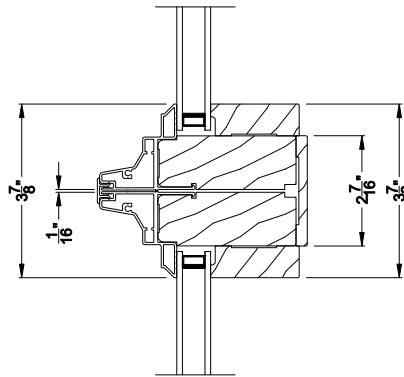

Direct-Set Windows

CROSS SECTION DETAILS

CONTEMPORARY DIRECT-SET (8306)
Vertical Section - Shadow-Line Frame - 6-9/16" jamb

CONTEMPORARY DIRECT-SET
Stack Section

CONTEMPORARY DIRECT-SET (8306)
Horizontal Section - Shadow-Line Frame - 6-9/16" jamb

CONTEMPORARY DIRECT-SET
Horizontal Mullion Section

Note: All dimensions are approximate. Weather Shield reserves the right to change specifications without notice.

Weather Shield®

Contemporary Collection™

Direct-Set Windows

CROSS SECTION DETAILS

CONTEMPORARY DIRECT-SET (8306)
Vertical Section - Shadow-Line Frame - 3-1/16" jamb

CONTEMPORARY DIRECT-SET
Stack Section

CONTEMPORARY DIRECT-SET (8306)
Horizontal Section - Shadow-Line Frame - 3-1/16" jamb

CONTEMPORARY DIRECT-SET
Horizontal Mullion Section

Note: All dimensions are approximate. Weather Shield reserves the right to change specifications without notice.

CONTEMPORARY DIRECT-SET SPECIAL SHAPE (8306)
Vertical Section - ES Zo-E 7