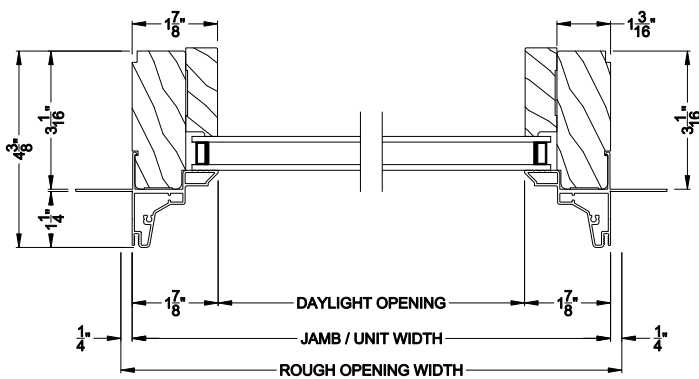

CONTEMPORARY DIRECT-SET
Horizontal Mullion Section

Note: All dimensions are approximate. Weather Shield reserves the right to change specifications without notice.

Weather Shield®

Contemporary Collection™

Direct-Set Windows

CROSS SECTION DETAILS

CONTEMPORARY DIRECT-SET (8306)
Vertical Section - Shadow-Line Frame - 3-1/16" jamb

CONTEMPORARY DIRECT-SET
Stack Section

CONTEMPORARY DIRECT-SET (8306)
Horizontal Section - Shadow-Line Frame - 3-1/16" jamb

CONTEMPORARY DIRECT-SET
Horizontal Mullion Section

Note: All dimensions are approximate. Weather Shield reserves the right to change specifications without notice.

CONTEMPORARY DIRECT-SET SPECIAL SHAPE (8306)
Vertical Section - ES Zo-E 7

CONTEMPORARY DIRECT-SET SPECIAL SHAPE (8306)
Horizontal Section - ES Zo-E 7

Note: All dimensions are approximate. Weather Shield reserves the right to change specifications without notice.