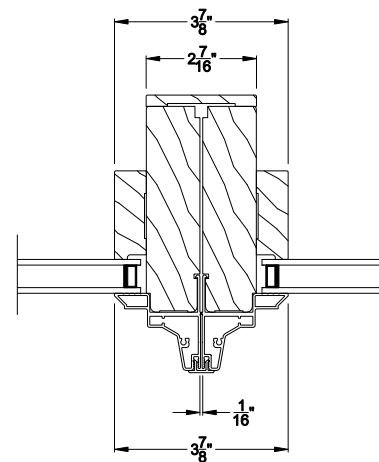

Direct-Set Windows

CROSS SECTION DETAILS

CONTEMPORARY DIRECT-SET (8306)
Vertical Section - Shadow-Line Frame - 6-9/16" jamb

CONTEMPORARY DIRECT-SET
Stack Section

CONTEMPORARY DIRECT-SET (8306)
Horizontal Section - Shadow-Line Frame - 6-9/16" jamb

CONTEMPORARY DIRECT-SET
Horizontal Mullion Section

Note: All dimensions are approximate. Weather Shield reserves the right to change specifications without notice.

Weather Shield®

Contemporary Collection™

Direct-Set Windows

CROSS SECTION DETAILS

CONTEMPORARY DIRECT-SET (8306)
Vertical Section - Shadow-Line Frame - 3-1/16" jamb

CONTEMPORARY DIRECT-SET
Stack Section

CONTEMPORARY DIRECT-SET (8306)
Horizontal Section - Shadow-Line Frame - 3-1/16" jamb

CONTEMPORARY DIRECT-SET
Horizontal Mullion Section

Note: All dimensions are approximate. Weather Shield reserves the right to change specifications without notice.

CONTEMPORARY DIRECT-SET SPECIAL SHAPE (8306)
Vertical Section - ES Zo-E 7