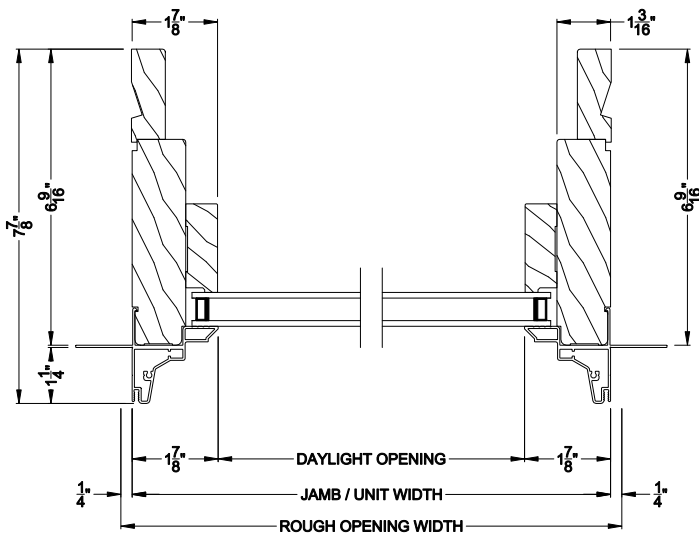

Direct-Set Windows

CROSS SECTION DETAILS

CONTEMPORARY DIRECT-SET (8306)
Vertical Section - Shadow-Line Frame - 6-9/16" jamb

CONTEMPORARY DIRECT-SET
Stack Section

CONTEMPORARY DIRECT-SET (8306)
Horizontal Section - Shadow-Line Frame - 6-9/16" jamb

CONTEMPORARY DIRECT-SET
Horizontal Mullion Section

Note: All dimensions are approximate. Weather Shield reserves the right to change specifications without notice.

Weather Shield®

Contemporary Collection™

Direct-Set Windows

CROSS SECTION DETAILS

CONTEMPORARY DIRECT-SET (8306)
Vertical Section - Shadow-Line Frame - 3-1/16" jamb

CONTEMPORARY DIRECT-SET
Stack Section

CONTEMPORARY DIRECT-SET (8306)
Horizontal Section - Shadow-Line Frame - 3-1/16" jamb

CONTEMPORARY DIRECT-SET
Horizontal Mullion Section

Note: All dimensions are approximate. Weather Shield reserves the right to change specifications without notice.

CONTEMPORARY DIRECT-SET SPECIAL SHAPE (8306)
Vertical Section - ES Zo-E 7