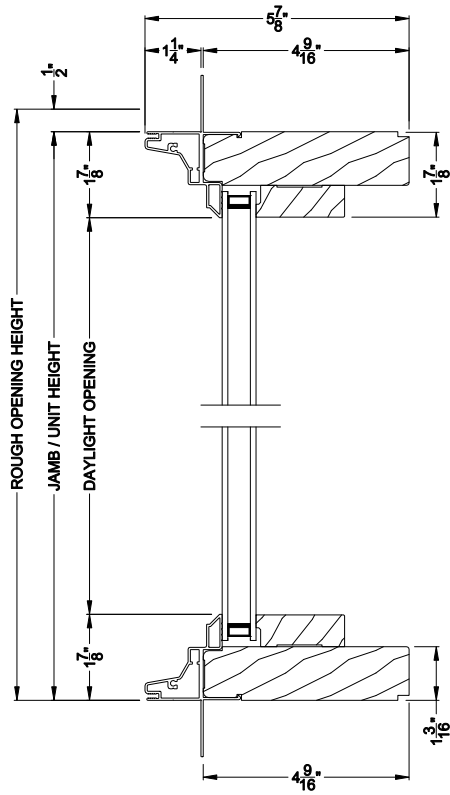

Weather Shield®

Contemporary Collection™

Direct-Set Windows

CROSS SECTION DETAILS

CONTEMPORARY DIRECT-SET (8306)
Vertical Section - Shadow-Line Frame

CONTEMPORARY DIRECT-SET
Stack Section

CONTEMPORARY DIRECT-SET (8306)
Horizontal Section - Shadow-Line Frame

CONTEMPORARY DIRECT-SET
Horizontal Mullion Section

Note: All dimensions are approximate. Weather Shield reserves the right to change specifications without notice.

Weather Shield®

Contemporary Collection™

Direct-Set Windows

CROSS SECTION DETAILS

CONTEMPORARY DIRECT-SET (8306)
Vertical Section - Shadow-Line Frame - 6-9/16" jamb

CONTEMPORARY DIRECT-SET
Stack Section

CONTEMPORARY DIRECT-SET (8306)
Horizontal Section - Shadow-Line Frame - 6-9/16" jamb