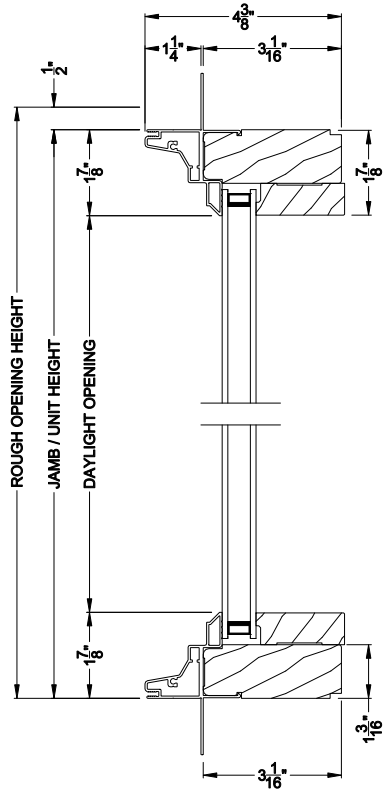

Direct-Set Windows

CROSS SECTION DETAILS

CONTEMPORARY DIRECT-SET (8306)
Vertical Section - Shadow-Line Frame - 6-9/16" jamb

CONTEMPORARY DIRECT-SET
Stack Section

CONTEMPORARY DIRECT-SET (8306)
Horizontal Section - Shadow-Line Frame - 6-9/16" jamb

CONTEMPORARY DIRECT-SET
Horizontal Mullion Section

Note: All dimensions are approximate. Weather Shield reserves the right to change specifications without notice.

Weather Shield®

Contemporary Collection™

Direct-Set Windows

CROSS SECTION DETAILS

CONTEMPORARY DIRECT-SET (8306)
Vertical Section - Shadow-Line Frame - 3-1/16" jamb

CONTEMPORARY DIRECT-SET
Stack Section

CONTEMPORARY DIRECT-SET (8306)
Horizontal Section - Shadow-Line Frame - 3-1/16" jamb

CONTEMPORARY DIRECT-SET
Horizontal Mullion Section

Note: All dimensions are approximate. Weather Shield reserves the right to change specifications without notice.

CONTEMPORARY DIRECT-SET SPECIAL SHAPE (8306)
Vertical Section - ES Zo-E 7