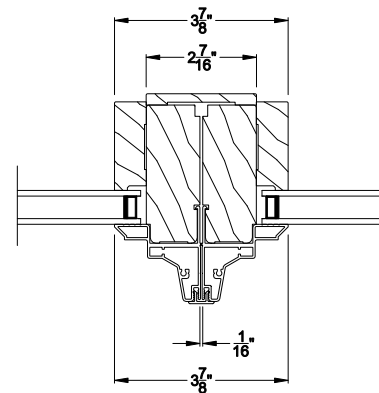

Direct-Set Windows

CROSS SECTION DETAILS

CONTEMPORARY DIRECT-SET (8306)
Vertical Section - Shadow-Line Frame - 3-1/16" jamb

CONTEMPORARY DIRECT-SET
Stack Section

CONTEMPORARY DIRECT-SET (8306)
Horizontal Section - Shadow-Line Frame - 3-1/16" jamb

CONTEMPORARY DIRECT-SET
Horizontal Mullion Section

Note: All dimensions are approximate. Weather Shield reserves the right to change specifications without notice.

CONTEMPORARY DIRECT-SET SPECIAL SHAPE (8306)
Vertical Section - ES Zo-E 7

CONTEMPORARY DIRECT-SET SPECIAL SHAPE (8306)
Horizontal Section - ES Zo-E 7

Note: All dimensions are approximate. Weather Shield reserves the right to change specifications without notice.