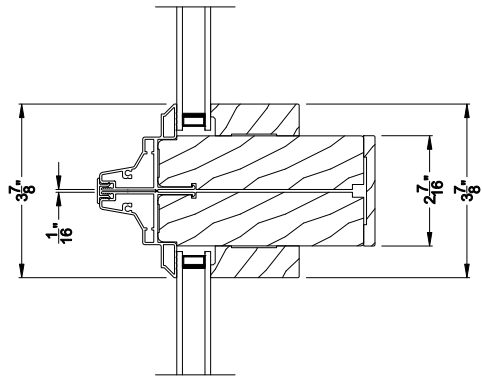

Weather Shield®

Contemporary Collection™

Direct-Set Windows

CROSS SECTION DETAILS

CONTEMPORARY DIRECT-SET (8306)
Vertical Section - Shadow-Line Frame

CONTEMPORARY DIRECT-SET
Stack Section

CONTEMPORARY DIRECT-SET (8306)
Horizontal Section - Shadow-Line Frame

CONTEMPORARY DIRECT-SET
Horizontal Mullion Section

Note: All dimensions are approximate. Weather Shield reserves the right to change specifications without notice.

Weather Shield®

Contemporary Collection™

Direct-Set Windows

CROSS SECTION DETAILS

CONTEMPORARY DIRECT-SET (8306)
Vertical Section - Shadow-Line Frame - 6-9/16" jamb

CONTEMPORARY DIRECT-SET
Stack Section

CONTEMPORARY DIRECT-SET (8306)
Horizontal Section - Shadow-Line Frame - 6-9/16" jamb

CONTEMPORARY DIRECT-SET
Horizontal Mullion Section

Note: All dimensions are approximate. Weather Shield reserves the right to change specifications without notice.

CONTEMPORARY DIRECT-SET SPECIAL SHAPE (8306)
Vertical Section - ES Zo-E 7