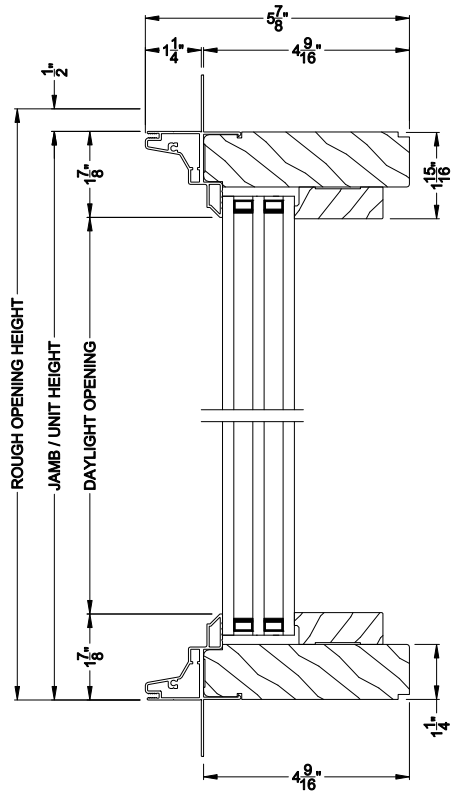

CONTEMPORARY DIRECT-SET
Horizontal Mullion Section

Note: All dimensions are approximate. Weather Shield reserves the right to change specifications without notice.

Weather Shield®

Contemporary Collection™

Direct-Set Windows

CROSS SECTION DETAILS

CONTEMPORARY DIRECT-SET (8306)
Vertical Section - Shadow-Line Frame - 3-1/16" jamb

CONTEMPORARY DIRECT-SET
Stack Section

CONTEMPORARY DIRECT-SET (8306)
Horizontal Section - Shadow-Line Frame - 3-1/16" jamb

CONTEMPORARY DIRECT-SET
Horizontal Mullion Section

Note: All dimensions are approximate. Weather Shield reserves the right to change specifications without notice.

CONTEMPORARY DIRECT-SET SPECIAL SHAPE (8306)
Vertical Section - ES Zo-E 7

CONTEMPORARY DIRECT-SET SPECIAL SHAPE (8306)
Horizontal Section - ES Zo-E 7

Note: All dimensions are approximate. Weather Shield reserves the right to change specifications without notice.