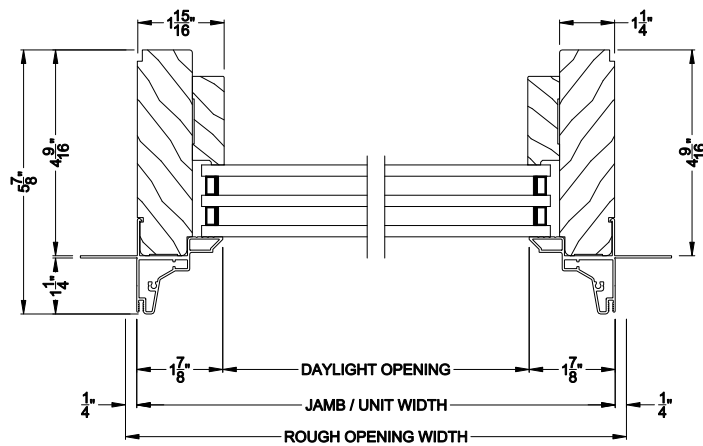

CONTEMPORARY DIRECT-SET
Horizontal Mullion Section

Note: All dimensions are approximate. Weather Shield reserves the right to change specifications without notice.

Weather Shield®

Contemporary Collection™

Direct-Set Windows

CROSS SECTION DETAILS

CONTEMPORARY DIRECT-SET (8306)
Vertical Section - Shadow-Line Frame - 3-1/16" jamb

CONTEMPORARY DIRECT-SET
Stack Section

CONTEMPORARY DIRECT-SET (8306)
Horizontal Section - Shadow-Line Frame - 3-1/16" jamb

CONTEMPORARY DIRECT-SET
Horizontal Mullion Section

Note: All dimensions are approximate. Weather Shield reserves the right to change specifications without notice.

CONTEMPORARY DIRECT-SET SPECIAL SHAPE (8306)
Vertical Section - ES Zo-E 7

CONTEMPORARY DIRECT-SET SPECIAL SHAPE (8306)
Horizontal Section - ES Zo-E 7

Note: All dimensions are approximate. Weather Shield reserves the right to change specifications without notice.