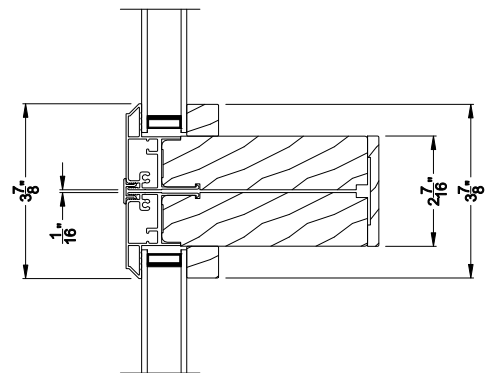

## CROSS SECTION DETAILS

**CONTEMPORARY CORNER WINDOW (8312)**  
Vertical Section - Flush Frame - 1" Glass

**CONTEMPORARY CORNER WINDOW (8312)**  
Horizontal Section - Flush Frame - 1" Glass

**CONTEMPORARY CORNER WINDOW**  
Vertical Mullion Section

**CONTEMPORARY CORNER WINDOW**  
Horizontal Mullion Section

Note: All dimensions are approximate. Weather Shield reserves the right to change specifications without notice.