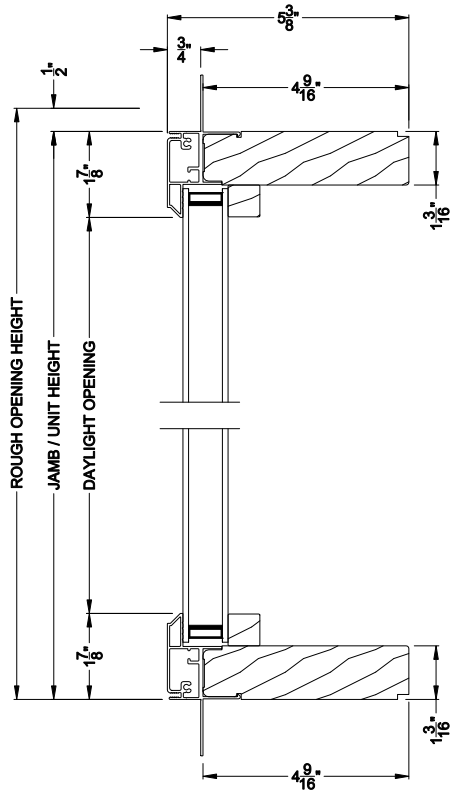

Weather Shield®

Contemporary Collection™

Direct-Set Corner Windows

CROSS SECTION DETAILS