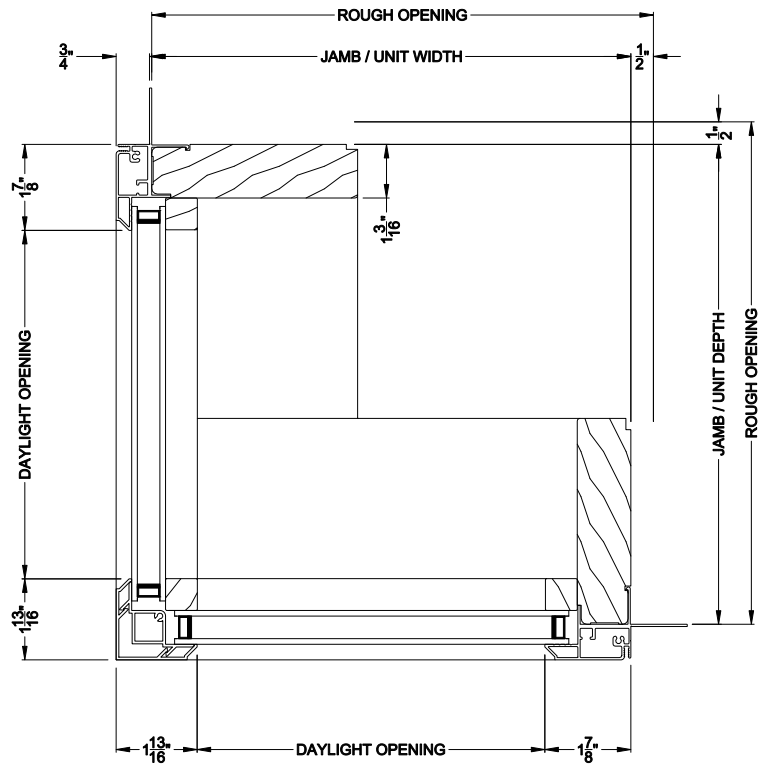

CONTEMPORARY CORNER WINDOW (8312)
Horizontal Section - Flush Frame