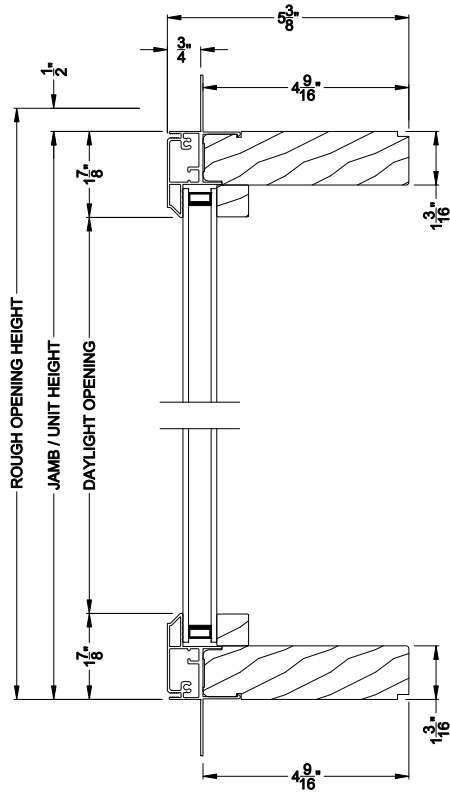

# Direct-Set Corner Windows

## CROSS SECTION DETAILS

**CONTEMPORARY CORNER WINDOW (8312)**  
Vertical Section - Flush Frame

**CONTEMPORARY CORNER WINDOW (8312)**  
Horizontal Section - Flush Frame

**CONTEMPORARY CORNER WINDOW**  
Vertical Mullion Section

**CONTEMPORARY CORNER WINDOW**  
Horizontal Mullion Section

Note: All dimensions are approximate. Weather Shield reserves the right to change specifications without notice.