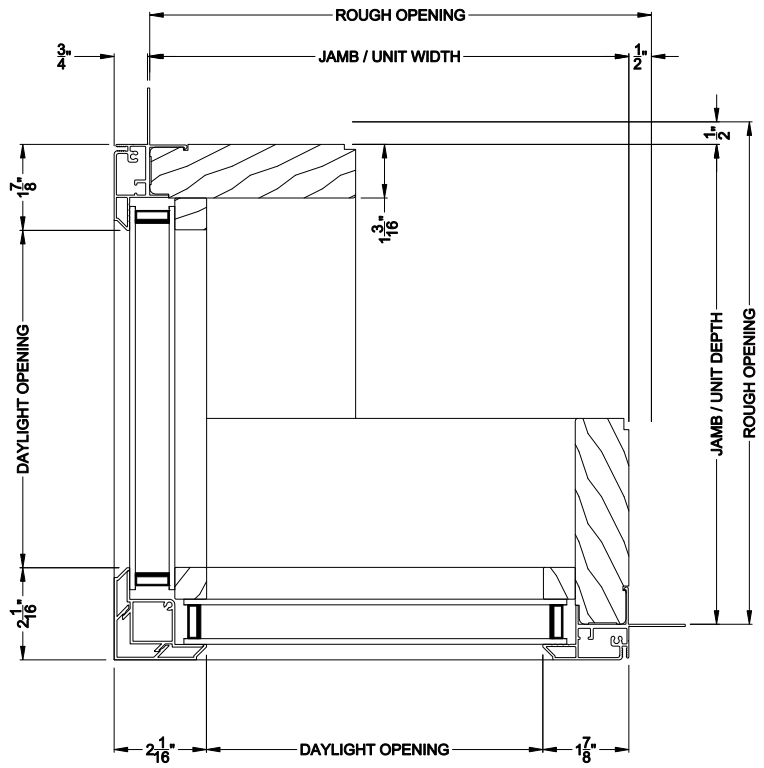

CONTEMPORARY CORNER WINDOW (8312)
Horizontal Section - Flush Frame - 1" Glass