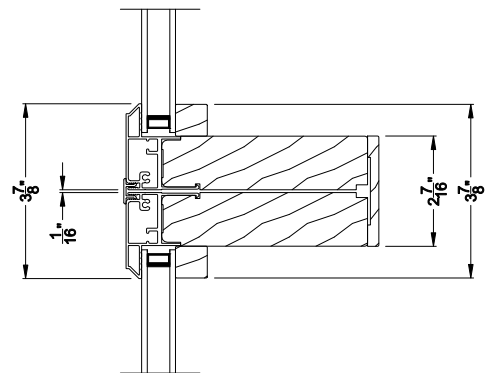

## CROSS SECTION DETAILS

**CONTEMPORARY CORNER WINDOW (8312)**  
Vertical Section - Flush Frame

**CONTEMPORARY CORNER WINDOW (8312)**  
Horizontal Section - Flush Frame

**CONTEMPORARY CORNER WINDOW**  
Vertical Mullion Section

**CONTEMPORARY CORNER WINDOW**  
Horizontal Mullion Section

Note: All dimensions are approximate. Weather Shield reserves the right to change specifications without notice.