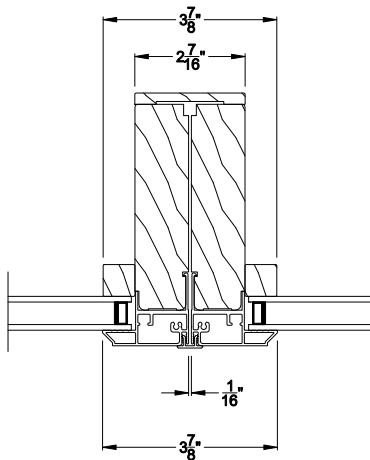

## CROSS SECTION DETAILS

**CONTEMPORARY CORNER WINDOW (8312)**  
Vertical Section - Flush Frame

**CONTEMPORARY CORNER WINDOW (8312)**  
Horizontal Section - Flush Frame

**CONTEMPORARY CORNER WINDOW**  
Vertical Mullion Section

**CONTEMPORARY CORNER WINDOW**  
Horizontal Mullion Section

Note: All dimensions are approximate. Weather Shield reserves the right to change specifications without notice.