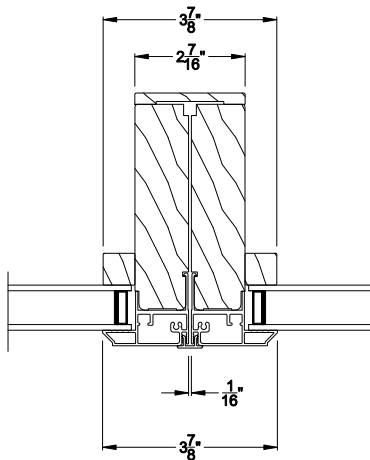

## CROSS SECTION DETAILS

**CONTEMPORARY CORNER WINDOW (8312)**  
Vertical Section - Flush Frame - 1" Glass

**CONTEMPORARY CORNER WINDOW (8312)**  
Horizontal Section - Flush Frame - 1" Glass

**CONTEMPORARY CORNER WINDOW**  
Vertical Mullion Section

**CONTEMPORARY CORNER WINDOW**  
Horizontal Mullion Section

Note: All dimensions are approximate. Weather Shield reserves the right to change specifications without notice.