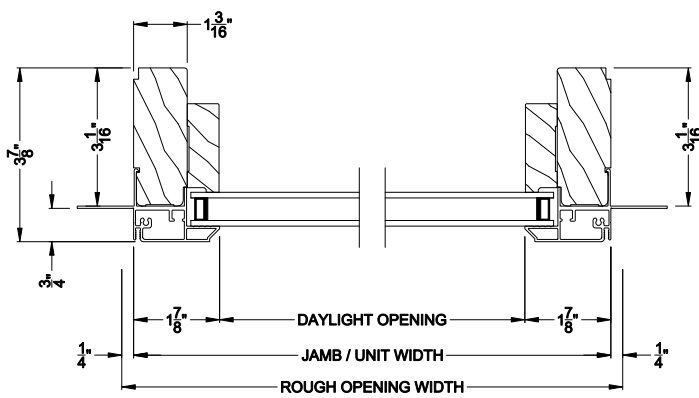

CROSS SECTION DETAILS

CONTEMPORARY DIRECT-SET (8312)
Vertical Section - Flush Frame - 6-9/16" jamb

CONTEMPORARY DIRECT-SET
Horizontal Stack Section

CONTEMPORARY DIRECT-SET (8312)
Horizontal Section - Flush Frame - 6-9/16" jamb

CONTEMPORARY DIRECT-SET
Vertical Mullion Section

Note: All dimensions are approximate. Weather Shield reserves the right to change specifications without notice.

Weather Shield®

Contemporary Collection™

Direct-Set Windows

CROSS SECTION DETAILS

CONTEMPORARY DIRECT-SET (8312)
Vertical Section - Flush Frame - 3-1/16" jamb

CONTEMPORARY DIRECT-SET
Horizontal Stack Section

CONTEMPORARY DIRECT-SET (8312)
Horizontal Section - Flush Frame - 3-1/16" jamb

CONTEMPORARY DIRECT-SET
Vertical Mullion Section

Note: All dimensions are approximate. Weather Shield reserves the right to change specifications without notice.