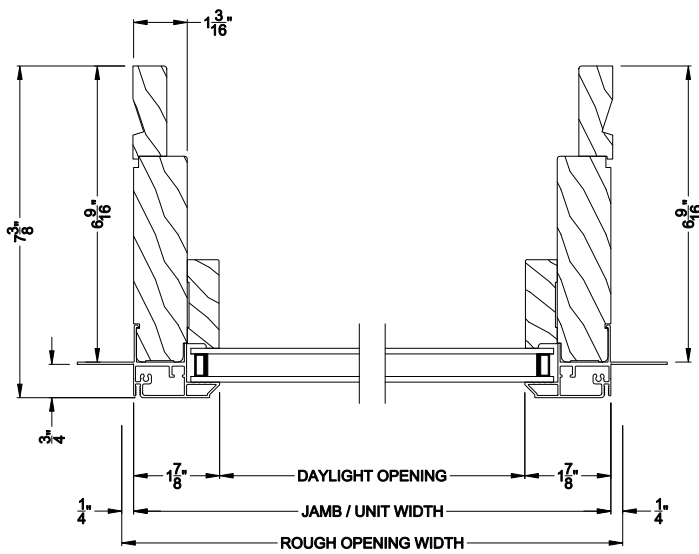

CONTEMPORARY DIRECT-SET
Vertical Mullion Section

Note: All dimensions are approximate. Weather Shield reserves the right to change specifications without notice.

Weather Shield®

Contemporary Collection™

Direct-Set Windows

CROSS SECTION DETAILS

CONTEMPORARY DIRECT-SET (8312)
Vertical Section - Flush Frame - 6-9/16" jamb

CONTEMPORARY DIRECT-SET
Horizontal Stack Section

CONTEMPORARY DIRECT-SET (8312)
Horizontal Section - Flush Frame - 6-9/16" jamb

CROSS SECTION DETAILS

CONTEMPORARY DIRECT-SET (8312)
Vertical Section - Flush Frame - 3-1/16" jamb

CONTEMPORARY DIRECT-SET
Horizontal Stack Section

CONTEMPORARY DIRECT-SET (8312)
Horizontal Section - Flush Frame - 3-1/16" jamb