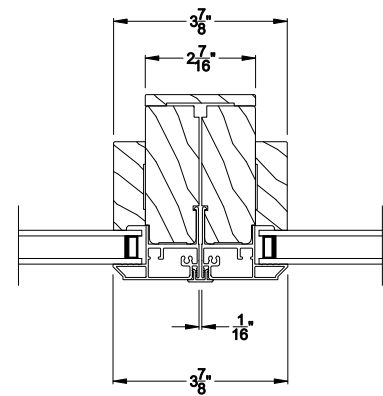

CROSS SECTION DETAILS

CONTEMPORARY DIRECT-SET (8312)
Vertical Section - Flush Frame - 6-9/16" jamb

CONTEMPORARY DIRECT-SET
Horizontal Stack Section

CONTEMPORARY DIRECT-SET (8312)
Horizontal Section - Flush Frame - 6-9/16" jamb

CROSS SECTION DETAILS

CONTEMPORARY DIRECT-SET (8312)
Vertical Section - Flush Frame - 3-1/16" jamb

CONTEMPORARY DIRECT-SET
Horizontal Stack Section

CONTEMPORARY DIRECT-SET (8312)
Horizontal Section - Flush Frame - 3-1/16" jamb

CONTEMPORARY DIRECT-SET
Vertical Mullion Section

Note: All dimensions are approximate. Weather Shield reserves the right to change specifications without notice.