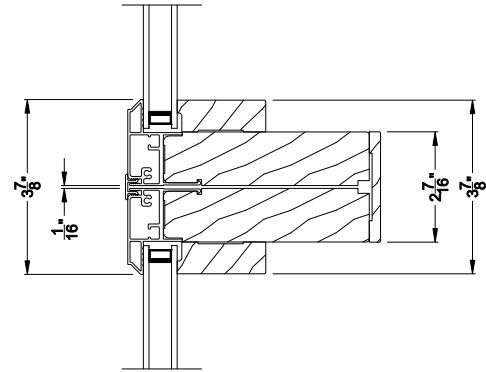

Weather Shield®

Contemporary Collection™

Direct-Set Windows

CROSS SECTION DETAILS

CONTEMPORARY DIRECT-SET (8312)
Vertical Section - Flush Frame

CONTEMPORARY DIRECT-SET
Horizontal Stack Section

CONTEMPORARY DIRECT-SET (8312)
Horizontal Section - Flush Frame

CONTEMPORARY DIRECT-SET
Vertical Mullion Section

Note: All dimensions are approximate. Weather Shield reserves the right to change specifications without notice.

Weather Shield®

Contemporary Collection™

Direct-Set Windows

CROSS SECTION DETAILS

CONTEMPORARY DIRECT-SET (8312)
Vertical Section - Flush Frame - 6-9/16" jamb

CONTEMPORARY DIRECT-SET
Horizontal Stack Section

CONTEMPORARY DIRECT-SET (8312)
Horizontal Section - Flush Frame - 6-9/16" jamb

CROSS SECTION DETAILS

CONTEMPORARY DIRECT-SET (8312)
Vertical Section - Flush Frame - 3-1/16" jamb

CONTEMPORARY DIRECT-SET
Horizontal Stack Section

CONTEMPORARY DIRECT-SET (8312)
Horizontal Section - Flush Frame - 3-1/16" jamb