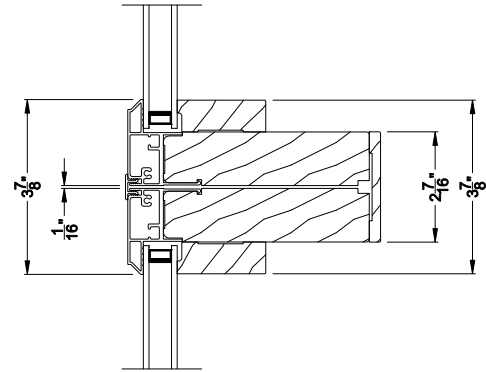

CONTEMPORARY DIRECT-SET
Vertical Mullion Section

Note: All dimensions are approximate. Weather Shield reserves the right to change specifications without notice.

Weather Shield®

Contemporary Collection™

Direct-Set Windows

CROSS SECTION DETAILS

CONTEMPORARY DIRECT-SET (8312)
Vertical Section - Flush Frame - 6-9/16" jamb

CONTEMPORARY DIRECT-SET
Horizontal Stack Section

CONTEMPORARY DIRECT-SET (8312)
Horizontal Section - Flush Frame - 6-9/16" jamb

CROSS SECTION DETAILS

CONTEMPORARY DIRECT-SET (8312)
Vertical Section - Flush Frame - 3-1/16" jamb

CONTEMPORARY DIRECT-SET
Horizontal Stack Section

CONTEMPORARY DIRECT-SET (8312)
Horizontal Section - Flush Frame - 3-1/16" jamb