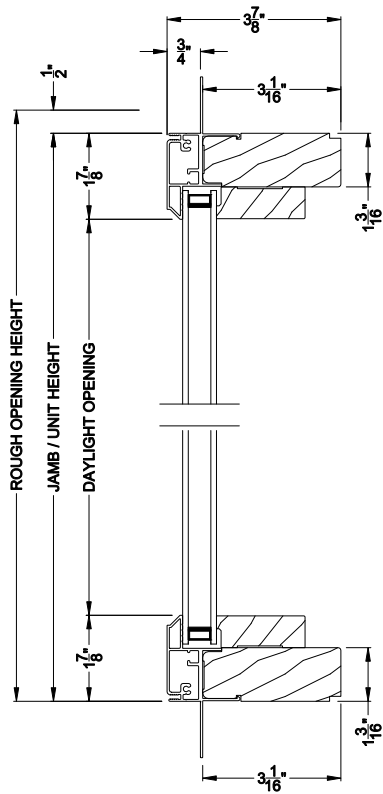

CROSS SECTION DETAILS

CONTEMPORARY DIRECT-SET (8312)
Vertical Section - Flush Frame - 6-9/16" jamb

CONTEMPORARY DIRECT-SET
Horizontal Stack Section

CONTEMPORARY DIRECT-SET (8312)
Horizontal Section - Flush Frame - 6-9/16" jamb

CONTEMPORARY DIRECT-SET
Vertical Mullion Section

Note: All dimensions are approximate. Weather Shield reserves the right to change specifications without notice.

Weather Shield®

Contemporary Collection™

Direct-Set Windows

CROSS SECTION DETAILS

CONTEMPORARY DIRECT-SET (8312)
Vertical Section - Flush Frame - 3-1/16" jamb

CONTEMPORARY DIRECT-SET
Horizontal Stack Section

CONTEMPORARY DIRECT-SET (8312)
Horizontal Section - Flush Frame - 3-1/16" jamb

CONTEMPORARY DIRECT-SET
Vertical Mullion Section

Note: All dimensions are approximate. Weather Shield reserves the right to change specifications without notice.