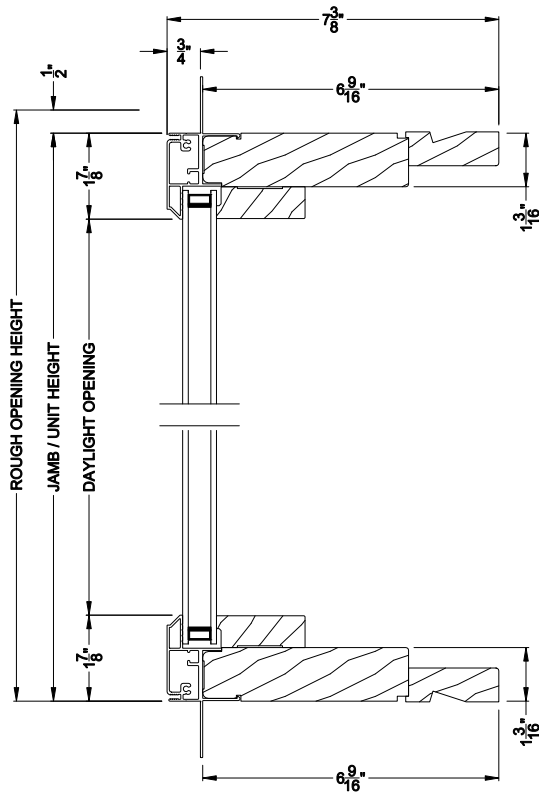

CONTEMPORARY DIRECT-SET
Vertical Mullion Section

Note: All dimensions are approximate. Weather Shield reserves the right to change specifications without notice.

Weather Shield®

Contemporary Collection™

Direct-Set Windows

CROSS SECTION DETAILS

CONTEMPORARY DIRECT-SET (8312)
Vertical Section - Flush Frame - 6-9/16" jamb

CONTEMPORARY DIRECT-SET
Horizontal Stack Section

CONTEMPORARY DIRECT-SET (8312)
Horizontal Section - Flush Frame - 6-9/16" jamb

CROSS SECTION DETAILS

CONTEMPORARY DIRECT-SET (8312)
Vertical Section - Flush Frame - 3-1/16" jamb

CONTEMPORARY DIRECT-SET
Horizontal Stack Section

CONTEMPORARY DIRECT-SET (8312)
Horizontal Section - Flush Frame - 3-1/16" jamb