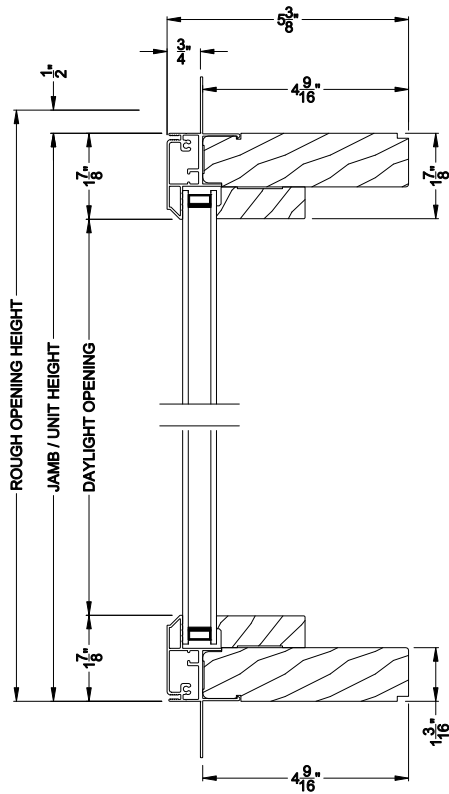

Weather Shield®

Contemporary Collection™

Direct-Set Windows

CROSS SECTION DETAILS

CONTEMPORARY DIRECT-SET (8312)
Vertical Section - Flush Frame

CONTEMPORARY DIRECT-SET
Horizontal Stack Section

CONTEMPORARY DIRECT-SET (8312)
Horizontal Section - Flush Frame

CONTEMPORARY DIRECT-SET
Vertical Mullion Section

Note: All dimensions are approximate. Weather Shield reserves the right to change specifications without notice.

Weather Shield®

Contemporary Collection™

Direct-Set Windows

CROSS SECTION DETAILS

CONTEMPORARY DIRECT-SET (8312)
Vertical Section - Flush Frame - 6-9/16" jamb

CONTEMPORARY DIRECT-SET
Horizontal Stack Section

CONTEMPORARY DIRECT-SET (8312)
Horizontal Section - Flush Frame - 6-9/16" jamb

CROSS SECTION DETAILS

CONTEMPORARY DIRECT-SET (8312)
Vertical Section - Flush Frame - 3-1/16" jamb

CONTEMPORARY DIRECT-SET
Horizontal Stack Section

CONTEMPORARY DIRECT-SET (8312)
Horizontal Section - Flush Frame - 3-1/16" jamb