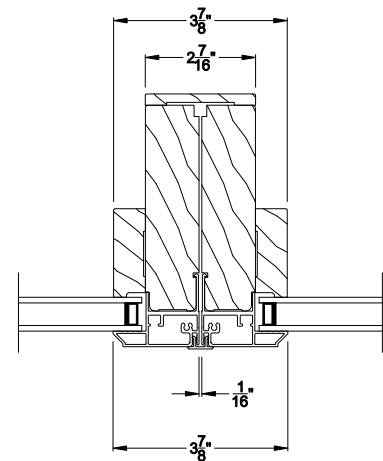

Weather Shield®

Contemporary Collection™

Direct-Set Windows

CROSS SECTION DETAILS

CONTEMPORARY DIRECT-SET (8312)
Vertical Section - Flush Frame

CONTEMPORARY DIRECT-SET
Horizontal Stack Section

CONTEMPORARY DIRECT-SET (8312)
Horizontal Section - Flush Frame

CONTEMPORARY DIRECT-SET
Vertical Mullion Section

Note: All dimensions are approximate. Weather Shield reserves the right to change specifications without notice.

Weather Shield®

Contemporary Collection™

Direct-Set Windows

CROSS SECTION DETAILS

CONTEMPORARY DIRECT-SET (8312)
Vertical Section - Flush Frame - 6-9/16" jamb

CONTEMPORARY DIRECT-SET
Horizontal Stack Section

CONTEMPORARY DIRECT-SET (8312)
Horizontal Section - Flush Frame - 6-9/16" jamb

CROSS SECTION DETAILS

CONTEMPORARY DIRECT-SET (8312)
Vertical Section - Flush Frame - 3-1/16" jamb

CONTEMPORARY DIRECT-SET
Horizontal Stack Section

CONTEMPORARY DIRECT-SET (8312)
Horizontal Section - Flush Frame - 3-1/16" jamb