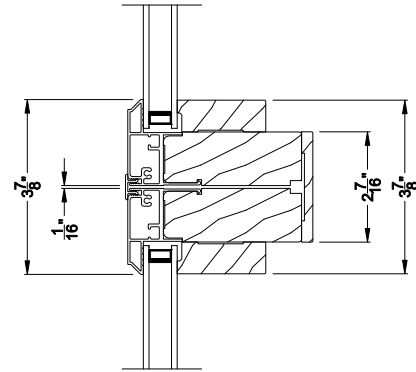

CROSS SECTION DETAILS

CONTEMPORARY DIRECT-SET (8312)
Vertical Section - Flush Frame - 6-9/16" jamb

CONTEMPORARY DIRECT-SET
Horizontal Stack Section

CONTEMPORARY DIRECT-SET (8312)
Horizontal Section - Flush Frame - 6-9/16" jamb

CONTEMPORARY DIRECT-SET
Vertical Mullion Section

Note: All dimensions are approximate. Weather Shield reserves the right to change specifications without notice.

Weather Shield®

Contemporary Collection™

Direct-Set Windows

CROSS SECTION DETAILS

CONTEMPORARY DIRECT-SET (8312)
Vertical Section - Flush Frame - 3-1/16" jamb

CONTEMPORARY DIRECT-SET
Horizontal Stack Section

CONTEMPORARY DIRECT-SET (8312)
Horizontal Section - Flush Frame - 3-1/16" jamb

CONTEMPORARY DIRECT-SET
Vertical Mullion Section

Note: All dimensions are approximate. Weather Shield reserves the right to change specifications without notice.