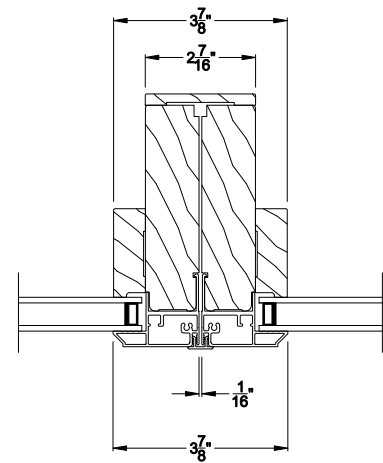

CROSS SECTION DETAILS

CONTEMPORARY DIRECT-SET (8312)
Vertical Section - Flush Frame - 6-9/16" jamb

CONTEMPORARY DIRECT-SET
Horizontal Stack Section

CONTEMPORARY DIRECT-SET (8312)
Horizontal Section - Flush Frame - 6-9/16" jamb

CROSS SECTION DETAILS

CONTEMPORARY DIRECT-SET (8312)
Vertical Section - Flush Frame - 3-1/16" jamb

CONTEMPORARY DIRECT-SET
Horizontal Stack Section

CONTEMPORARY DIRECT-SET (8312)
Horizontal Section - Flush Frame - 3-1/16" jamb