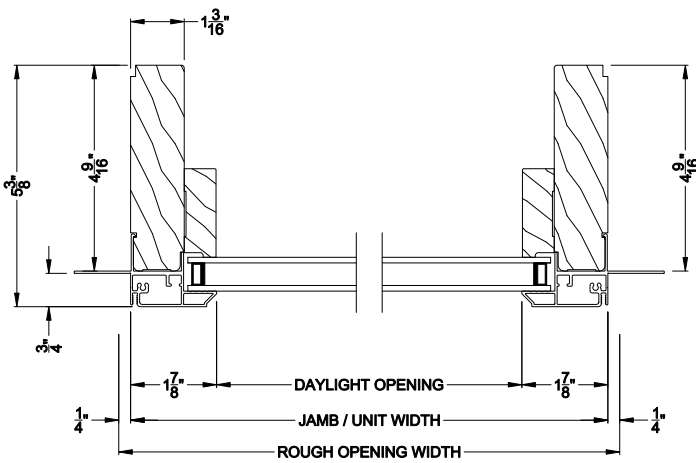

Weather Shield®

Contemporary Collection™

Direct-Set Windows

CROSS SECTION DETAILS

CONTEMPORARY DIRECT-SET (8312)
Vertical Section - Flush Frame

CONTEMPORARY DIRECT-SET
Horizontal Stack Section

CONTEMPORARY DIRECT-SET (8312)
Horizontal Section - Flush Frame

CONTEMPORARY DIRECT-SET
Vertical Mullion Section

Note: All dimensions are approximate. Weather Shield reserves the right to change specifications without notice.

Weather Shield®

Contemporary Collection™

Direct-Set Windows

CROSS SECTION DETAILS

CONTEMPORARY DIRECT-SET (8312)
Vertical Section - Flush Frame - 6-9/16" jamb

CONTEMPORARY DIRECT-SET
Horizontal Stack Section

CONTEMPORARY DIRECT-SET (8312)
Horizontal Section - Flush Frame - 6-9/16" jamb

CROSS SECTION DETAILS

CONTEMPORARY DIRECT-SET (8312)
Vertical Section - Flush Frame - 3-1/16" jamb

CONTEMPORARY DIRECT-SET
Horizontal Stack Section

CONTEMPORARY DIRECT-SET (8312)
Horizontal Section - Flush Frame - 3-1/16" jamb