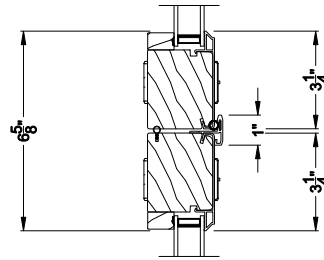

CONTEMPORARY 2-1/4" MULTI-SLIDE PATIO DOOR (8726)
Vertical Section - with T-track sill - 1 or Bi-parting 2 Panel Door

CONTEMPORARY 2-1/4" MULTI-SLIDE PATIO DOOR (8726)
Vertical Section - with Drainage T-track sill - 1 or Bi-parting 2 Panel Door

Weather Shield™

Contemporary Collection

2-1/4" Multi-Slide Doors

CROSS SECTION DETAILS