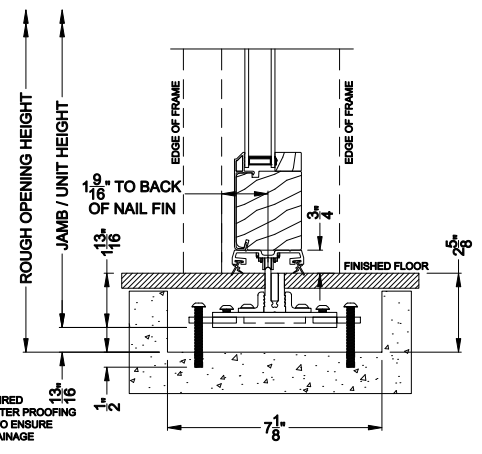

CONTEMPORARY 2-1/4" MULTI-SLIDE PATIO DOOR (8726)
Vertical Section - with T-track sill - 1 or Bi-parting 2 Panel Door

SILL PAN REQUIRED
CONSULT A WATER PROOFING
CONSULTANT TO ENSURE
ADEQUATE DRAINAGE