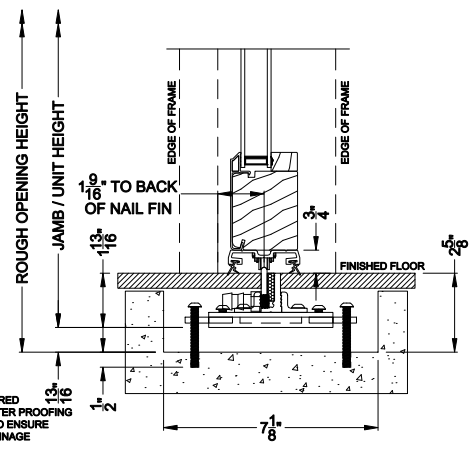

SILL PAN REQUIRED
CONSULT A WATER PROOFING
CONSULTANT TO ENSURE
ADEQUATE DRAINAGE

CONTEMPORARY 2-1/4" MULTI-SLIDE PATIO DOOR (8726)
Vertical Section - with Drainage T-track sill - 1 or Bi-parting 2 Panel Door

Note: All dimensions are approximate. Weather Shield reserves the right to change specifications without notice.