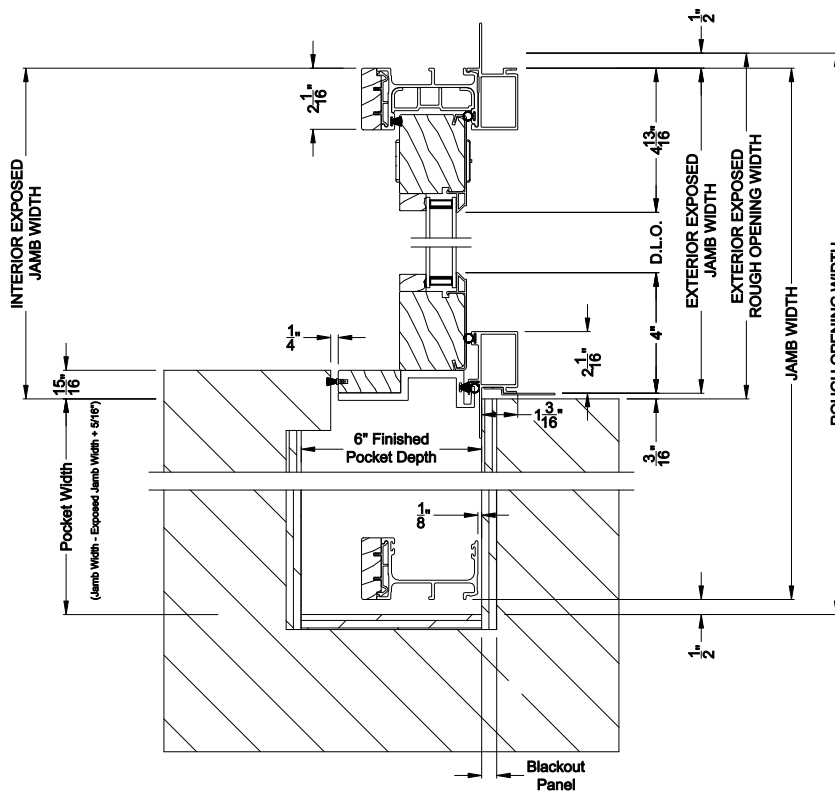

CONTEMPORARY 2-1/4" MULTI-SLIDE PATIO DOOR (8726)
Horizontal Section - Bi-parting stiles

Note: All dimensions are approximate. Weather Shield reserves the right to change specifications without notice.