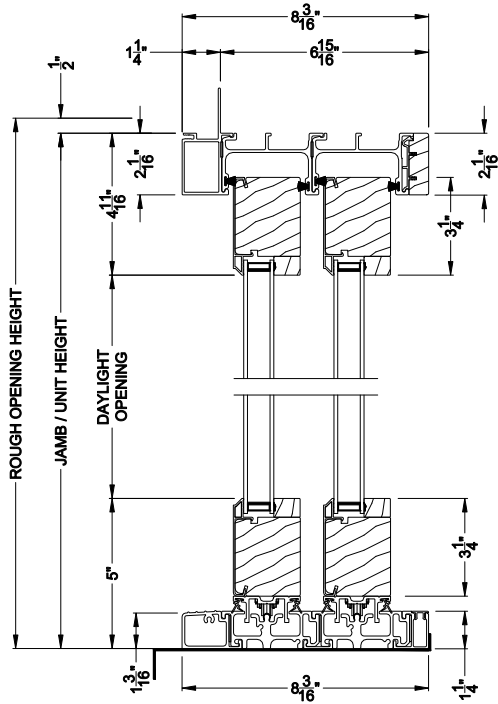

Weather Shield™

Contemporary Collection

2-1/4" Multi-Slide Doors

CROSS SECTION DETAILS

CONTEMPORARY 2-1/4" MULTI-SLIDE PATIO DOOR (8726)
Vertical Section - Standard Sill - 2 or Bi-parting 4 Panel Door

CONTEMPORARY 2-1/4" MULTI-SLIDE PATIO DOOR (8726)
Vertical Section - with Sill Riser - 2 or Bi-parting 4 Panel Door