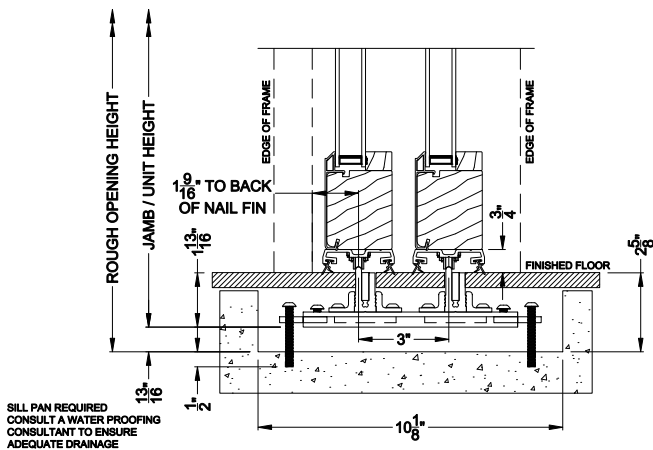

CONTEMPORARY 2-1/4" MULTI-SLIDE PATIO DOOR (8726)
Vertical Section - with T-track sill - 2 or Bi-parting 4 Panel Door

Note: All dimensions are approximate. Weather Shield reserves the right to change specifications without notice.