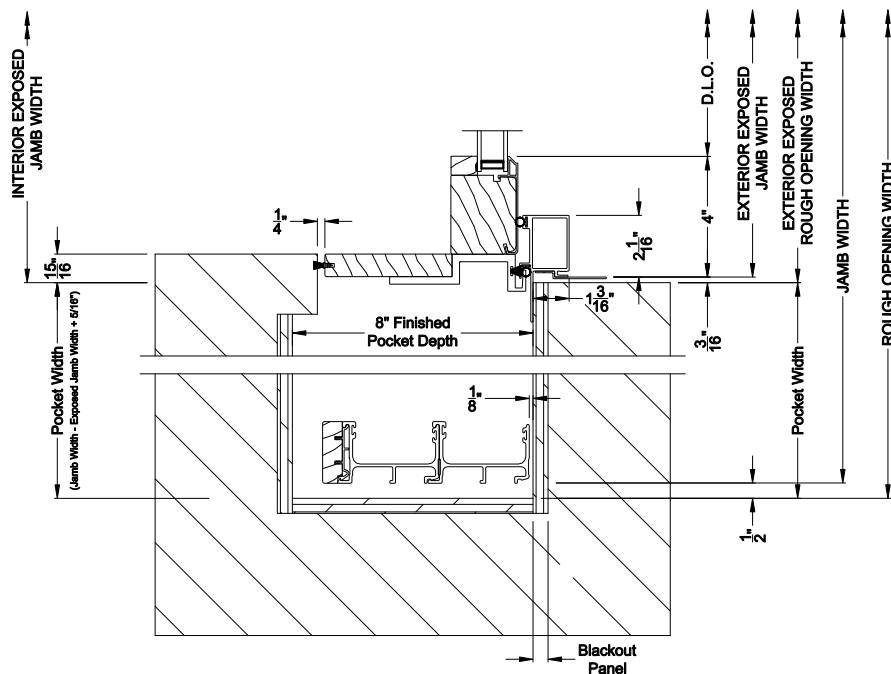

CONTEMPORARY 2-1/4" MULTI-SLIDE PATIO DOOR (8726)
Horizontal Section - 2 Panel Door

CONTEMPORARY 2-1/4" MULTI-SLIDE PATIO DOOR (8726)
Horizontal Pocket Section - 2 or Bi-parting 4 Panel Door

Note: All dimensions are approximate. Weather Shield reserves the right to change specifications without notice.