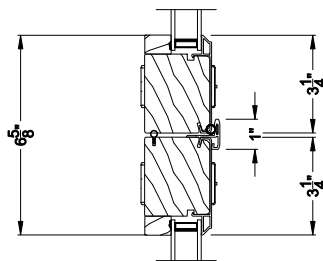

Weather Shield™

Contemporary Collection

2-1/4" Multi-Slide Doors

CROSS SECTION DETAILS