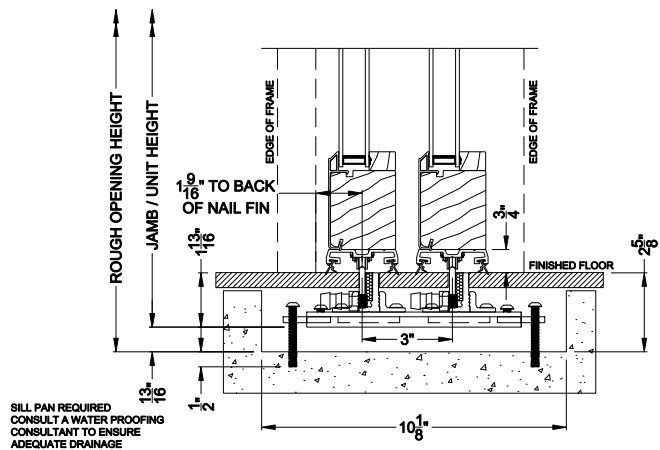

CONTEMPORARY 2-1/4" MULTI-SLIDE PATIO DOOR (8726)
Horizontal Section - 2 Panel Door

CONTEMPORARY 2-1/4" MULTI-SLIDE PATIO DOOR (8726)
Vertical Section - with Drainage T-track sill - 2 or Bi-parting 4 Panel Door

Note: All dimensions are approximate. Weather Shield reserves the right to change specifications without notice.