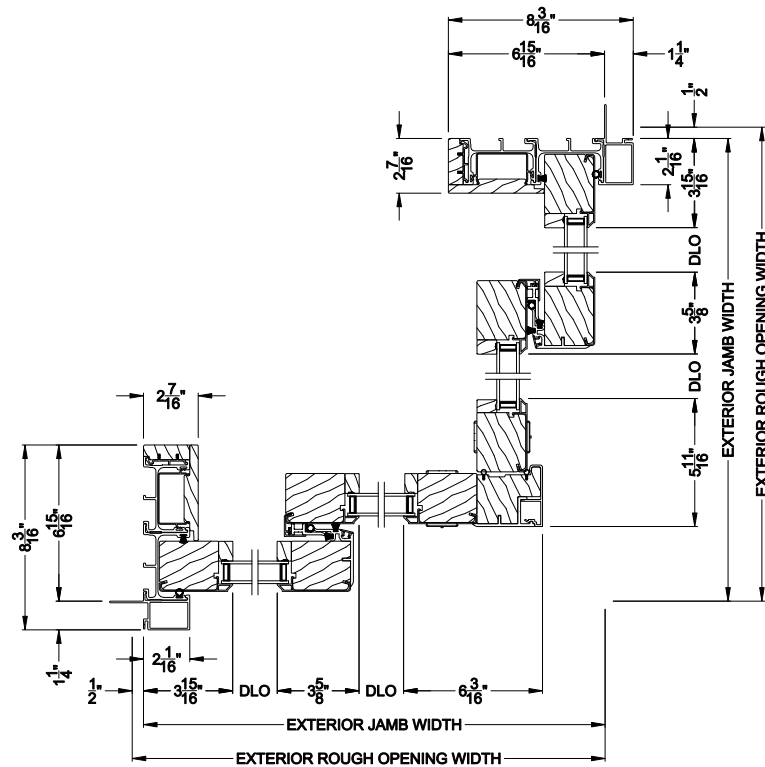

CONTEMPORARY 2-1/4" MULTI-SLIDE PATIO DOOR (8726)
Horizontal Section - 2L2R Panel Inside Corner Door

CONTEMPORARY 2-1/4" MULTI-SLIDE PATIO DOOR (8726)
Horizontal Section - 2L2R Panel Outside Corner Door

Note: All dimensions are approximate. Weather Shield reserves the right to change specifications without notice.