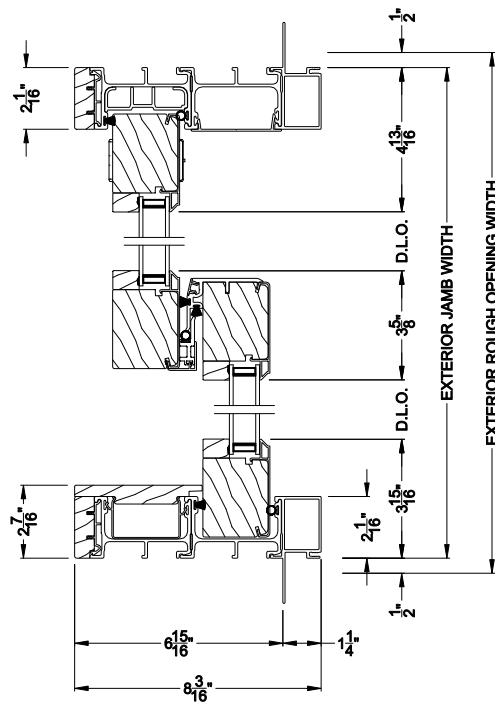

CONTEMPORARY 2-1/4" MULTI-SLIDE PATIO DOOR (8726)
Vertical Section - with T-track sill - 2 or Bi-parting 4 Panel Door

CONTEMPORARY 2-1/4" MULTI-SLIDE PATIO DOOR (8726)
Vertical Section - with Drainage T-track sill - 2 or Bi-parting 4 Panel Door

CONTEMPORARY 2-1/4" MULTI-SLIDE PATIO DOOR (8726)
Horizontal Section - Bi-parting stiles

Weather Shield™

Contemporary Collection

2-1/4" Multi-Slide Doors

CROSS SECTION DETAILS

Note: All dimensions are approximate. Weather Shield reserves the right to change specifications without notice.