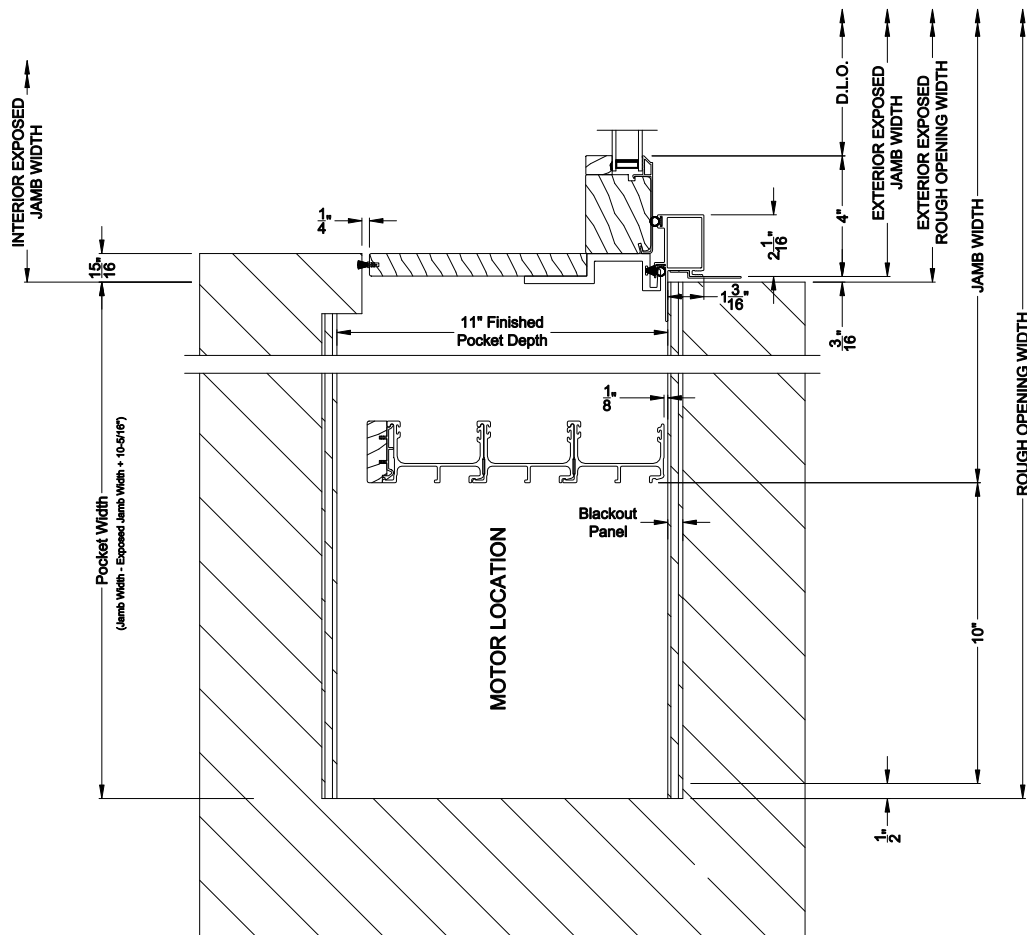

Note: All dimensions are approximate. Weather Shield reserves the right to change specifications without notice.

Weather Shield™

Contemporary Collection

2-1/4" Multi-Slide Doors

CROSS SECTION DETAILS

CONTEMPORARY 2-1/4" MULTI-SLIDE PATIO DOOR (8726)
Horizontal Section - Bi-parting stiles

CONTEMPORARY 2-1/4" MULTI-SLIDE PATIO DOOR (8726)
Horizontal Pocket Section - 3 or Bi-parting 6 Panel Door

Note: All dimensions are approximate. Weather Shield reserves the right to change specifications without notice.

Weather Shield™

Contemporary Collection

2-1/4" Multi-Slide Doors

CROSS SECTION DETAILS

CONTEMPORARY 2-1/4" MULTI-SLIDE PATIO DOOR (8726)
 Horizontal Motorized Pocket Section - 3 or Bi-parting 6 Panel Door

Note: All dimensions are approximate. Weather Shield reserves the right to change specifications without notice.

CONTEMPORARY 2-1/4" MULTI-SLIDE PATIO DOOR (8726)
 Horizontal Section - 3L3R Panel Inside Corner Door