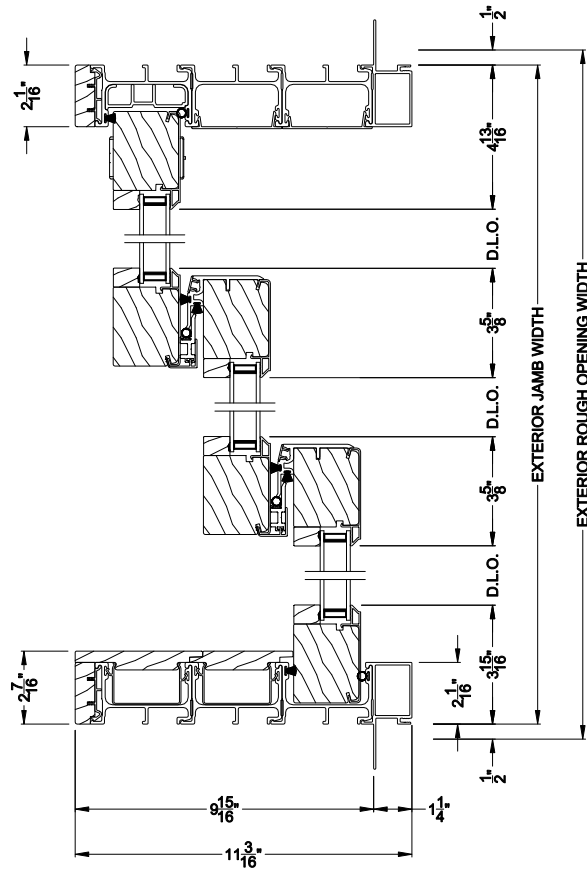

Weather Shield™

Contemporary Collection

2-1/4" Multi-Slide Doors

CROSS SECTION DETAILS

CONTEMPORARY 2-1/4" MULTI-SLIDE PATIO DOOR (8726)
Vertical Section - with Sill Riser - 3 or Bi-parting 6 Panel Door

CONTEMPORARY 2-1/4" MULTI-SLIDE PATIO DOOR (8726)
Vertical Section - Standard Sill - 3 or Bi-parting 6 Panel Door

CONTEMPORARY 2-1/4" MULTI-SLIDE PATIO DOOR (8726)
Vertical Section - with T-track sill - 3 or Bi-parting 6 Panel Door

CONTEMPORARY 2-1/4" MULTI-SLIDE PATIO DOOR (8726)
Vertical Section - with Drainage T-track sill - 3 or Bi-parting 6 Panel Door

Note: All dimensions are approximate. Weather Shield reserves the right to change specifications without notice.

Weather Shield™

Contemporary Collection

2-1/4" Multi-Slide Doors

CROSS SECTION DETAILS

CONTEMPORARY 2-1/4" MULTI-SLIDE PATIO DOOR (8726)
 Horizontal Section - 3 Panel Door

Note: All dimensions are approximate. Weather Shield reserves the right to change specifications without notice.

Weather Shield™

Contemporary Collection

2-1/4" Multi-Slide Doors

CROSS SECTION DETAILS

CONTEMPORARY 2-1/4" MULTI-SLIDE PATIO DOOR (8726)
Horizontal Section - Bi-parting stiles