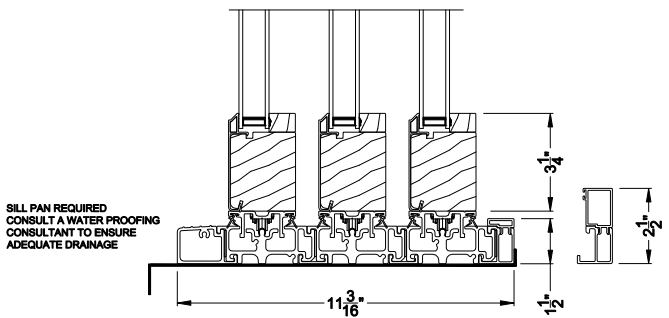

Weather Shield™

Contemporary Collection

2-1/4" Multi-Slide Doors

CROSS SECTION DETAILS

CONTEMPORARY 2-1/4" MULTI-SLIDE PATIO DOOR (8726)
Vertical Section - with Sill Riser - 3 or Bi-parting 6 Panel Door

CONTEMPORARY 2-1/4" MULTI-SLIDE PATIO DOOR (8726)
Vertical Section - Standard Sill - 3 or Bi-parting 6 Panel Door

Note: All dimensions are approximate. Weather Shield reserves the right to change specifications without notice.

Weather Shield™

Contemporary Collection

2-1/4" Multi-Slide Doors

CROSS SECTION DETAILS

CONTEMPORARY 2-1/4" MULTI-SLIDE PATIO DOOR (8726)
 Horizontal Section - 3 Panel Door