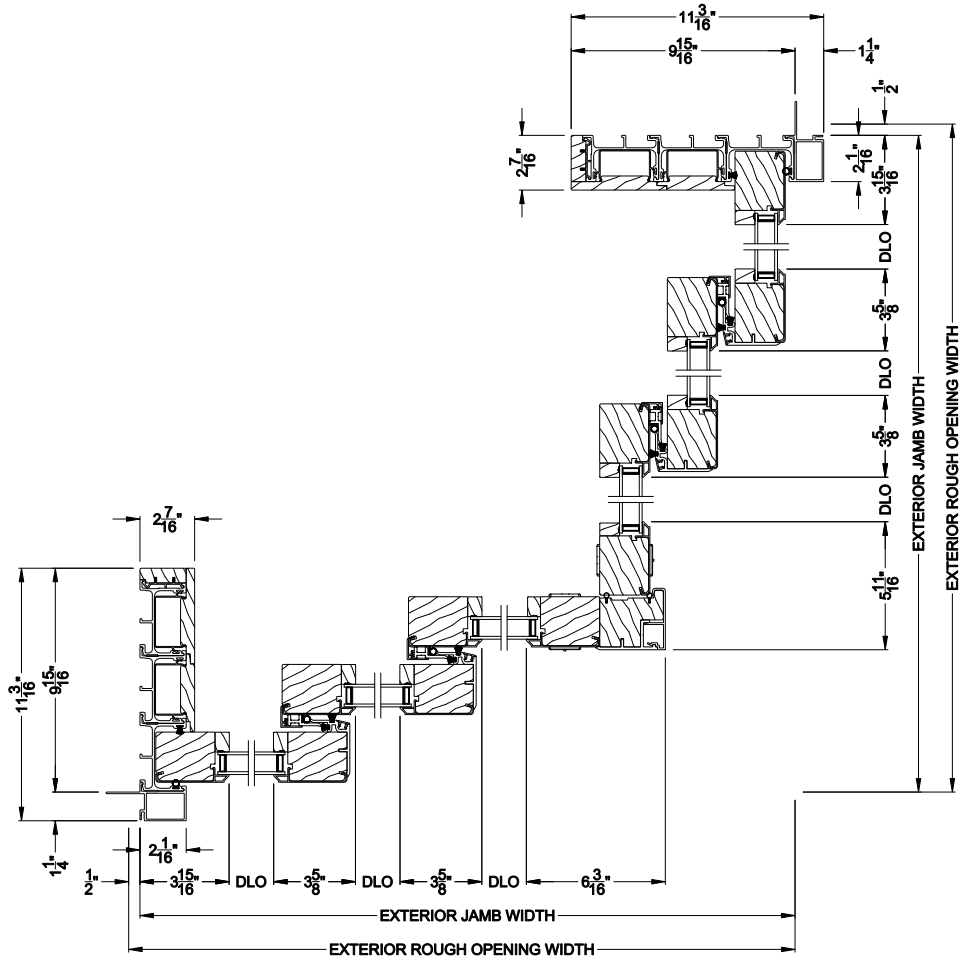

CONTEMPORARY 2-1/4" MULTI-SLIDE PATIO DOOR (8726)
Horizontal Section - 3L3R Panel Inside Corner Door

CONTEMPORARY 2-1/4" MULTI-SLIDE PATIO DOOR (8726)
Horizontal Section - 3L3R Panel Outside Corner Door

Note: All dimensions are approximate. Weather Shield reserves the right to change specifications without notice.