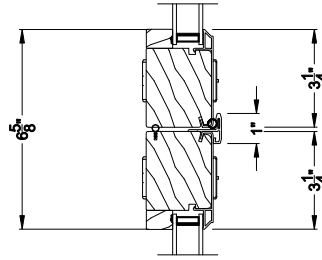

Note: All dimensions are approximate. Weather Shield reserves the right to change specifications without notice.

Weather Shield™

Contemporary Collection

2-1/4" Multi-Slide Doors

CROSS SECTION DETAILS

CONTEMPORARY 2-1/4" MULTI-SLIDE PATIO DOOR (8726)
 Horizontal Section - 3 Panel Door

Note: All dimensions are approximate. Weather Shield reserves the right to change specifications without notice.

Weather Shield™

Contemporary Collection

2-1/4" Multi-Slide Doors

CROSS SECTION DETAILS

CONTEMPORARY 2-1/4" MULTI-SLIDE PATIO DOOR (8726)
Horizontal Section - Bi-parting stiles

CONTEMPORARY 2-1/4" MULTI-SLIDE PATIO DOOR (8726)
Horizontal Pocket Section - 3 or Bi-parting 6 Panel Door

Note: All dimensions are approximate. Weather Shield reserves the right to change specifications without notice.