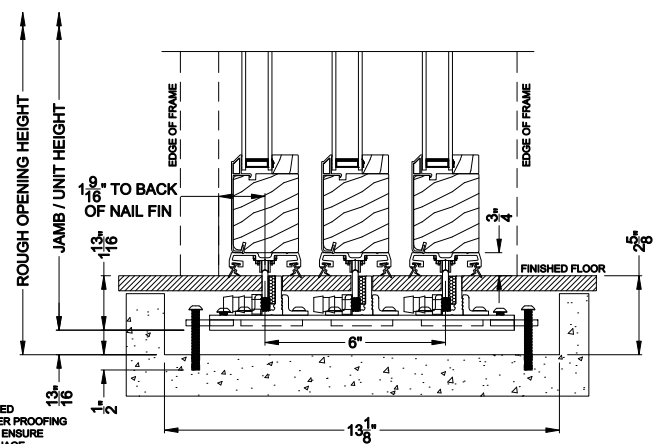

CONTEMPORARY 2-1/4" MULTI-SLIDE PATIO DOOR (8726)
Horizontal Section - 3 Panel Door

CONTEMPORARY 2-1/4" MULTI-SLIDE PATIO DOOR (8726)
Vertical Section - with Drainage T-track sill - 3 or Bi-parting 6 Panel Door

Note: All dimensions are approximate. Weather Shield reserves the right to change specifications without notice.