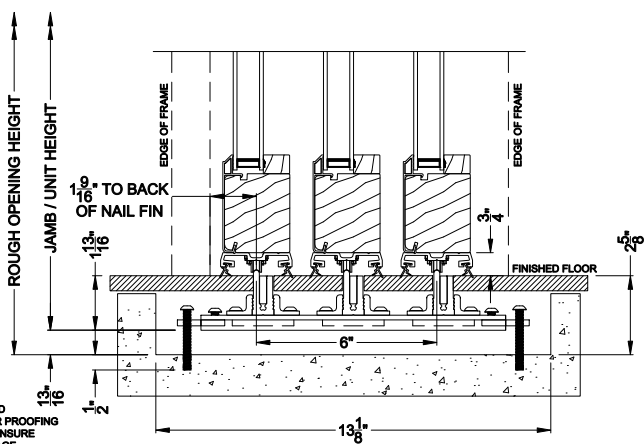

Weather Shield™

Contemporary Collection

2-1/4" Multi-Slide Doors

CROSS SECTION DETAILS

CONTEMPORARY 2-1/4" MULTI-SLIDE PATIO DOOR (8726)
Vertical Section - with Sill Riser - 3 or Bi-parting 6 Panel Door

CONTEMPORARY 2-1/4" MULTI-SLIDE PATIO DOOR (8726)
Vertical Section - Standard Sill - 3 or Bi-parting 6 Panel Door

Note: All dimensions are approximate. Weather Shield reserves the right to change specifications without notice.

Weather Shield™

Contemporary Collection

2-1/4" Multi-Slide Doors

CROSS SECTION DETAILS

CONTEMPORARY 2-1/4" MULTI-SLIDE PATIO DOOR (8726)
 Horizontal Section - 3 Panel Door

Note: All dimensions are approximate. Weather Shield reserves the right to change specifications without notice.

Weather Shield™

Contemporary Collection

2-1/4" Multi-Slide Doors

CROSS SECTION DETAILS

CONTEMPORARY 2-1/4" MULTI-SLIDE PATIO DOOR (8726)
Horizontal Section - Bi-parting stiles