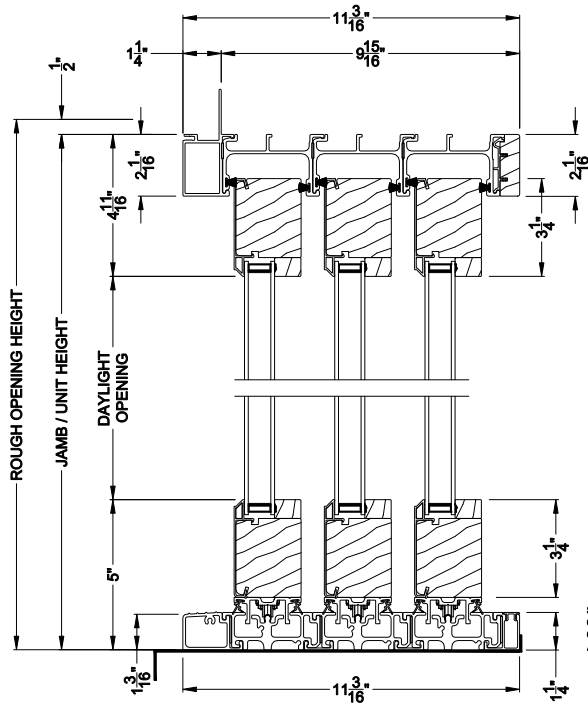

Weather Shield™

Contemporary Collection

2-1/4" Multi-Slide Doors

CROSS SECTION DETAILS

CONTEMPORARY 2-1/4" MULTI-SLIDE PATIO DOOR (8726)
Vertical Section - with Sill Riser - 3 or Bi-parting 6 Panel Door

CONTEMPORARY 2-1/4" MULTI-SLIDE PATIO DOOR (8726)
Vertical Section - Standard Sill - 3 or Bi-parting 6 Panel Door

Note: All dimensions are approximate. Weather Shield reserves the right to change specifications without notice.

Weather Shield™

Contemporary Collection

2-1/4" Multi-Slide Doors

CROSS SECTION DETAILS

CONTEMPORARY 2-1/4" MULTI-SLIDE PATIO DOOR (8726)
 Horizontal Section - 3 Panel Door