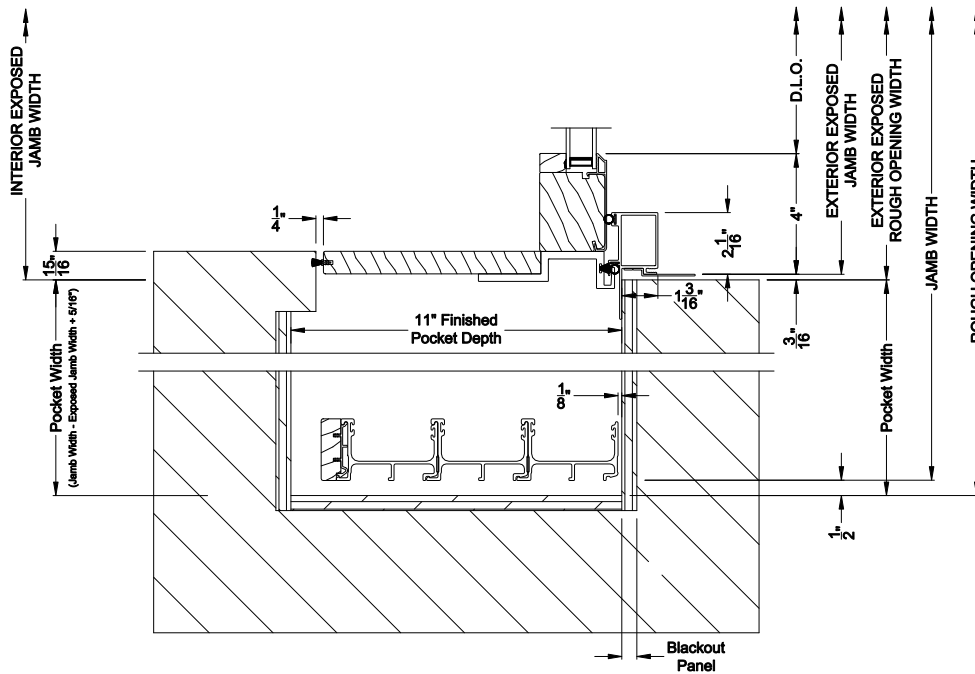

Note: All dimensions are approximate. Weather Shield reserves the right to change specifications without notice.

Weather Shield™

Contemporary Collection

2-1/4" Multi-Slide Doors

CROSS SECTION DETAILS

CONTEMPORARY 2-1/4" MULTI-SLIDE PATIO DOOR (8726)
 Horizontal Section - 3 Panel Door

Note: All dimensions are approximate. Weather Shield reserves the right to change specifications without notice.

Weather Shield™

Contemporary Collection

2-1/4" Multi-Slide Doors

CROSS SECTION DETAILS

CONTEMPORARY 2-1/4" MULTI-SLIDE PATIO DOOR (8726)
Horizontal Section - Bi-parting stiles

CONTEMPORARY 2-1/4" MULTI-SLIDE PATIO DOOR (8726)
Horizontal Pocket Section - 3 or Bi-parting 6 Panel Door

Note: All dimensions are approximate. Weather Shield reserves the right to change specifications without notice.