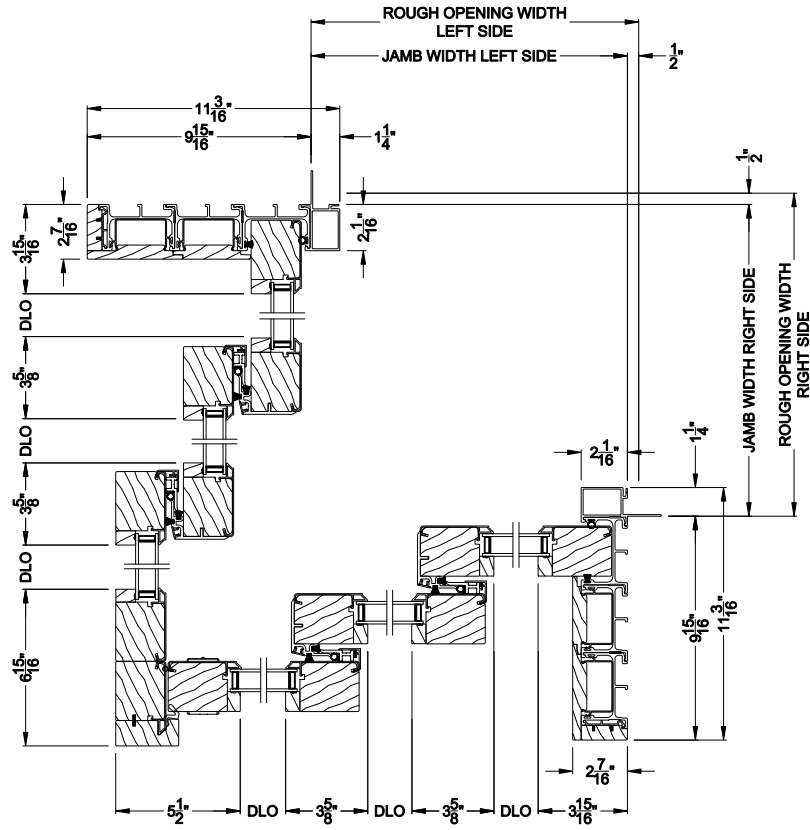

Weather Shield™

Contemporary Collection

2-1/4" Multi-Slide Doors

CROSS SECTION DETAILS

CONTEMPORARY 2-1/4" MULTI-SLIDE PATIO DOOR (8726)
 Horizontal Motorized Pocket Section - 3 or Bi-parting 6 Panel Door

Note: All dimensions are approximate. Weather Shield reserves the right to change specifications without notice.

CONTEMPORARY 2-1/4" MULTI-SLIDE PATIO DOOR (8726)
 Horizontal Section - 3L3R Panel Inside Corner Door