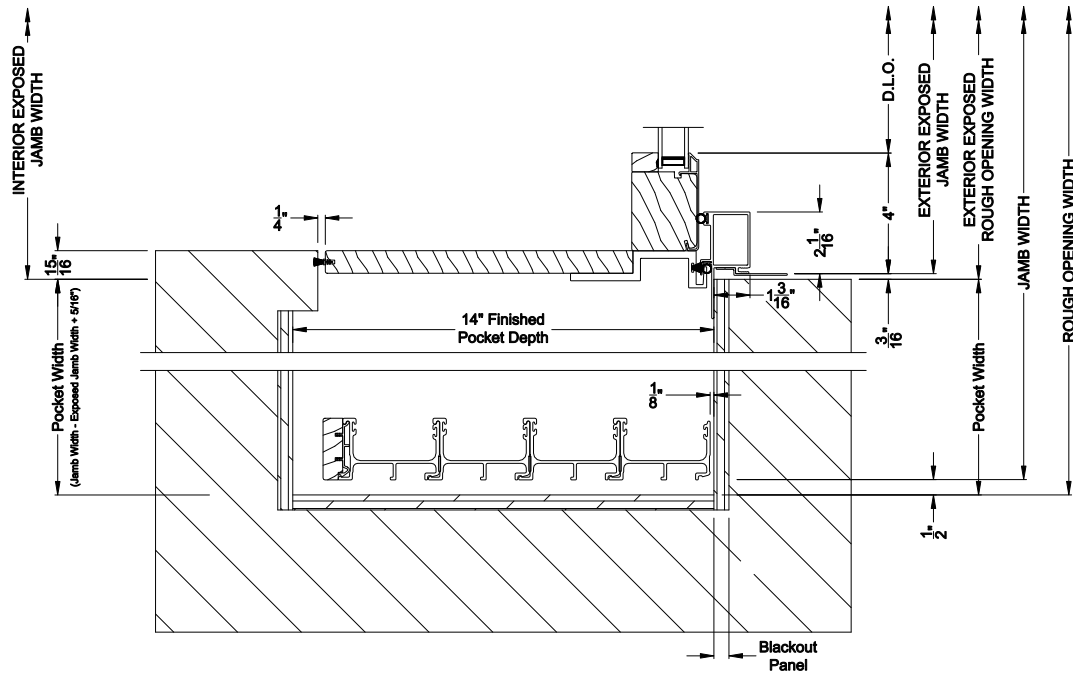

CONTEMPORARY 2-1/4" MULTI-SLIDE PATIO DOOR (8726)
Horizontal Section - 4 Panel Door

CONTEMPORARY 2-1/4" MULTI-SLIDE PATIO DOOR (8726)
Horizontal Pocket Section - 4 or Bi-parting 8 Panel Door

Note: All dimensions are approximate. Weather Shield reserves the right to change specifications without notice.