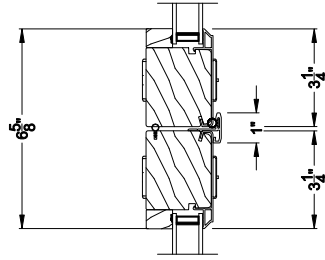

Weather Shield™

Contemporary Collection

2-1/4" Multi-Slide Doors

CROSS SECTION DETAILS

CONTEMPORARY 2-1/4" MULTI-SLIDE PATIO DOOR (8726)
Horizontal Section - Bi-parting stiles