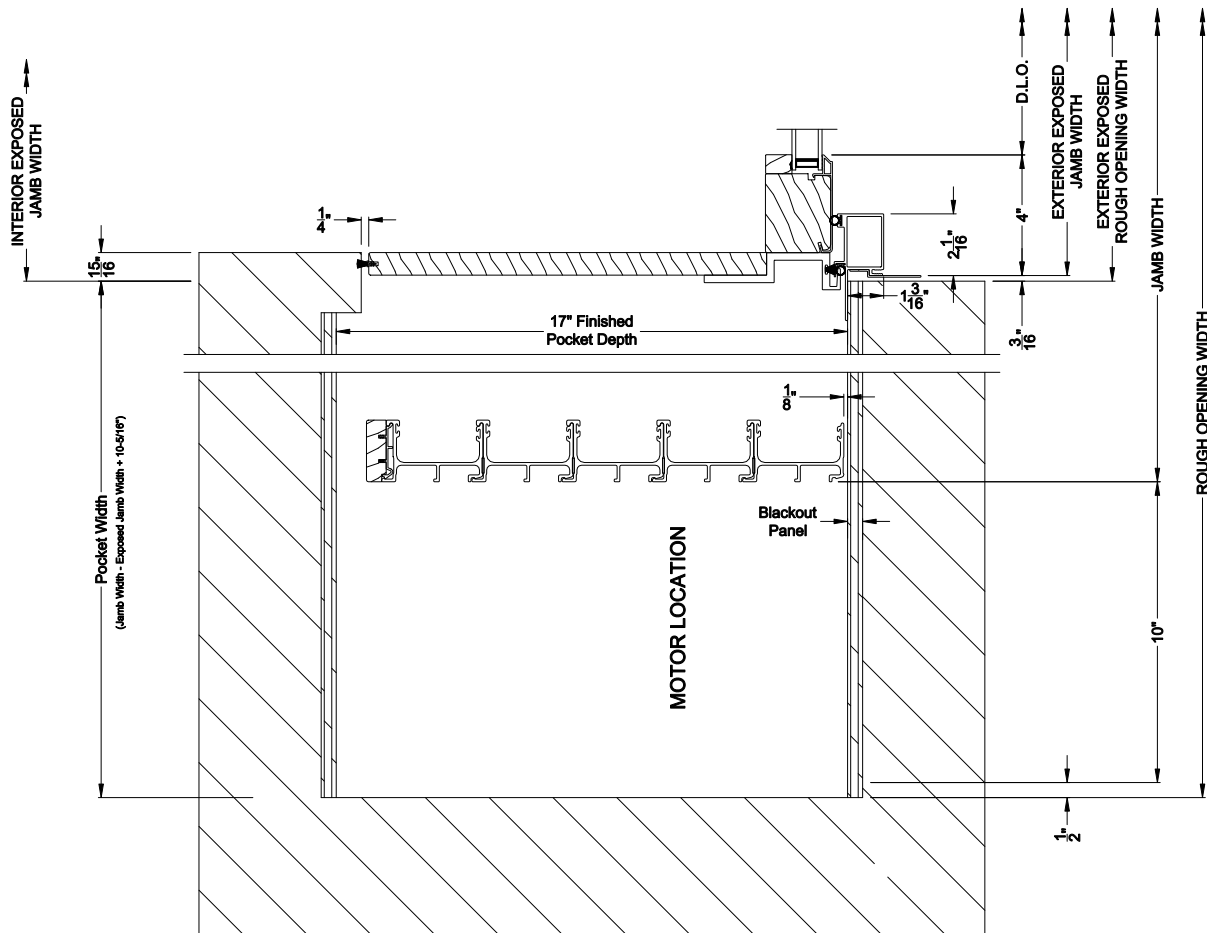

Weather Shield™

Contemporary Collection

2-1/4" Multi-Slide Doors

CROSS SECTION DETAILS

CONTEMPORARY 2-1/4" MULTI-SLIDE PATIO DOOR (8726)
 Horizontal Section - 5 Panel Door

Note: All dimensions are approximate. Weather Shield reserves the right to change specifications without notice.

Weather Shield™

Contemporary Collection

2-1/4" Multi-Slide Doors

CROSS SECTION DETAILS

CONTEMPORARY 2-1/4" MULTI-SLIDE PATIO DOOR (8726)
Horizontal Section - Bi-parting stiles

CONTEMPORARY 2-1/4" MULTI-SLIDE PATIO DOOR (8726)
Horizontal Pocket Section - 5 or Bi-parting 10 Panel Door

Note: All dimensions are approximate. Weather Shield reserves the right to change specifications without notice.

Weather Shield™

Contemporary Collection

2-1/4" Multi-Slide Doors

CROSS SECTION DETAILS

CONTEMPORARY 2-1/4" MULTI-SLIDE PATIO DOOR (8726)
 Horizontal Motorized Pocket Section - 5 or Bi-parting 10 Panel Door

Note: All dimensions are approximate. Weather Shield reserves the right to change specifications without notice.