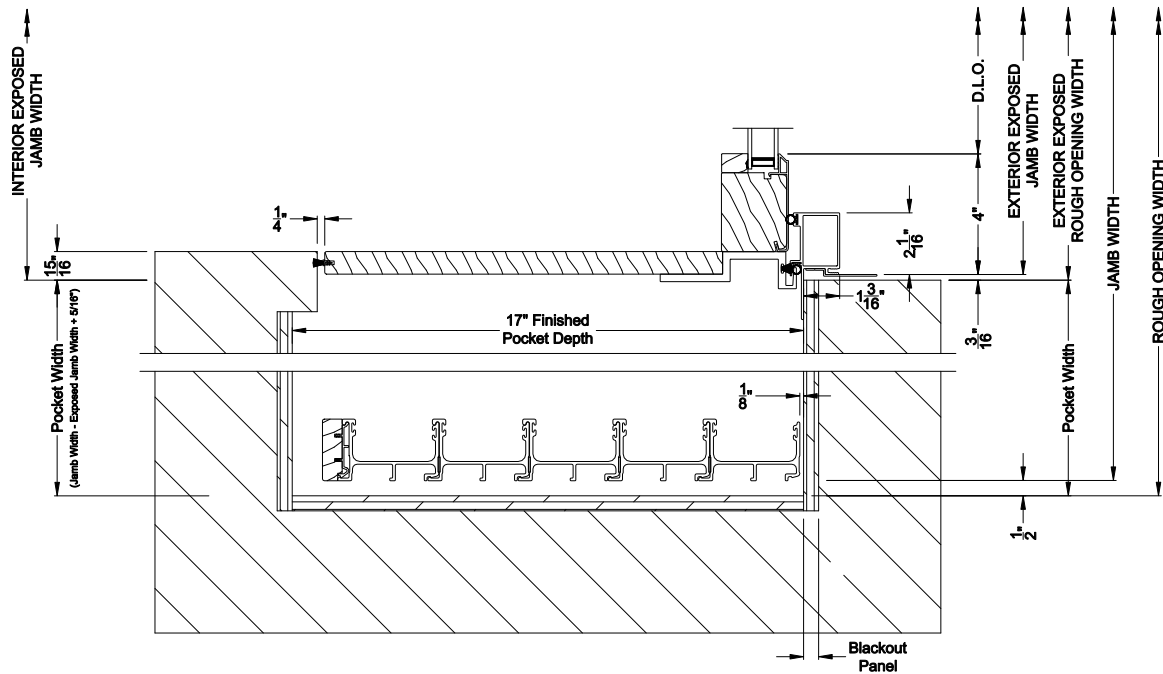

Weather Shield™

Contemporary Collection

2-1/4" Multi-Slide Doors

CROSS SECTION DETAILS

CONTEMPORARY 2-1/4" MULTI-SLIDE PATIO DOOR (8726)
 Horizontal Section - 5 Panel Door

Note: All dimensions are approximate. Weather Shield reserves the right to change specifications without notice.

Weather Shield™

Contemporary Collection

2-1/4" Multi-Slide Doors

CROSS SECTION DETAILS

CONTEMPORARY 2-1/4" MULTI-SLIDE PATIO DOOR (8726)
Horizontal Section - Bi-parting stiles

CONTEMPORARY 2-1/4" MULTI-SLIDE PATIO DOOR (8726)
Horizontal Pocket Section - 5 or Bi-parting 10 Panel Door

Note: All dimensions are approximate. Weather Shield reserves the right to change specifications without notice.

Weather Shield™

Contemporary Collection

2-1/4" Multi-Slide Doors

CROSS SECTION DETAILS

CONTEMPORARY 2-1/4" MULTI-SLIDE PATIO DOOR (8726)
 Horizontal Motorized Pocket Section - 5 or Bi-parting 10 Panel Door

Note: All dimensions are approximate. Weather Shield reserves the right to change specifications without notice.