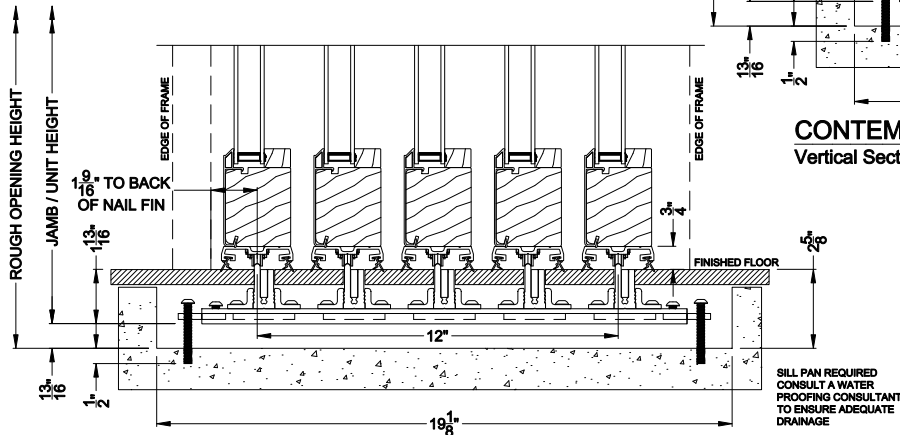

Weather Shield™ Contemporary Collection

2-1/4" Multi-Slide Doors CROSS SECTION DETAILS

CONTEMPORARY 2-1/4" MULTI-SLIDE PATIO DOOR (8726)
Vertical Section - with Sill Riser - 5 or Bi-parting 10 Panel Door

CONTEMPORARY 2-1/4" MULTI-SLIDE PATIO DOOR (8726)
Vertical Section - Standard Sill - 5 or Bi-parting 10 Panel Door

CONTEMPORARY 2-1/4" MULTI-SLIDE PATIO DOOR (8726)
Vertical Section - with Drainage T-track sill - 5 or Bi-parting 10 Panel Door

CONTEMPORARY 2-1/4" MULTI-SLIDE PATIO DOOR (8726)
Vertical Section - with T-track sill - 5 or Bi-parting 10 Panel Door

Note: All dimensions are approximate. Weather Shield reserves the right to change specifications without notice.

Weather Shield™

Contemporary Collection

2-1/4" Multi-Slide Doors

CROSS SECTION DETAILS

CONTEMPORARY 2-1/4" MULTI-SLIDE PATIO DOOR (8726)
 Horizontal Section - 5 Panel Door

Note: All dimensions are approximate. Weather Shield reserves the right to change specifications without notice.