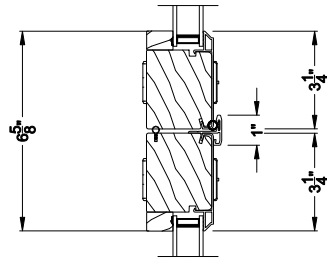

Weather Shield™

Contemporary Collection

2-1/4" Multi-Slide Doors

CROSS SECTION DETAILS

CONTEMPORARY 2-1/4" MULTI-SLIDE PATIO DOOR (8726)
 Horizontal Section - 5 Panel Door

Note: All dimensions are approximate. Weather Shield reserves the right to change specifications without notice.

Weather Shield™

Contemporary Collection

2-1/4" Multi-Slide Doors

CROSS SECTION DETAILS

CONTEMPORARY 2-1/4" MULTI-SLIDE PATIO DOOR (8726)
Horizontal Section - Bi-parting stiles

CONTEMPORARY 2-1/4" MULTI-SLIDE PATIO DOOR (8726)
Horizontal Pocket Section - 5 or Bi-parting 10 Panel Door

Note: All dimensions are approximate. Weather Shield reserves the right to change specifications without notice.

Weather Shield™

Contemporary Collection

2-1/4" Multi-Slide Doors

CROSS SECTION DETAILS

CONTEMPORARY 2-1/4" MULTI-SLIDE PATIO DOOR (8726)
 Horizontal Motorized Pocket Section - 5 or Bi-parting 10 Panel Door