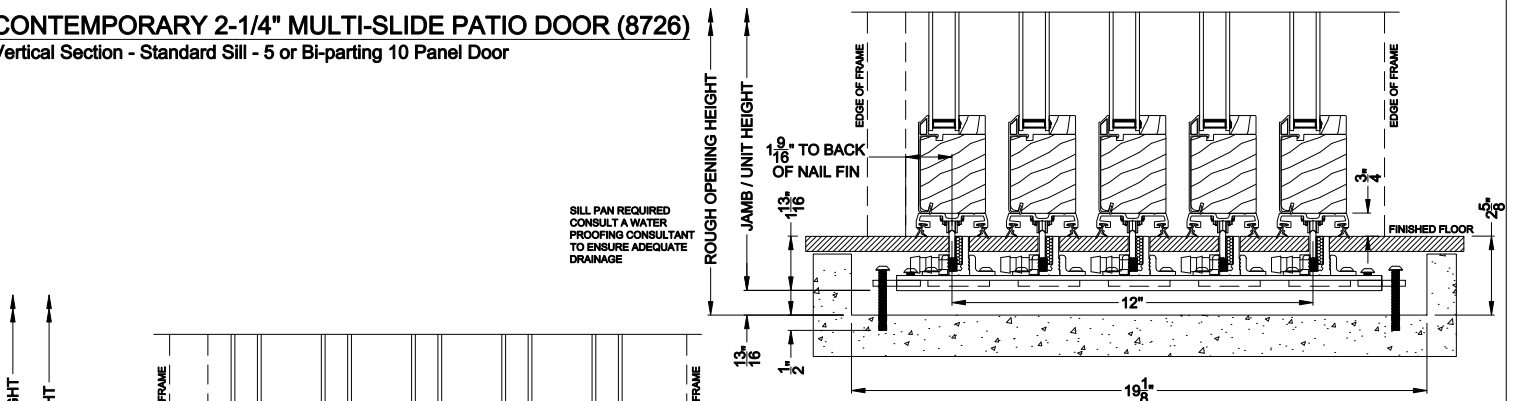

Weather Shield™ Contemporary Collection

2-1/4" Multi-Slide Doors CROSS SECTION DETAILS

CONTEMPORARY 2-1/4" MULTI-SLIDE PATIO DOOR (8726)
Vertical Section - with Sill Riser - 5 or Bi-parting 10 Panel Door

CONTEMPORARY 2-1/4" MULTI-SLIDE PATIO DOOR (8726)
Vertical Section - Standard Sill - 5 or Bi-parting 10 Panel Door

CONTEMPORARY 2-1/4" MULTI-SLIDE PATIO DOOR (8726)
Vertical Section - with Drainage T-track sill - 5 or Bi-parting 10 Panel Door

CONTEMPORARY 2-1/4" MULTI-SLIDE PATIO DOOR (8726)
Vertical Section - with T-track sill - 5 or Bi-parting 10 Panel Door

Note: All dimensions are approximate. Weather Shield reserves the right to change specifications without notice.

Weather Shield™

Contemporary Collection

2-1/4" Multi-Slide Doors

CROSS SECTION DETAILS

CONTEMPORARY 2-1/4" MULTI-SLIDE PATIO DOOR (8726)
 Horizontal Section - 5 Panel Door

Note: All dimensions are approximate. Weather Shield reserves the right to change specifications without notice.