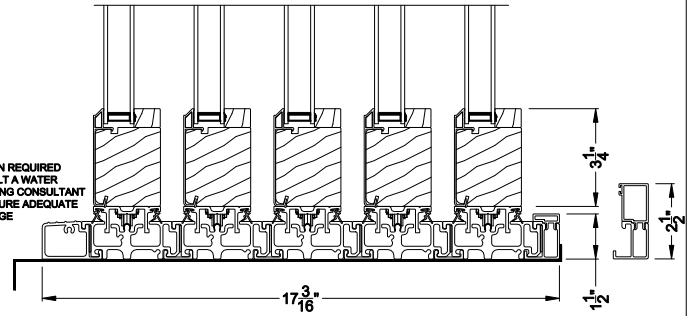

Weather Shield™ Contemporary Collection

2-1/4" Multi-Slide Doors CROSS SECTION DETAILS

CONTEMPORARY 2-1/4" MULTI-SLIDE PATIO DOOR (8726)
Vertical Section - with Sill Riser - 5 or Bi-parting 10 Panel Door

CONTEMPORARY 2-1/4" MULTI-SLIDE PATIO DOOR (8726)
Vertical Section - with T-track sill - 5 or Bi-parting 10 Panel Door

Note: All dimensions are approximate. Weather Shield reserves the right to change specifications without notice.

Weather Shield™

Contemporary Collection

2-1/4" Multi-Slide Doors

CROSS SECTION DETAILS

CONTEMPORARY 2-1/4" MULTI-SLIDE PATIO DOOR (8726)
 Horizontal Section - 5 Panel Door

Note: All dimensions are approximate. Weather Shield reserves the right to change specifications without notice.

Note: All dimensions are approximate. Weather Shield reserves the right to change specifications without notice.