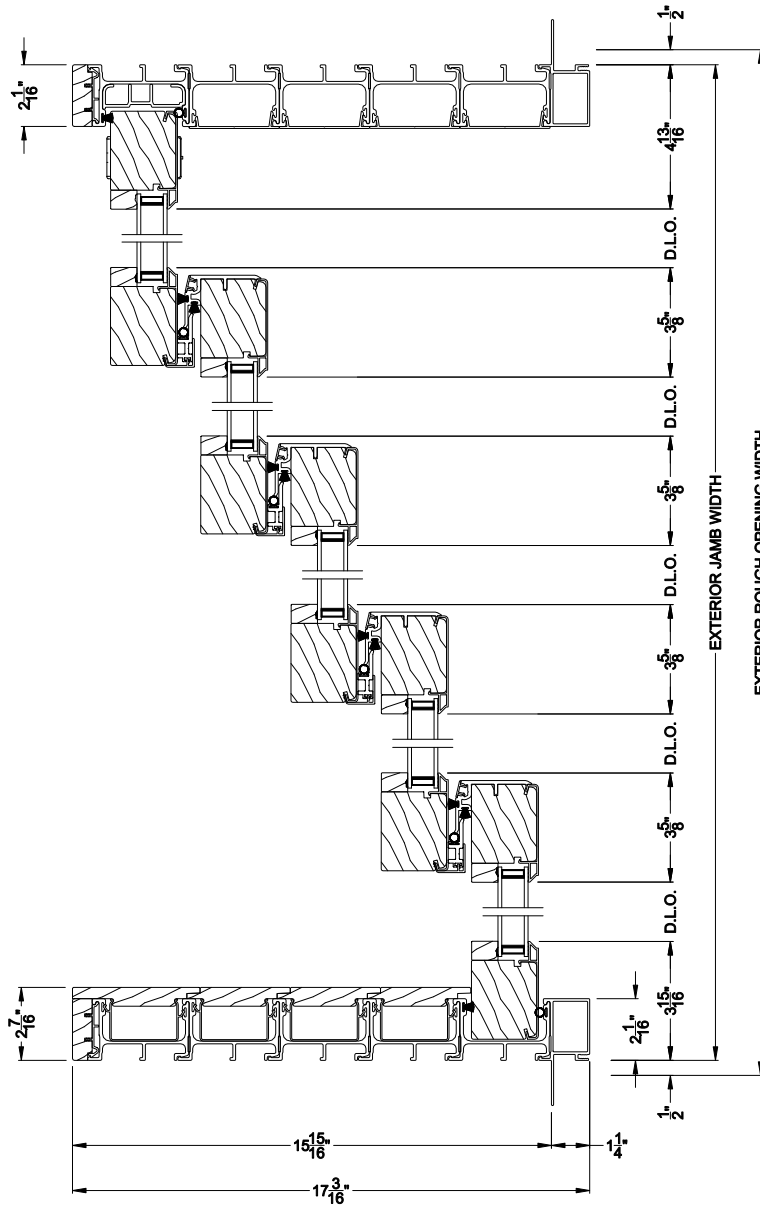

Weather Shield™ Contemporary Collection

2-1/4" Multi-Slide Doors CROSS SECTION DETAILS

CONTEMPORARY 2-1/4" MULTI-SLIDE PATIO DOOR (8726)
Vertical Section - with Sill Riser - 5 or Bi-parting 10 Panel Door

CONTEMPORARY 2-1/4" MULTI-SLIDE PATIO DOOR (8726)
Vertical Section - Standard Sill - 5 or Bi-parting 10 Panel Door

CONTEMPORARY 2-1/4" MULTI-SLIDE PATIO DOOR (8726)
Vertical Section - with Drainage T-track sill - 5 or Bi-parting 10 Panel Door

CONTEMPORARY 2-1/4" MULTI-SLIDE PATIO DOOR (8726)
Vertical Section - with T-track sill - 5 or Bi-parting 10 Panel Door

Note: All dimensions are approximate. Weather Shield reserves the right to change specifications without notice.

Weather Shield™

Contemporary Collection

2-1/4" Multi-Slide Doors

CROSS SECTION DETAILS

CONTEMPORARY 2-1/4" MULTI-SLIDE PATIO DOOR (8726)
 Horizontal Section - 5 Panel Door

Note: All dimensions are approximate. Weather Shield reserves the right to change specifications without notice.