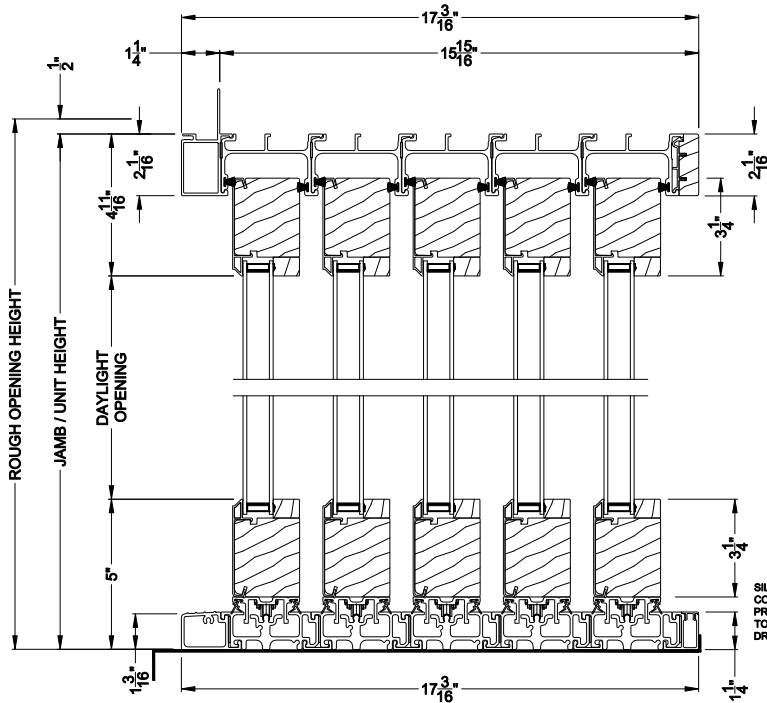

Weather Shield™ Contemporary Collection

2-1/4" Multi-Slide Doors CROSS SECTION DETAILS

CONTEMPORARY 2-1/4" MULTI-SLIDE PATIO DOOR (8726)
Vertical Section - with Sill Riser - 5 or Bi-parting 10 Panel Door

CONTEMPORARY 2-1/4" MULTI-SLIDE PATIO DOOR (8726)
Vertical Section - Standard Sill - 5 or Bi-parting 10 Panel Door

CONTEMPORARY 2-1/4" MULTI-SLIDE PATIO DOOR (8726)
Vertical Section - with Drainage T-track sill - 5 or Bi-parting 10 Panel Door

CONTEMPORARY 2-1/4" MULTI-SLIDE PATIO DOOR (8726)
Vertical Section - with T-track sill - 5 or Bi-parting 10 Panel Door

Note: All dimensions are approximate. Weather Shield reserves the right to change specifications without notice.

Weather Shield™

Contemporary Collection

2-1/4" Multi-Slide Doors

CROSS SECTION DETAILS

CONTEMPORARY 2-1/4" MULTI-SLIDE PATIO DOOR (8726)
 Horizontal Section - 5 Panel Door

Note: All dimensions are approximate. Weather Shield reserves the right to change specifications without notice.