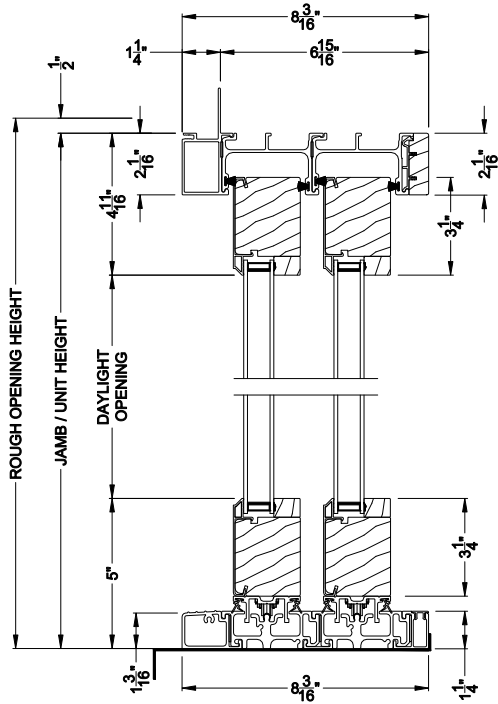

## CROSS SECTION DETAILS

**CONTEMPORARY 2-1/4" MULTI-SLIDE WINDOW (8726)**  
Vertical Section - Standard Sill - 2 or Bi-parting 4 Panel Window

**CONTEMPORARY 2-1/4" MULTI-SLIDE WINDOW (8726)**  
Vertical Section - with Sill Riser - 2 or Bi-parting 4 Panel Window