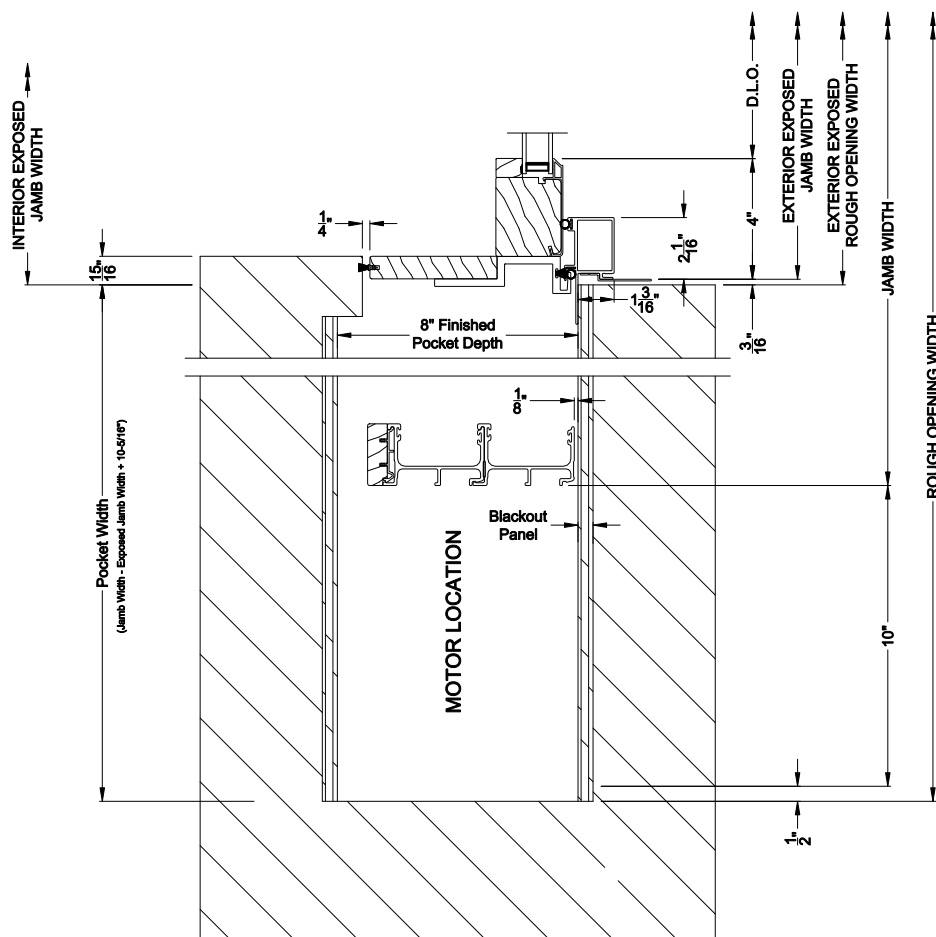

Weather Shield™

Contemporary Collection

2-1/4" Multi-Slide Windows

CROSS SECTION DETAILS

CONTEMPORARY 2-1/4" MULTI-SLIDE WINDOW (8726)
Horizontal Motorized Pocket Section - 2 or Bi-parting 4 Panel Window

Note: All dimensions are approximate. Weather Shield reserves the right to change specifications without notice.