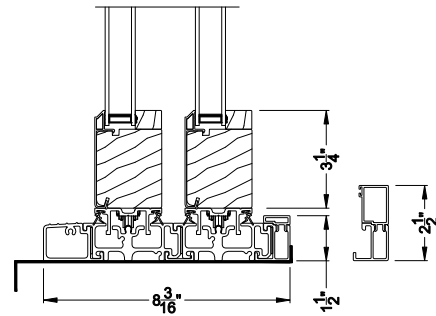

## CROSS SECTION DETAILS

**CONTEMPORARY 2-1/4" MULTI-SLIDE WINDOW (8726)**  
Vertical Section - Standard Sill - 2 or Bi-parting 4 Panel Window

**CONTEMPORARY 2-1/4" MULTI-SLIDE WINDOW (8726)**  
Vertical Section - with Sill Riser - 2 or Bi-parting 4 Panel Window