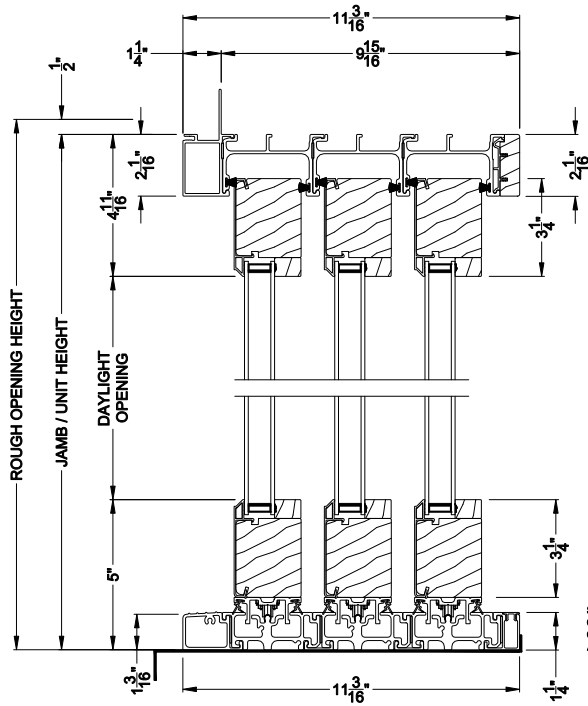

Weather Shield™

Contemporary Collection

2-1/4" Multi-Slide Windows

CROSS SECTION DETAILS

CONTEMPORARY 2-1/4" MULTI-SLIDE WINDOW (8726)
Vertical Section - with Sill Riser - 3 or Bi-parting 6 Panel Door

CONTEMPORARY 2-1/4" MULTI-SLIDE WINDOW (8726)
Vertical Section - Standard Sill - 3 or Bi-parting 6 Panel Door