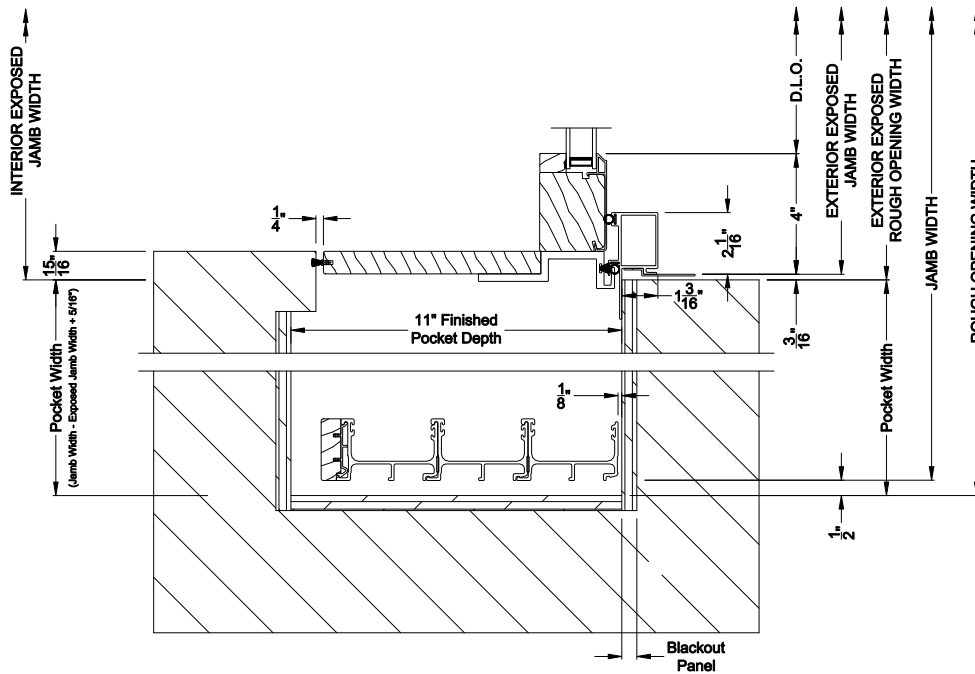

CONTEMPORARY 2-1/4" MULTI-SLIDE WINDOW (8726)
Horizontal Section - 3 Panel Window

CONTEMPORARY 2-1/4" MULTI-SLIDE WINDOW (8726)
Horizontal Pocket Section - 3 or Bi-parting 6 Panel Window

Note: All dimensions are approximate. Weather Shield reserves the right to change specifications without notice.