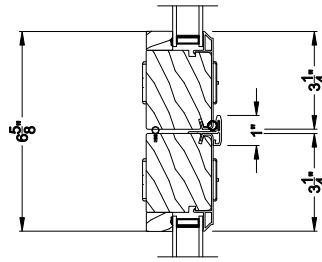

Weather Shield™

Contemporary Collection

2-1/4" Multi-Slide Windows

CROSS SECTION DETAILS

CONTEMPORARY 2-1/4" MULTI-SLIDE WINDOW (8726)
Horizontal Section - Bi-parting stiles