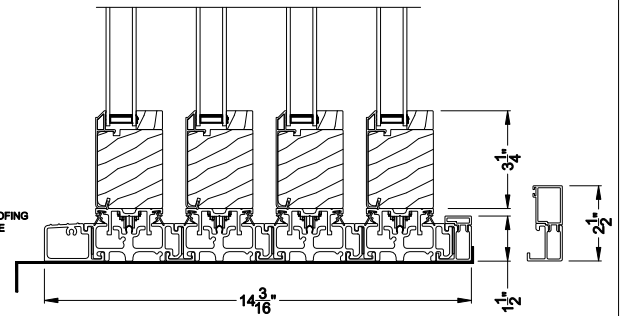

Weather Shield™ Contemporary Collection

2-1/4" Multi-Slide Windows CROSS SECTION DETAILS

CONTEMPORARY 2-1/4" MULTI-SLIDE WINDOW (8726)
Vertical Section - with Sill Riser - 4 or Bi-parting 8 Panel Door

CONTEMPORARY 2-1/4" MULTI-SLIDE WINDOW (8726)
Vertical Section - Standard Sill - 4 or Bi-parting 8 Panel Door

CONTEMPORARY 2-1/4" MULTI-SLIDE WINDOW (8726)
Vertical Section - with Drainage T-track sill - 4 or Bi-parting 8 Panel Door

CONTEMPORARY 2-1/4" MULTI-SLIDE WINDOW (8726)
Vertical Section - with T-track sill - 4 or Bi-parting 8 Panel Door

Note: All dimensions are approximate. Weather Shield reserves the right to change specifications without notice.

Weather Shield™

Contemporary Collection

2-1/4" Multi-Slide Windows

CROSS SECTION DETAILS

CONTEMPORARY 2-1/4" MULTI-SLIDE WINDOW (8726)
Horizontal Section - Bi-parting stiles

CONTEMPORARY 2-1/4" MULTI-SLIDE WINDOW (8726)
Horizontal Pocket Section - 4 or Bi-parting 8 Panel Window

Note: All dimensions are approximate. Weather Shield reserves the right to change specifications without notice.