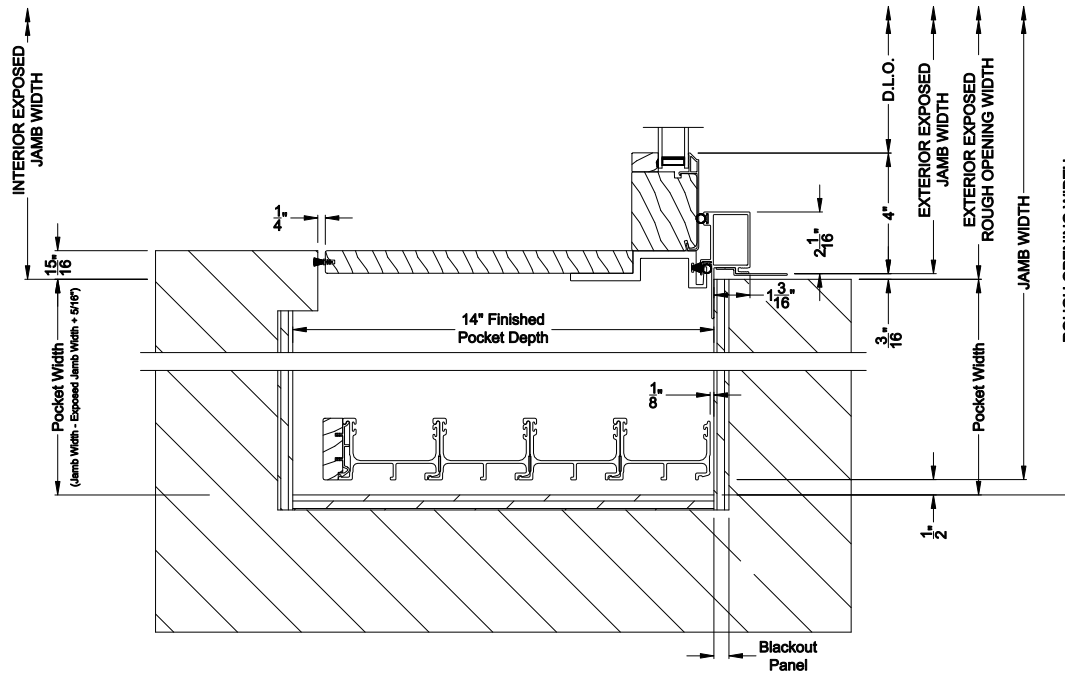

Weather Shield™ Contemporary Collection

2-1/4" Multi-Slide Windows CROSS SECTION DETAILS

CONTEMPORARY 2-1/4" MULTI-SLIDE WINDOW (8726)
Vertical Section - with Sill Riser - 4 or Bi-parting 8 Panel Door

CONTEMPORARY 2-1/4" MULTI-SLIDE WINDOW (8726)
Vertical Section - Standard Sill - 4 or Bi-parting 8 Panel Door

CONTEMPORARY 2-1/4" MULTI-SLIDE WINDOW (8726)
Vertical Section - with Drainage T-track sill - 4 or Bi-parting 8 Panel Door

CONTEMPORARY 2-1/4" MULTI-SLIDE WINDOW (8726)
Vertical Section - with T-track sill - 4 or Bi-parting 8 Panel Door

Note: All dimensions are approximate. Weather Shield reserves the right to change specifications without notice.

Weather Shield™

Contemporary Collection

2-1/4" Multi-Slide Windows

CROSS SECTION DETAILS

CONTEMPORARY 2-1/4" MULTI-SLIDE WINDOW (8726)
Horizontal Section - Bi-parting stiles

CONTEMPORARY 2-1/4" MULTI-SLIDE WINDOW (8726)
Horizontal Pocket Section - 4 or Bi-parting 8 Panel Window

Note: All dimensions are approximate. Weather Shield reserves the right to change specifications without notice.