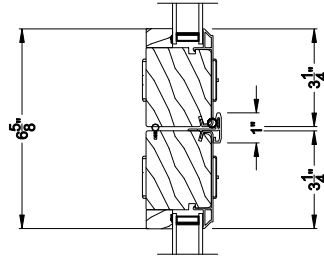

CONTEMPORARY 2-1/4" MULTI-SLIDE WINDOW (8726)
Vertical Section - with Drainage T-track sill - 4 or Bi-parting 8 Panel Door

CONTEMPORARY 2-1/4" MULTI-SLIDE WINDOW (8726)
Vertical Section - with T-track sill - 4 or Bi-parting 8 Panel Door

Note: All dimensions are approximate. Weather Shield reserves the right to change specifications without notice.

Weather Shield™

Contemporary Collection

2-1/4" Multi-Slide Windows

CROSS SECTION DETAILS

CONTEMPORARY 2-1/4" MULTI-SLIDE WINDOW (8726)
Horizontal Section - Bi-parting stiles

CONTEMPORARY 2-1/4" MULTI-SLIDE WINDOW (8726)
Horizontal Pocket Section - 4 or Bi-parting 8 Panel Window

Note: All dimensions are approximate. Weather Shield reserves the right to change specifications without notice.