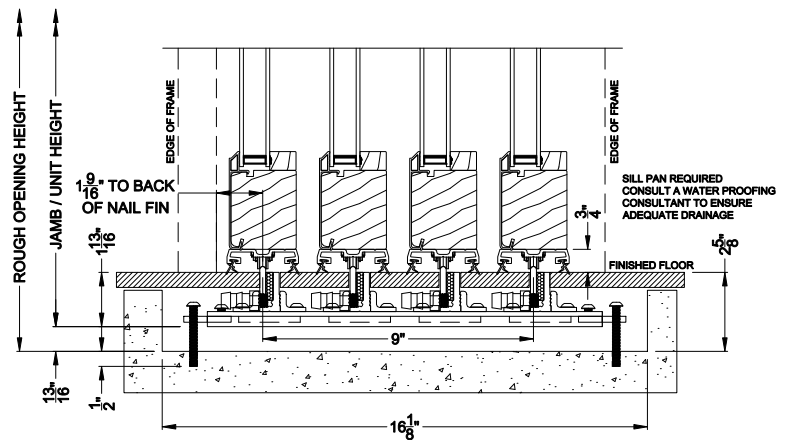

Weather Shield™ Contemporary Collection

2-1/4" Multi-Slide Windows CROSS SECTION DETAILS

CONTEMPORARY 2-1/4" MULTI-SLIDE WINDOW (8726)
Vertical Section - with Sill Riser - 4 or Bi-parting 8 Panel Door

CONTEMPORARY 2-1/4" MULTI-SLIDE WINDOW (8726)
Vertical Section - Standard Sill - 4 or Bi-parting 8 Panel Door

CONTEMPORARY 2-1/4" MULTI-SLIDE WINDOW (8726)
Vertical Section - with Drainage T-track sill - 4 or Bi-parting 8 Panel Door

CONTEMPORARY 2-1/4" MULTI-SLIDE WINDOW (8726)
Vertical Section - with T-track sill - 4 or Bi-parting 8 Panel Door

Note: All dimensions are approximate. Weather Shield reserves the right to change specifications without notice.

Weather Shield™

Contemporary Collection

2-1/4" Multi-Slide Windows

CROSS SECTION DETAILS

CONTEMPORARY 2-1/4" MULTI-SLIDE WINDOW (8726)
Horizontal Section - Bi-parting stiles

CONTEMPORARY 2-1/4" MULTI-SLIDE WINDOW (8726)
Horizontal Pocket Section - 4 or Bi-parting 8 Panel Window

Note: All dimensions are approximate. Weather Shield reserves the right to change specifications without notice.