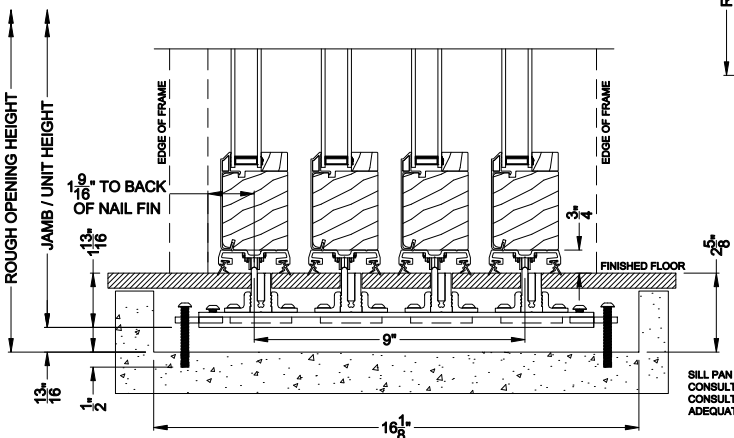

Weather Shield™ Contemporary Collection

2-1/4" Multi-Slide Windows CROSS SECTION DETAILS

CONTEMPORARY 2-1/4" MULTI-SLIDE WINDOW (8726)
Vertical Section - with Sill Riser - 4 or Bi-parting 8 Panel Door

CONTEMPORARY 2-1/4" MULTI-SLIDE WINDOW (8726)
Vertical Section - Standard Sill - 4 or Bi-parting 8 Panel Door

CONTEMPORARY 2-1/4" MULTI-SLIDE WINDOW (8726)
Vertical Section - with Drainage T-track sill - 4 or Bi-parting 8 Panel Door

CONTEMPORARY 2-1/4" MULTI-SLIDE WINDOW (8726)
Vertical Section - with T-track sill - 4 or Bi-parting 8 Panel Door

Note: All dimensions are approximate. Weather Shield reserves the right to change specifications without notice.

Weather Shield™

Contemporary Collection

2-1/4" Multi-Slide Windows

CROSS SECTION DETAILS

CONTEMPORARY 2-1/4" MULTI-SLIDE WINDOW (8726)
Horizontal Section - Bi-parting stiles

CONTEMPORARY 2-1/4" MULTI-SLIDE WINDOW (8726)
Horizontal Pocket Section - 4 or Bi-parting 8 Panel Window

Note: All dimensions are approximate. Weather Shield reserves the right to change specifications without notice.