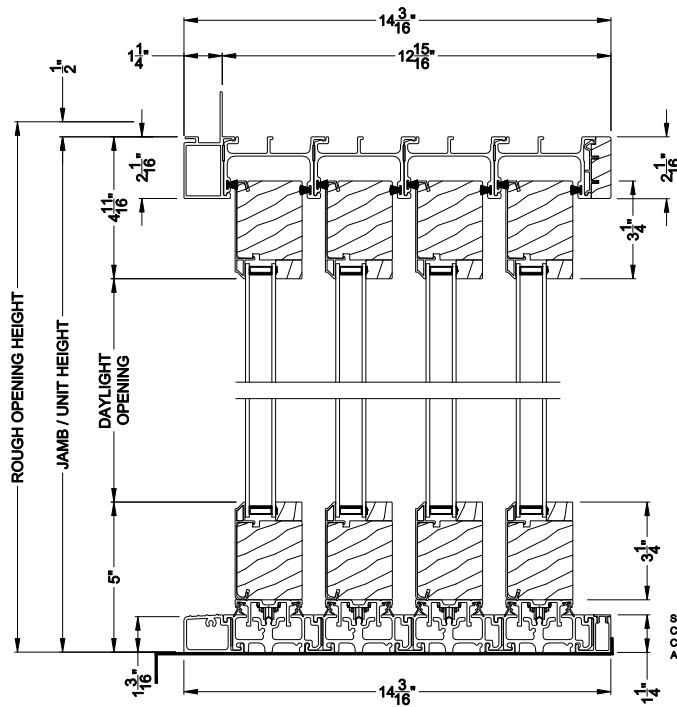

Weather Shield™ Contemporary Collection

2-1/4" Multi-Slide Windows CROSS SECTION DETAILS

CONTEMPORARY 2-1/4" MULTI-SLIDE WINDOW (8726)
Vertical Section - with Sill Riser - 4 or Bi-parting 8 Panel Door

CONTEMPORARY 2-1/4" MULTI-SLIDE WINDOW (8726)
Vertical Section - Standard Sill - 4 or Bi-parting 8 Panel Door

CONTEMPORARY 2-1/4" MULTI-SLIDE WINDOW (8726)
Vertical Section - with Drainage T-track sill - 4 or Bi-parting 8 Panel Door

CONTEMPORARY 2-1/4" MULTI-SLIDE WINDOW (8726)
Vertical Section - with T-track sill - 4 or Bi-parting 8 Panel Door

Note: All dimensions are approximate. Weather Shield reserves the right to change specifications without notice.

Weather Shield™

Contemporary Collection

2-1/4" Multi-Slide Windows

CROSS SECTION DETAILS

CONTEMPORARY 2-1/4" MULTI-SLIDE WINDOW (8726)
Horizontal Section - Bi-parting stiles

CONTEMPORARY 2-1/4" MULTI-SLIDE WINDOW (8726)
Horizontal Pocket Section - 4 or Bi-parting 8 Panel Window

Note: All dimensions are approximate. Weather Shield reserves the right to change specifications without notice.