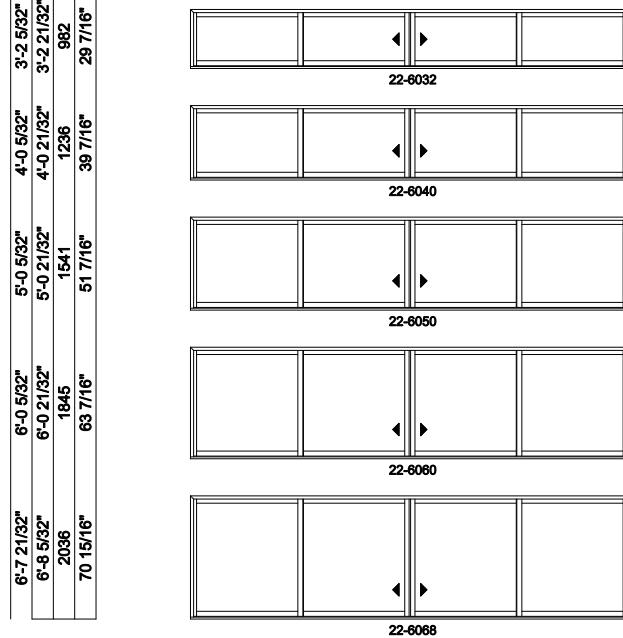

Multi-Slide Windows - 2-1/4" Panel (8726) 2L2R Panel

Jamb Dimension	23'-7 25/32"
Rough Opening	23'-8 25/32"
Soft Metric R.O. (mm)	7233
Glass Size	66 1/2"

Note: for motorized doors add 20" to rough opening