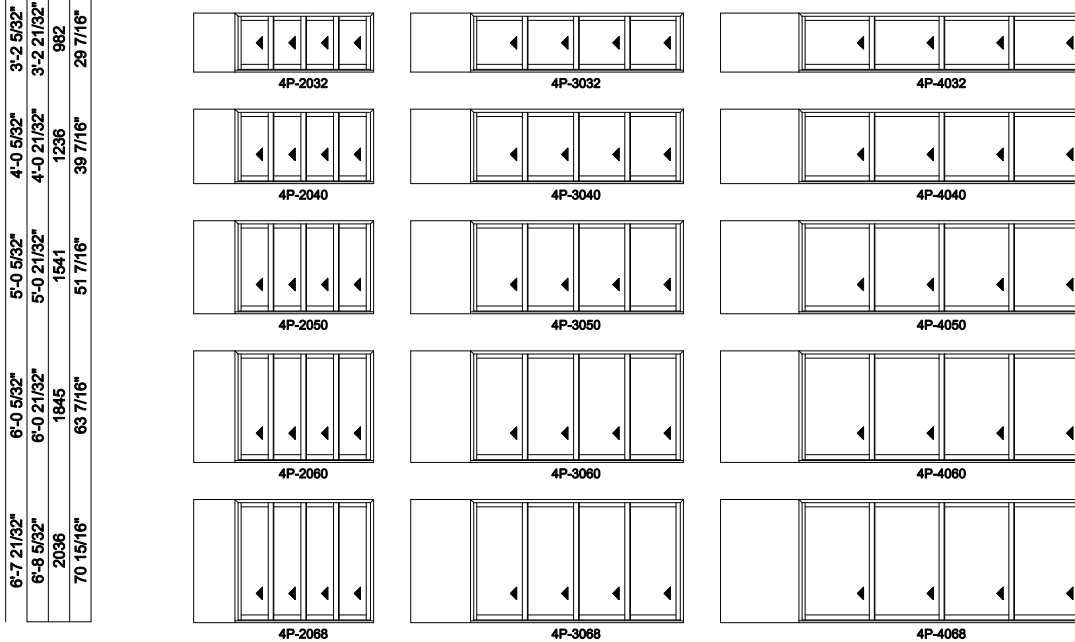

Note: for motorized doors add 20" to rough opening

Multi-Slide Windows - 2-1/4" Panel (8726) 4 Panel Pocket

Exposed Jamb Width	7'-5 11/16"	11'-5 11/16"	15'-5 11/16"
Exposed RO Width	7'-6 3/8"	11'-6 3/8"	15'-6 3/8"
Pocket Width	2'-3"	3'-3"	4'-3"
Jamb Dimension	9'-8 3/8"	14'-8 3/8"	19'-8 3/8"
Rough Opening	9'-9 3/8"	14'-9 3/8"	19'-9 3/8"
Soft Metric R.O. (mm)	2981	4505	6029
Glass Size	18 1/2"	30 1/2"	42 1/2"

Pocket Depth - 14"

Note: for motorized doors add 10" to rough opening

4L shown; 4R available

Multi-Slide Windows - 2-1/4" Panel (8726) 4 Panel Pocket

Exposed Jamb Width	19'-5 11/16"	23'-5 11/16"
Exposed RO Width	19'-6 3/8"	23'-6 3/8"
Pocket Width	5'-3"	6'-3"
Jamb Dimension	24'-8 3/8"	29'-8 3/8"
Rough Opening	24'-9 3/8"	29'-9 3/8"
Soft Metric R.O. (mm)	7553	9077
Glass Size	54 1/2"	66 1/2"