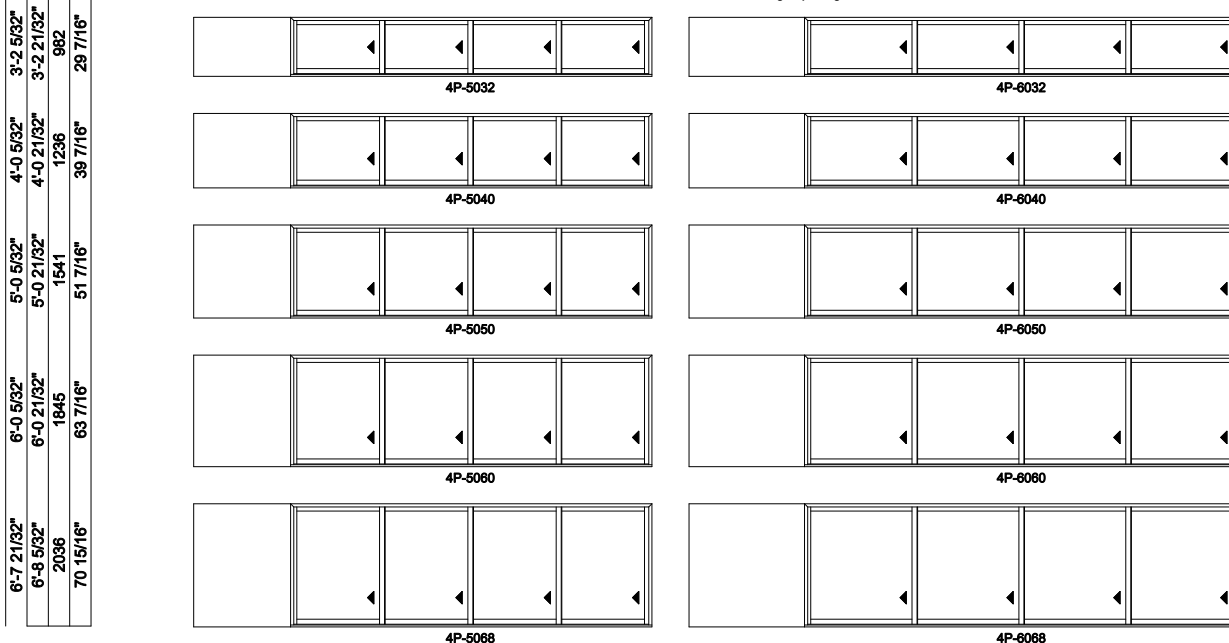

Multi-Slide Windows - 2-1/4" Panel (8726) 4 Panel Pocket

Exposed Jamb Width	19'-5 11/16"	23'-5 11/16"
Exposed RO Width	19'-6 3/8"	23'-6 3/8"
Pocket Width	5'-3"	6'-3"
Jamb Dimension	24'-8 3/8"	29'-8 3/8"
Rough Opening	24'-9 3/8"	29'-9 3/8"
Soft Metric R.O. (mm)	7553	9077
Glass Size	54 1/2"	66 1/2"

Pocket Depth - 14"

Note: for motorized doors add 10" to rough opening