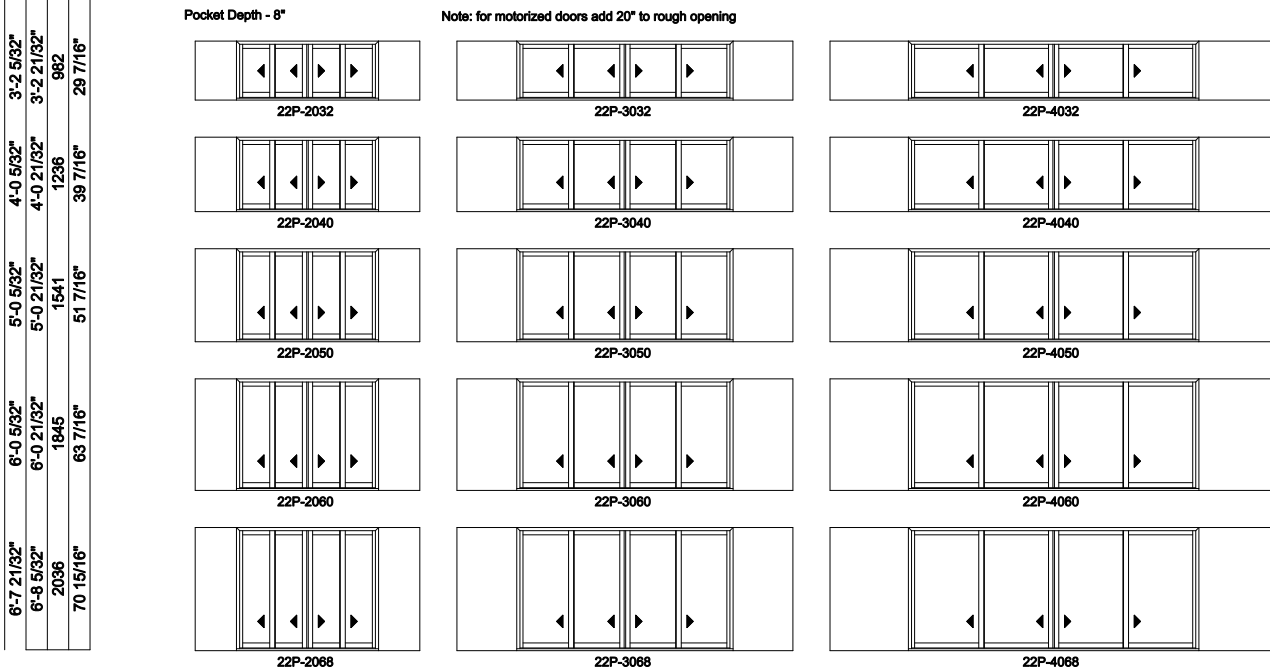

Pocket Depth - 14"

Note: for motorized doors add 10" to rough opening

4L shown; 4R available

Multi-Slide Windows - 2-1/4" Panel (8726) 4 Panel Pocket

Exposed Jamb Width	19'-5 11/16"	23'-5 11/16"
Exposed RO Width	19'-6 3/8"	23'-6 3/8"
Pocket Width	5'-3"	6'-3"
Jamb Dimension	24'-8 3/8"	29'-8 3/8"
Rough Opening	24'-9 3/8"	29'-9 3/8"
Soft Metric R.O. (mm)	7553	9077
Glass Size	54 1/2"	66 1/2"

Pocket Depth - 14"

Note: for motorized doors add 10" to rough opening

Multi-Slide Windows - 2-1/4" Panel (8726) 2L2R Panel Pocket

Exposed Jamb Width	7'-7 29/32"	11'-7 29/32"	15'-7 29/32"
Exposed RO Width	7'-8 9/32"	11'-8 9/32"	15'-8 9/32"
Pocket Width	2'-3"	3'-3"	4'-3"
Jamb Dimension	12'-1 9/32"	18'-1 9/32"	24'-1 9/32"
Rough Opening	12'-2 9/32"	18'-2 9/32"	24'-2 9/32"
Soft Metric R.O. (mm)	3716	5544	7373
Glass Size	18 1/2"	30 1/2"	42 1/2"