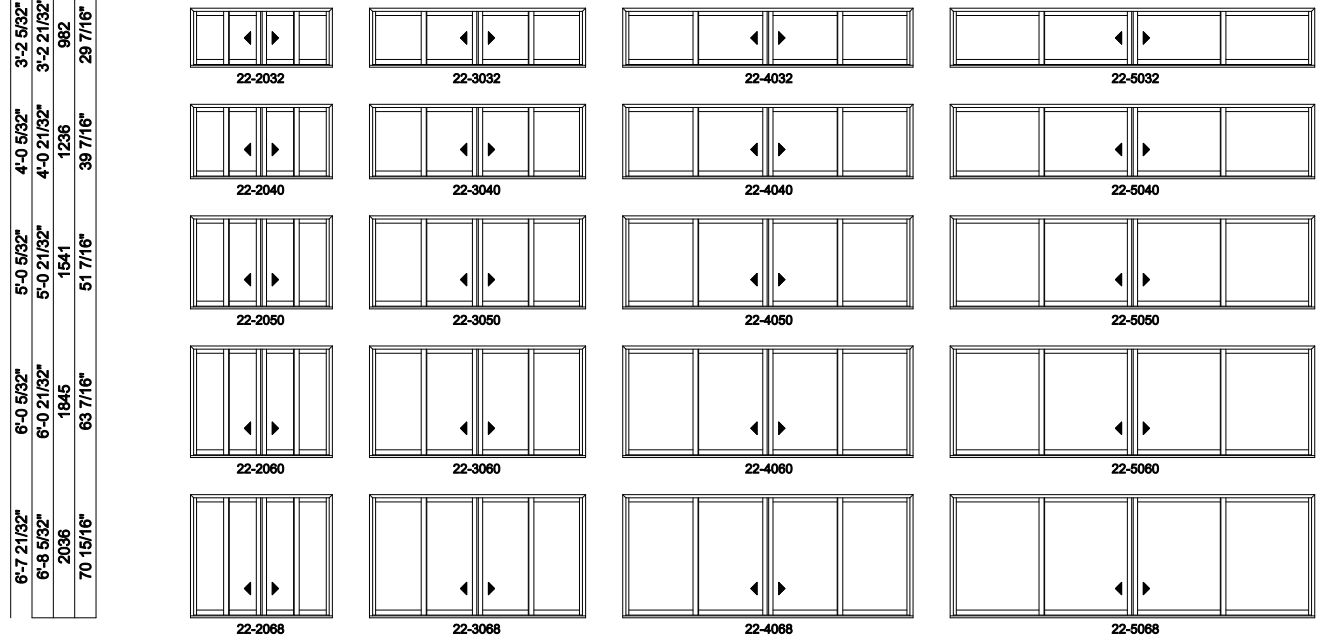

Multi-Slide Windows - 2-1/4" Panel (8726) 2L2R Panel

Jamb Dimension	7'-7 25/32"	11'-7 25/32"	15'-7 25/32"	19'-7 25/32"
Rough Opening	7'-8 25/32"	11'-8 25/32"	15'-8 25/32"	19'-8 25/32"
Soft Metric R.O. (mm)	2357	3576	4795	6014
Glass Size	18 1/2"	30 1/2"	42 1/2"	54 1/2"

Note: for motorized doors add 20" to rough opening