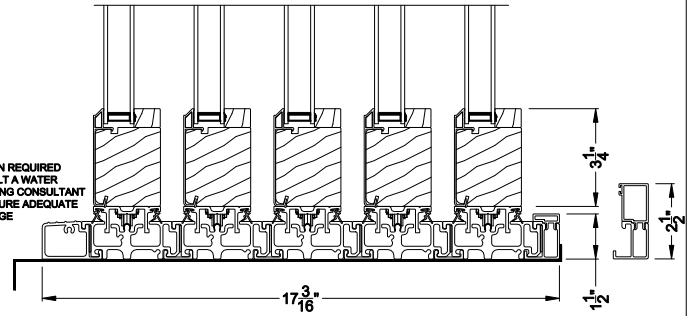

Weather Shield™

Contemporary Collection

2-1/4" Multi-Slide Windows

CROSS SECTION DETAILS

CONTEMPORARY 2-1/4" MULTI-SLIDE WINDOW (8726)
Vertical Section - with Sill Riser - 5 or Bi-parting 10 Panel Door

CONTEMPORARY 2-1/4" MULTI-SLIDE WINDOW (8726)
Vertical Section - Standard Sill - 5 or Bi-parting 10 Panel Door

CONTEMPORARY 2-1/4" MULTI-SLIDE WINDOW (8726)
Vertical Section - with Drainage T-track sill - 5 or Bi-parting 10 Panel Door

CONTEMPORARY 2-1/4" MULTI-SLIDE WINDOW (8726)
Vertical Section - with T-track sill - 5 or Bi-parting 10 Panel Door

Note: All dimensions are approximate. Weather Shield reserves the right to change specifications without notice.

Weather Shield™

Contemporary Collection

2-1/4" Multi-Slide Windows

CROSS SECTION DETAILS

CONTEMPORARY 2-1/4" MULTI-SLIDE WINDOW (8726)
Horizontal Section - 5 Panel Window

Note: All dimensions are approximate. Weather Shield reserves the right to change specifications without notice.

Weather Shield™

Contemporary Collection

2-1/4" Multi-Slide Windows

CROSS SECTION DETAILS

CONTEMPORARY 2-1/4" MULTI-SLIDE WINDOW (8726)