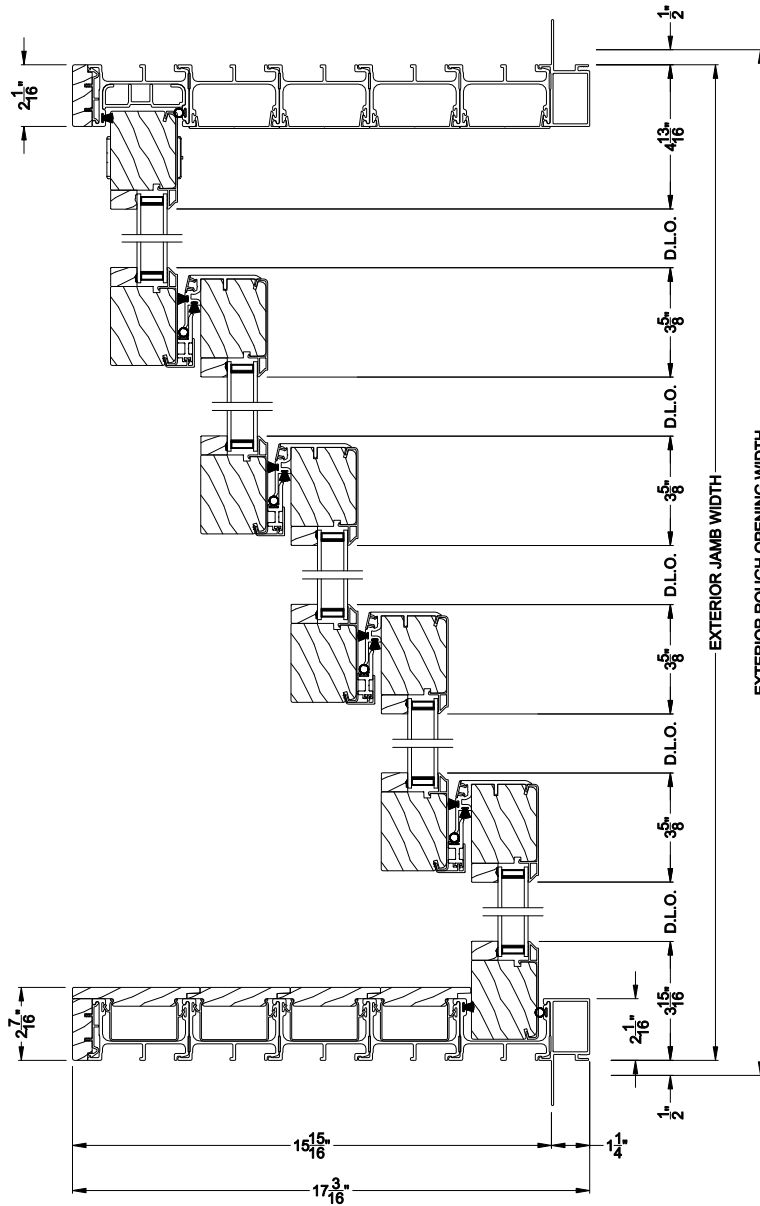

Weather Shield™

Contemporary Collection

2-1/4" Multi-Slide Windows

CROSS SECTION DETAILS

CONTEMPORARY 2-1/4" MULTI-SLIDE WINDOW (8726)
Vertical Section - with Sill Riser - 5 or Bi-parting 10 Panel Door

CONTEMPORARY 2-1/4" MULTI-SLIDE WINDOW (8726)
Vertical Section - Standard Sill - 5 or Bi-parting 10 Panel Door

CONTEMPORARY 2-1/4" MULTI-SLIDE WINDOW (8726)
Vertical Section - with Drainage T-track sill - 5 or Bi-parting 10 Panel Door

CONTEMPORARY 2-1/4" MULTI-SLIDE WINDOW (8726)
Vertical Section - with T-track sill - 5 or Bi-parting 10 Panel Door

Note: All dimensions are approximate. Weather Shield reserves the right to change specifications without notice.

Weather Shield™

Contemporary Collection

2-1/4" Multi-Slide Windows

CROSS SECTION DETAILS

CONTEMPORARY 2-1/4" MULTI-SLIDE WINDOW (8726)
Horizontal Section - 5 Panel Window

Note: All dimensions are approximate. Weather Shield reserves the right to change specifications without notice.

Weather Shield™

Contemporary Collection

2-1/4" Multi-Slide Windows

CROSS SECTION DETAILS

CONTEMPORARY 2-1/4" MULTI-SLIDE WINDOW (8726)