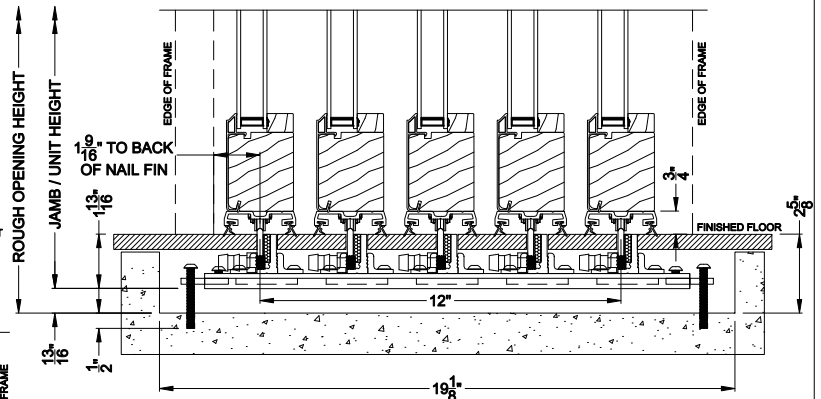

Weather Shield™

Contemporary Collection

2-1/4" Multi-Slide Windows

CROSS SECTION DETAILS

CONTEMPORARY 2-1/4" MULTI-SLIDE WINDOW (8726)
Vertical Section - with Sill Riser - 5 or Bi-parting 10 Panel Door

CONTEMPORARY 2-1/4" MULTI-SLIDE WINDOW (8726)
Vertical Section - Standard Sill - 5 or Bi-parting 10 Panel Door

CONTEMPORARY 2-1/4" MULTI-SLIDE WINDOW (8726)
Vertical Section - with Drainage T-track sill - 5 or Bi-parting 10 Panel Door

CONTEMPORARY 2-1/4" MULTI-SLIDE WINDOW (8726)
Vertical Section - with T-track sill - 5 or Bi-parting 10 Panel Door

Note: All dimensions are approximate. Weather Shield reserves the right to change specifications without notice.

Weather Shield™

Contemporary Collection

2-1/4" Multi-Slide Windows

CROSS SECTION DETAILS

CONTEMPORARY 2-1/4" MULTI-SLIDE WINDOW (8726)
Horizontal Section - 5 Panel Window

Note: All dimensions are approximate. Weather Shield reserves the right to change specifications without notice.

Weather Shield™

Contemporary Collection

2-1/4" Multi-Slide Windows

CROSS SECTION DETAILS

CONTEMPORARY 2-1/4" MULTI-SLIDE WINDOW (8726)