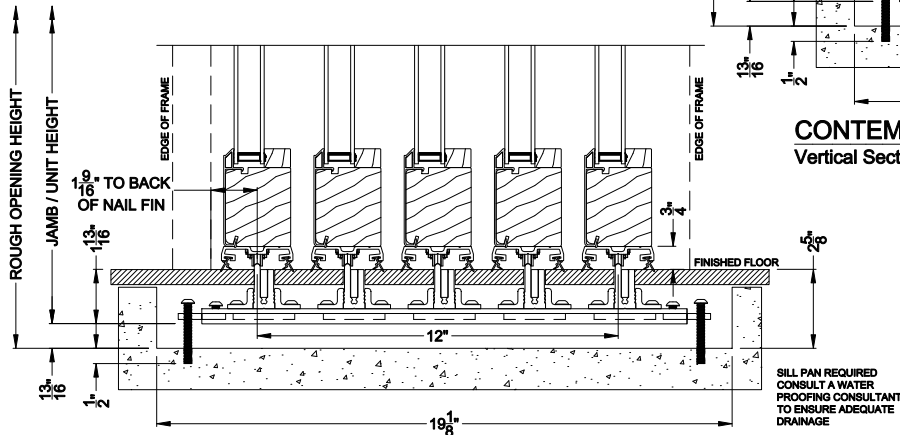

Weather Shield™

Contemporary Collection

2-1/4" Multi-Slide Windows

CROSS SECTION DETAILS

CONTEMPORARY 2-1/4" MULTI-SLIDE WINDOW (8726)
Vertical Section - with Sill Riser - 5 or Bi-parting 10 Panel Door

CONTEMPORARY 2-1/4" MULTI-SLIDE WINDOW (8726)
Vertical Section - Standard Sill - 5 or Bi-parting 10 Panel Door

CONTEMPORARY 2-1/4" MULTI-SLIDE WINDOW (8726)
Vertical Section - with Drainage T-track sill - 5 or Bi-parting 10 Panel Door

CONTEMPORARY 2-1/4" MULTI-SLIDE WINDOW (8726)
Vertical Section - with T-track sill - 5 or Bi-parting 10 Panel Door

Note: All dimensions are approximate. Weather Shield reserves the right to change specifications without notice.

Weather Shield™

Contemporary Collection

2-1/4" Multi-Slide Windows

CROSS SECTION DETAILS

CONTEMPORARY 2-1/4" MULTI-SLIDE WINDOW (8726)
Horizontal Section - 5 Panel Window

Note: All dimensions are approximate. Weather Shield reserves the right to change specifications without notice.

Weather Shield™

Contemporary Collection

2-1/4" Multi-Slide Windows

CROSS SECTION DETAILS

CONTEMPORARY 2-1/4" MULTI-SLIDE WINDOW (8726)