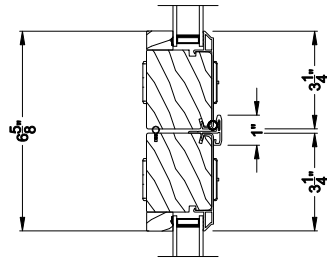

Note: All dimensions are approximate. Weather Shield reserves the right to change specifications without notice.

Weather Shield™

Contemporary Collection

2-1/4" Multi-Slide Windows

CROSS SECTION DETAILS

CONTEMPORARY 2-1/4" MULTI-SLIDE WINDOW (8726)
Horizontal Section - 5 Panel Window

Note: All dimensions are approximate. Weather Shield reserves the right to change specifications without notice.

Weather Shield™

Contemporary Collection

2-1/4" Multi-Slide Windows

CROSS SECTION DETAILS

CONTEMPORARY 2-1/4" MULTI-SLIDE WINDOW (8726)

Horizontal Section - Bi-parting stiles

CONTEMPORARY 2-1/4" MULTI-SLIDE WINDOW (8726)

Horizontal Pocket Section - 5 or Bi-parting 10 Panel Window

Note: All dimensions are approximate. Weather Shield reserves the right to change specifications without notice.