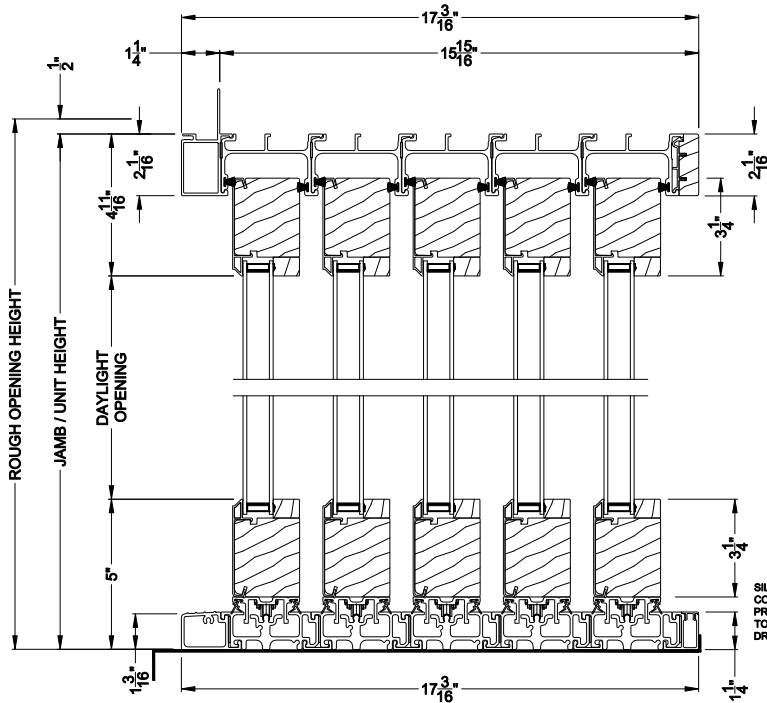

Weather Shield™

Contemporary Collection

2-1/4" Multi-Slide Windows

CROSS SECTION DETAILS

CONTEMPORARY 2-1/4" MULTI-SLIDE WINDOW (8726)
Vertical Section - with Sill Riser - 5 or Bi-parting 10 Panel Door

CONTEMPORARY 2-1/4" MULTI-SLIDE WINDOW (8726)
Vertical Section - Standard Sill - 5 or Bi-parting 10 Panel Door

CONTEMPORARY 2-1/4" MULTI-SLIDE WINDOW (8726)
Vertical Section - with Drainage T-track sill - 5 or Bi-parting 10 Panel Door

CONTEMPORARY 2-1/4" MULTI-SLIDE WINDOW (8726)
Vertical Section - with T-track sill - 5 or Bi-parting 10 Panel Door

Note: All dimensions are approximate. Weather Shield reserves the right to change specifications without notice.

Weather Shield™

Contemporary Collection

2-1/4" Multi-Slide Windows

CROSS SECTION DETAILS

CONTEMPORARY 2-1/4" MULTI-SLIDE WINDOW (8726)
Horizontal Section - 5 Panel Window

Note: All dimensions are approximate. Weather Shield reserves the right to change specifications without notice.

Weather Shield™

Contemporary Collection

2-1/4" Multi-Slide Windows

CROSS SECTION DETAILS

CONTEMPORARY 2-1/4" MULTI-SLIDE WINDOW (8726)