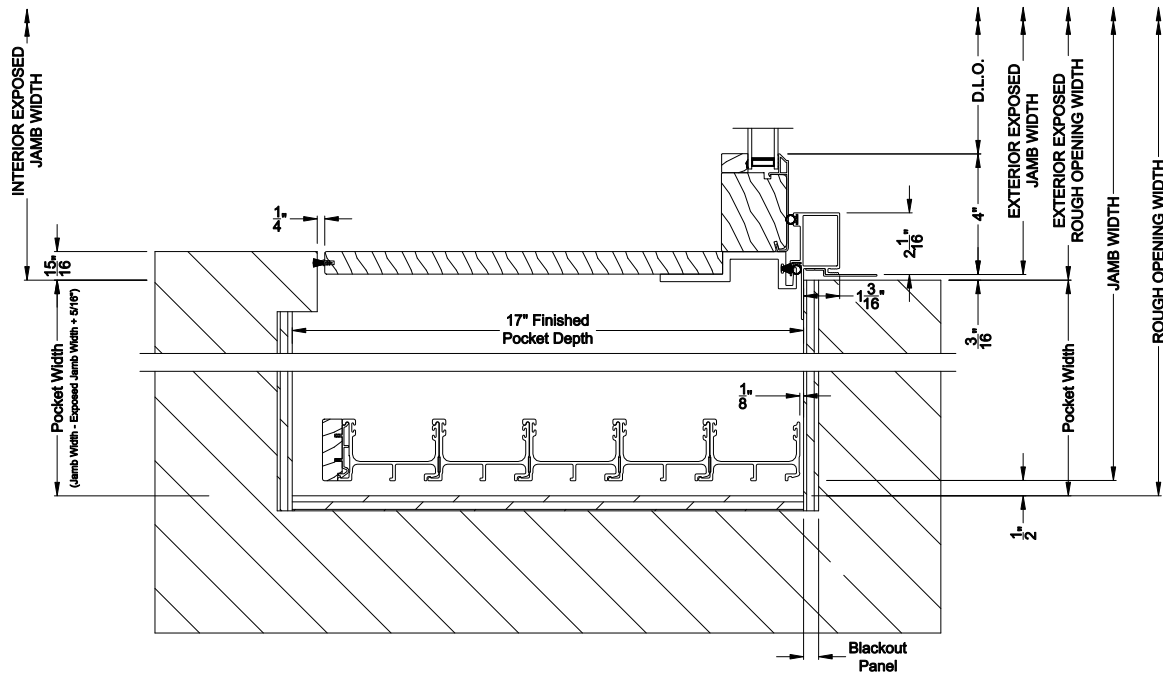

Note: All dimensions are approximate. Weather Shield reserves the right to change specifications without notice.

Weather Shield™

Contemporary Collection

2-1/4" Multi-Slide Windows

CROSS SECTION DETAILS

CONTEMPORARY 2-1/4" MULTI-SLIDE WINDOW (8726)
Horizontal Section - 5 Panel Window

Note: All dimensions are approximate. Weather Shield reserves the right to change specifications without notice.

Weather Shield™

Contemporary Collection

2-1/4" Multi-Slide Windows

CROSS SECTION DETAILS

CONTEMPORARY 2-1/4" MULTI-SLIDE WINDOW (8726)

Horizontal Section - Bi-parting stiles

CONTEMPORARY 2-1/4" MULTI-SLIDE WINDOW (8726)

Horizontal Pocket Section - 5 or Bi-parting 10 Panel Window

Note: All dimensions are approximate. Weather Shield reserves the right to change specifications without notice.

Weather Shield™

Contemporary Collection

2-1/4" Multi-Slide Windows

CROSS SECTION DETAILS

CONTEMPORARY 2-1/4" MULTI-SLIDE WINDOW (8726)
 Horizontal Motorized Pocket Section - 5 or Bi-parting 10 Panel Window