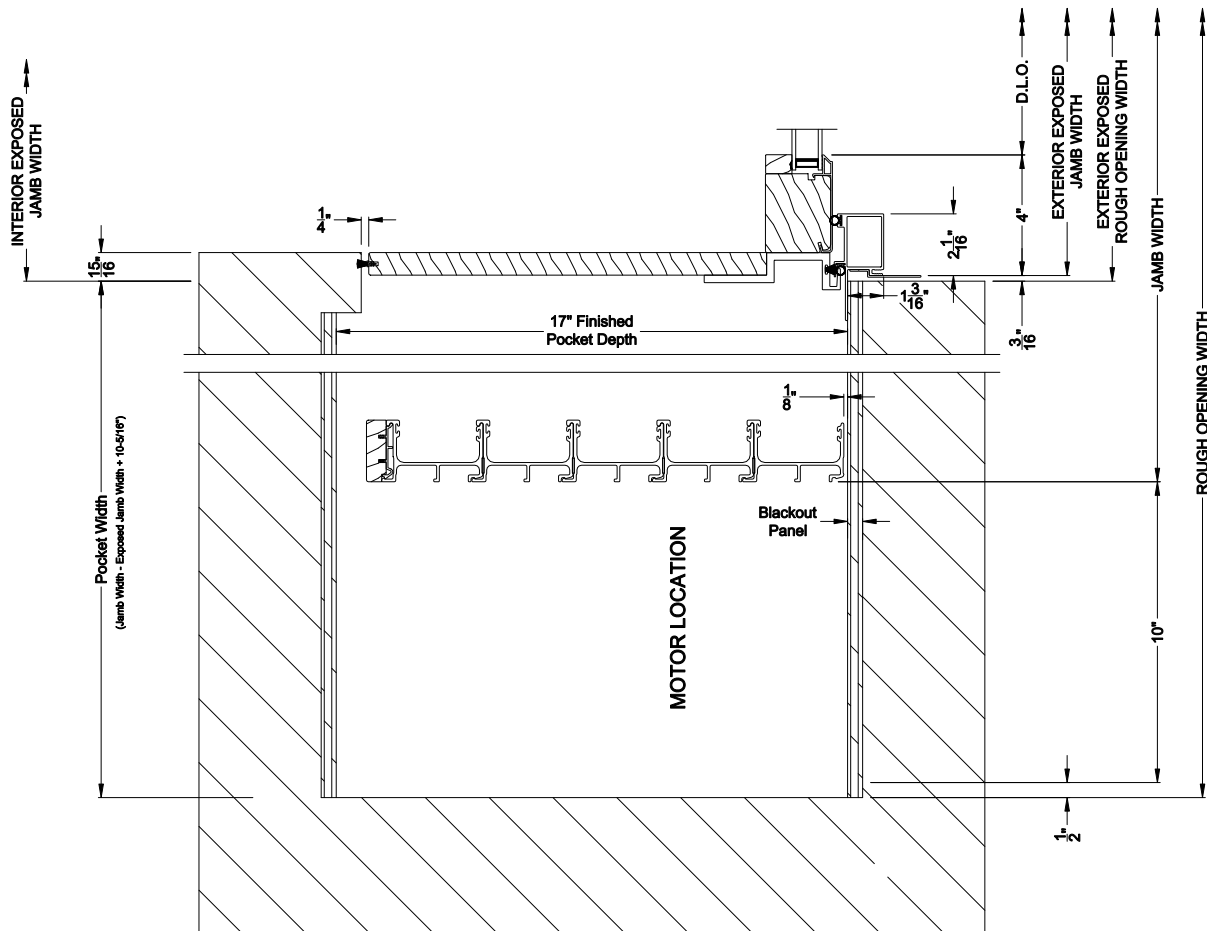

Note: All dimensions are approximate. Weather Shield reserves the right to change specifications without notice.

Weather Shield™

Contemporary Collection

2-1/4" Multi-Slide Windows

CROSS SECTION DETAILS

CONTEMPORARY 2-1/4" MULTI-SLIDE WINDOW (8726)

Horizontal Section - Bi-parting stiles

CONTEMPORARY 2-1/4" MULTI-SLIDE WINDOW (8726)

Horizontal Pocket Section - 5 or Bi-parting 10 Panel Window

Note: All dimensions are approximate. Weather Shield reserves the right to change specifications without notice.

Weather Shield™

Contemporary Collection

2-1/4" Multi-Slide Windows

CROSS SECTION DETAILS

CONTEMPORARY 2-1/4" MULTI-SLIDE WINDOW (8726)
 Horizontal Motorized Pocket Section - 5 or Bi-parting 10 Panel Window

Note: All dimensions are approximate. Weather Shield reserves the right to change specifications without notice.