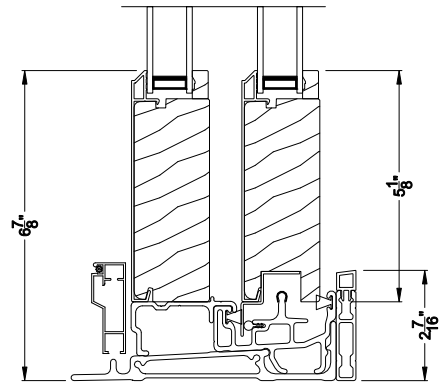

Weather Shield®

Contemporary Collection™

Sliding Patio Doors

CROSS SECTION DETAILS

CONTEMPORARY SLIDING PATIO DOOR (8728)
Vertical Section

**Alternate 5-1/8" Bottom Rail
and 2-7/16" riser**

CONTEMPORARY SLIDING PATIO DOOR (8728)
Horizontal Section

Note: All dimensions are approximate. Weather Shield reserves the right to change specifications without notice.

Weather Shield®

Contemporary Collection™

Sliding Patio Doors

CROSS SECTION DETAILS

CONTEMPORARY SLIDING PATIO DOOR (8728)
Vertical Section - Fixed Sidelite

**Alternate 5-1/8" Bottom Rail
and 2-7/16" riser**

CONTEMPORARY SLIDING PATIO DOOR (8728)
Horizontal Section - Fixed Sidelite

Note: All dimensions are approximate. Weather Shield reserves the right to change specifications without notice.