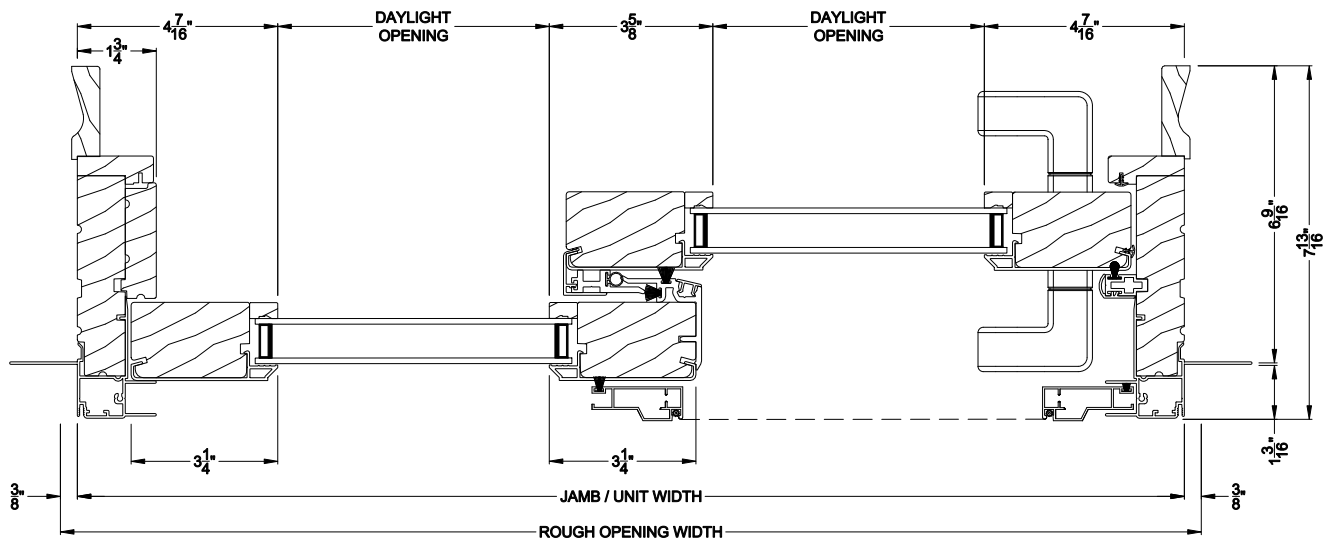

**Alternate 5-1/8" Bottom Rail
and 2-7/16" riser**

CONTEMPORARY SLIDING PATIO DOOR (8728)
Horizontal Section - Fixed Sidelite

Note: All dimensions are approximate. Weather Shield reserves the right to change specifications without notice.

Weather Shield®

Contemporary Collection™

Sliding Patio Doors

CROSS SECTION DETAILS

CONTEMPORARY SLIDING PATIO DOOR (8728)
Vertical Section - 6-9/16" Jamb

CONTEMPORARY SLIDING PATIO DOOR (8728)
Vertical Section - Fixed Sidelite - 6-9/16" Jamb

CONTEMPORARY SLIDING PATIO DOOR (8728)
Horizontal Section - 6-9/16" Jamb

Note: All dimensions are approximate. Weather Shield reserves the right to change specifications without notice.

Weather Shield®

Contemporary Collection™