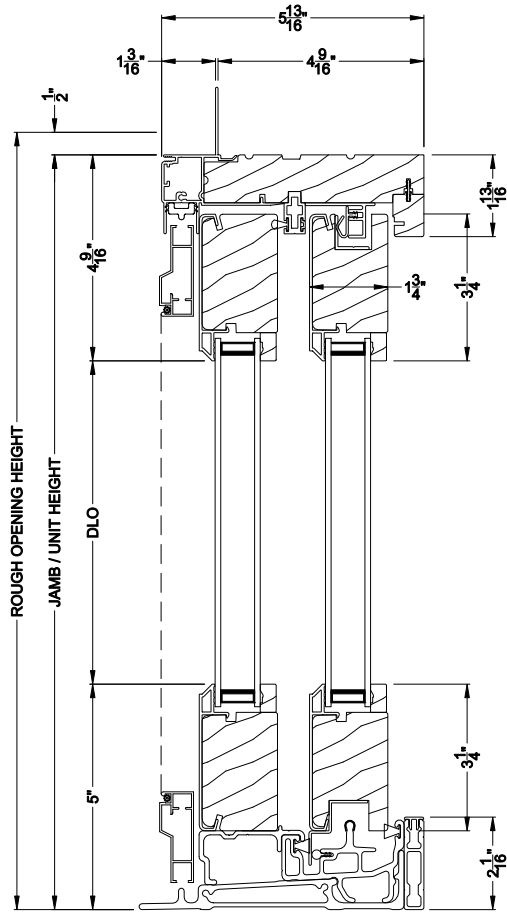

Weather Shield®

Contemporary Collection™

Sliding Patio Doors

CROSS SECTION DETAILS

CONTEMPORARY SLIDING PATIO DOOR (8728)
Vertical Section

**Alternate 5-1/8" Bottom Rail
and 2-7/16" riser**

CONTEMPORARY SLIDING PATIO DOOR (8728)
Horizontal Section

Note: All dimensions are approximate. Weather Shield reserves the right to change specifications without notice.

Weather Shield®

Contemporary Collection™

Sliding Patio Doors

CROSS SECTION DETAILS

CONTEMPORARY SLIDING PATIO DOOR (8728)
Vertical Section - Fixed Sidelite

**Alternate 5-1/8" Bottom Rail
and 2-7/16" riser**

CONTEMPORARY SLIDING PATIO DOOR (8728)
Horizontal Section - Fixed Sidelite

Note: All dimensions are approximate. Weather Shield reserves the right to change specifications without notice.

CONTEMPORARY SLIDING PATIO DOOR (8728)
Horizontal Section - 6-9/16" Jamb

Note: All dimensions are approximate. Weather Shield reserves the right to change specifications without notice.

Weather Shield®

Contemporary Collection™