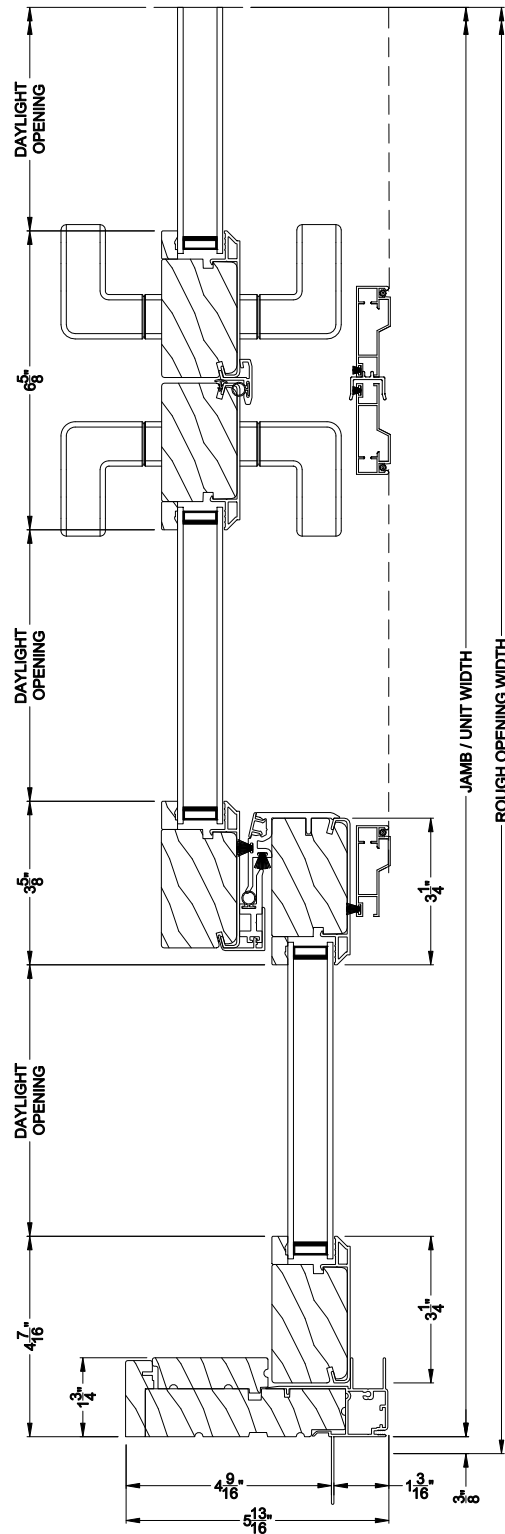

CONTEMPORARY SLIDING PATIO DOOR (8728)
Horizontal Section - 4 Panel Door

Note: All dimensions are approximate. Weather Shield reserves the right to change specifications without notice.