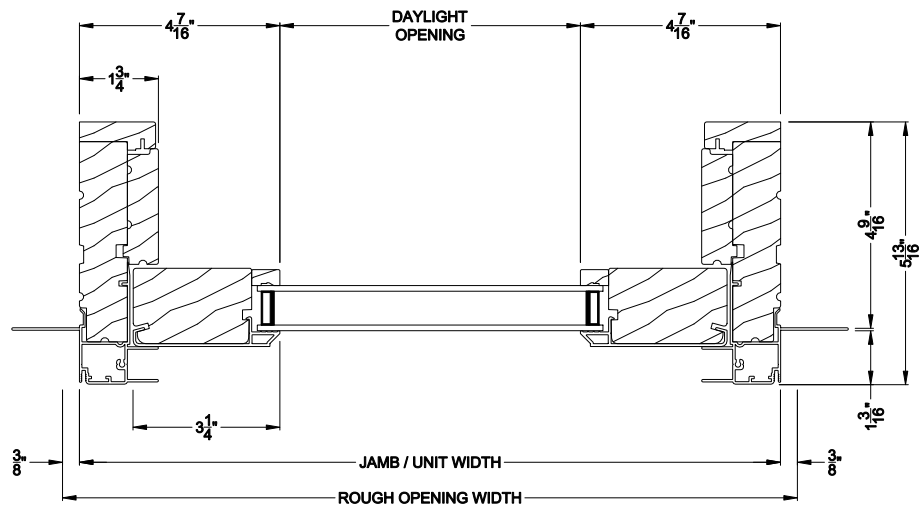

Note: All dimensions are approximate. Weather Shield reserves the right to change specifications without notice.

Weather Shield®

Contemporary Collection™

Sliding Patio Doors

CROSS SECTION DETAILS

CONTEMPORARY SLIDING PATIO DOOR (8728)
Vertical Section - Fixed Sidelite

**Alternate 5-1/8" Bottom Rail
and 2-7/16" riser**

CONTEMPORARY SLIDING PATIO DOOR (8728)
Horizontal Section - Fixed Sidelite

Note: All dimensions are approximate. Weather Shield reserves the right to change specifications without notice.