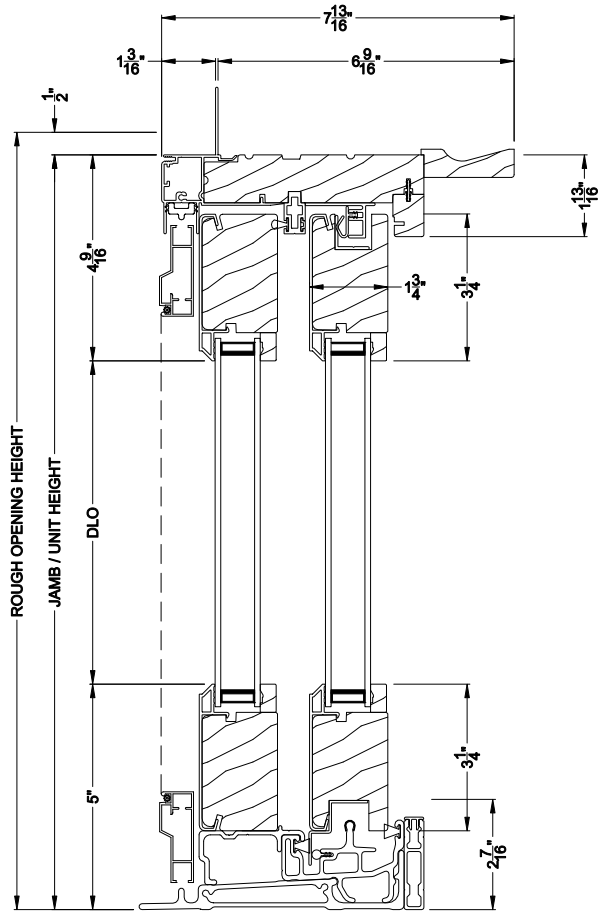

Weather Shield®

Contemporary Collection™

Sliding Patio Doors

CROSS SECTION DETAILS

CONTEMPORARY SLIDING PATIO DOOR (8728)
Vertical Section

**Alternate 5-1/8" Bottom Rail
and 2-7/16" riser**

CONTEMPORARY SLIDING PATIO DOOR (8728)
Horizontal Section

**Alternate 5-1/8" Bottom Rail
and 2-7/16" riser**

CONTEMPORARY SLIDING PATIO DOOR (8728)
Horizontal Section - Fixed Sidelite

Note: All dimensions are approximate. Weather Shield reserves the right to change specifications without notice.

Weather Shield®

Contemporary Collection™

Sliding Patio Doors

CROSS SECTION DETAILS

CONTEMPORARY SLIDING PATIO DOOR (8728)
Vertical Section - 6-9/16" Jamb

CONTEMPORARY SLIDING PATIO DOOR (8728)
Vertical Section - Fixed Sidelite - 6-9/16" Jamb

CONTEMPORARY SLIDING PATIO DOOR (8728)
Horizontal Section - 6-9/16" Jamb

Note: All dimensions are approximate. Weather Shield reserves the right to change specifications without notice.

Weather Shield®

Contemporary Collection™