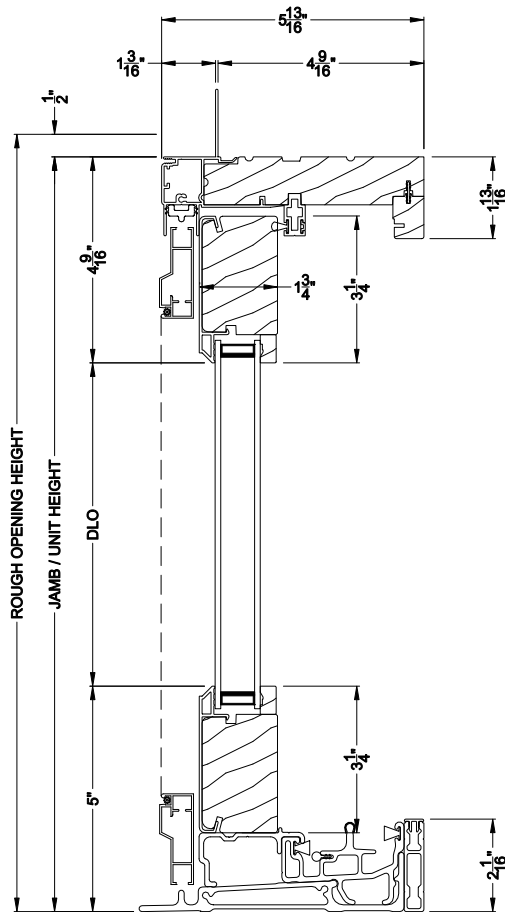

Weather Shield®

Contemporary Collection™

Sliding Patio Doors

CROSS SECTION DETAILS

CONTEMPORARY SLIDING PATIO DOOR (8728)
Vertical Section

**Alternate 5-1/8" Bottom Rail
and 2-7/16" riser**

CONTEMPORARY SLIDING PATIO DOOR (8728)
Horizontal Section

Note: All dimensions are approximate. Weather Shield reserves the right to change specifications without notice.

Weather Shield®

Contemporary Collection™

Sliding Patio Doors

CROSS SECTION DETAILS

CONTEMPORARY SLIDING PATIO DOOR (8728)
Vertical Section - Fixed Sidelite

**Alternate 5-1/8" Bottom Rail
and 2-7/16" riser**

CONTEMPORARY SLIDING PATIO DOOR (8728)
Horizontal Section - Fixed Sidelite

Note: All dimensions are approximate. Weather Shield reserves the right to change specifications without notice.

CONTEMPORARY SLIDING PATIO DOOR (8728)
Horizontal Section - 6-9/16" Jamb

Note: All dimensions are approximate. Weather Shield reserves the right to change specifications without notice.

Weather Shield®

Contemporary Collection™