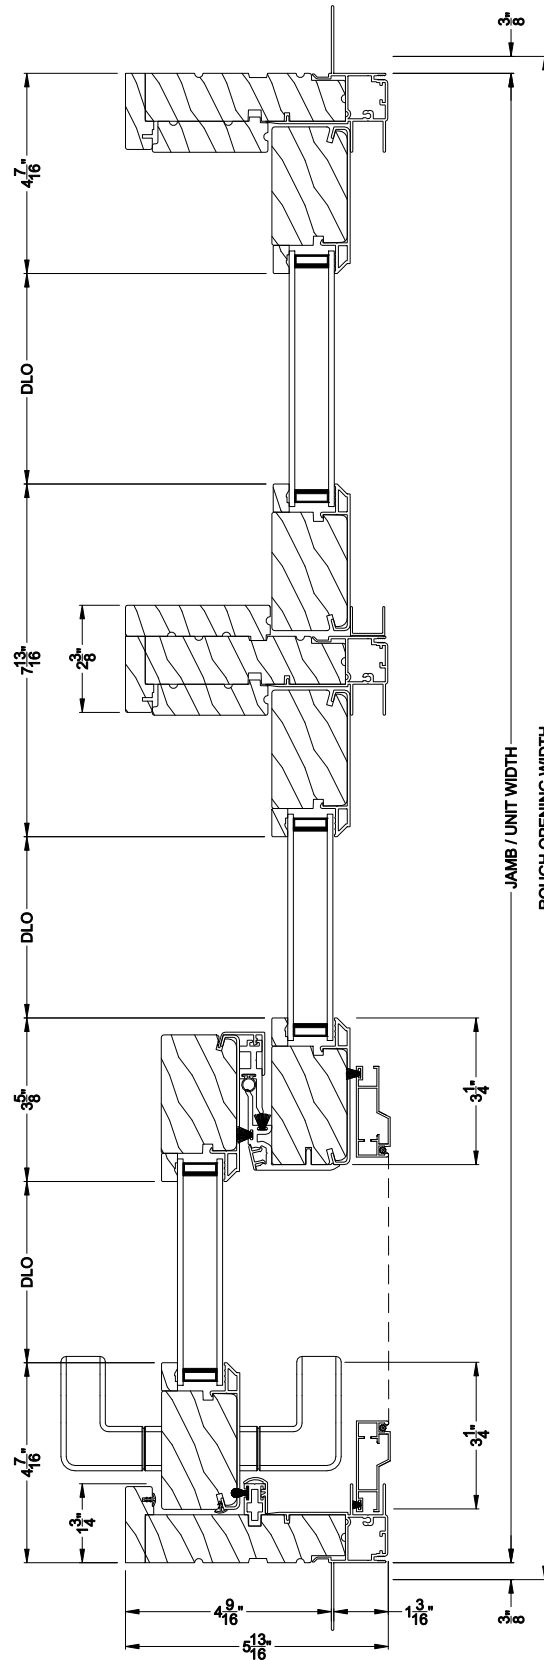

Weather Shield®

Contemporary Collection™

Sliding Patio Doors

CROSS SECTION DETAILS

CONTEMPORARY SLIDING PATIO DOOR (8728)
Vertical Section

**Alternate 5-1/8" Bottom Rail
and 2-7/16" riser**

CONTEMPORARY SLIDING PATIO DOOR (8728)
Horizontal Section

**Alternate 5-1/8" Bottom Rail
and 2-7/16" riser**

CONTEMPORARY SLIDING PATIO DOOR (8728)
Horizontal Section - Fixed Sidelite

Note: All dimensions are approximate. Weather Shield reserves the right to change specifications without notice.

CONTEMPORARY SLIDING PATIO DOOR (8728)
Horizontal Section - 6-9/16" Jamb

Note: All dimensions are approximate. Weather Shield reserves the right to change specifications without notice.

Weather Shield®

Contemporary Collection™

Sliding Patio Doors

CROSS SECTION DETAILS

CONTEMPORARY SLIDING PATIO DOOR (8728)
Horizontal Section - 3 Panel Door OXS

CONTEMPORARY SLIDING PATIO DOOR (8728)
Horizontal Section - 3 Panel Door XOS

Note: All dimensions are approximate. Weather Shield reserves the right to change specifications without notice.