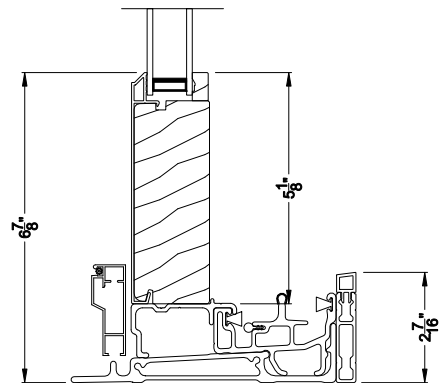

Note: All dimensions are approximate. Weather Shield reserves the right to change specifications without notice.

Weather Shield®

Contemporary Collection™

Sliding Patio Doors

CROSS SECTION DETAILS

CONTEMPORARY SLIDING PATIO DOOR (8728)
Vertical Section - Fixed Sidelite

**Alternate 5-1/8" Bottom Rail
and 2-7/16" riser**

CONTEMPORARY SLIDING PATIO DOOR (8728)
Horizontal Section - Fixed Sidelite

Note: All dimensions are approximate. Weather Shield reserves the right to change specifications without notice.