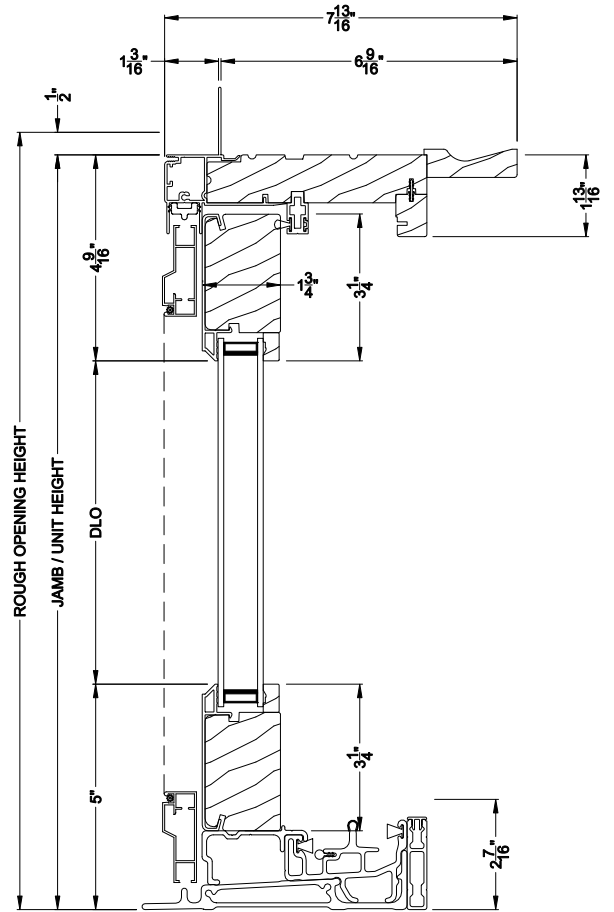

**Alternate 5-1/8" Bottom Rail
and 2-7/16" riser**

CONTEMPORARY SLIDING PATIO DOOR (8728)
Horizontal Section - Fixed Sidelite

Note: All dimensions are approximate. Weather Shield reserves the right to change specifications without notice.

Weather Shield®

Contemporary Collection™

Sliding Patio Doors

CROSS SECTION DETAILS

CONTEMPORARY SLIDING PATIO DOOR (8728)
Vertical Section - 6-9/16" Jamb

CONTEMPORARY SLIDING PATIO DOOR (8728)
Vertical Section - Fixed Sidelite - 6-9/16" Jamb

CONTEMPORARY SLIDING PATIO DOOR (8728)
Horizontal Section - 6-9/16" Jamb

Note: All dimensions are approximate. Weather Shield reserves the right to change specifications without notice.

Weather Shield®

Contemporary Collection™