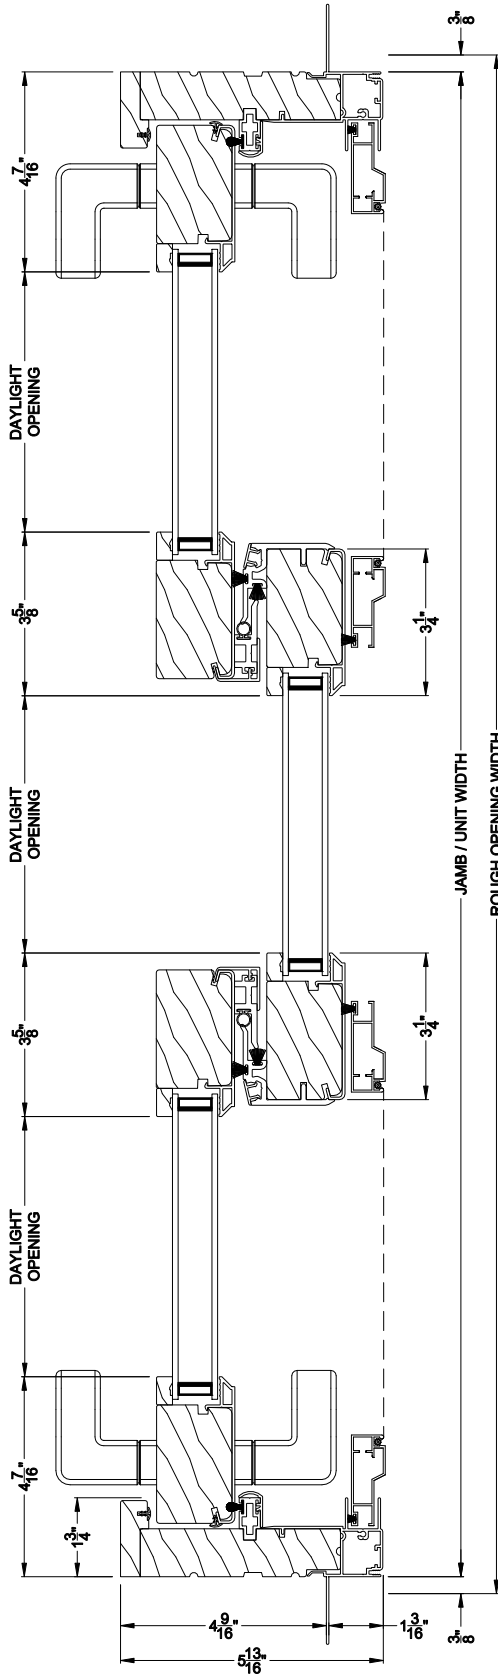

Weather Shield® Contemporary Collection™

Sliding Patio Doors CROSS SECTION DETAILS

CONTEMPORARY SLIDING PATIO DOOR (8728)
Horizontal Section - 3 Panel Door XOX