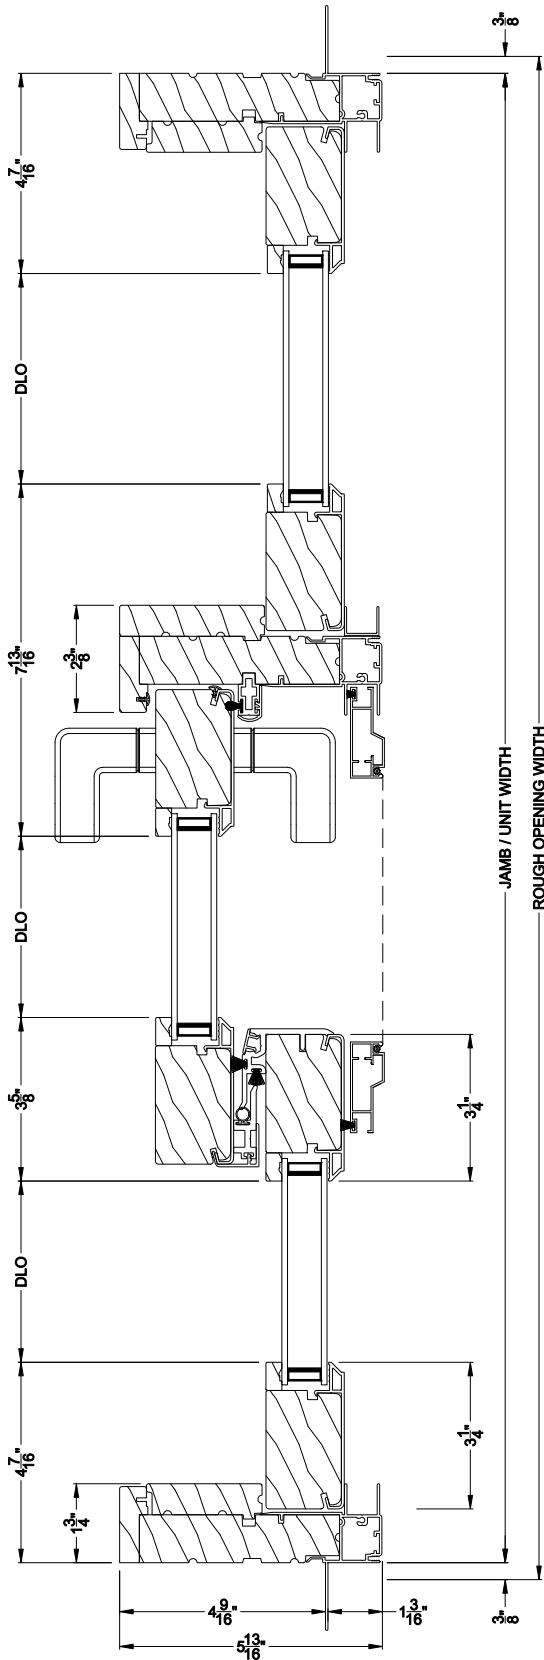

Weather Shield®

Contemporary Collection™

Sliding Patio Doors

CROSS SECTION DETAILS

CONTEMPORARY SLIDING PATIO DOOR (8728)
Horizontal Section - 3 Panel Door OXS