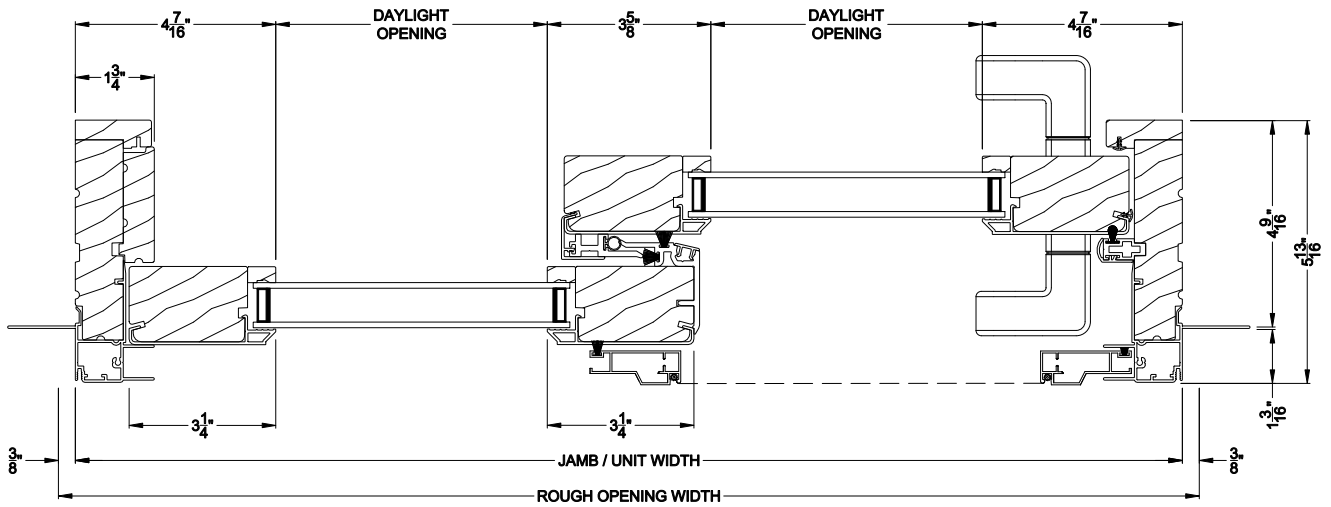

Weather Shield®

Contemporary Collection™

Sliding Patio Doors

CROSS SECTION DETAILS

CONTEMPORARY SLIDING PATIO DOOR (8728)
Vertical Section

**Alternate 5-1/8" Bottom Rail
and 2-7/16" riser**

CONTEMPORARY SLIDING PATIO DOOR (8728)
Horizontal Section

Note: All dimensions are approximate. Weather Shield reserves the right to change specifications without notice.

Weather Shield®

Contemporary Collection™

Sliding Patio Doors

CROSS SECTION DETAILS

CONTEMPORARY SLIDING PATIO DOOR (8728)
Vertical Section - Fixed Sidelite

**Alternate 5-1/8" Bottom Rail
and 2-7/16" riser**

CONTEMPORARY SLIDING PATIO DOOR (8728)
Horizontal Section - Fixed Sidelite

Note: All dimensions are approximate. Weather Shield reserves the right to change specifications without notice.