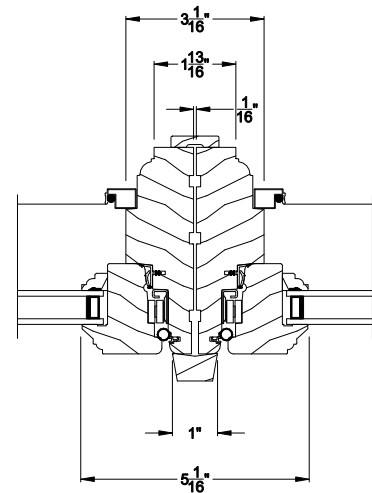

PREMIUM WOOD AWNING WINDOW
Vertical Mull Section

Note: All dimensions are approximate. Weather Shield reserves the right to change specifications without notice.

Weather Shield®

Premium Wood Series™

Awning Windows

CROSS SECTION DETAILS

PREMIUM WOOD AWNING WINDOW
Horizontal Stack Section - Transom Stack over Awning

PREMIUM WOOD AWNING WINDOW (6204)
Vertical Section - 6-9/16" jamb

PREMIUM WOOD AWNING WINDOW (6204)
Horizontal Section - 6-9/16" jamb

PREMIUM WOOD AWNING WINDOW
Vertical Mull Section

Note: All dimensions are approximate. Weather Shield reserves the right to change specifications without notice.