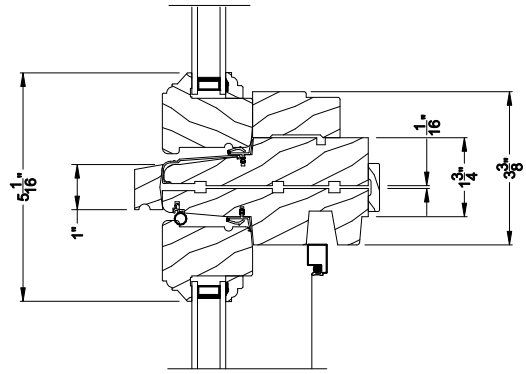

Weather Shield®

Premium Wood Series™

Awning Windows

CROSS SECTION DETAILS

PREMIUM WOOD AWNING WINDOW
Horizontal Stack Section - Transom Stack over Awning

PREMIUM WOOD AWNING WINDOW (6204)
Vertical Section

PREMIUM WOOD AWNING WINDOW (6204)
Horizontal Section

PREMIUM WOOD AWNING WINDOW
Vertical Mull Section

Note: All dimensions are approximate. Weather Shield reserves the right to change specifications without notice.

Weather Shield®

Premium Wood Series™

Awning Windows

CROSS SECTION DETAILS

PREMIUM WOOD AWNING WINDOW
Horizontal Stack Section - Transom Stack over Awning

PREMIUM WOOD AWNING WINDOW (6204)
Vertical Section - 6-9/16" jamb

PREMIUM WOOD AWNING WINDOW (6204)
Horizontal Section - 6-9/16" jamb

PREMIUM WOOD AWNING WINDOW
Vertical Mull Section

Note: All dimensions are approximate. Weather Shield reserves the right to change specifications without notice.