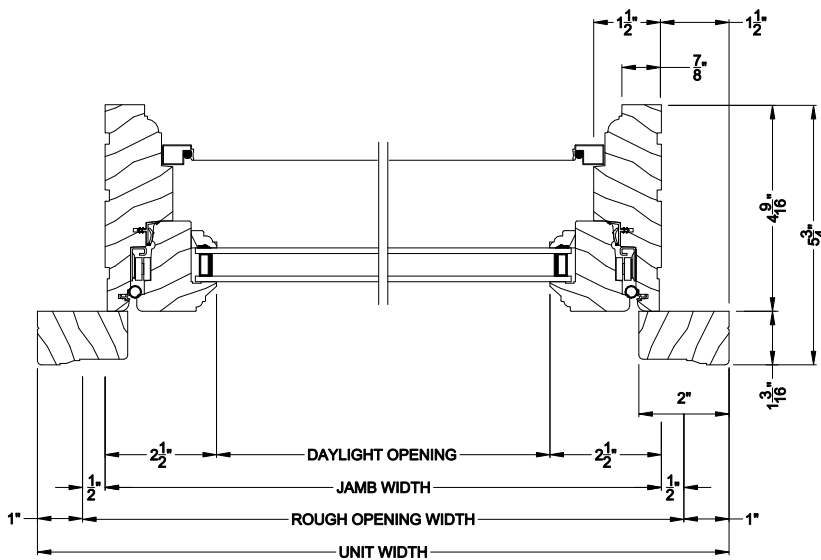

Weather Shield®

Premium Wood Series™

Awning Windows

CROSS SECTION DETAILS

PREMIUM WOOD AWNING WINDOW
Horizontal Stack Section - Transom Stack over Awning

PREMIUM WOOD AWNING WINDOW (6204)
Vertical Section

PREMIUM WOOD AWNING WINDOW (6204)
Horizontal Section

PREMIUM WOOD AWNING WINDOW
Vertical Mull Section

Note: All dimensions are approximate. Weather Shield reserves the right to change specifications without notice.

Weather Shield®

Premium Wood Series™

Awning Windows

CROSS SECTION DETAILS

PREMIUM WOOD AWNING WINDOW
Horizontal Stack Section - Transom Stack over Awning

PREMIUM WOOD AWNING WINDOW (6204)
Vertical Section - 6-9/16" jamb

PREMIUM WOOD AWNING WINDOW (6204)
Horizontal Section - 6-9/16" jamb

PREMIUM WOOD AWNING WINDOW
Vertical Mull Section

Note: All dimensions are approximate. Weather Shield reserves the right to change specifications without notice.